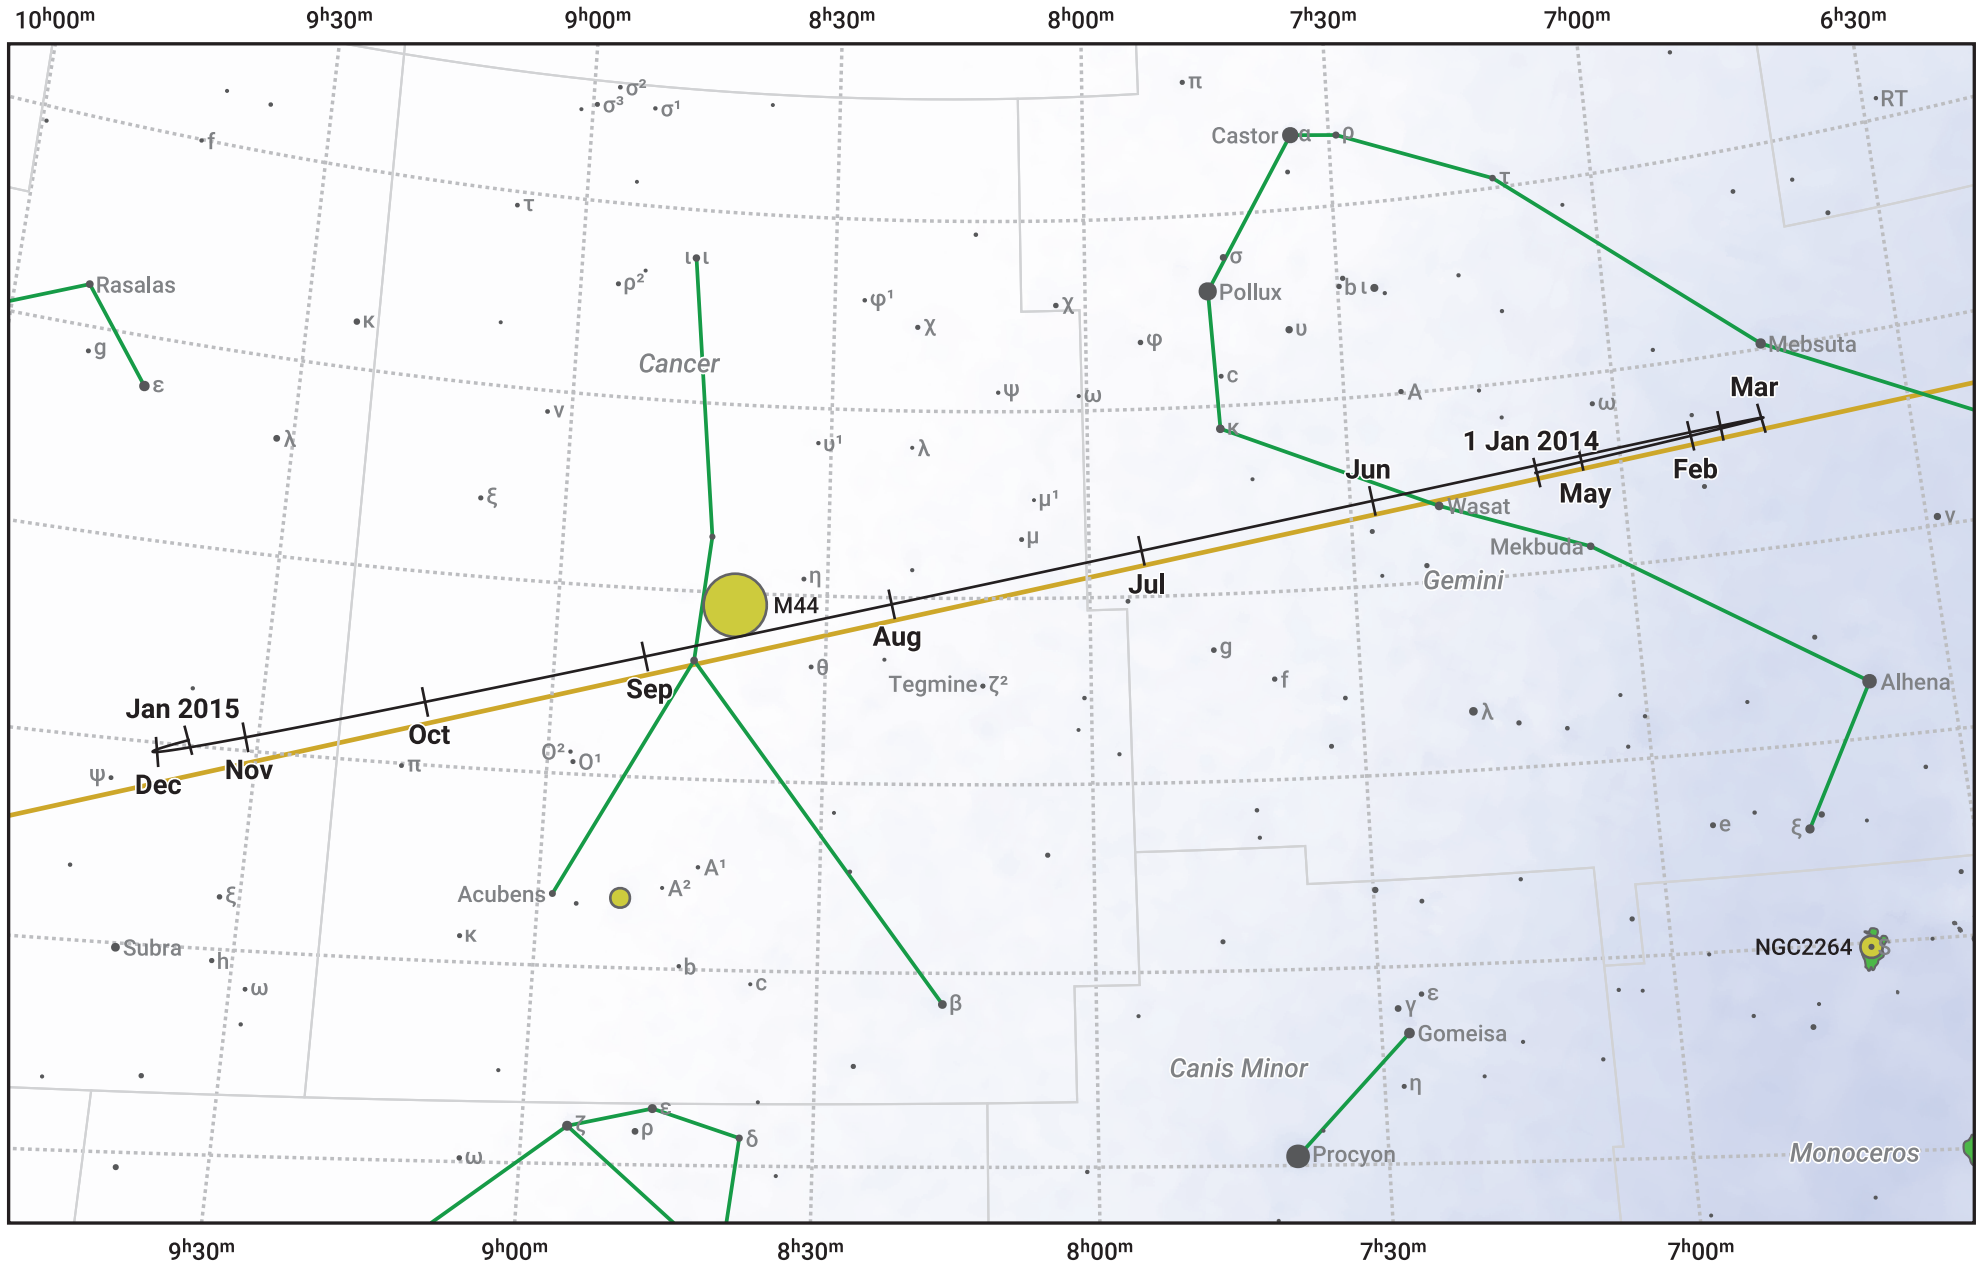

# The path of Jupiter in 2014

© Dominic Ford 2011–2024. Date markers placed at midnight UTC. Downloaded from <https://in-the-sky.org>

Magnitude scale: ● 6.0 ● 5.0 ● 4.0 ● 3.0 ● 2.0 ● 1.0 ● 0.0

— Ecliptic Plane

- Galaxy
- Bright nebula
- Open cluster
- ⊕ Globular cluster

Date	Mag	Angular size
2014 Jan 1	-2.7	45.8"
2014 Apr 1	-2.2	37.6"
2014 Jul 1	-1.8	31.0"
2014 Oct 1	-1.9	33.0"
2015 Jan 1	-2.5	42.4"