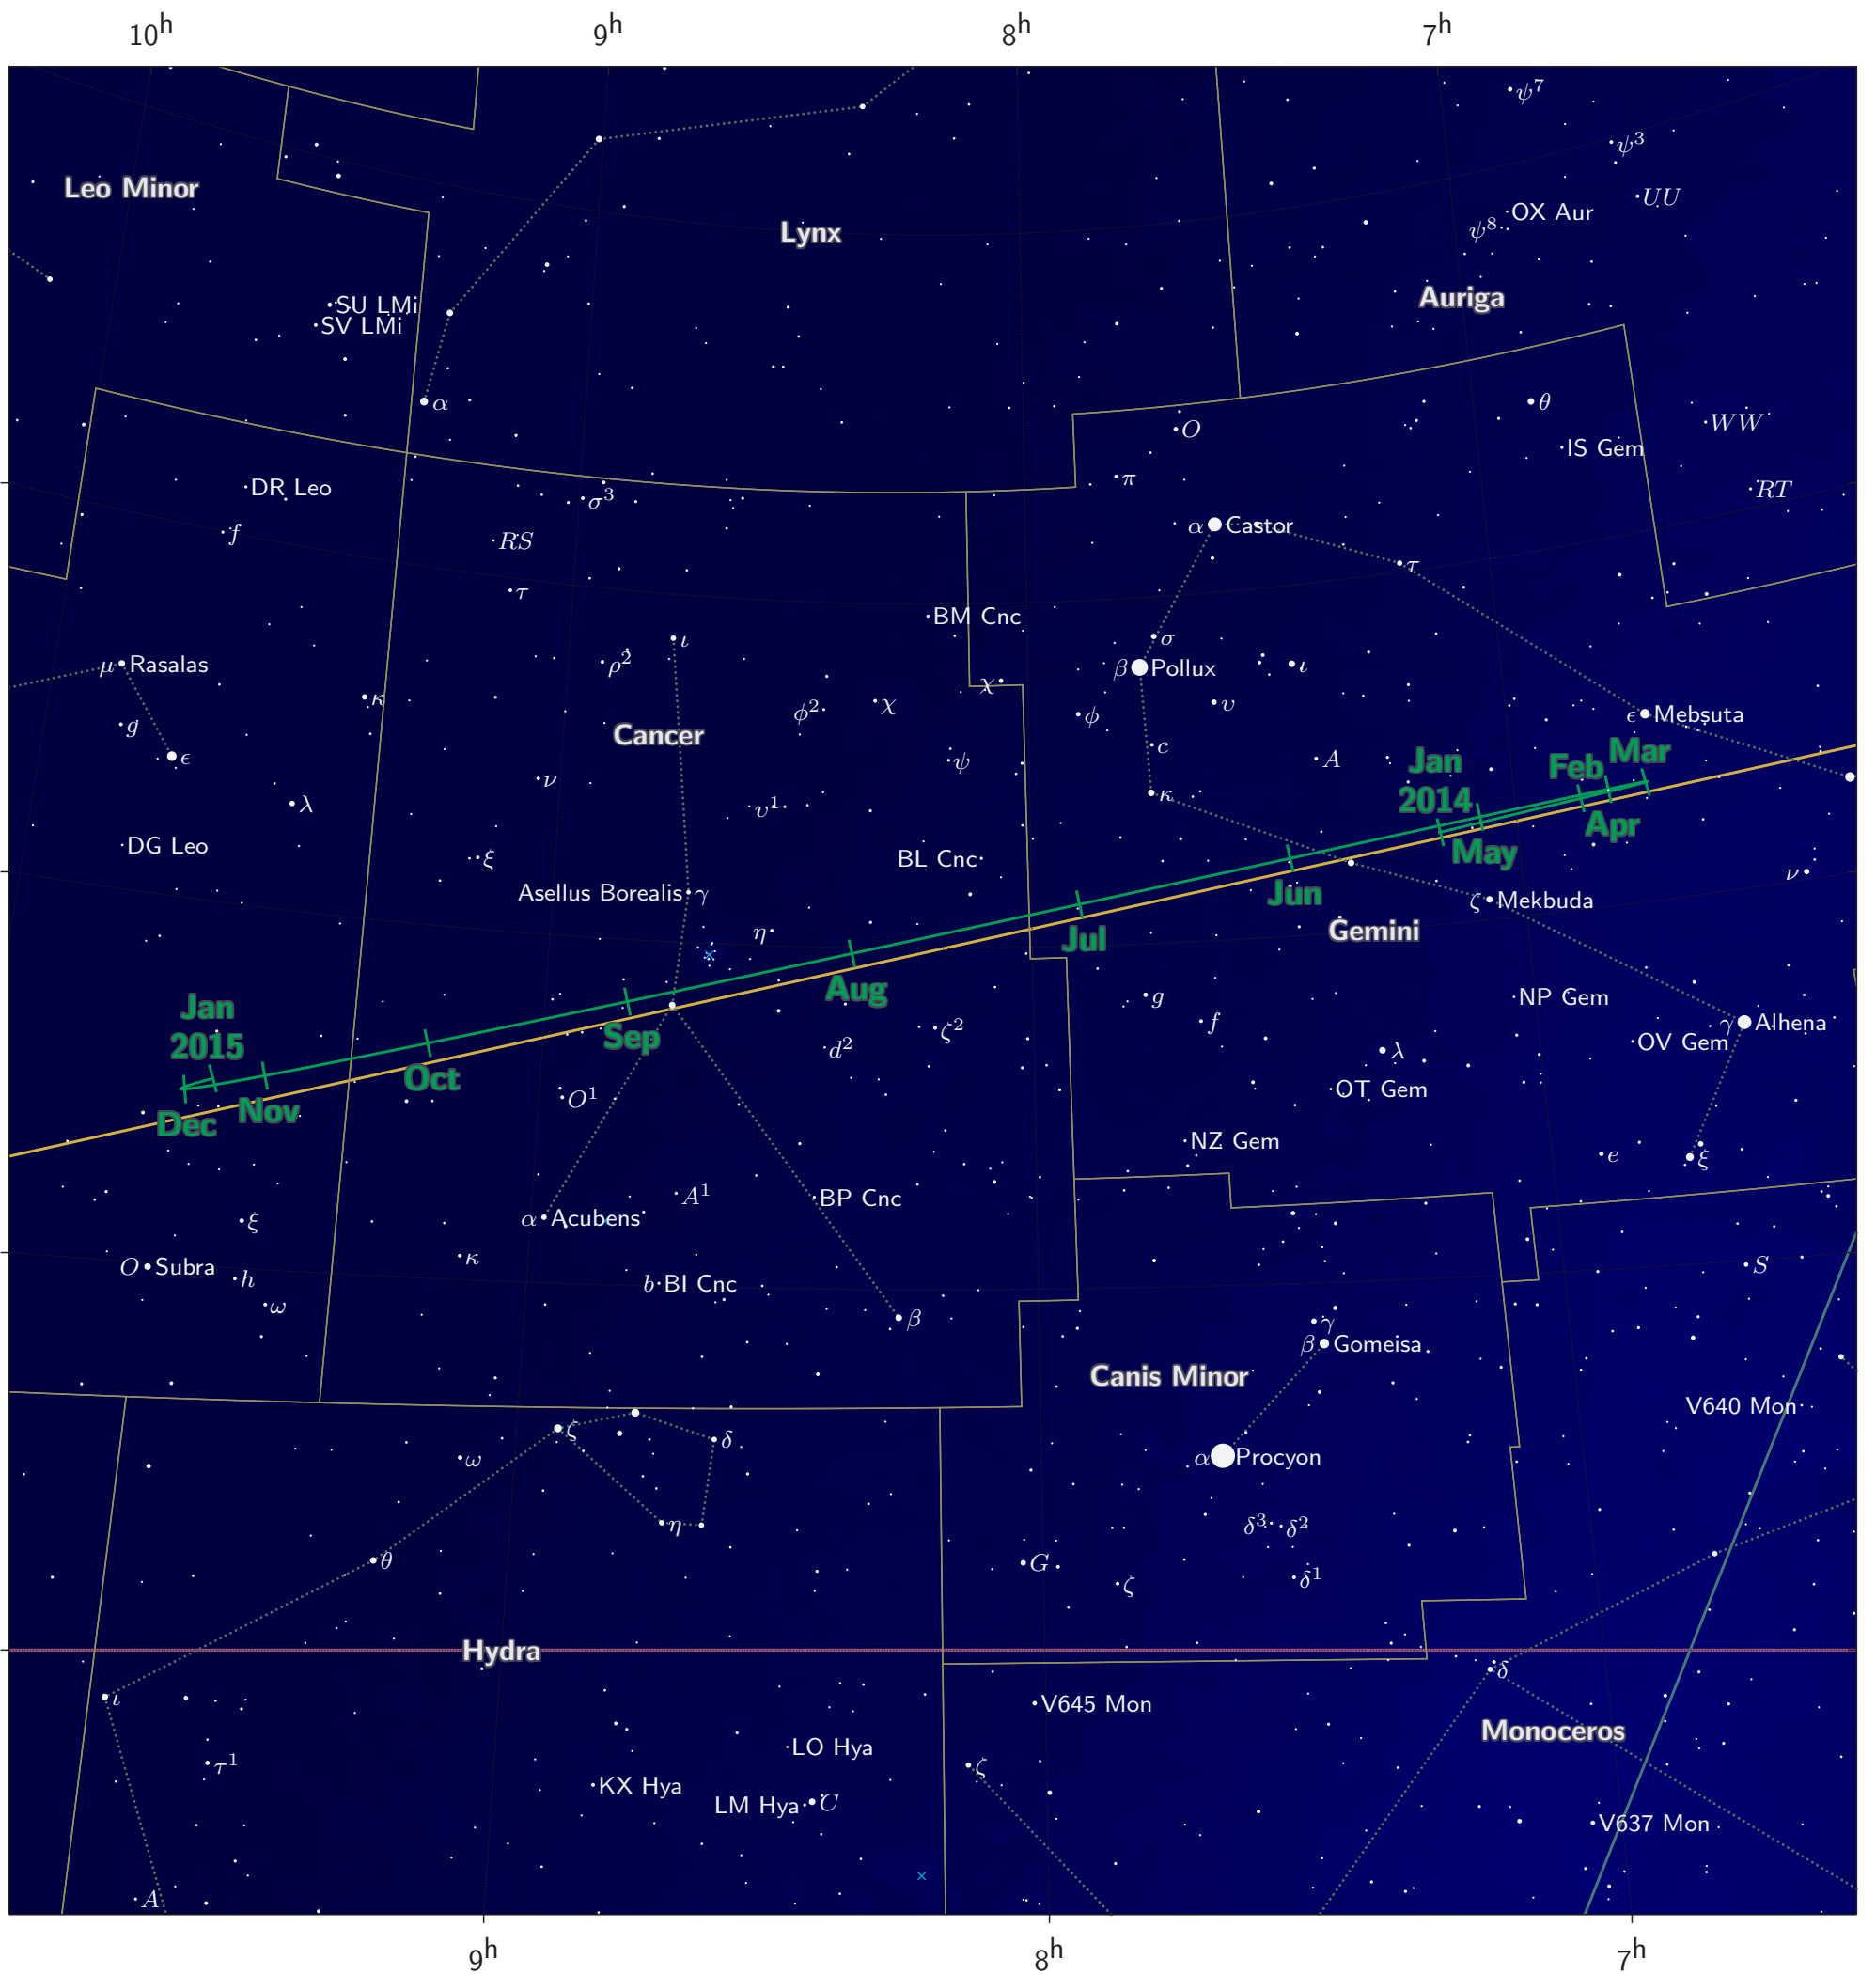

The path of Jupiter in 2014

Magnitude scale: ● 7.0 ● 6.5 ● 6.0 ● 5.5 ● 5.0 ● 4.5 ● 4.0 ● 3.5 ● 3.0 ● 2.5 ● 2.0 ● 1.5 ● 1.0 ● 0.5

— The Equator — Ecliptic Plane — Galactic Plane