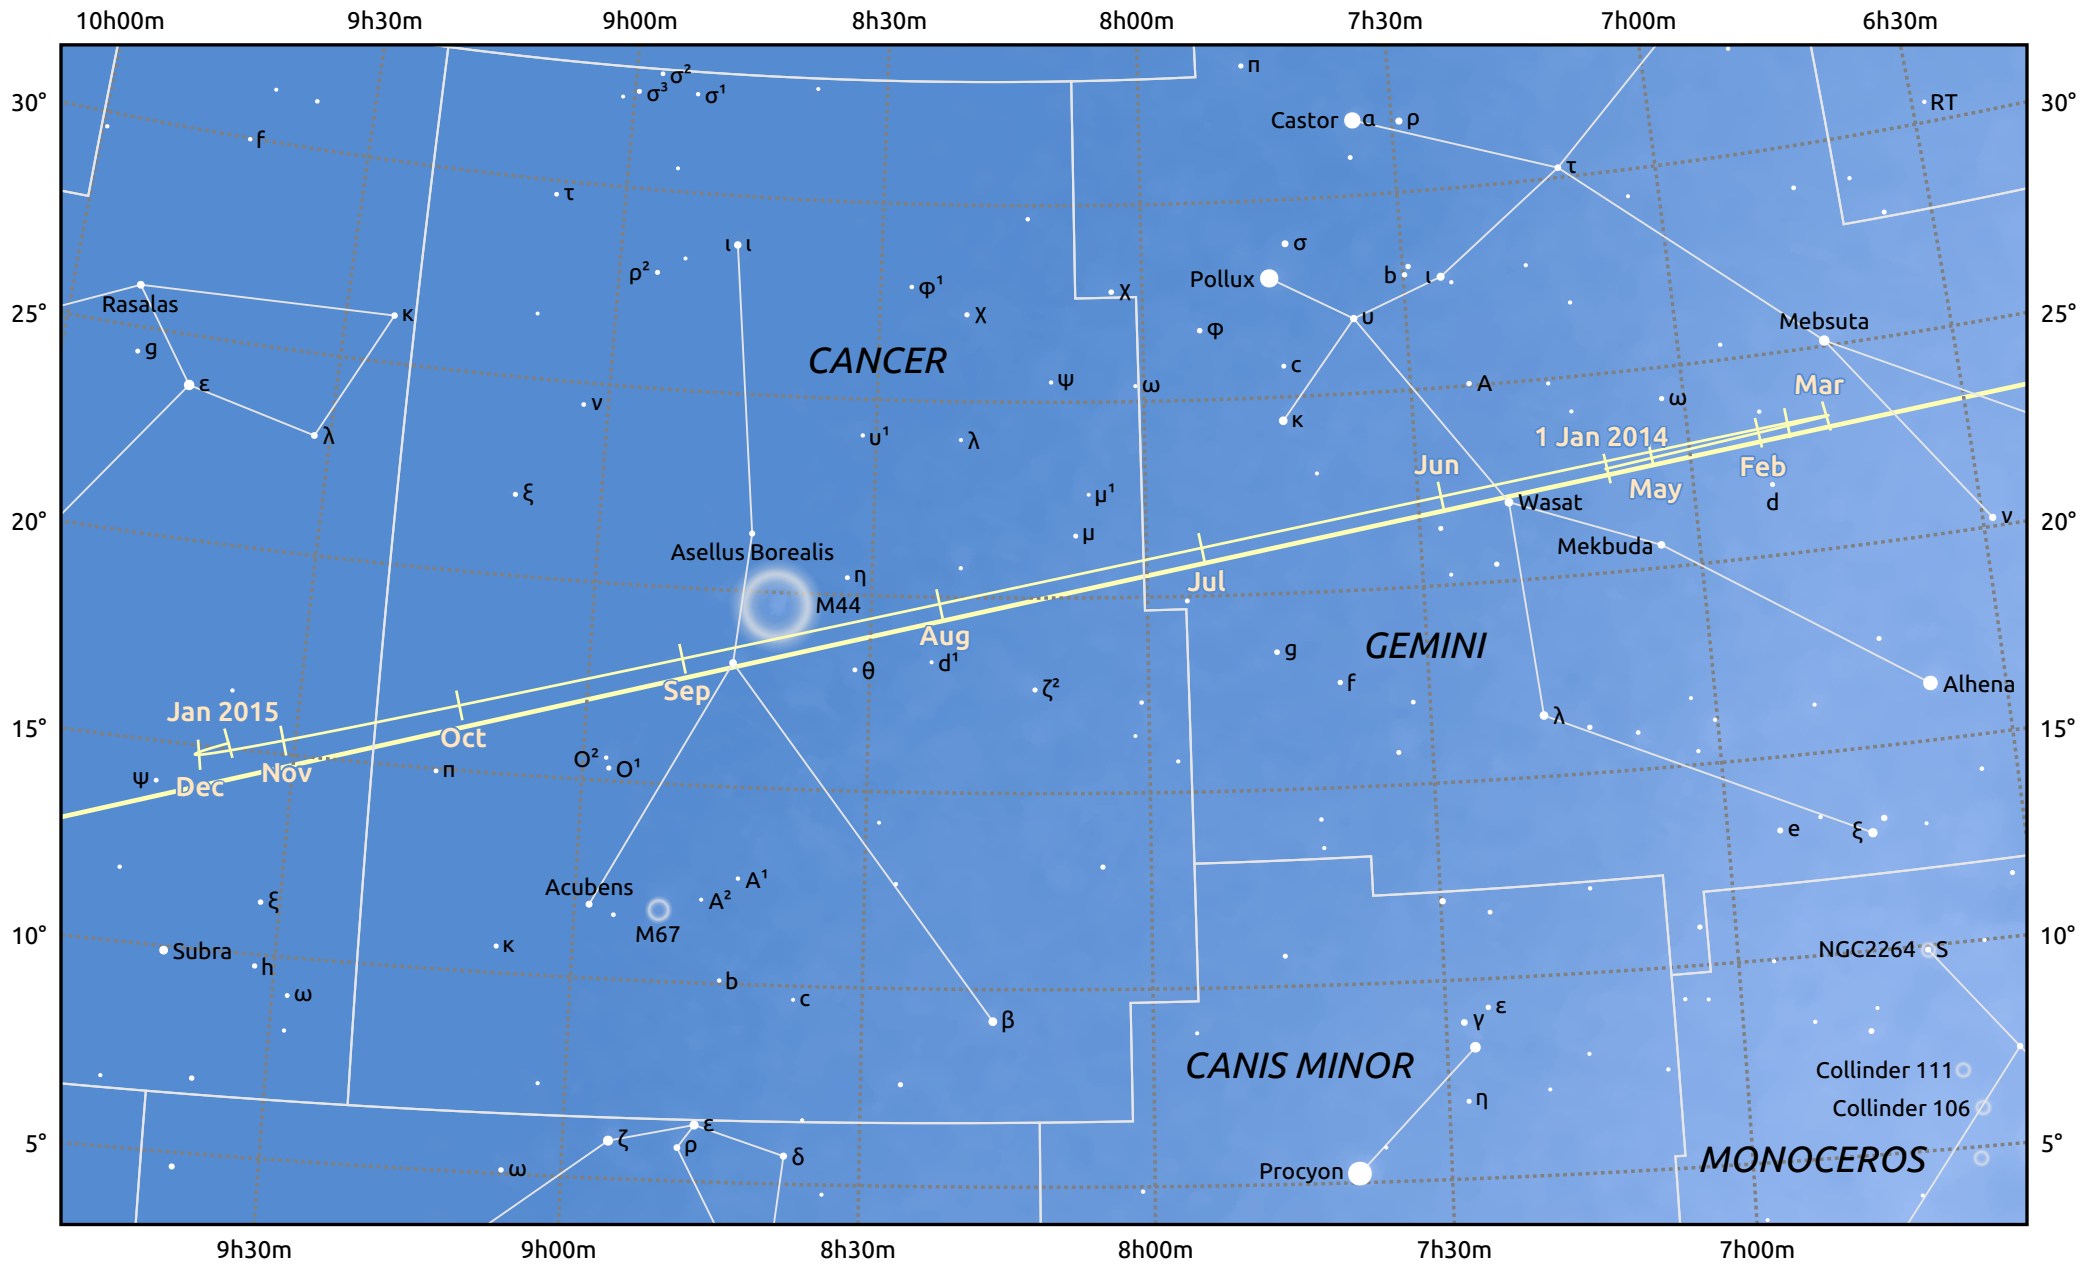

The path of Jupiter in 2014

© Dominic Ford 2011–2025. Date markers placed at midnight UTC. Downloaded from <https://in-the-sky.org>