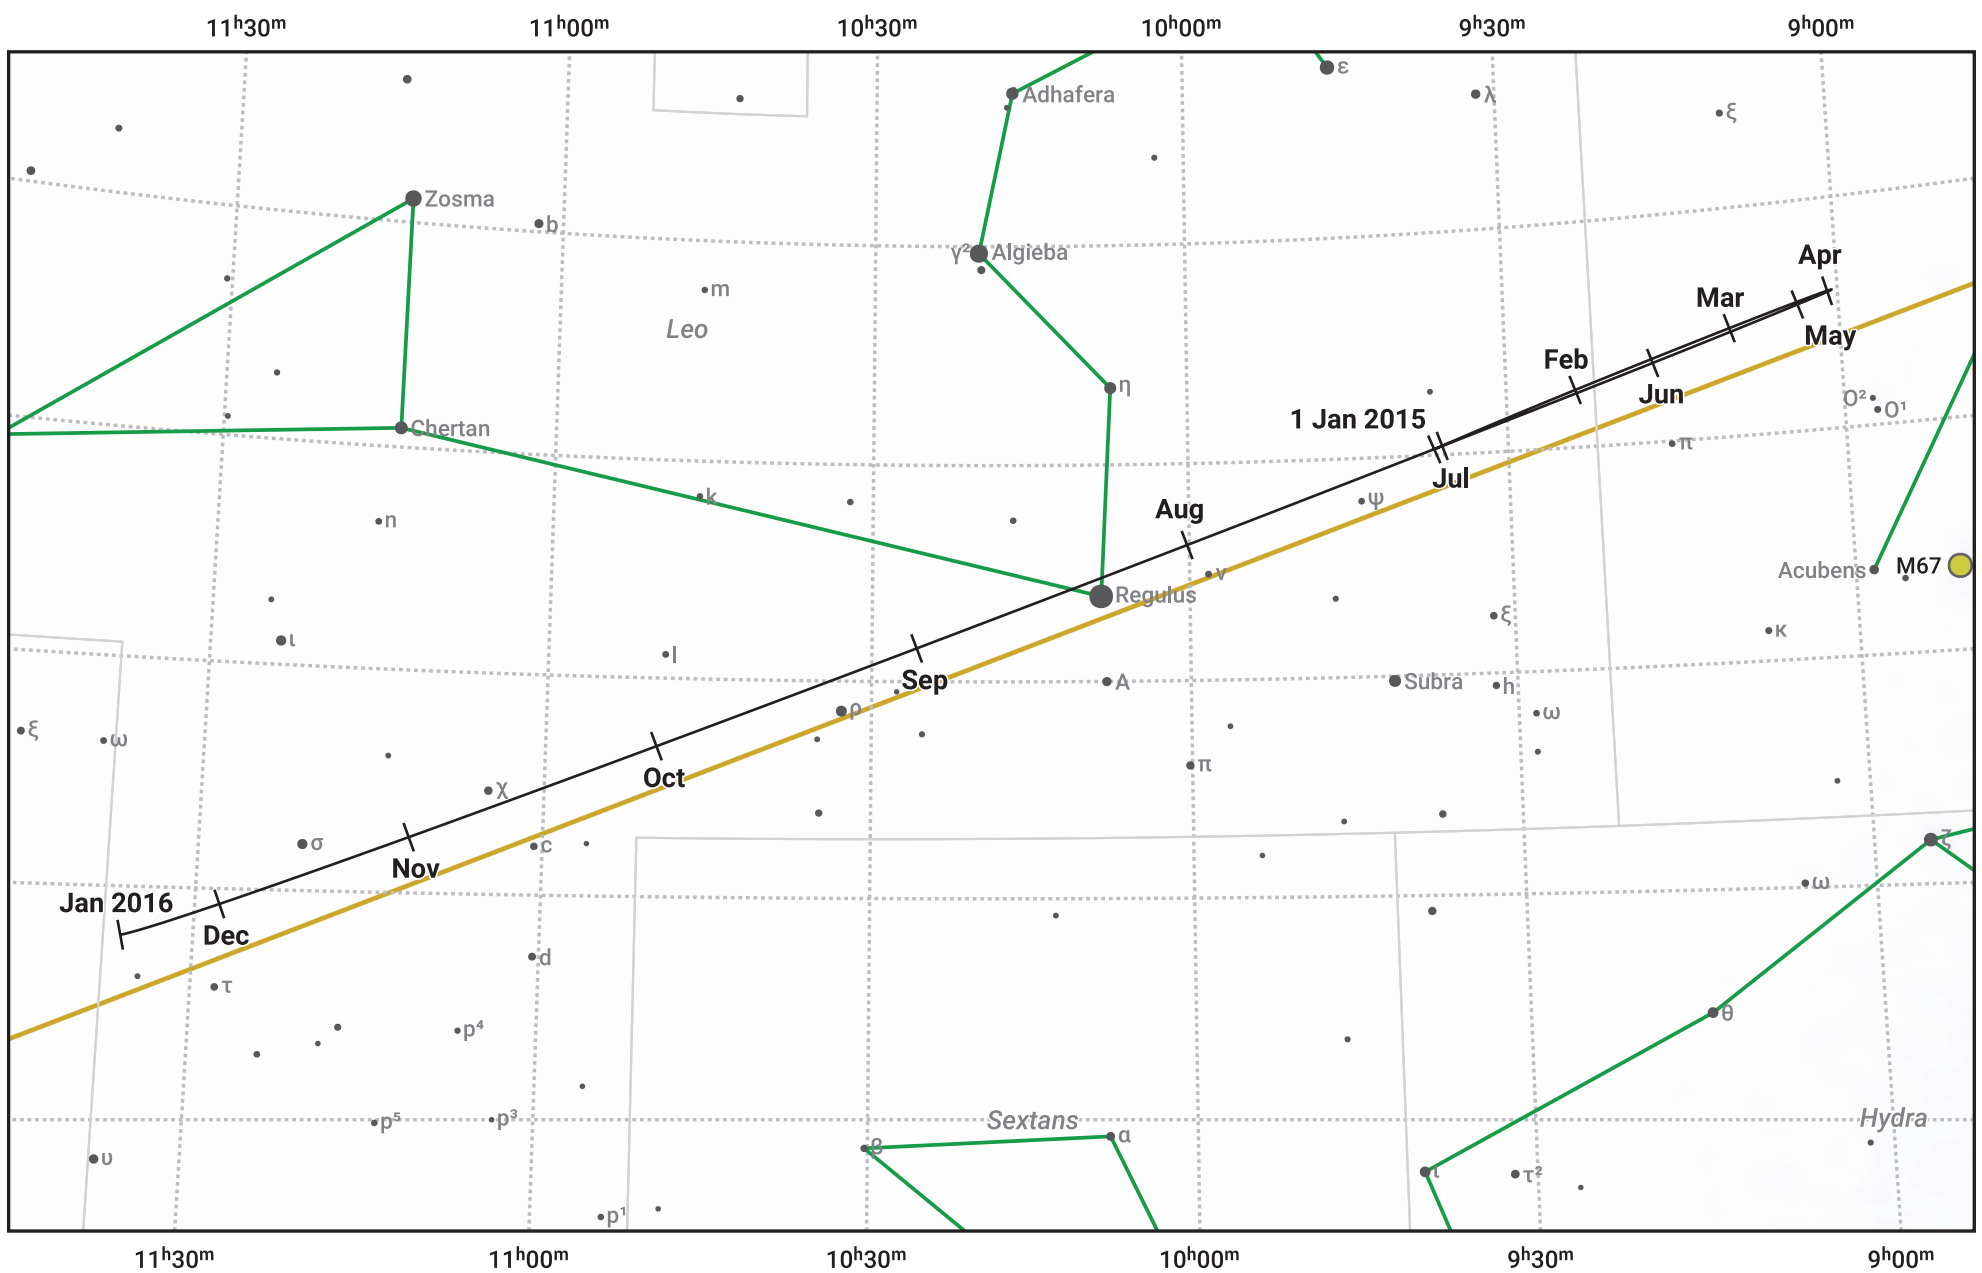

The path of Jupiter in 2015

© Dominic Ford 2011–2024. Date markers placed at midnight UTC. Downloaded from <https://in-the-sky.org>

Magnitude scale: ● 6.0 ● 5.0 ● 4.0 ● 3.0 ● 2.0 ● 1.0

— Ecliptic Plane

- Galaxy
- Bright nebula
- Open cluster
- ⊕ Globular cluster

Date	Mag	Angular size
2015 Jan 1	-2.5	42.4"
2015 Apr 1	-2.3	40.5"
2015 Jul 1	-1.8	31.7"
2015 Oct 1	-1.7	30.7"
2016 Jan 1	-2.2	38.2"