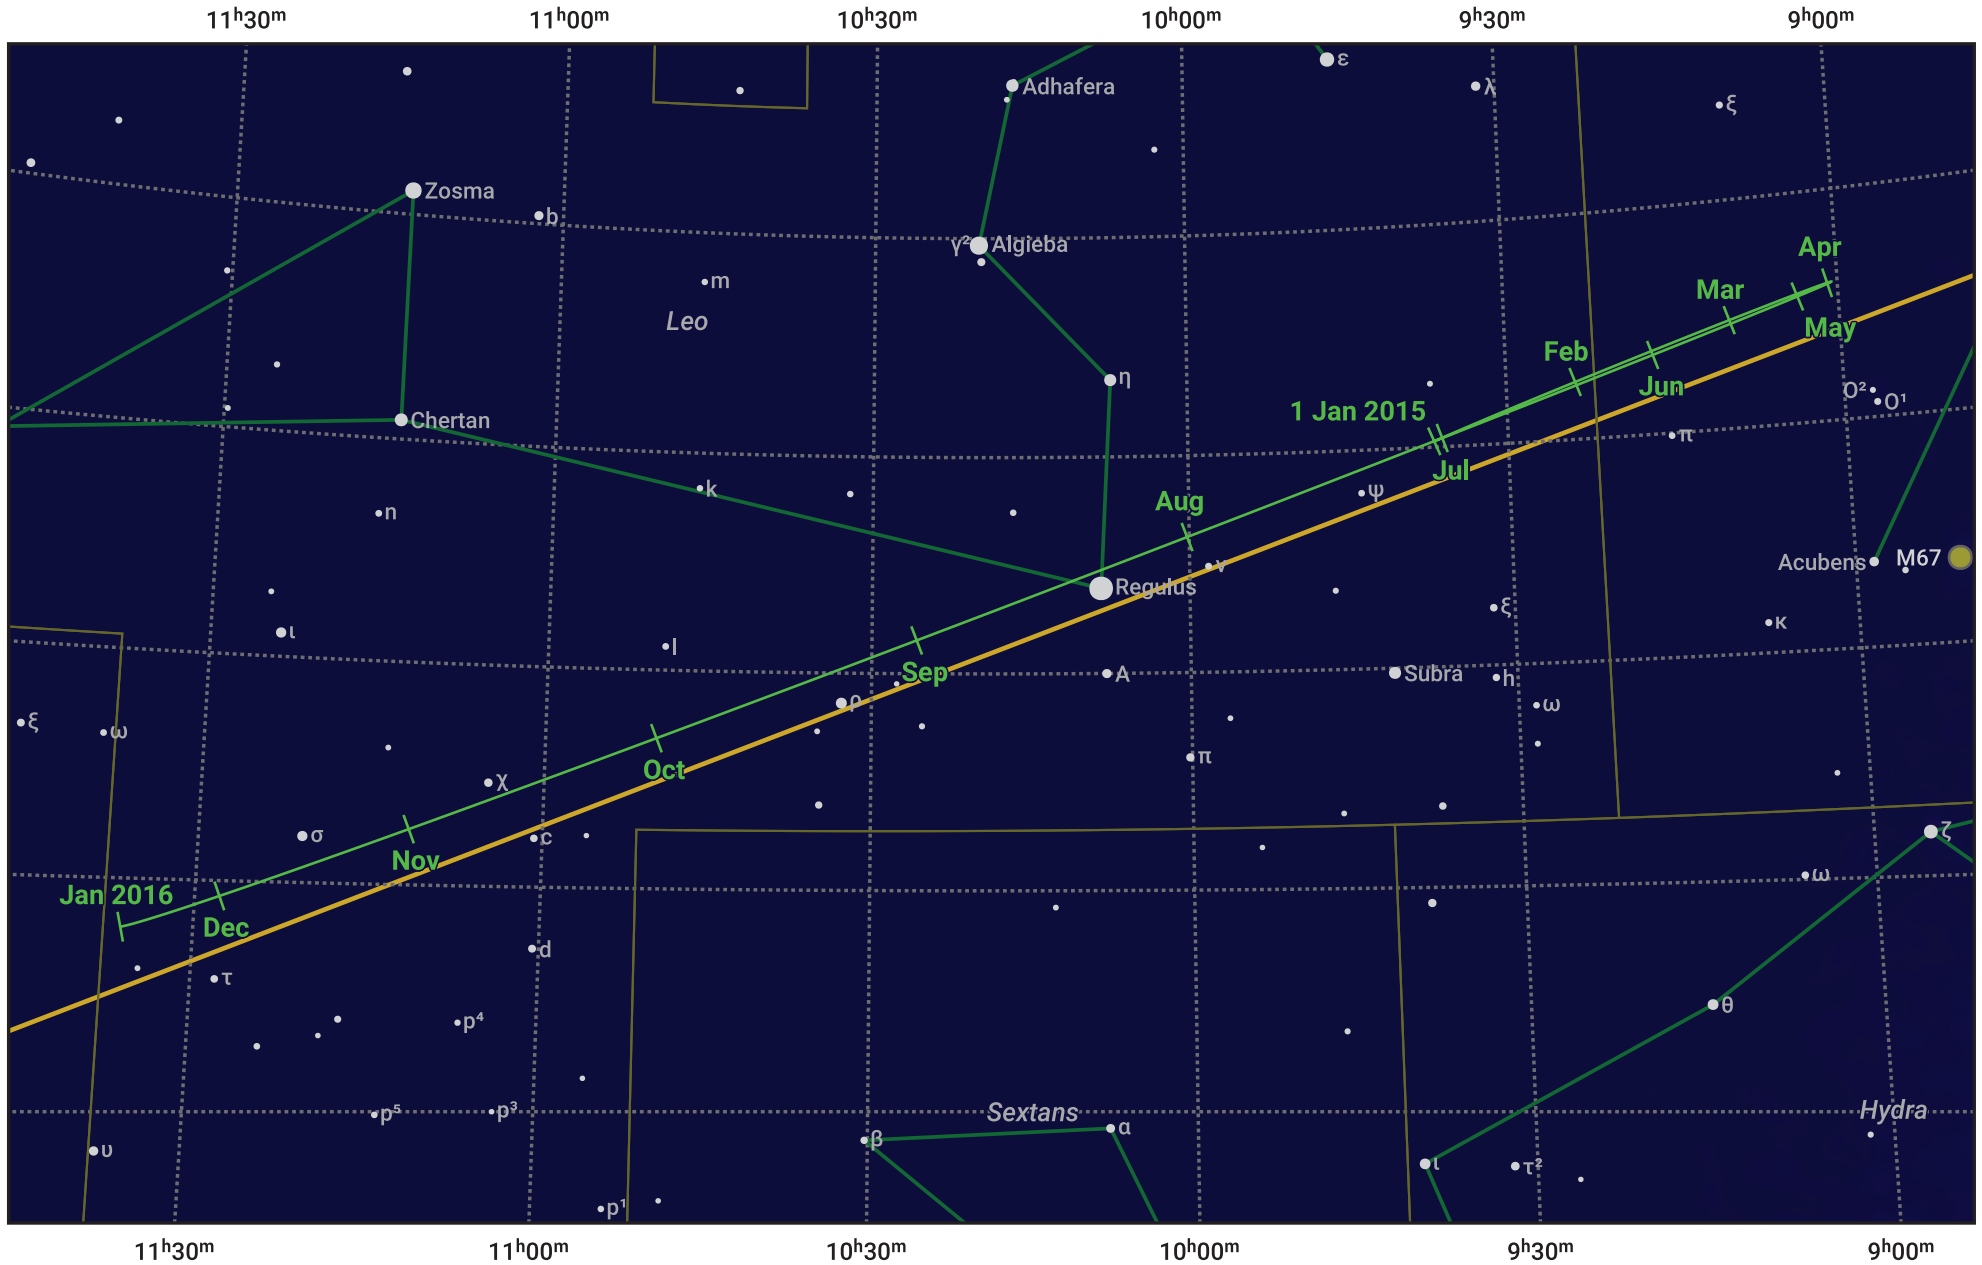

# The path of Jupiter in 2015

© Dominic Ford 2011–2024. Date markers placed at midnight UTC. Downloaded from <https://in-the-sky.org>

Magnitude scale: ● 6.0 ● 5.0 ● 4.0 ● 3.0 ● 2.0 ● 1.0

— Ecliptic Plane

- Galaxy
- Bright nebula
- Open cluster
- ⊕ Globular cluster

Date	Mag	Angular size
2015 Jan 1	-2.5	42.4"
2015 Apr 1	-2.3	40.5"
2015 Jul 1	-1.8	31.7"
2015 Oct 1	-1.7	30.7"
2016 Jan 1	-2.2	38.2"