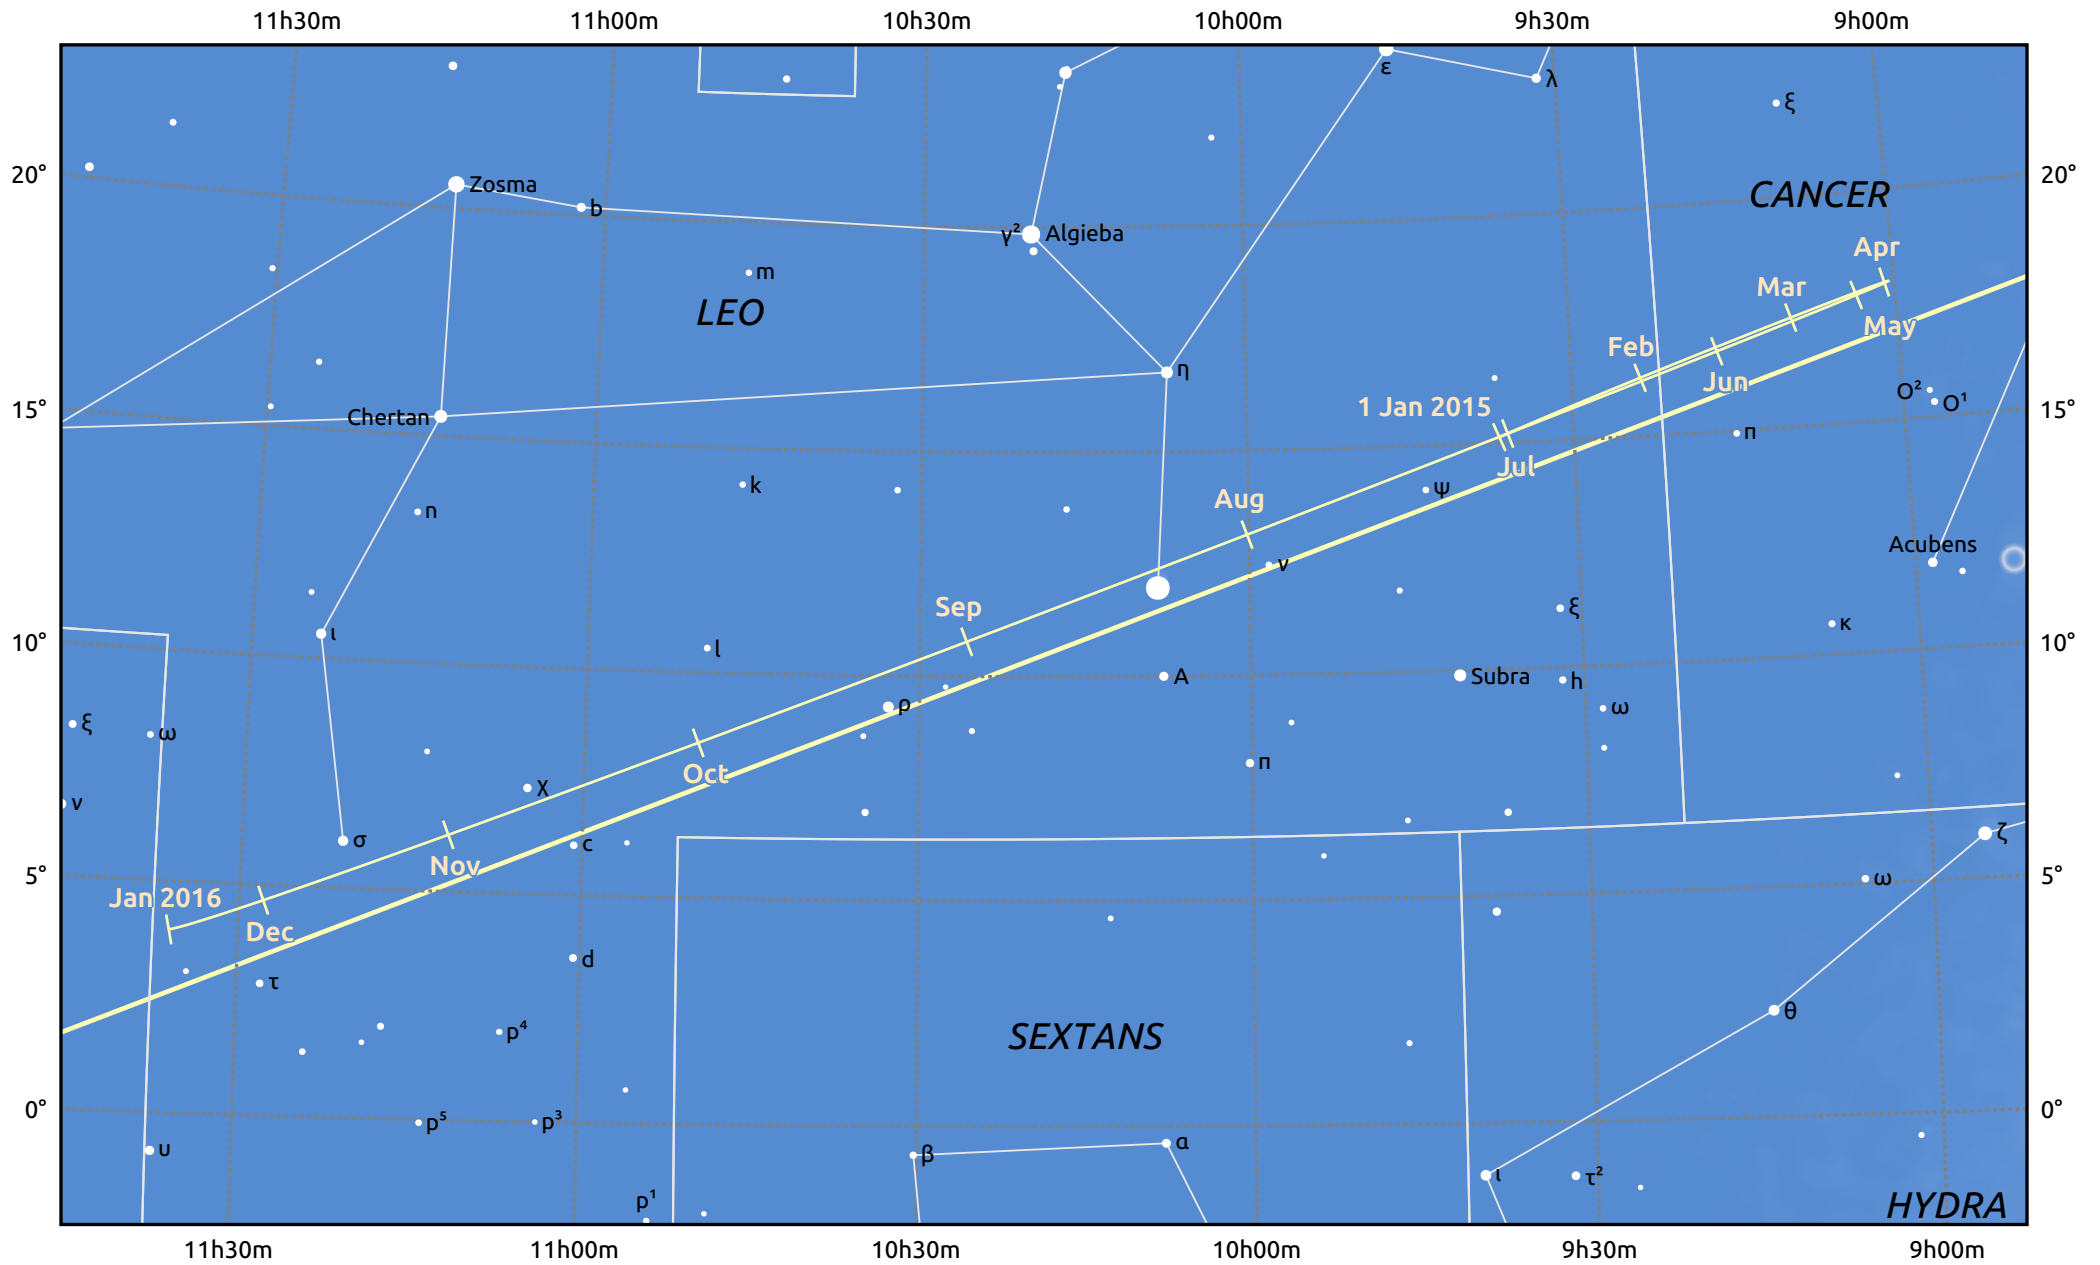

The path of Jupiter in 2015

© Dominic Ford 2011–2025. Date markers placed at midnight UTC. Downloaded from <https://in-the-sky.org>

Magnitude scale: ● 6.0 ● 5.0 ● 4.0 ● 3.0 ● 2.0 ● 1.0

— Ecliptic Plane

- Galaxy
- Bright nebula
- Open cluster
- Globular cluster
- Planetary nebula

Date	Mag	Angular size
2015 Jan 1	-2.5	42.4"
2015 Apr 1	-2.3	40.5"
2015 Jul 1	-1.8	31.7"
2015 Oct 1	-1.7	30.7"
2016 Jan 1	-2.2	38.2"