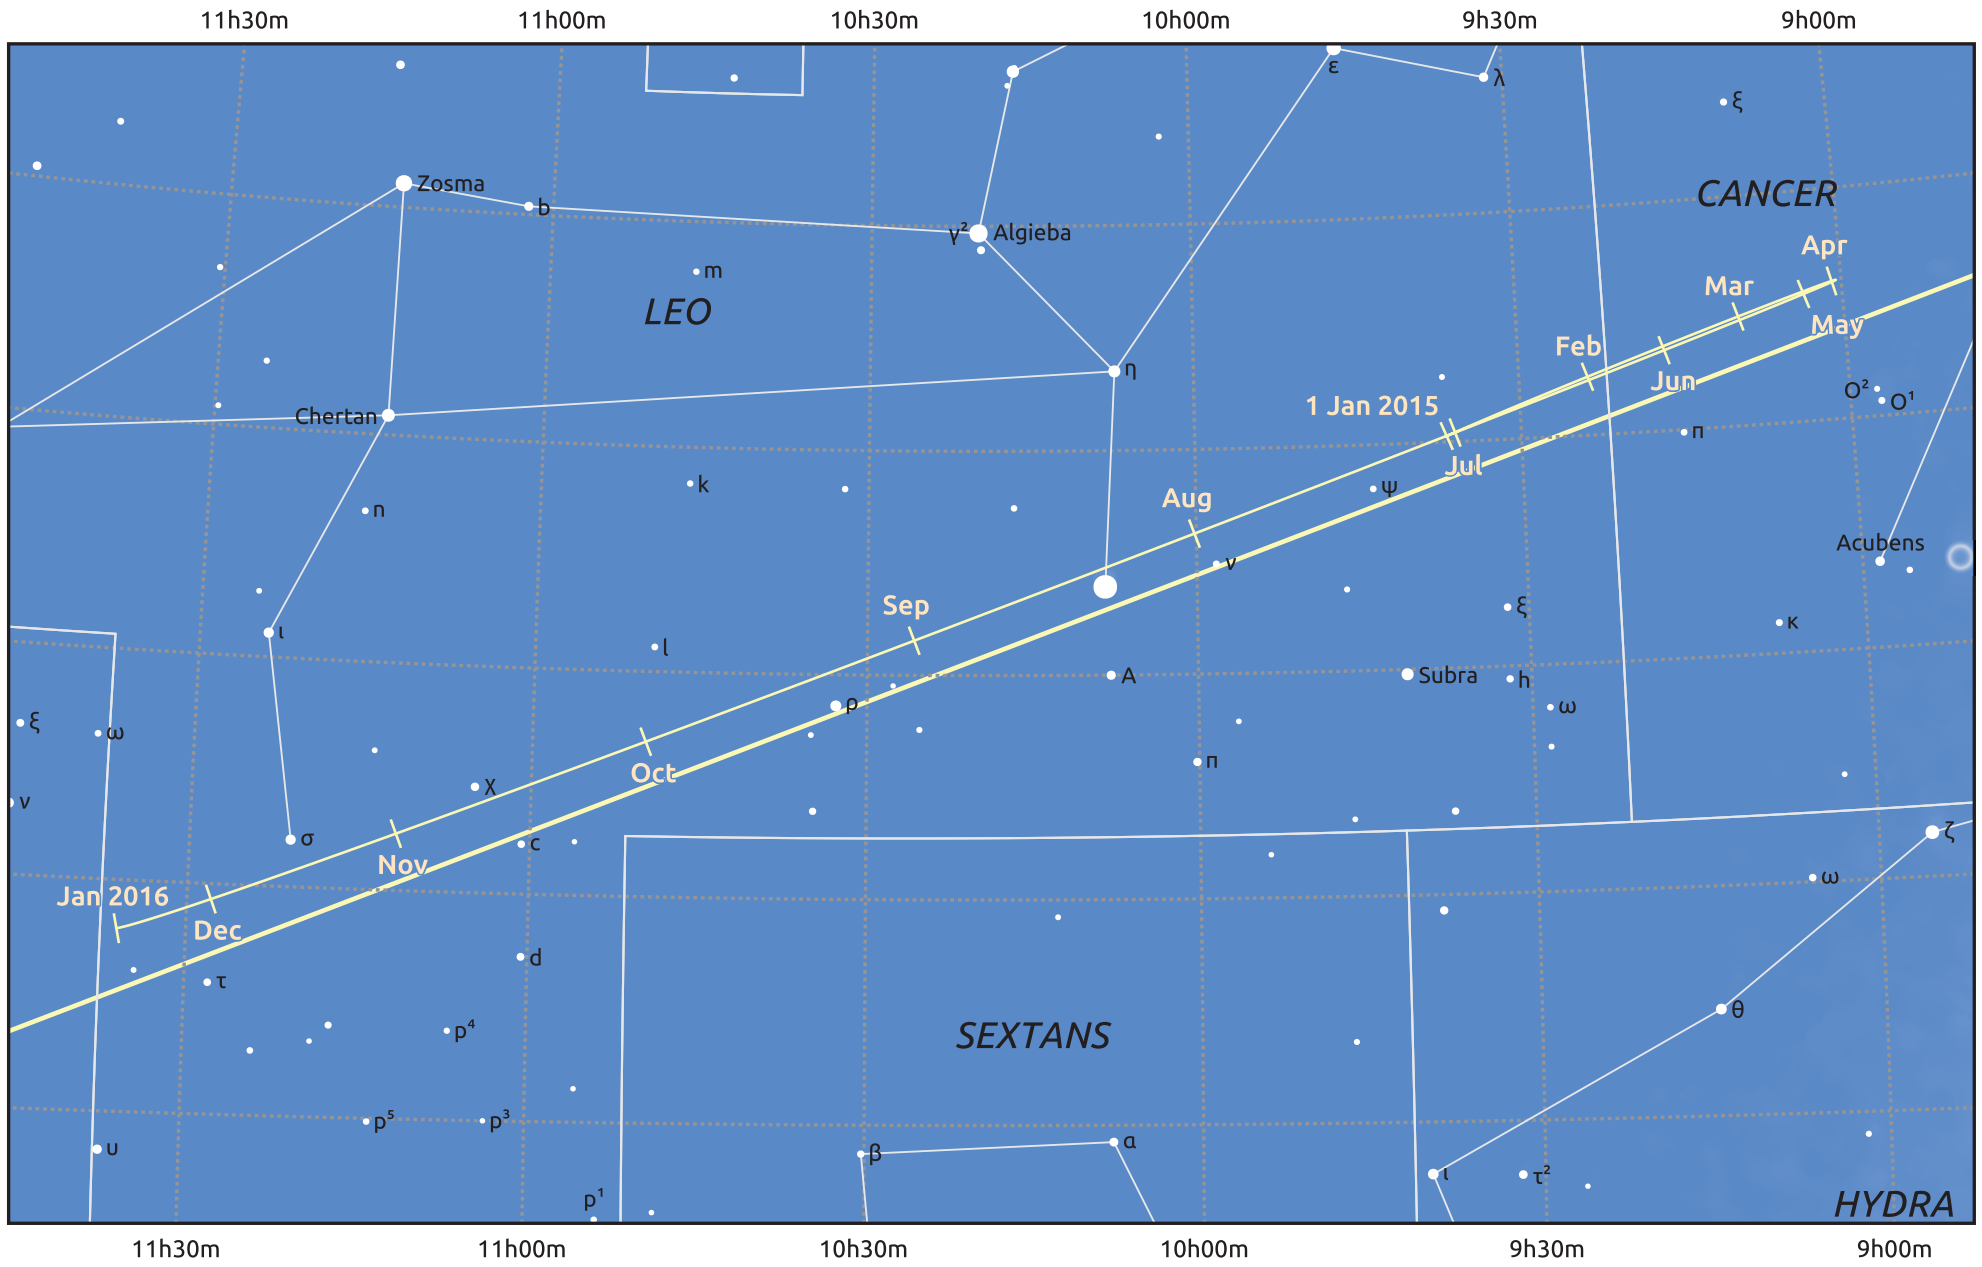

The path of Jupiter in 2015

© Dominic Ford 2011–2025. Date markers placed at midnight UTC. Downloaded from <https://in-the-sky.org>

Magnitude scale: ● 6.0 ● 5.0 ● 4.0 ● 3.0 ● 2.0 ● 1.0

— Ecliptic Plane

- Galaxy
- Bright nebula
- Open cluster
- Globular cluster
- Planetary nebula

Date	Mag	Angular size
2015 Jan 1	-2.5	42.4"
2015 Apr 1	-2.3	40.5"
2015 Jul 1	-1.8	31.7"
2015 Oct 1	-1.7	30.7"
2016 Jan 1	-2.2	38.2"