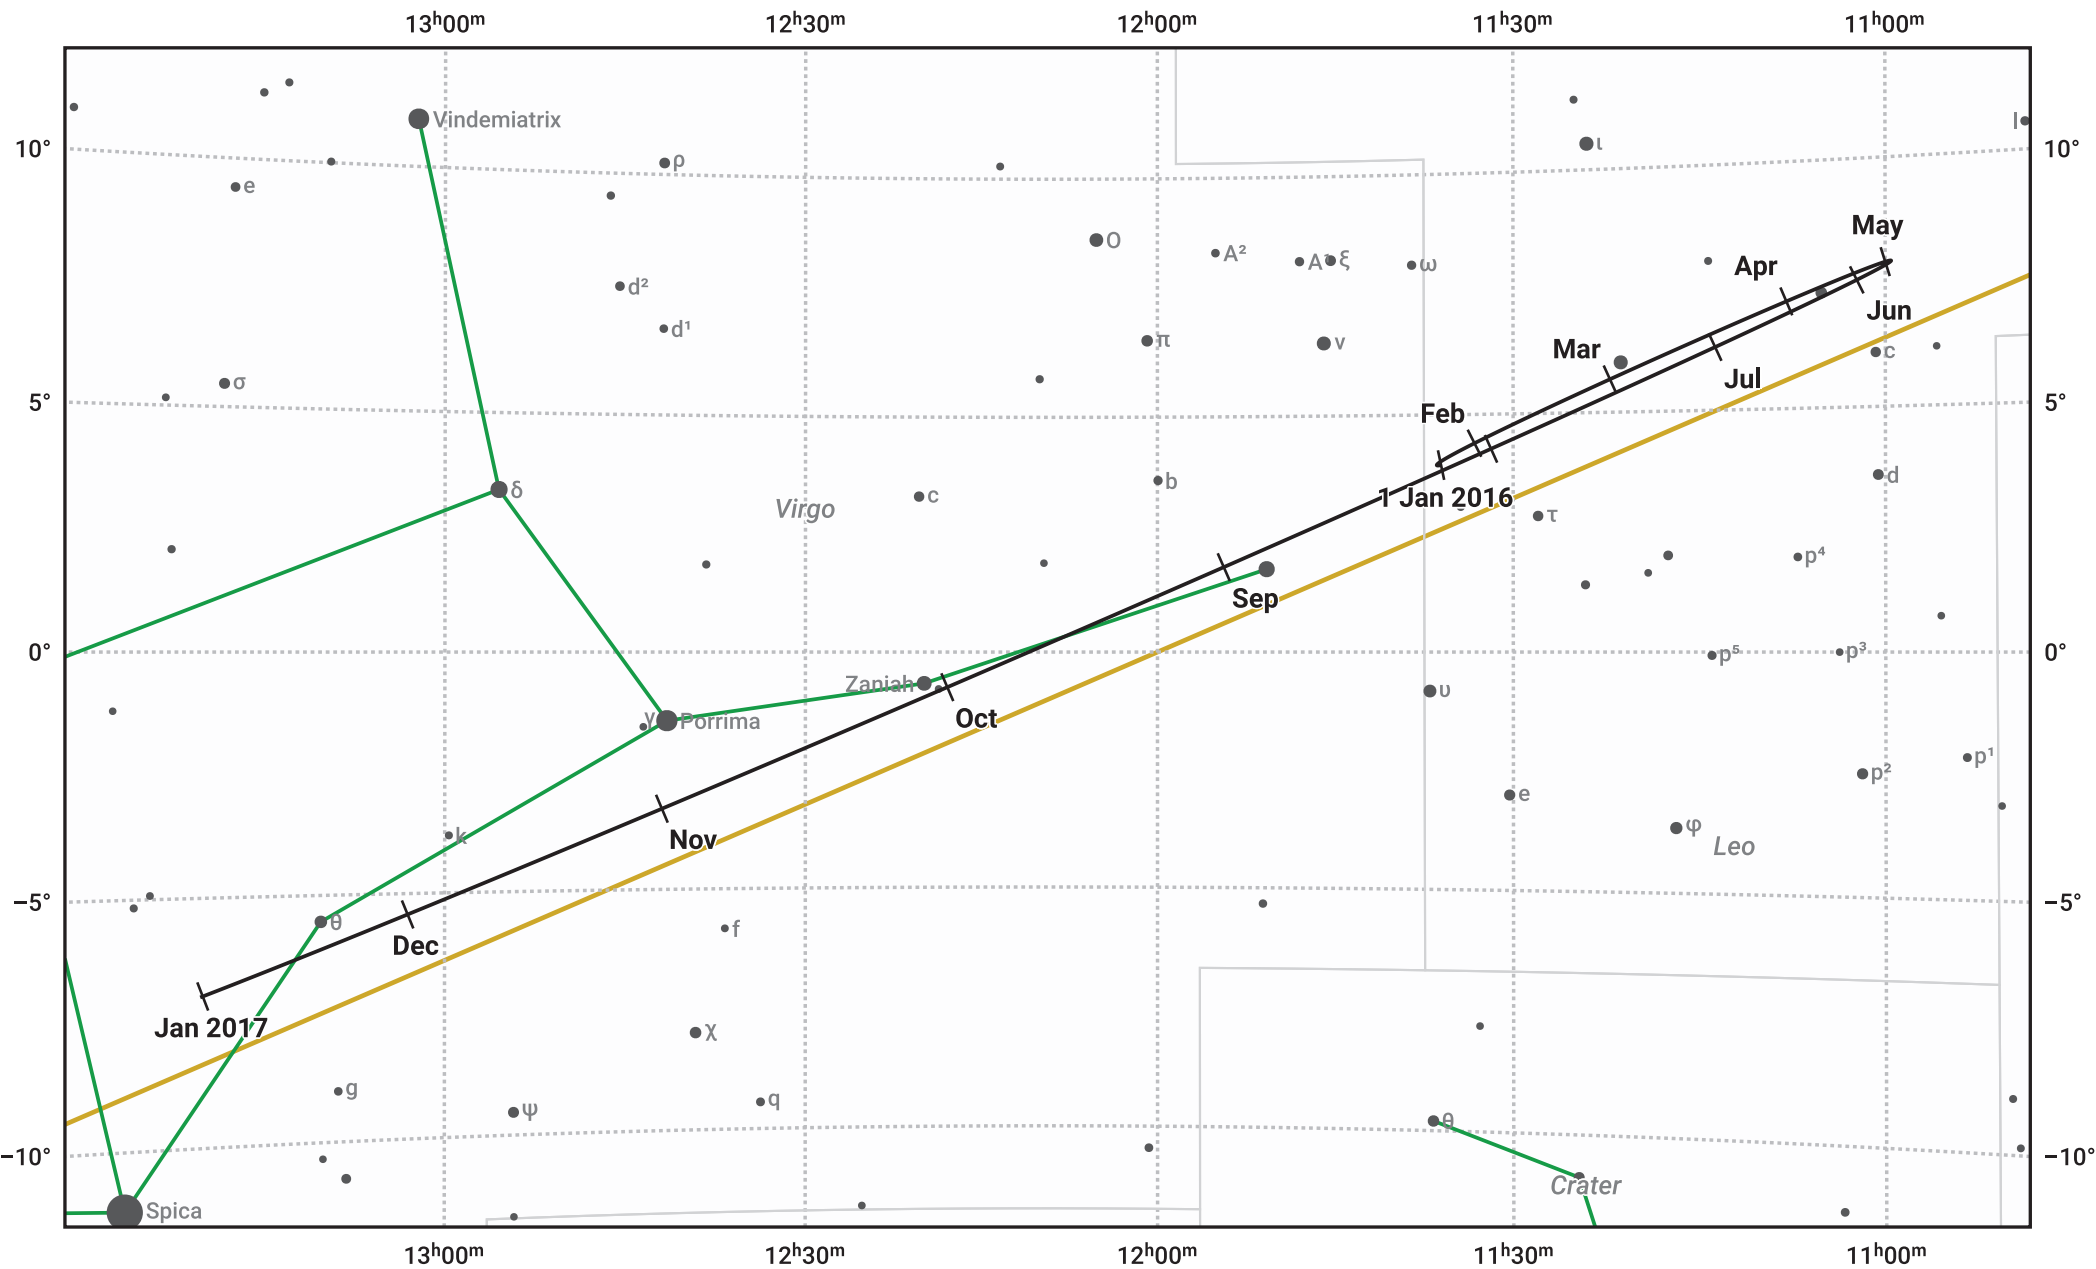

The path of Jupiter in 2016

© Dominic Ford 2011–2024. Date markers placed at midnight UTC. Downloaded from <https://in-the-sky.org>

Magnitude scale: • 6.0 • 5.0 • 4.0 • 3.0 • 2.0 • 1.0

— Ecliptic Plane

- Galaxy
- Bright nebula
- Open cluster
- ⊕ Globular cluster

Date	Mag	Angular size
2016 Jan 1	-2.2	38.2"
2016 Apr 1	-2.4	42.7"
2016 Jul 1	-1.9	33.5"
2016 Oct 1	-1.6	29.9"
2017 Jan 1	-2.0	34.8"