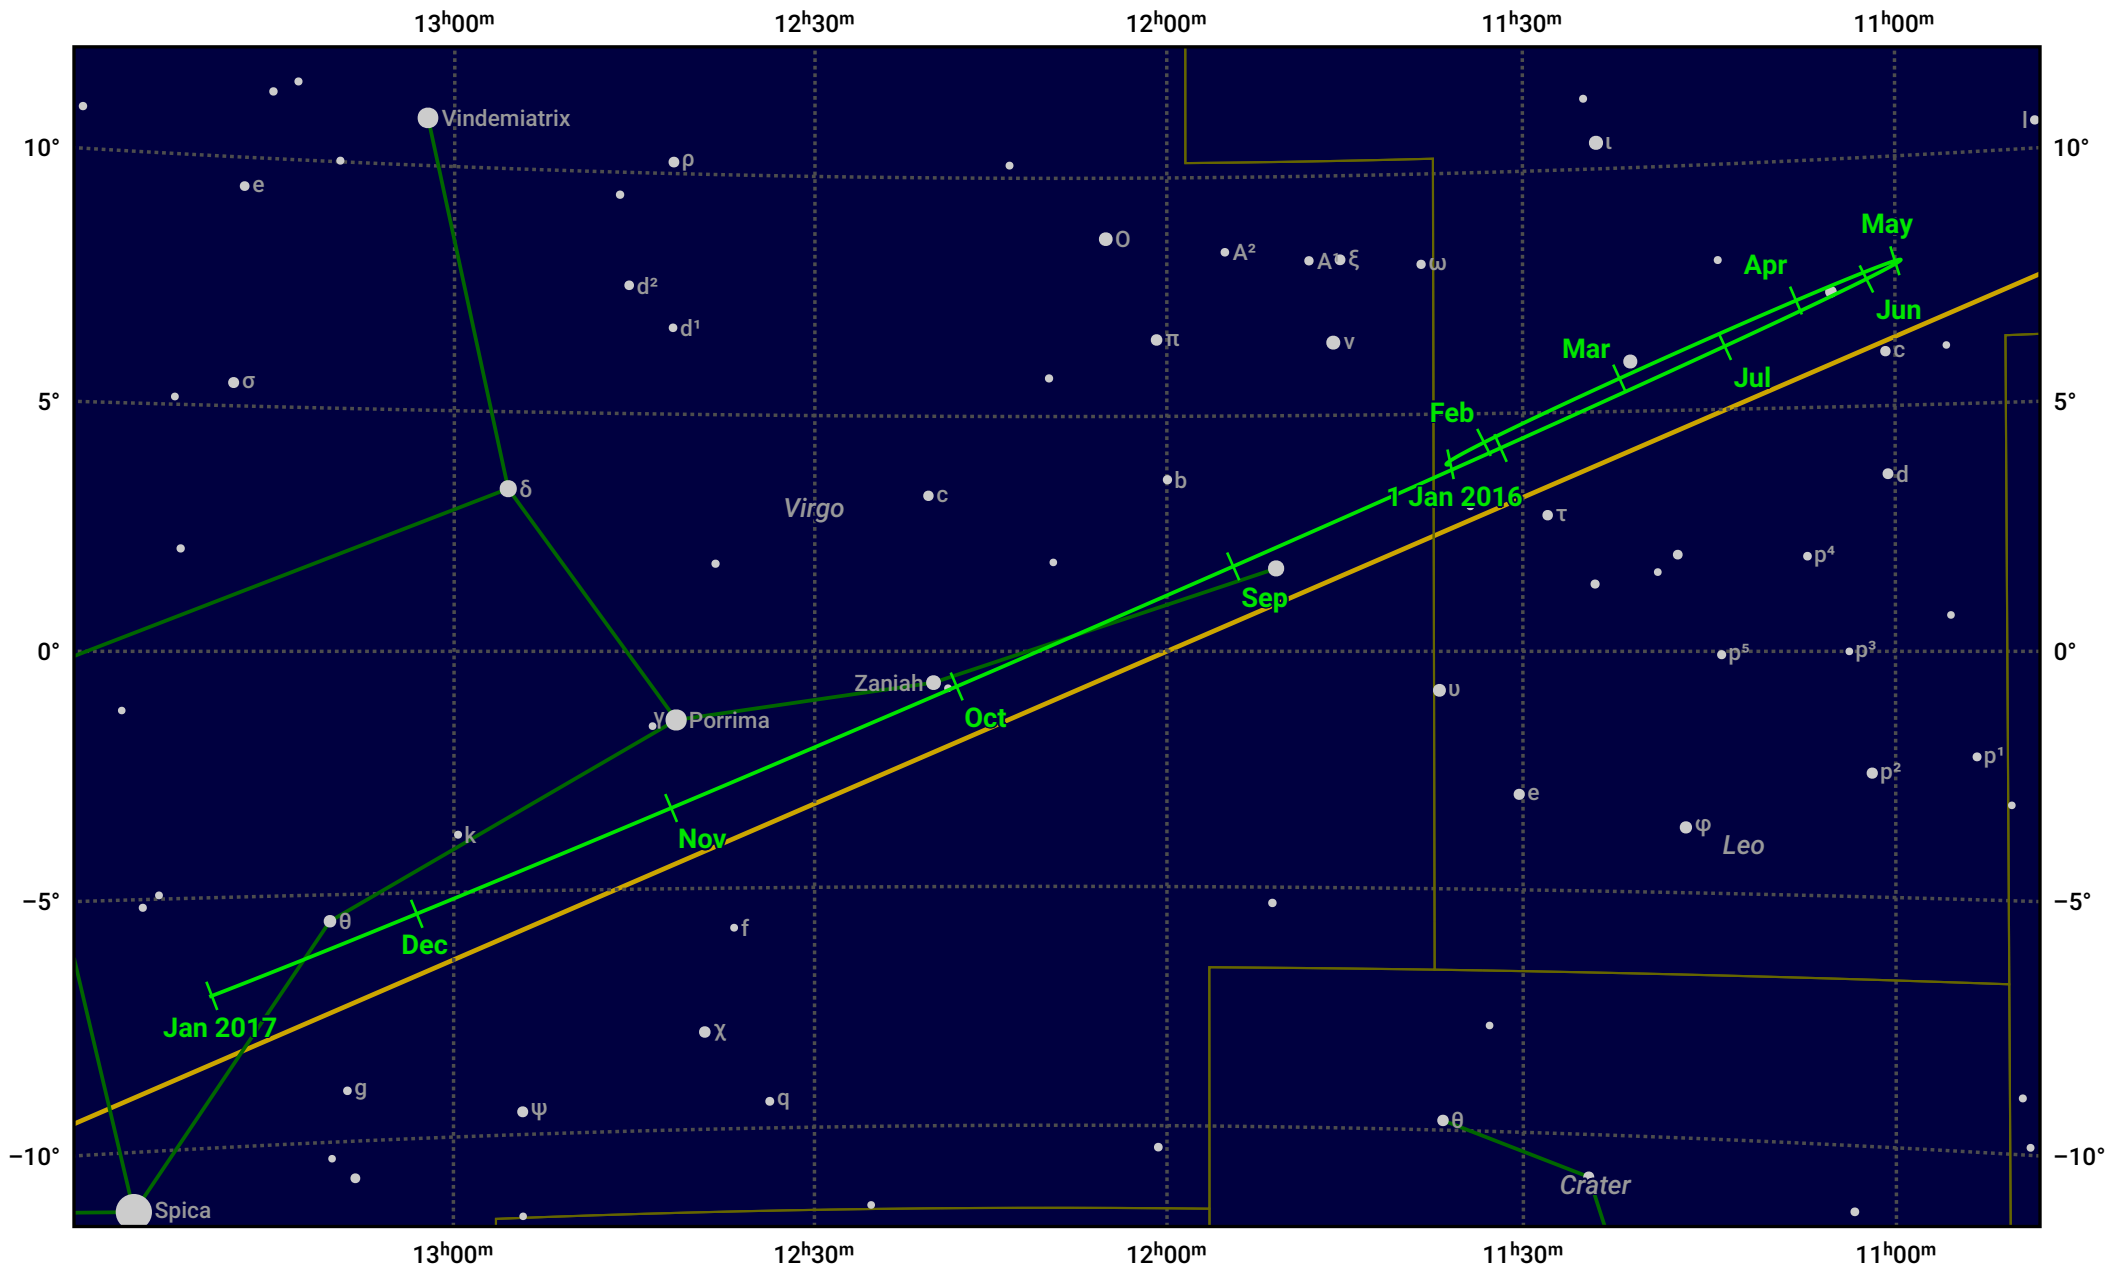

# The path of Jupiter in 2016

© Dominic Ford 2011–2024. Date markers placed at midnight UTC. Downloaded from <https://in-the-sky.org>

Magnitude scale: • 6.0 • 5.0 • 4.0 • 3.0 • 2.0 • 1.0

— Ecliptic Plane

Galaxy Bright nebula Open cluster Globular cluster

Date	Mag	Angular size
2016 Jan 1	-2.2	38.2"
2016 Apr 1	-2.4	42.7"
2016 Jul 1	-1.9	33.5"
2016 Oct 1	-1.6	29.9"
2017 Jan 1	-2.0	34.8"