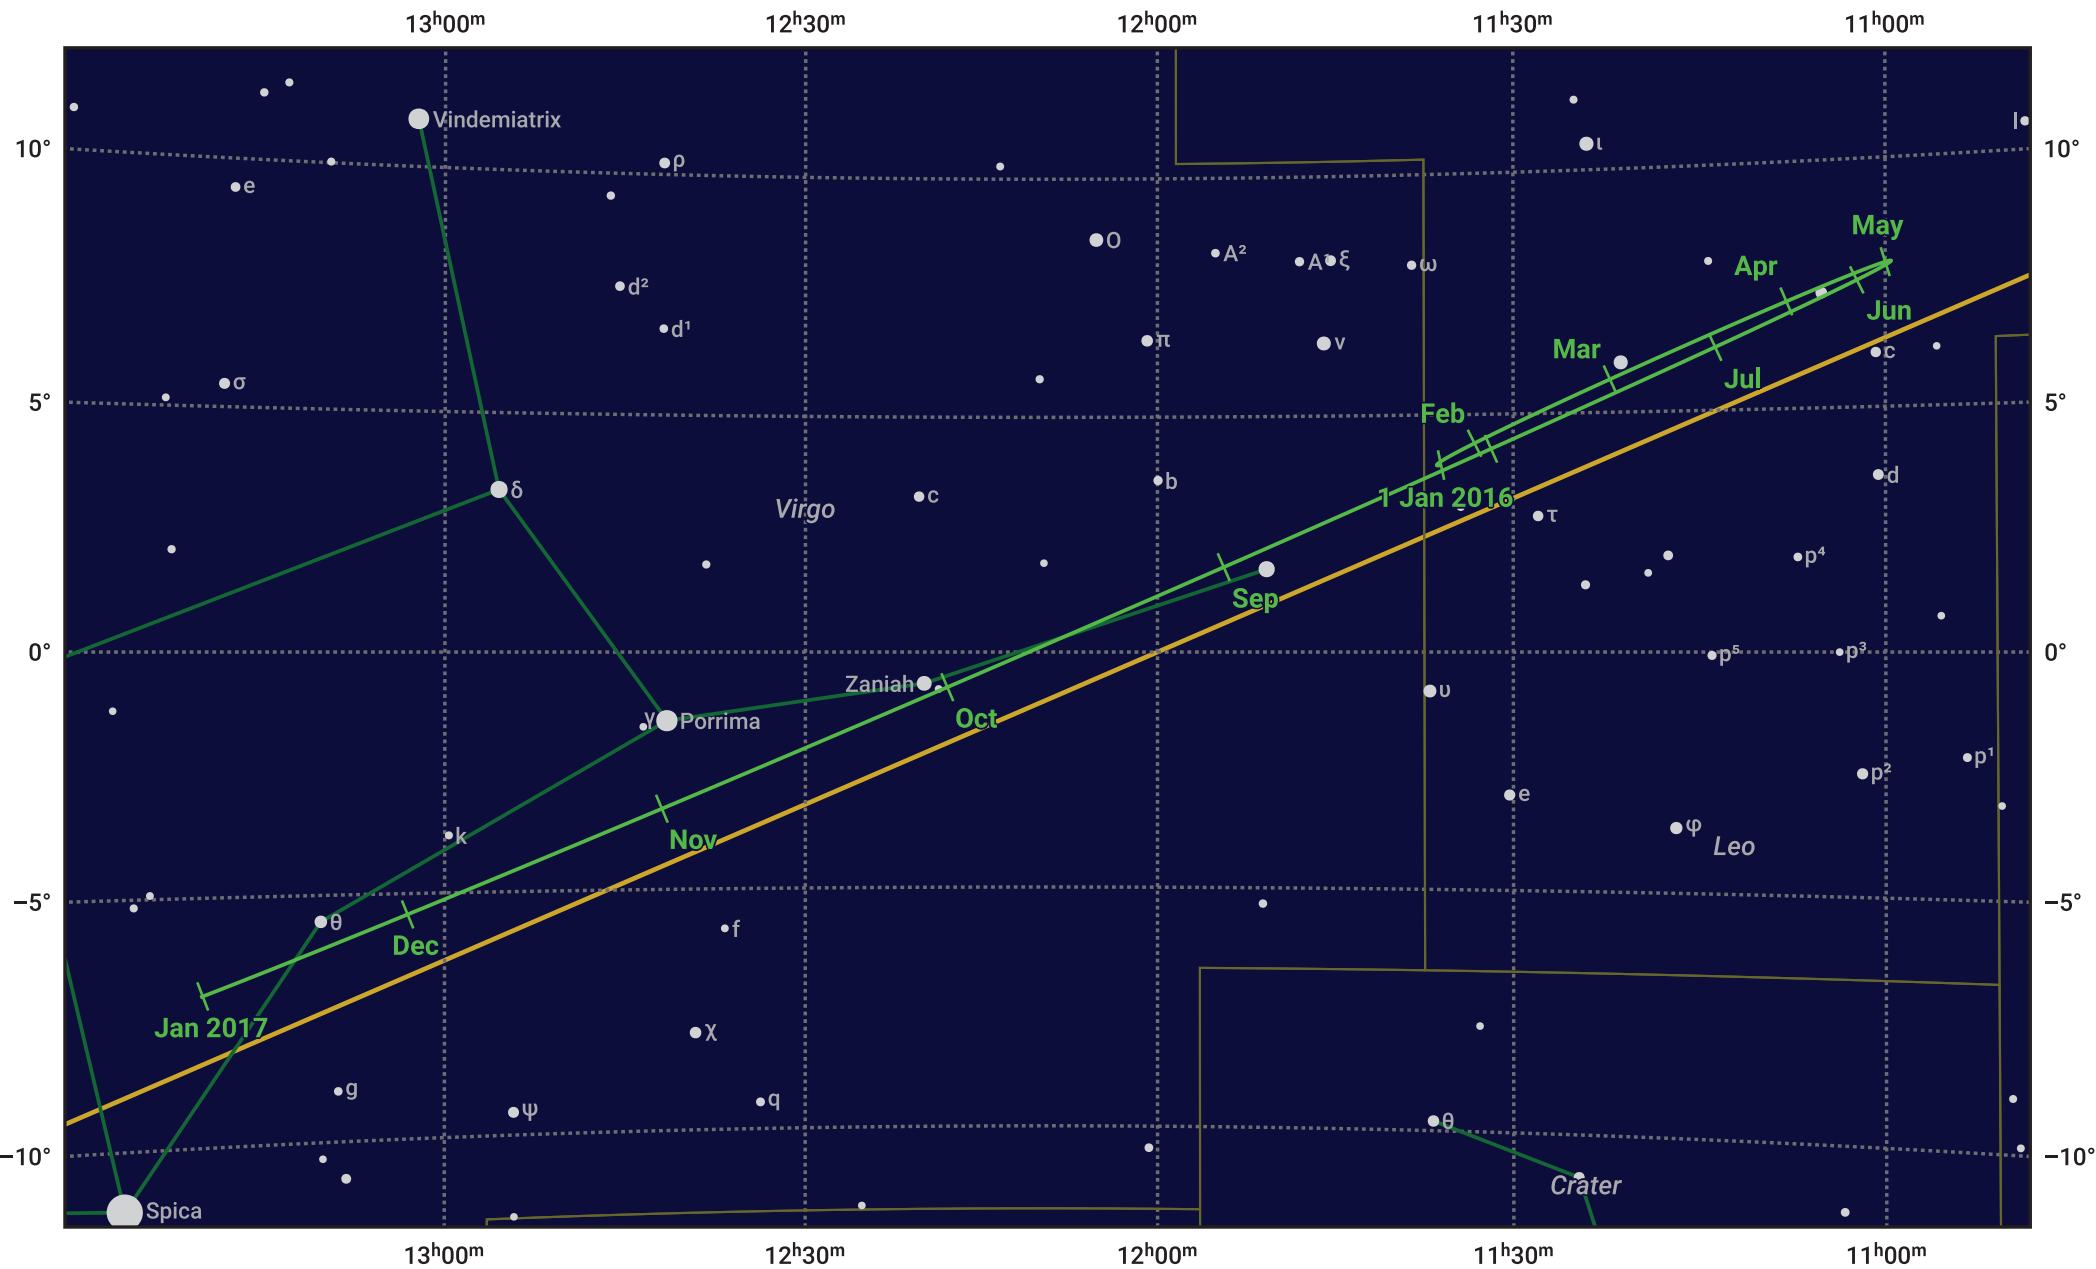

The path of Jupiter in 2016

© Dominic Ford 2011–2024. Date markers placed at midnight UTC. Downloaded from <https://in-the-sky.org>

Magnitude scale: • 6.0 • 5.0 • 4.0 • 3.0 • 2.0 • 1.0

— Ecliptic Plane

- Galaxy
- Bright nebula
- Open cluster
- ⊕ Globular cluster

Date	Mag	Angular size
2016 Jan 1	-2.2	38.2"
2016 Apr 1	-2.4	42.7"
2016 Jul 1	-1.9	33.5"
2016 Oct 1	-1.6	29.9"
2017 Jan 1	-2.0	34.8"