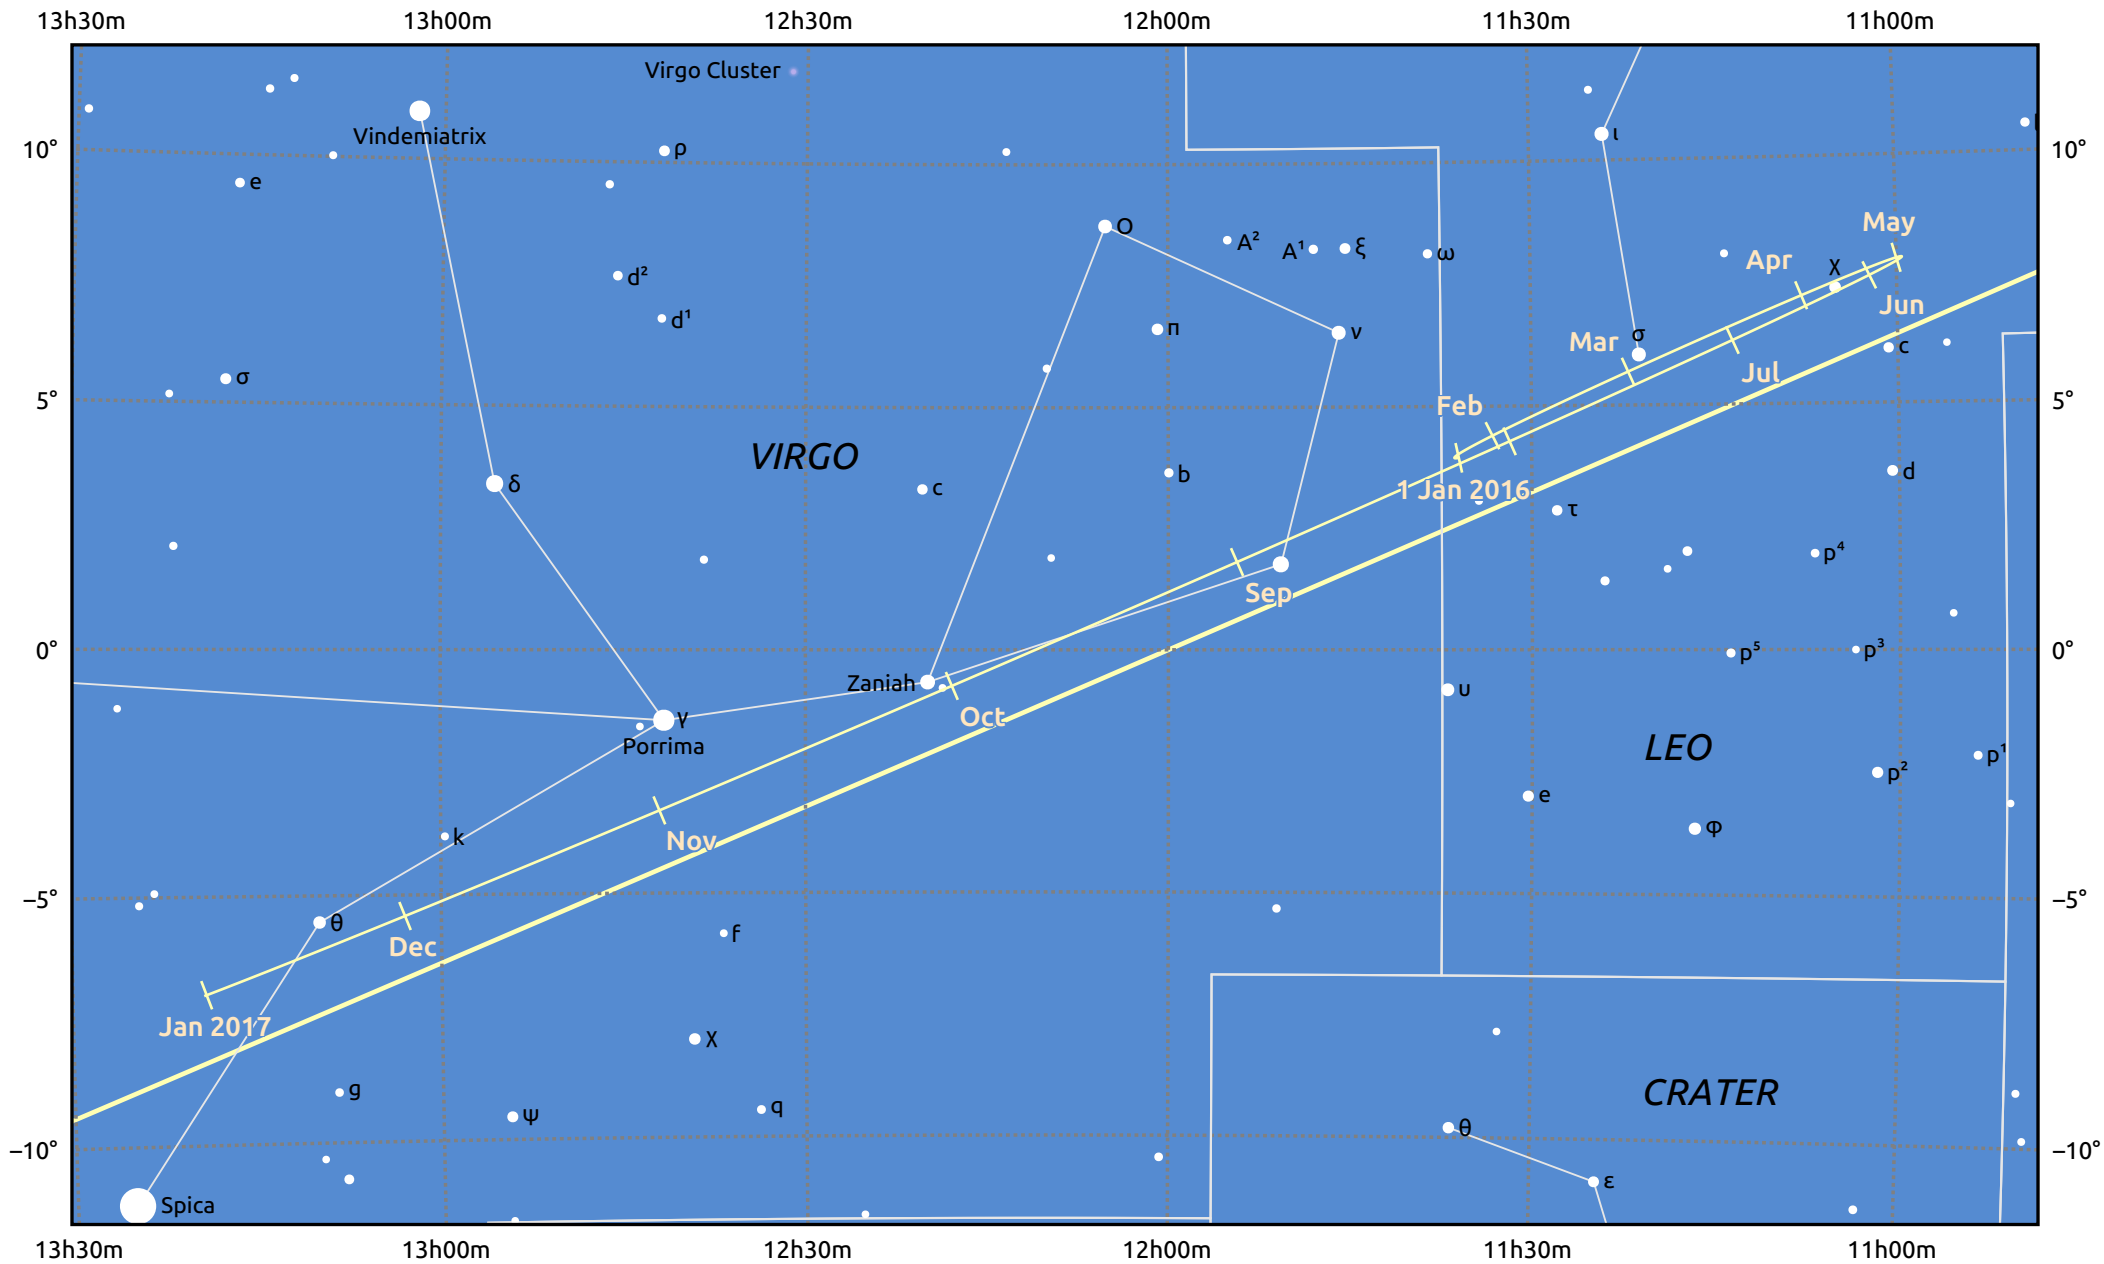

The path of Jupiter in 2016

© Dominic Ford 2011–2025. Date markers placed at midnight UTC. Downloaded from <https://in-the-sky.org>

Magnitude scale: • 6.0 • 5.0 • 4.0 • 3.0 • 2.0 • 1.0

— Ecliptic Plane

Galaxy Bright nebula Open cluster Globular cluster Planetary nebula

Date	Mag	Angular size
2016 Jan 1	-2.2	38.2"
2016 Apr 1	-2.4	42.7"
2016 Jul 1	-1.9	33.5"
2016 Oct 1	-1.6	29.9"
2017 Jan 1	-2.0	34.8"