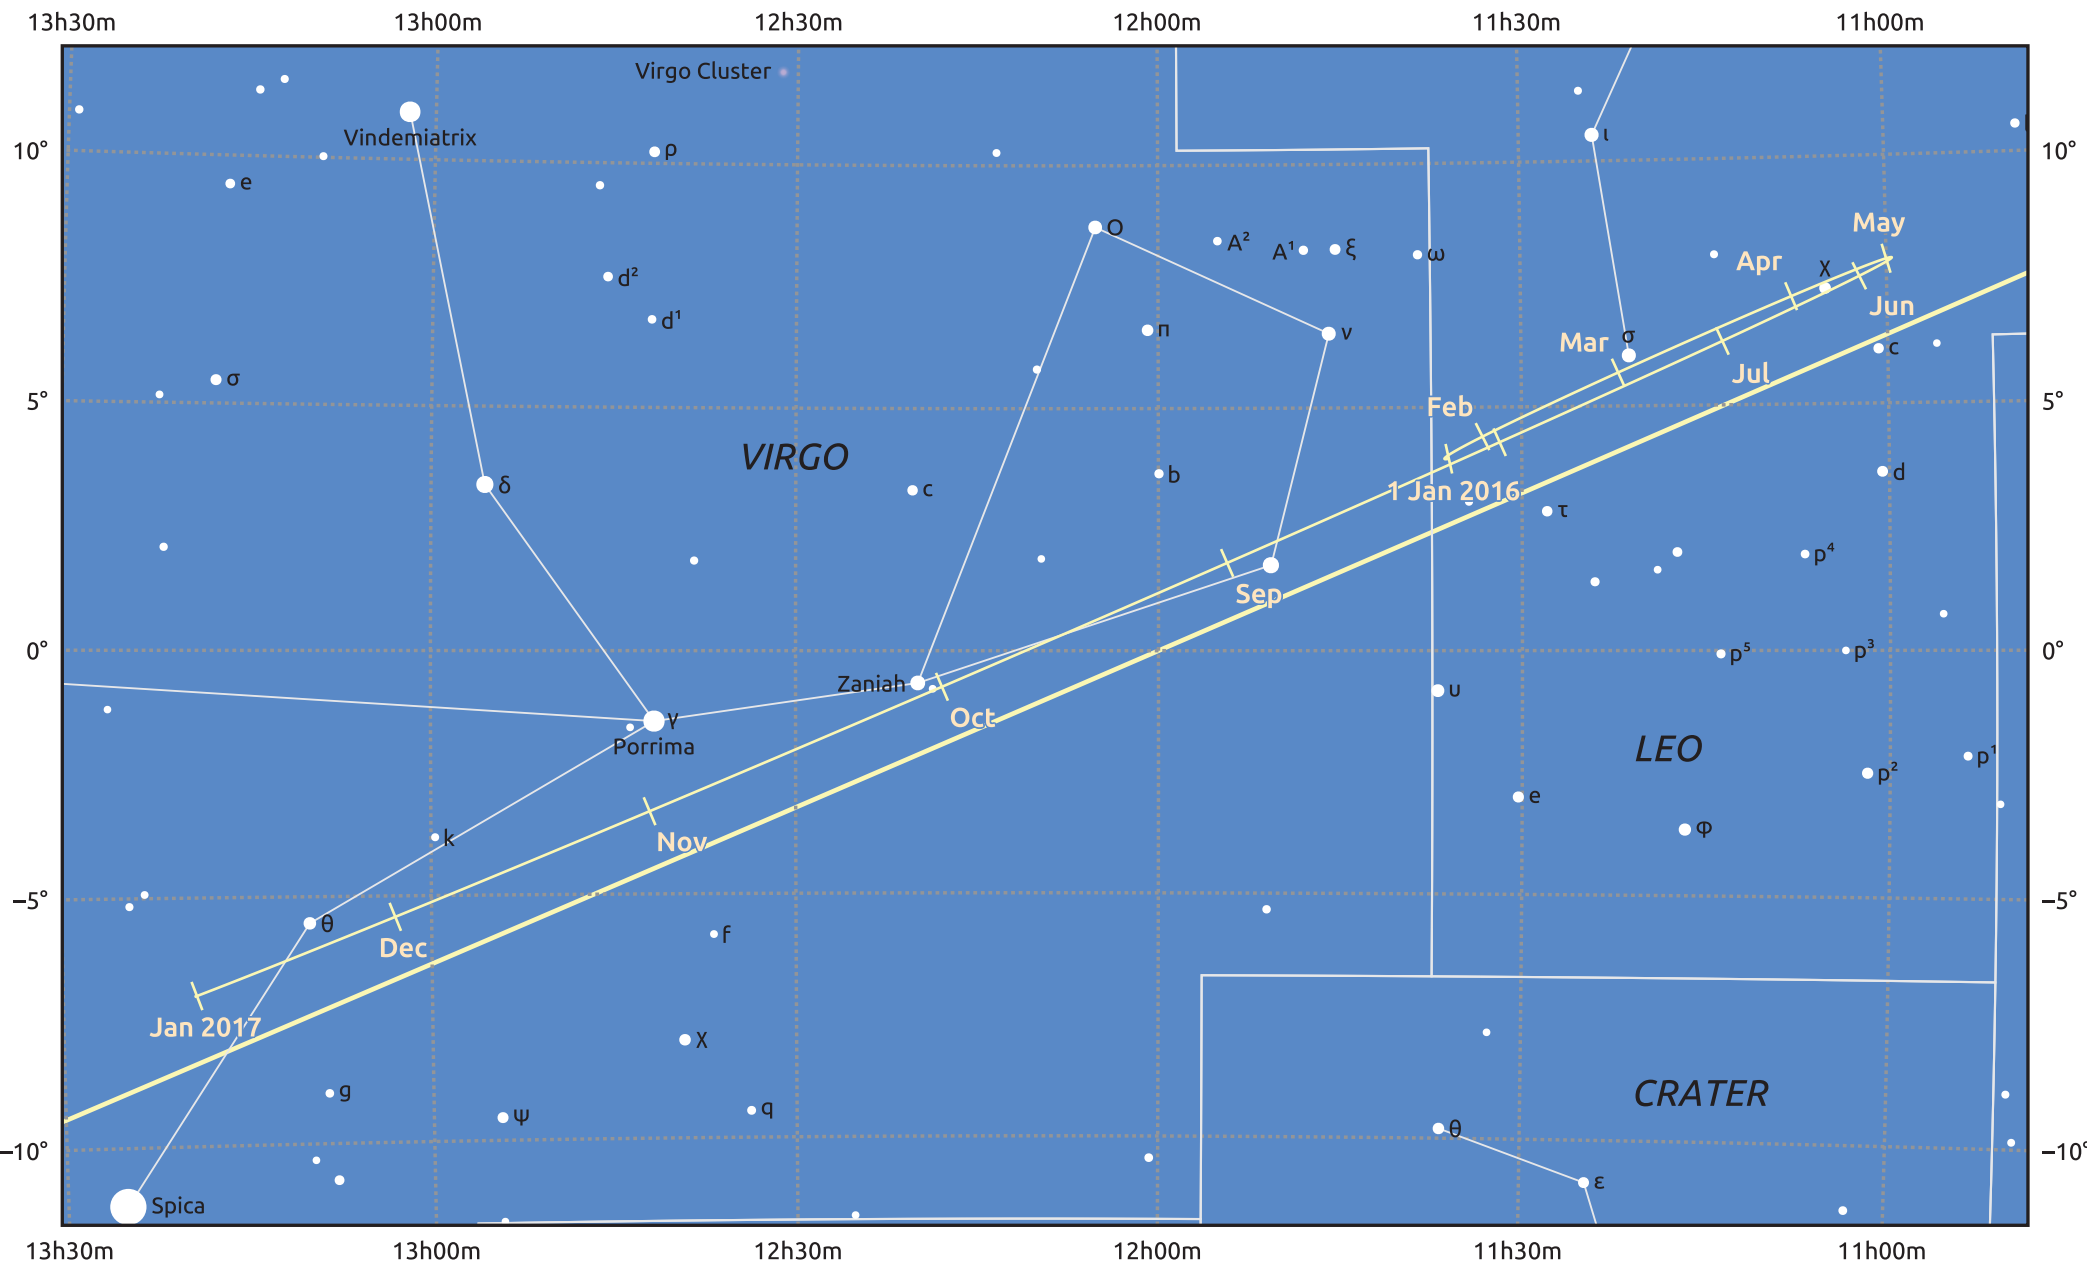

# The path of Jupiter in 2016

© Dominic Ford 2011–2025. Date markers placed at midnight UTC. Downloaded from <https://in-the-sky.org>

Magnitude scale: • 6.0 • 5.0 • 4.0 ● 3.0 ● 2.0 ● 1.0

— Ecliptic Plane

Galaxy Bright nebula Open cluster Globular cluster Planetary nebula

| Date       | Mag  | Angular size |
|------------|------|--------------|
| 2016 Jan 1 | -2.2 | 38.2"        |
| 2016 Apr 1 | -2.4 | 42.7"        |
| 2016 Jul 1 | -1.9 | 33.5"        |
| 2016 Oct 1 | -1.6 | 29.9"        |
| 2017 Jan 1 | -2.0 | 34.8"        |