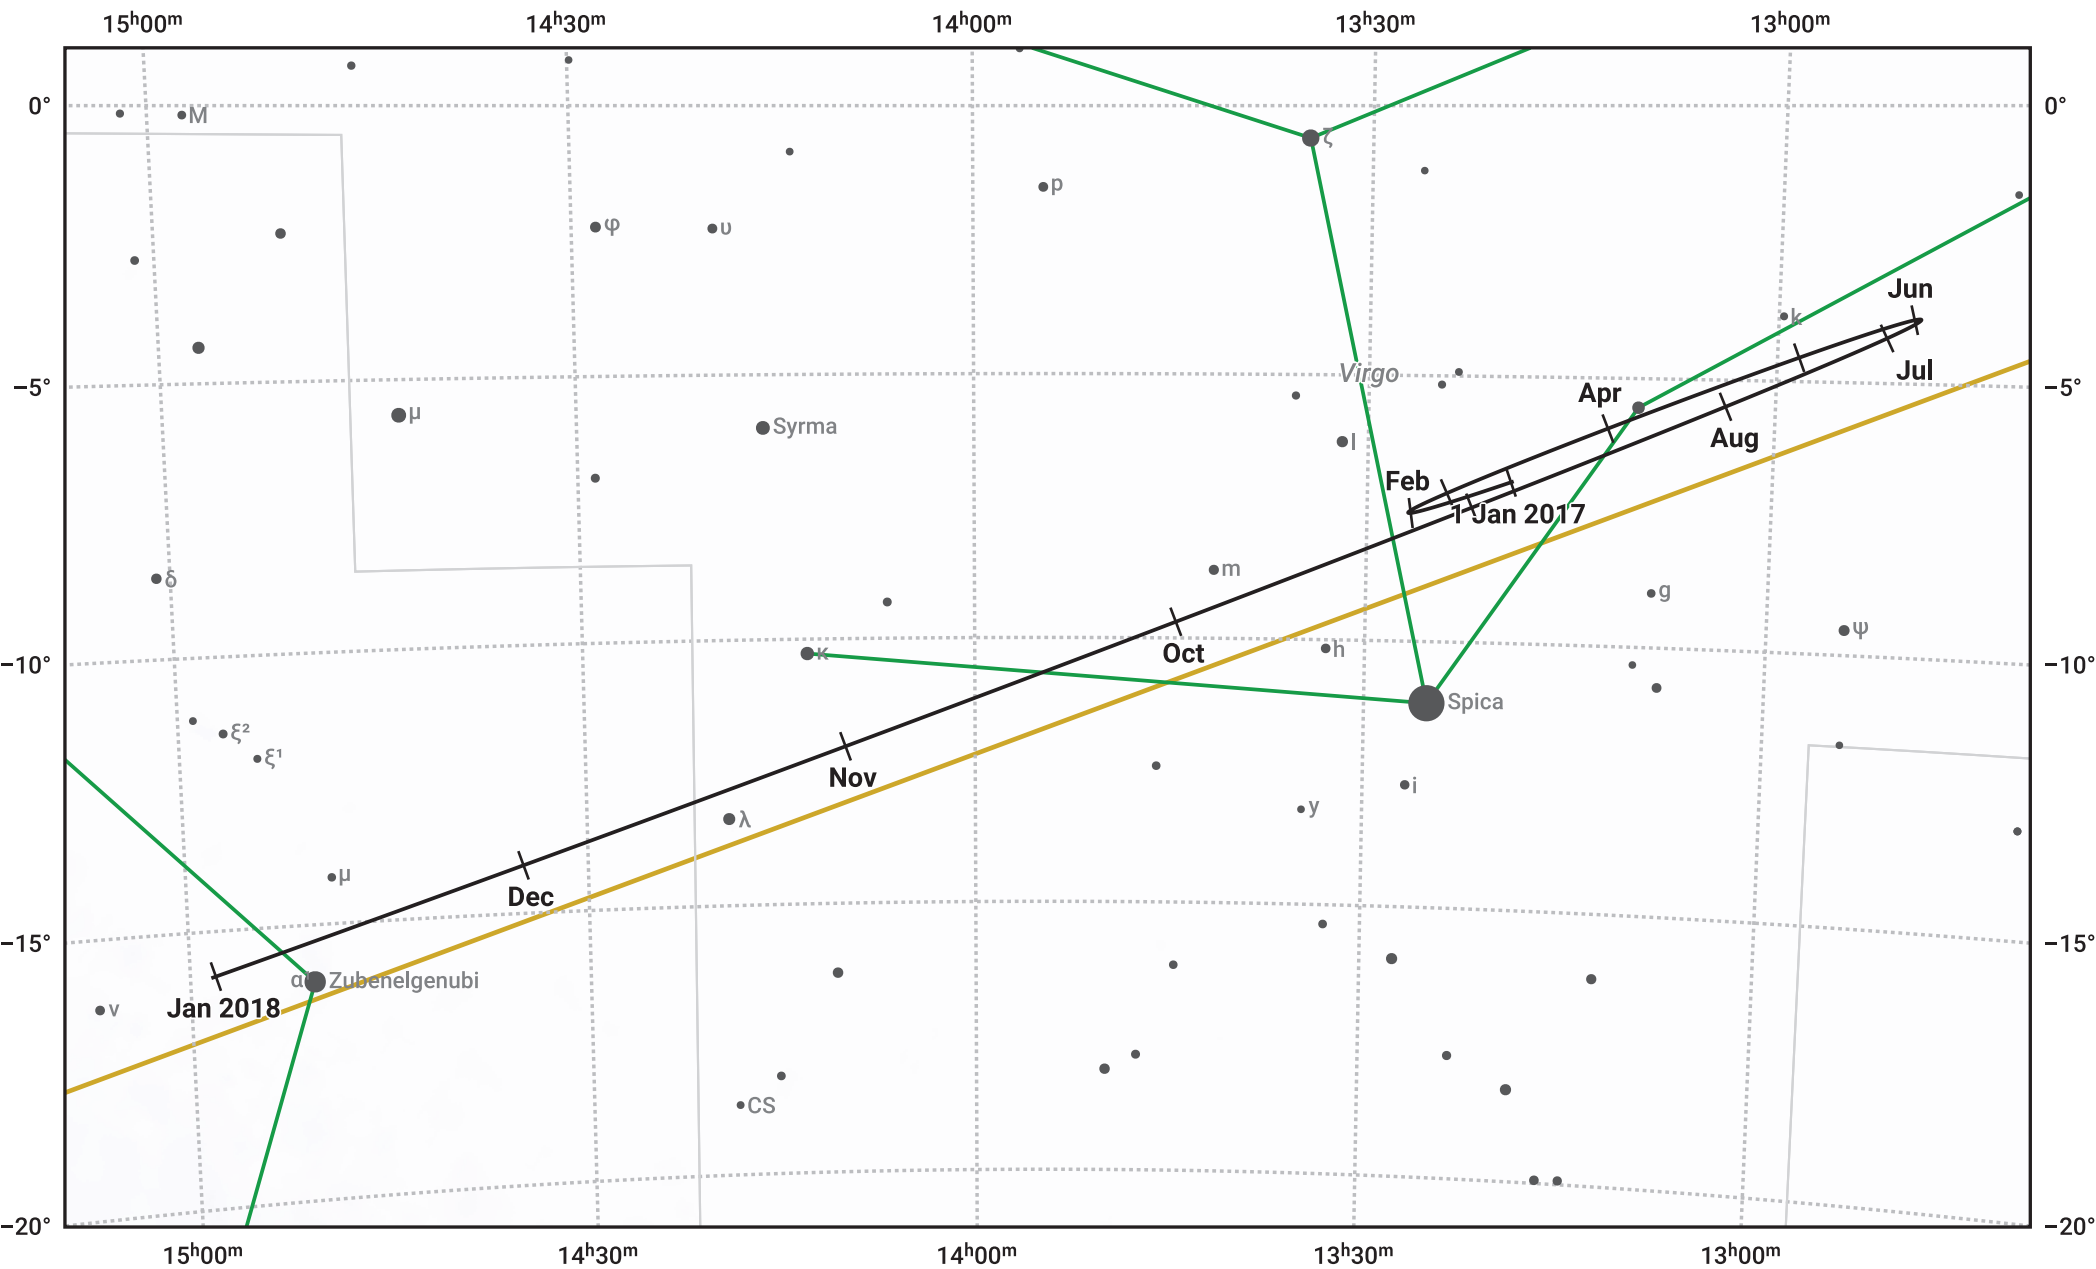

The path of Jupiter in 2017

© Dominic Ford 2011–2024. Date markers placed at midnight UTC. Downloaded from <https://in-the-sky.org>

Magnitude scale: ● 6.0 ● 5.0 ● 4.0 ● 3.0 ● 2.0 ● 1.0

— Ecliptic Plane

- Galaxy
- Bright nebula
- Open cluster
- ⊕ Globular cluster

Date	Mag	Angular size
2017 Jan 1	-2.0	34.8"
2017 Apr 1	-2.4	43.2"
2017 Jul 1	-2.1	36.5"
2017 Oct 1	-1.7	30.2"
2018 Jan 1	-1.8	32.4"