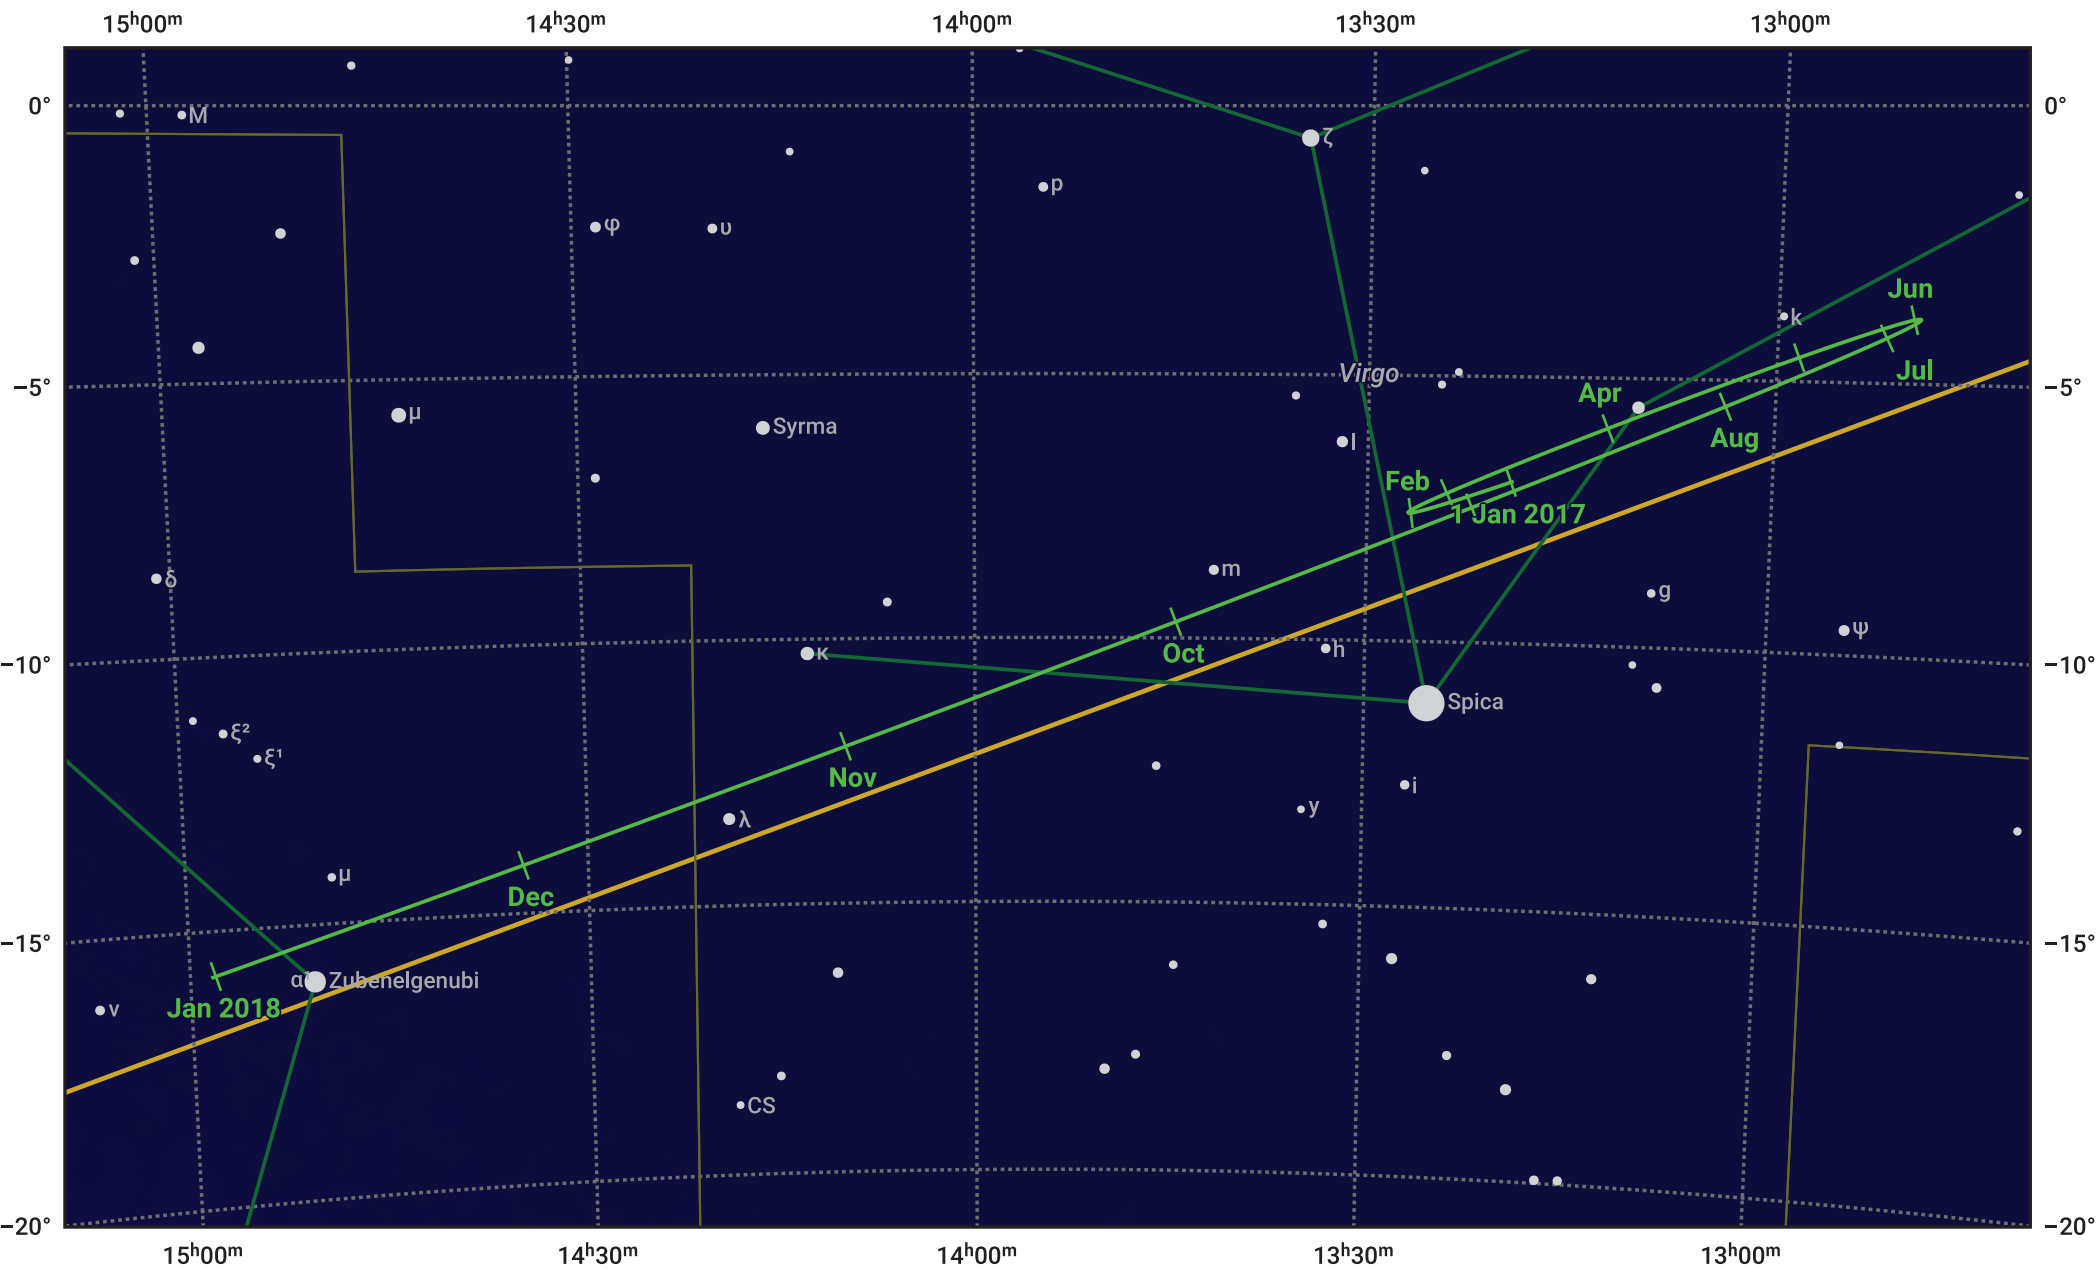

The path of Jupiter in 2017

© Dominic Ford 2011–2024. Date markers placed at midnight UTC. Downloaded from <https://in-the-sky.org>

Magnitude scale: ● 6.0 ● 5.0 ● 4.0 ● 3.0 ● 2.0 ● 1.0

— Ecliptic Plane

- Galaxy
- Bright nebula
- Open cluster
- ⊕ Globular cluster

Date	Mag	Angular size
2017 Jan 1	-2.0	34.8"
2017 Apr 1	-2.4	43.2"
2017 Jul 1	-2.1	36.5"
2017 Oct 1	-1.7	30.2"
2018 Jan 1	-1.8	32.4"