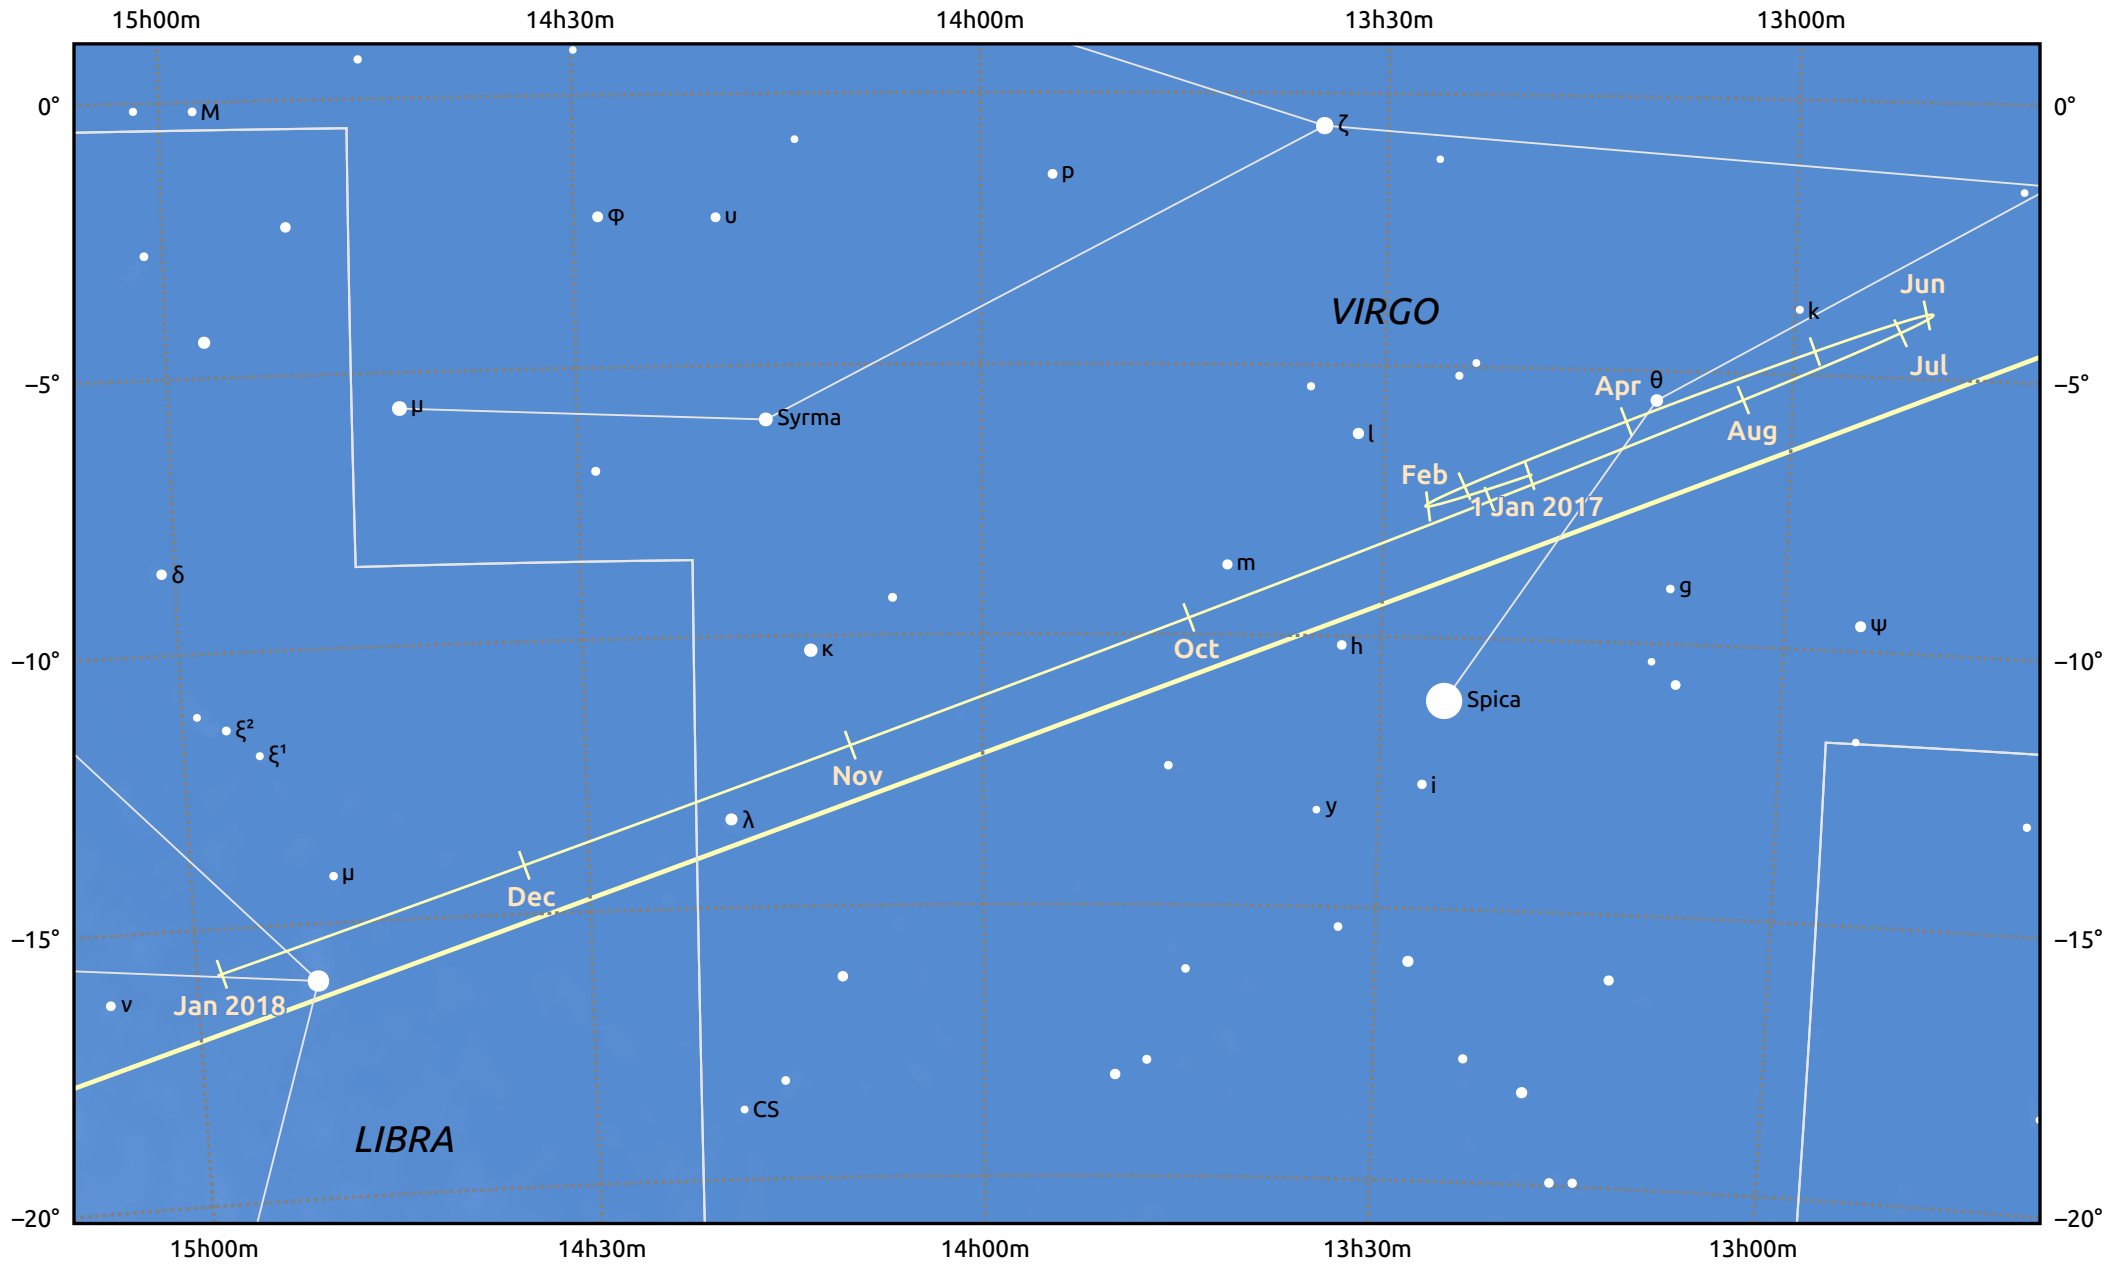

The path of Jupiter in 2017

© Dominic Ford 2011–2025. Date markers placed at midnight UTC. Downloaded from <https://in-the-sky.org>

Magnitude scale: ● 6.0 ● 5.0 ● 4.0 ● 3.0 ● 2.0 ● 1.0

— Ecliptic Plane

Galaxy Bright nebula Open cluster Globular cluster Planetary nebula

Date	Mag	Angular size
2017 Jan 1	-2.0	34.8"
2017 Apr 1	-2.4	43.2"
2017 Jul 1	-2.1	36.5"
2017 Oct 1	-1.7	30.2"
2018 Jan 1	-1.8	32.4"