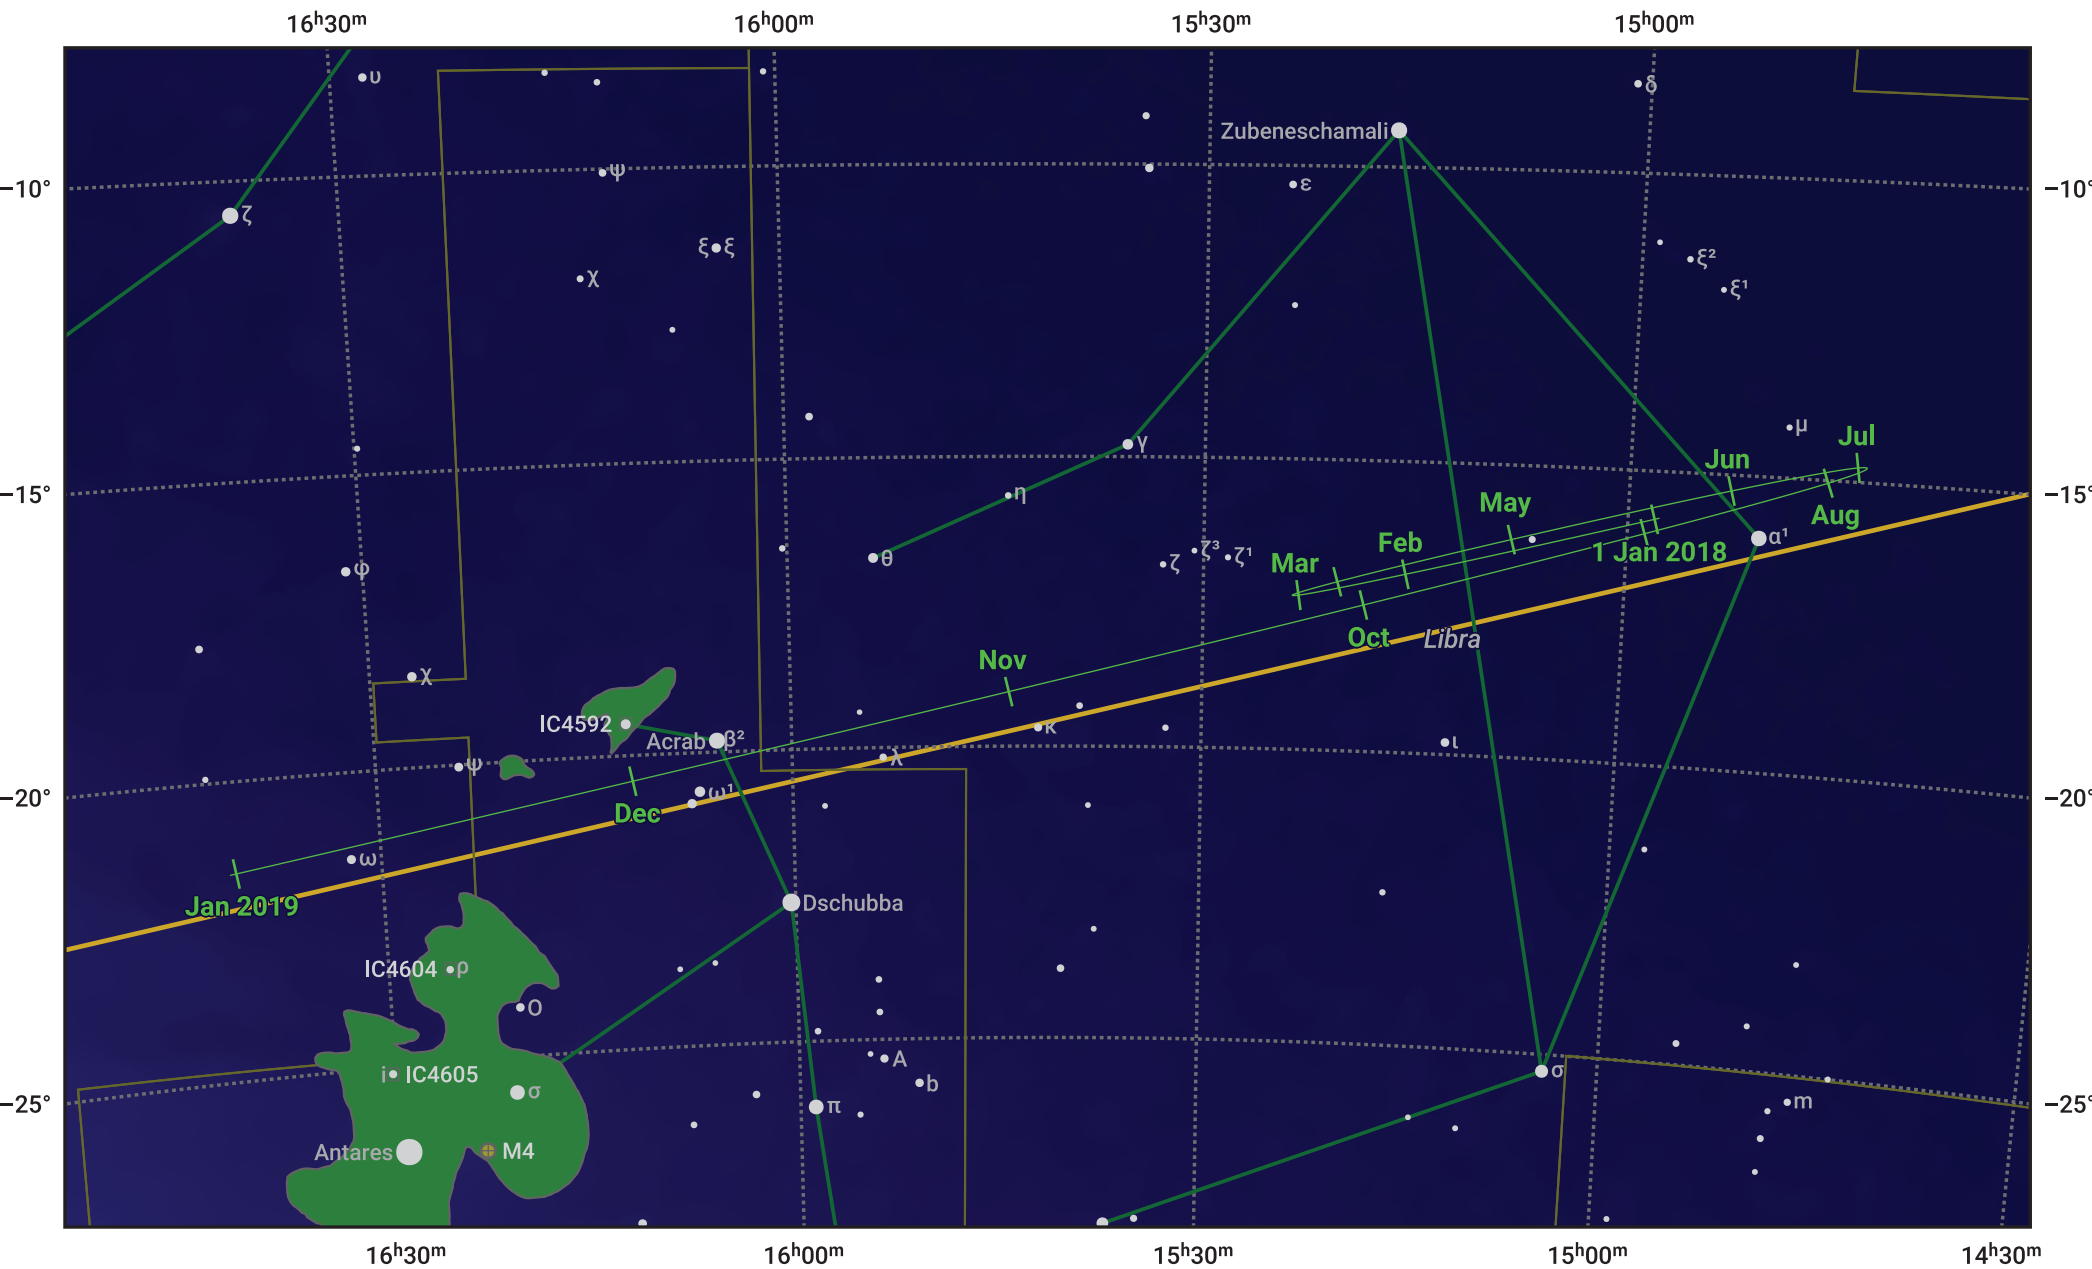

# The path of Jupiter in 2018

© Dominic Ford 2011–2024. Date markers placed at midnight UTC. Downloaded from <https://in-the-sky.org>

Magnitude scale: • 6.0 • 5.0 • 4.0 • 3.0 • 2.0 • 1.0

— Ecliptic Plane

- Galaxy
- Bright nebula
- Open cluster
- Globular cluster

Date	Mag	Angular size
2018 Jan 1	-1.8	32.4"
2018 Apr 1	-2.4	41.7"
2018 Jul 1	-2.3	40.5"
2018 Oct 1	-1.8	31.9"
2019 Jan 1	-1.8	31.1"