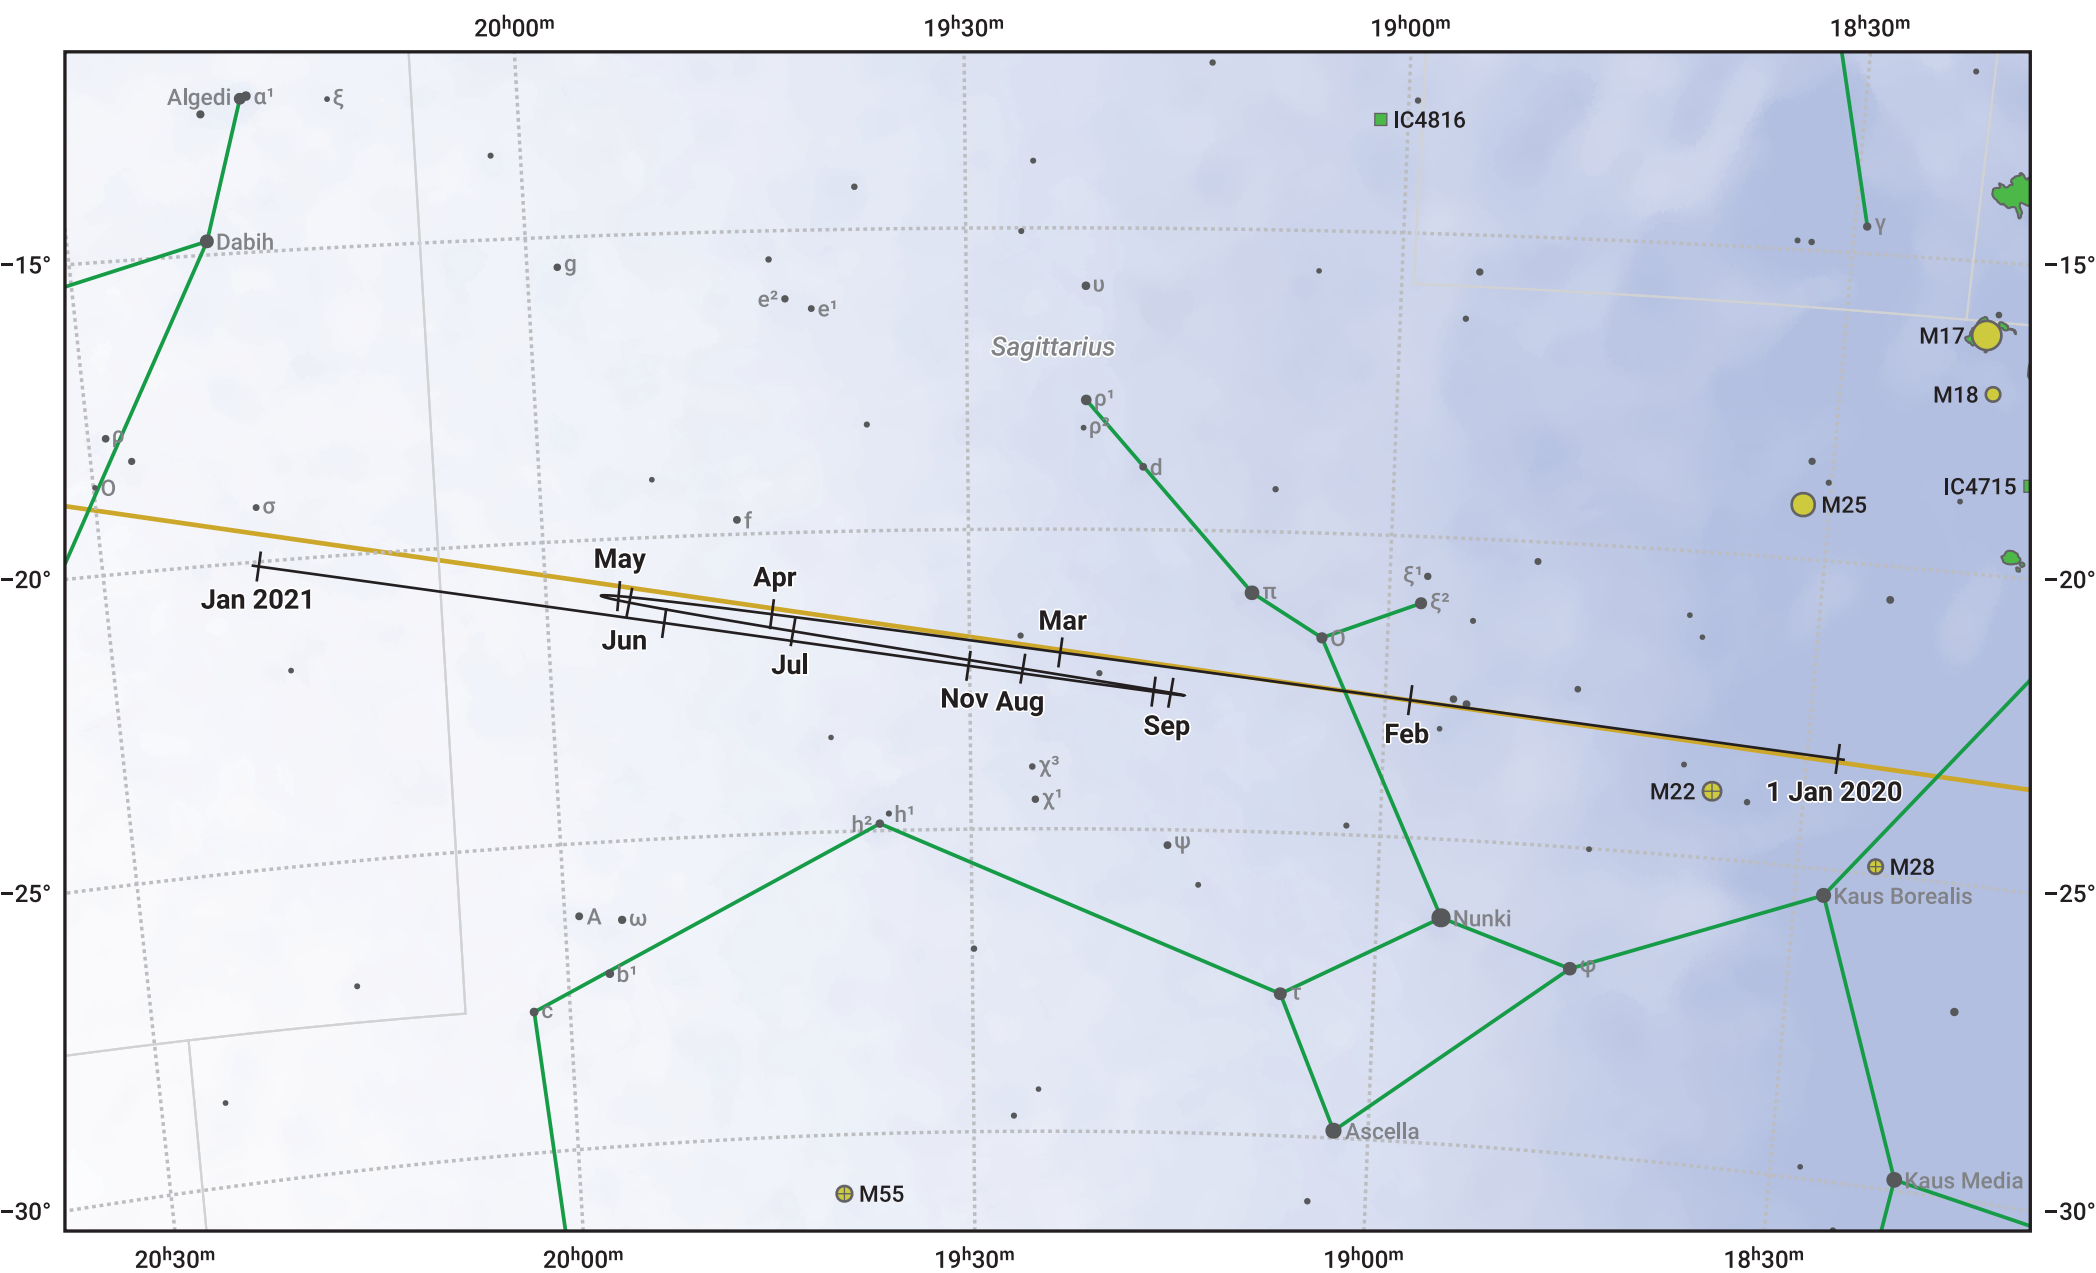

The path of Jupiter in 2020

© Dominic Ford 2011–2024. Date markers placed at midnight UTC. Downloaded from <https://in-the-sky.org>

Magnitude scale: • 6.0 • 5.0 • 4.0 • 3.0 ● 2.0

— Ecliptic Plane

- Galaxy
- Bright nebula
- Open cluster
- Globular cluster

Date	Mag	Angular size
2020 Jan 1	-1.8	31.0"
2020 Apr 1	-2.2	36.2"
2020 Jul 1	-2.7	46.2"
2020 Oct 1	-2.4	39.6"
2021 Jan 1	-2.0	32.2"