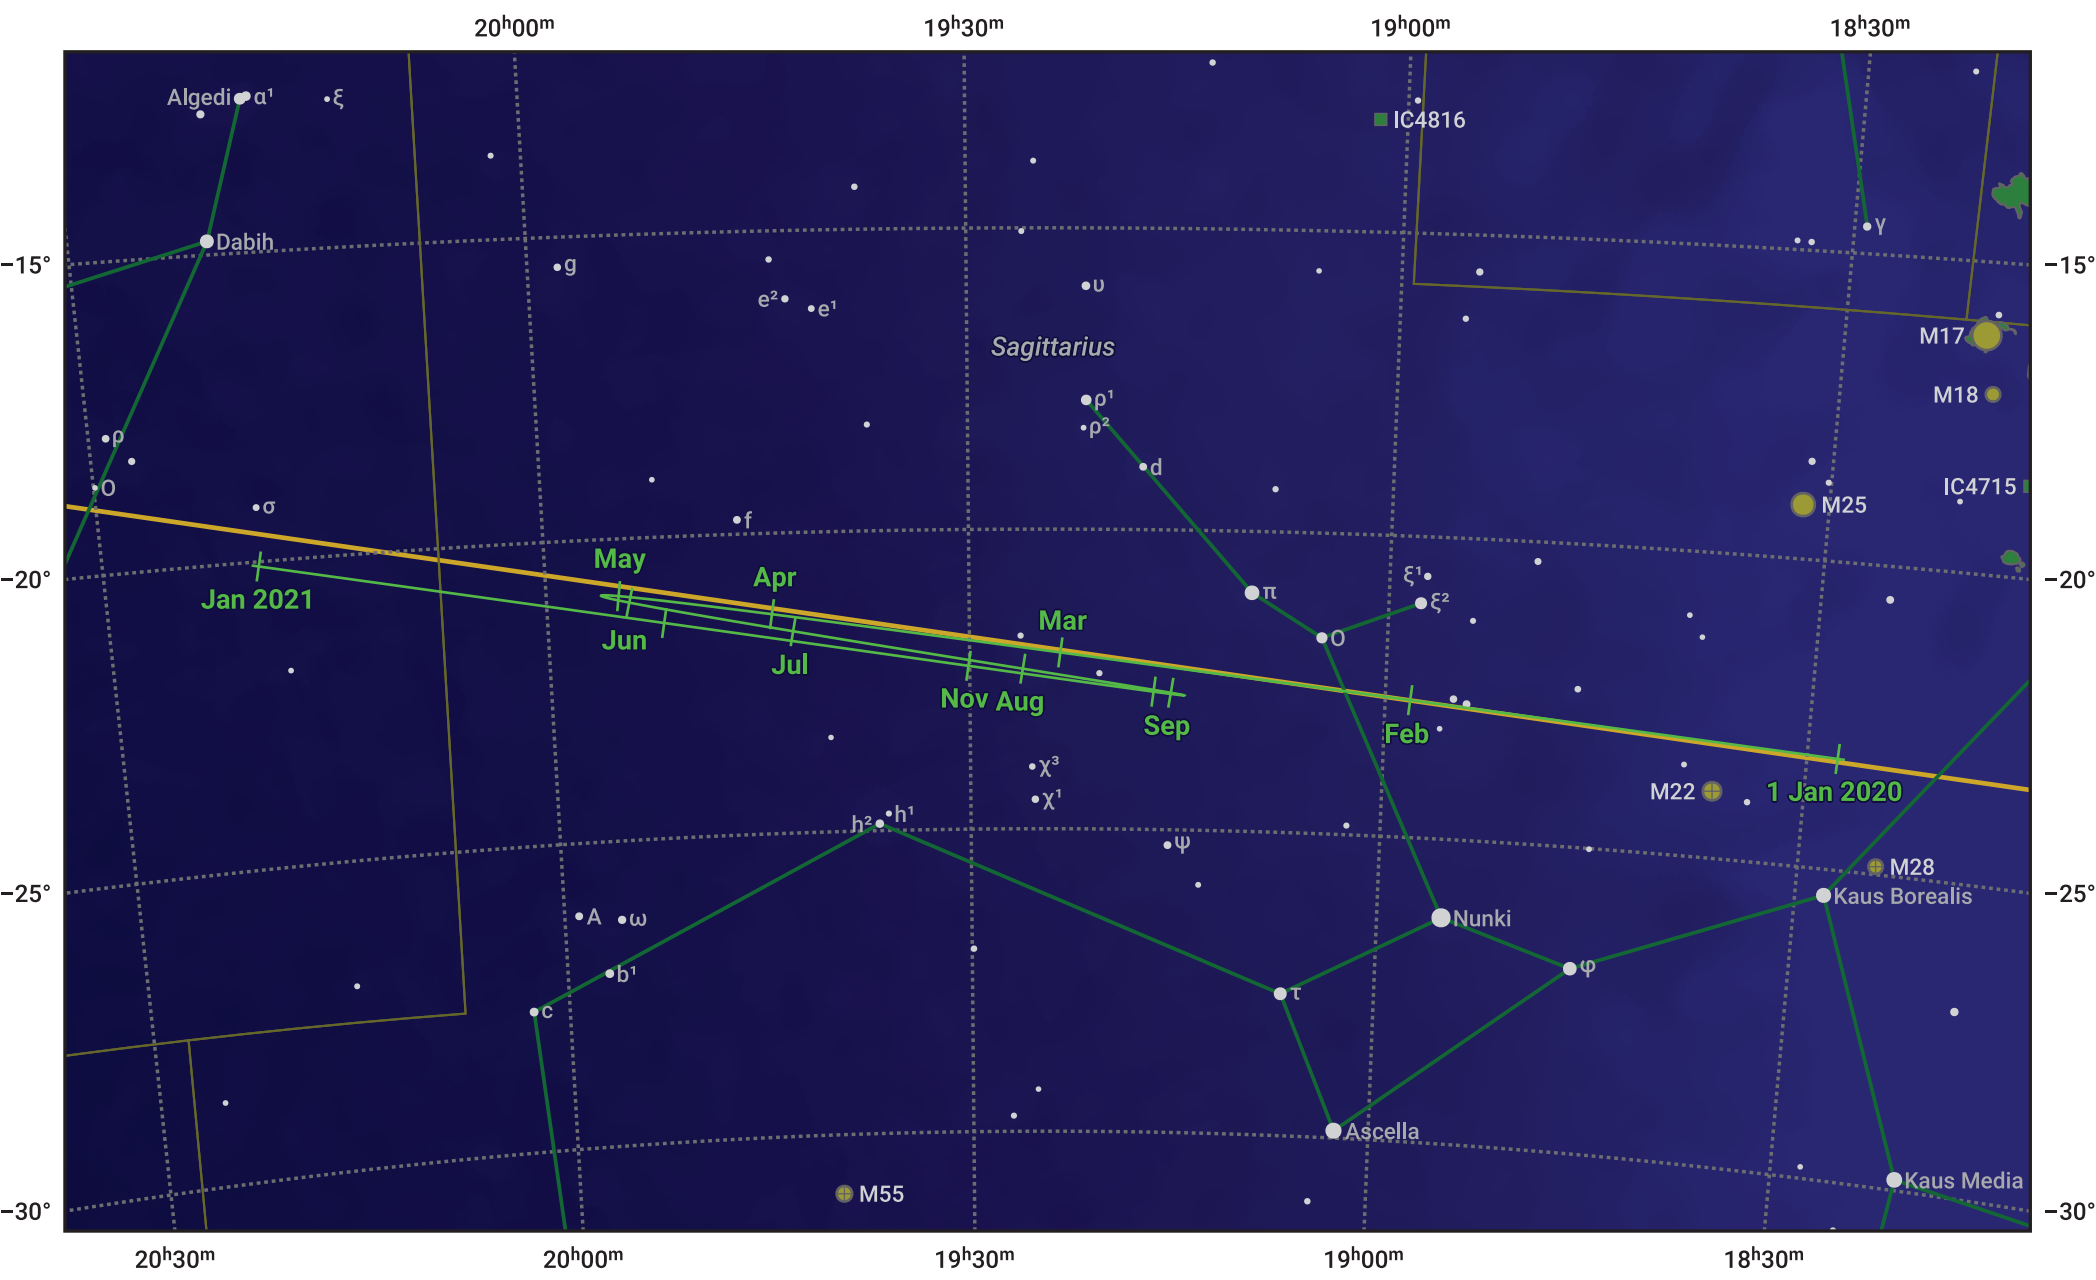

The path of Jupiter in 2020

© Dominic Ford 2011–2024. Date markers placed at midnight UTC. Downloaded from <https://in-the-sky.org>

Magnitude scale: • 6.0 • 5.0 • 4.0 • 3.0 ● 2.0

— Ecliptic Plane

- Galaxy
- Bright nebula
- Open cluster
- ⊕ Globular cluster

| Date | Mag | Angular size |
|------------|------|--------------|
| 2020 Jan 1 | -1.8 | 31.0" |
| 2020 Apr 1 | -2.2 | 36.2" |
| 2020 Jul 1 | -2.7 | 46.2" |
| 2020 Oct 1 | -2.4 | 39.6" |
| 2021 Jan 1 | -2.0 | 32.2" |