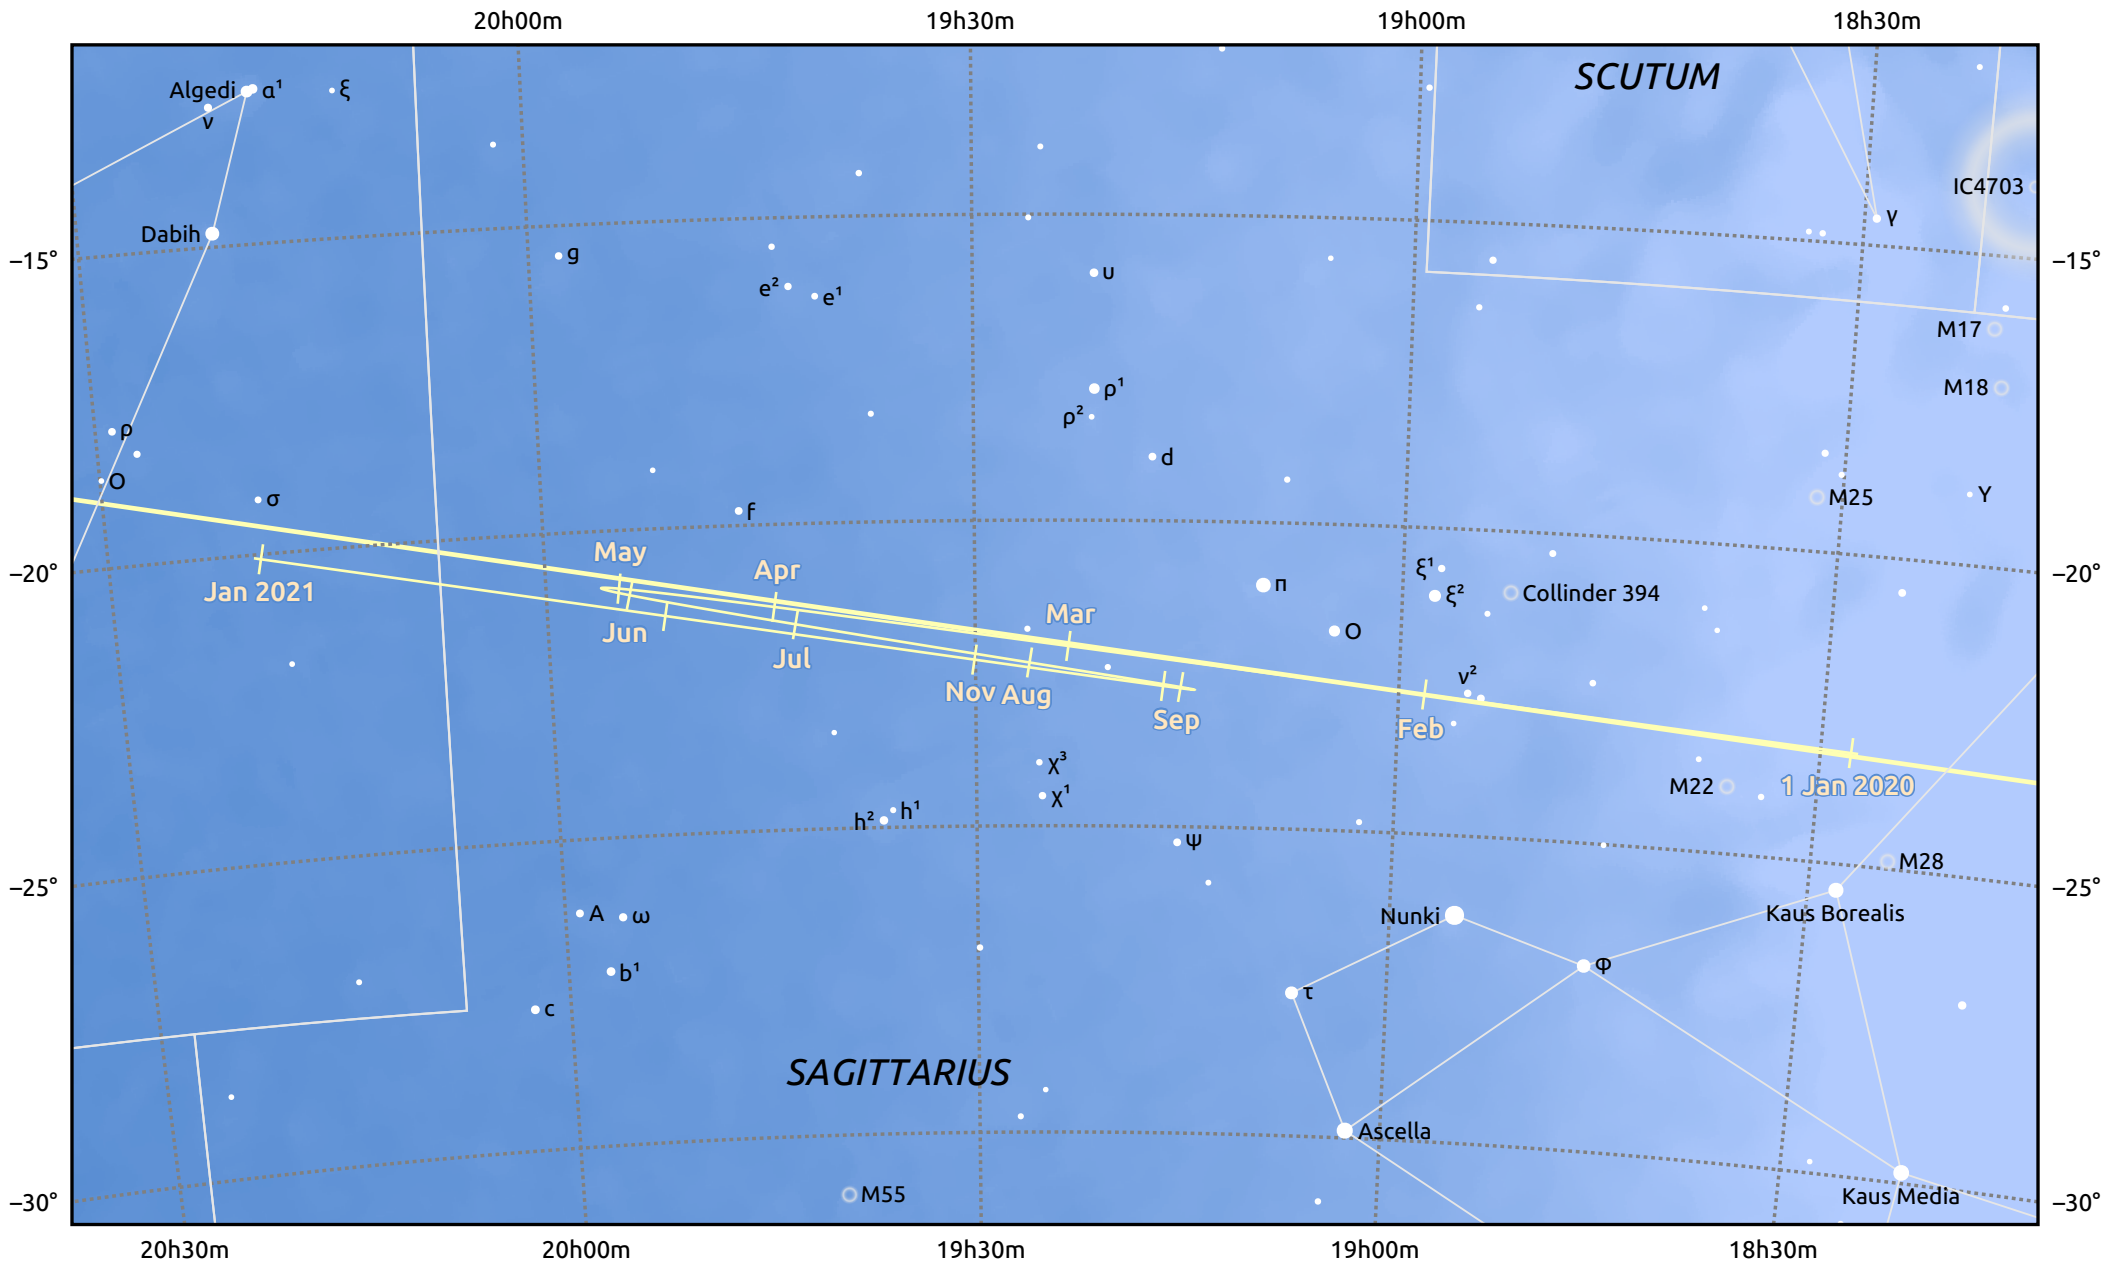

The path of Jupiter in 2020

© Dominic Ford 2011–2025. Date markers placed at midnight UTC. Downloaded from <https://in-the-sky.org>

Magnitude scale: • 6.0 • 5.0 • 4.0 • 3.0 ● 2.0

— Ecliptic Plane

Galaxy Bright nebula Open cluster Globular cluster Planetary nebula

Date	Mag	Angular size
2020 Jan 1	-1.8	31.0"
2020 Apr 1	-2.2	36.2"
2020 Jul 1	-2.7	46.2"
2020 Oct 1	-2.4	39.6"
2021 Jan 1	-2.0	32.2"