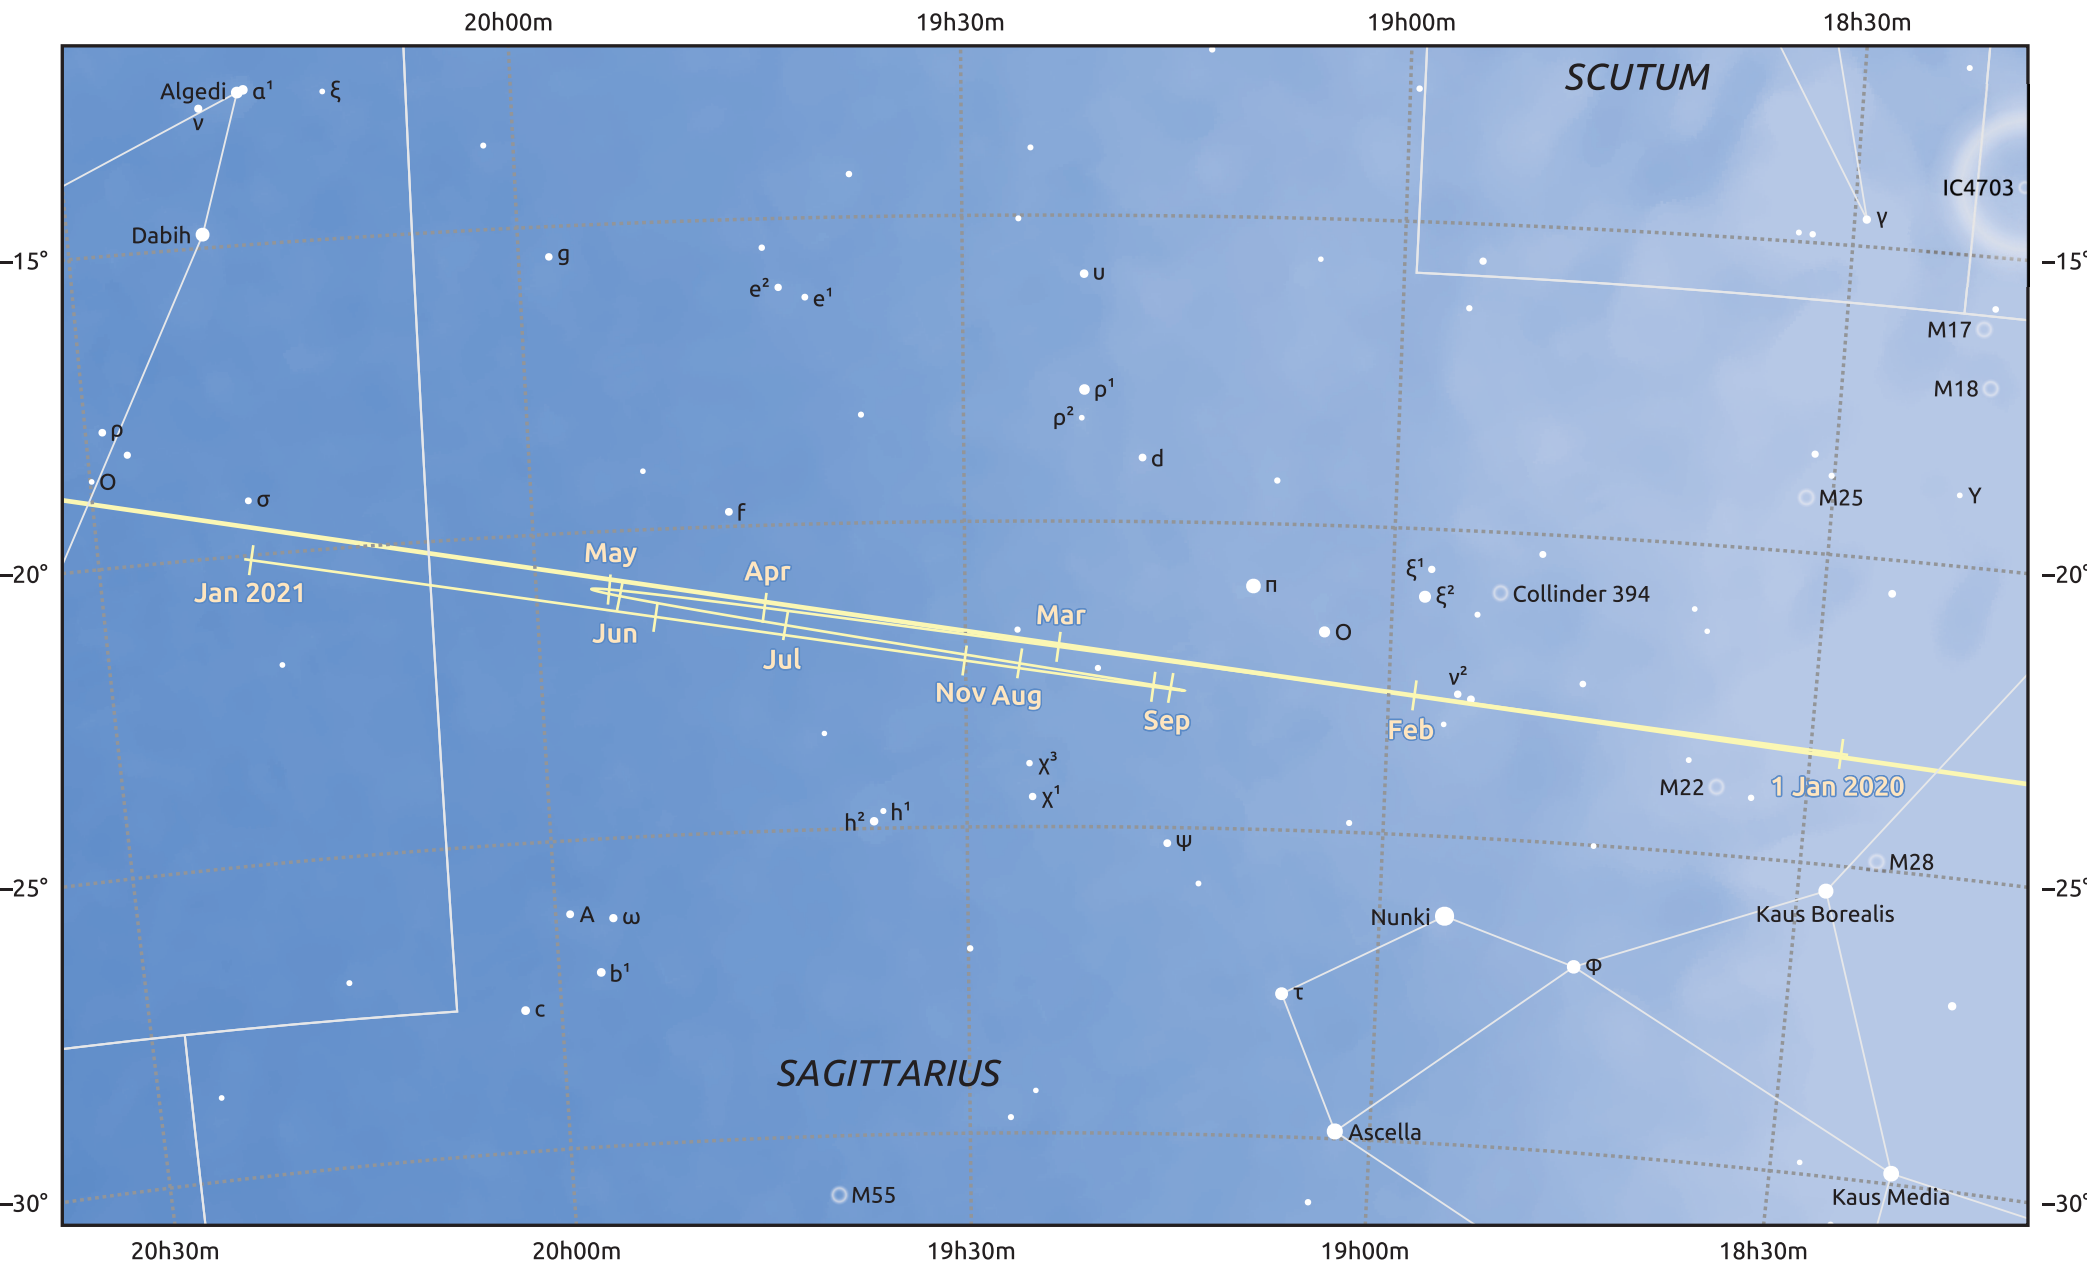

The path of Jupiter in 2020

© Dominic Ford 2011–2025. Date markers placed at midnight UTC. Downloaded from <https://in-the-sky.org>

Magnitude scale: • 6.0 • 5.0 • 4.0 • 3.0 ● 2.0

— Ecliptic Plane

Galaxy Bright nebula Open cluster Globular cluster Planetary nebula

Date	Mag	Angular size
2020 Jan 1	-1.8	31.0"
2020 Apr 1	-2.2	36.2"
2020 Jul 1	-2.7	46.2"
2020 Oct 1	-2.4	39.6"
2021 Jan 1	-2.0	32.2"