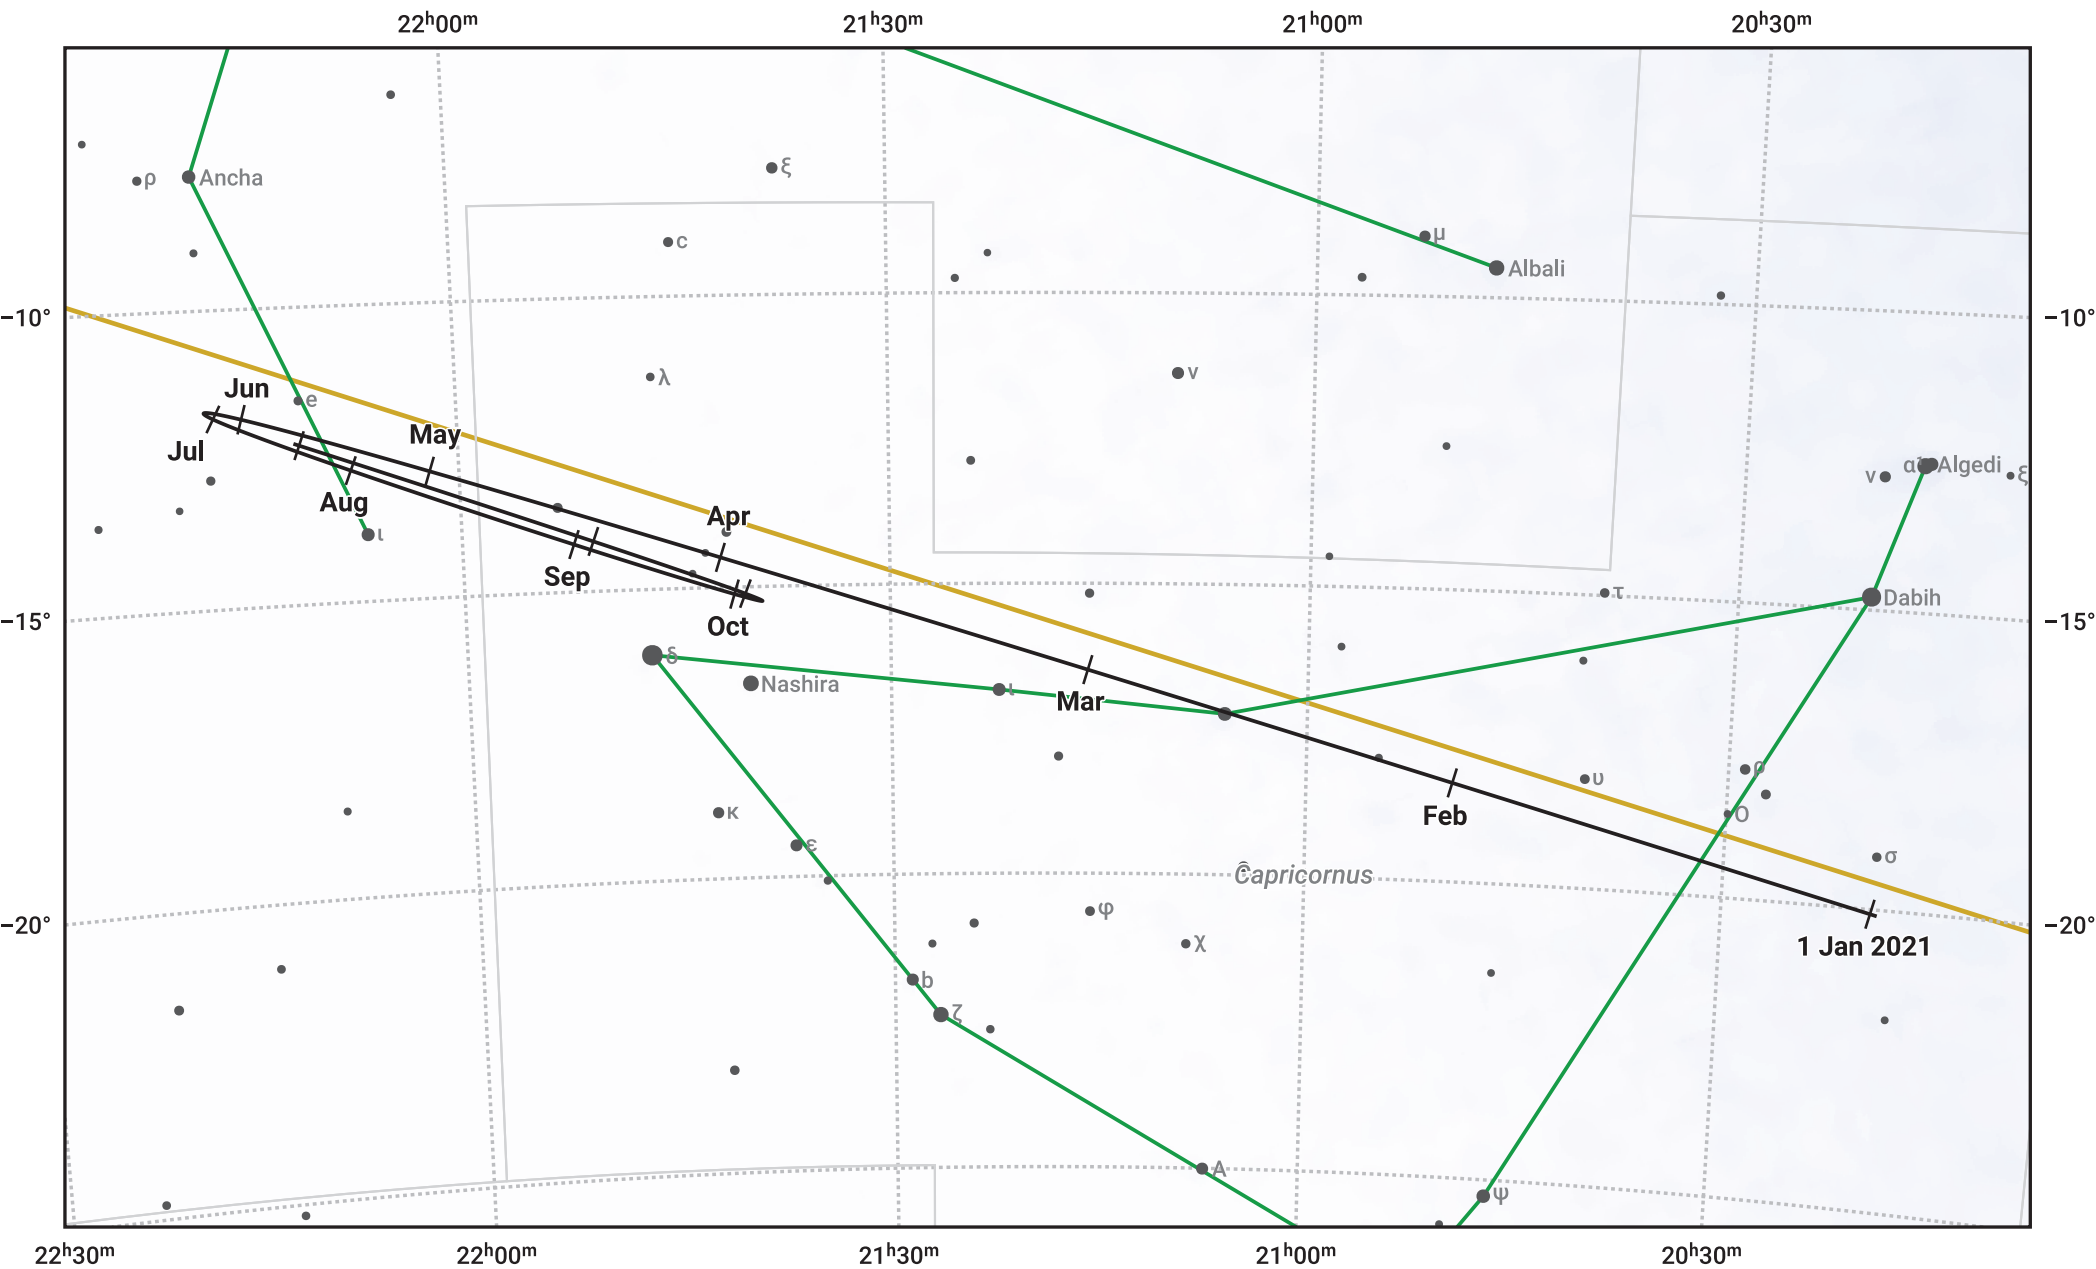

The path of Jupiter in 2021

© Dominic Ford 2011–2024. Date markers placed at midnight UTC. Downloaded from <https://in-the-sky.org>

Date	Mag	Angular size
2021 Jan 1	-2.0	32.2"
2021 Apr 1	-2.1	34.0"
2021 Jul 1	-2.7	44.3"
2021 Oct 1	-2.7	45.3"
2022 Jan 1	-2.2	34.6"