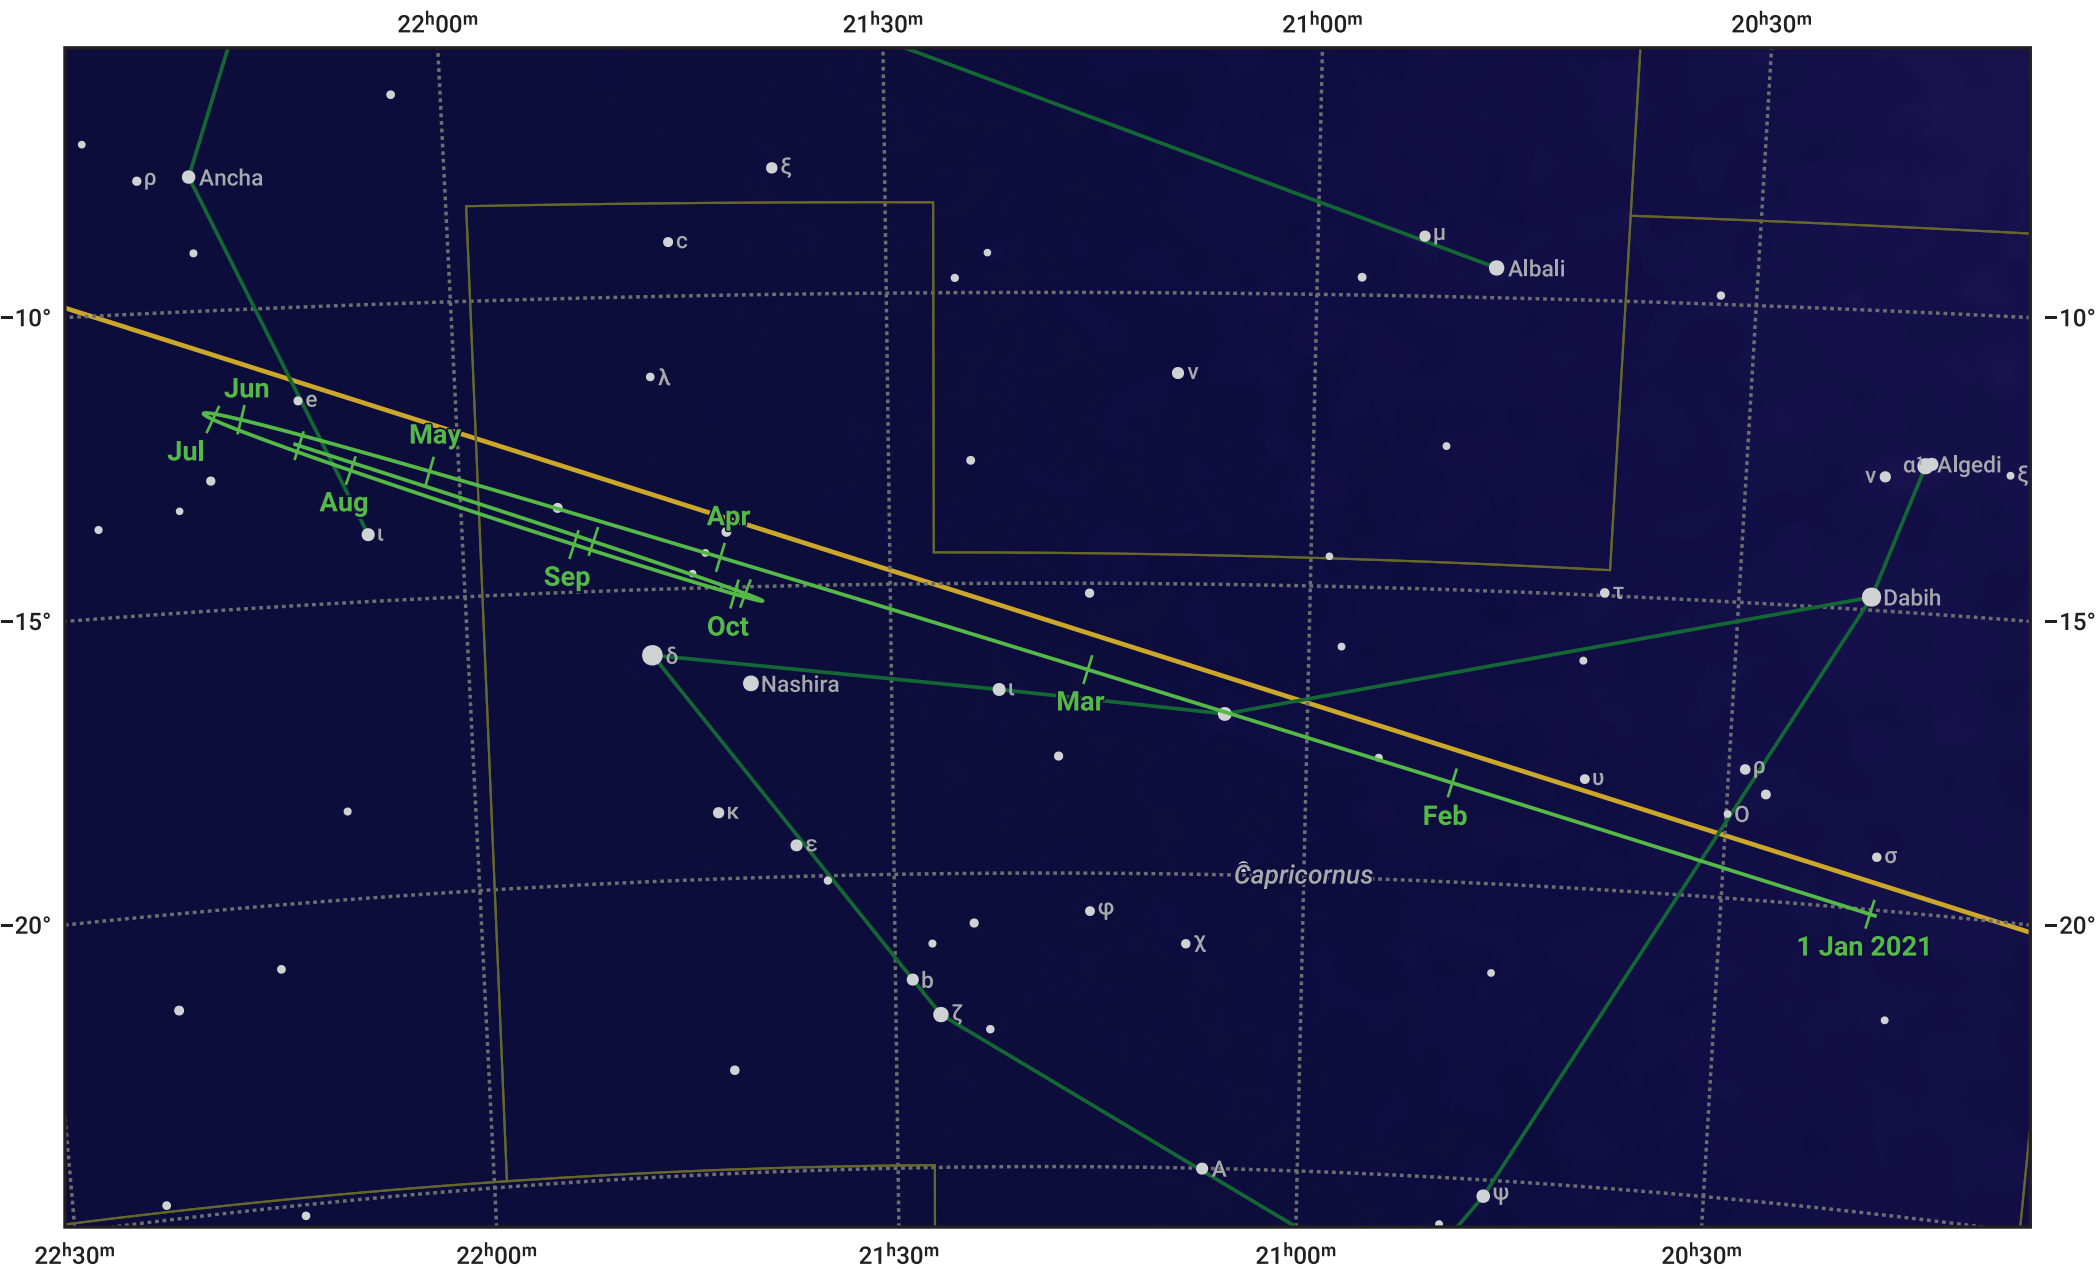

The path of Jupiter in 2021

© Dominic Ford 2011–2024. Date markers placed at midnight UTC. Downloaded from <https://in-the-sky.org>

Magnitude scale: • 6.0 • 5.0 • 4.0 ● 3.0 ● 2.0

— Ecliptic Plane

- Galaxy
- Bright nebula
- Open cluster
- ⊕ Globular cluster

Date	Mag	Angular size
2021 Jan 1	-2.0	32.2"
2021 Apr 1	-2.1	34.0"
2021 Jul 1	-2.7	44.3"
2021 Oct 1	-2.7	45.3"
2022 Jan 1	-2.2	34.6"