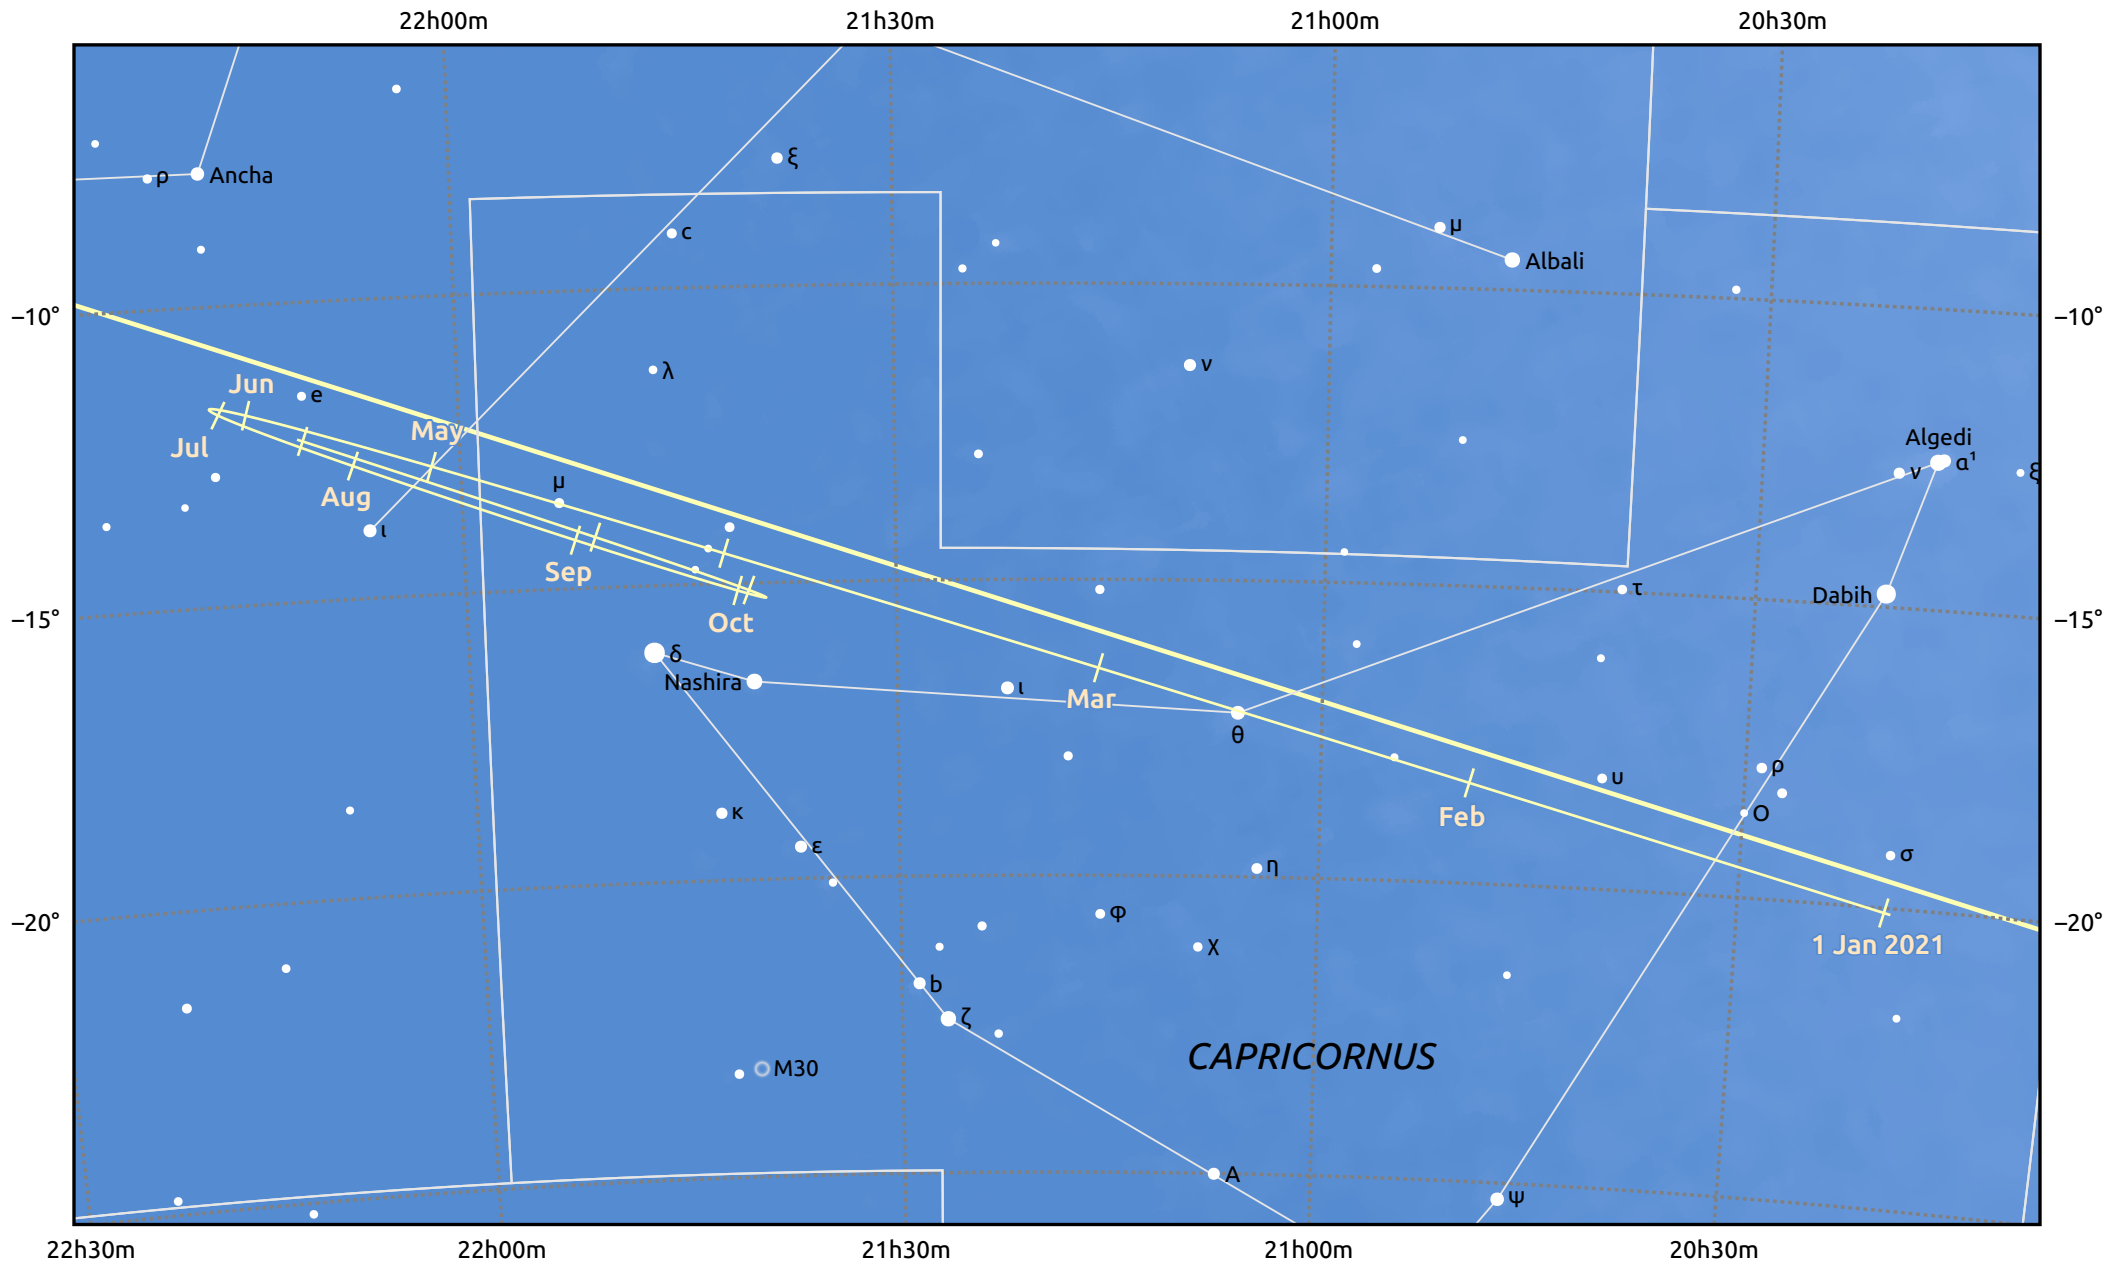

The path of Jupiter in 2021

© Dominic Ford 2011–2025. Date markers placed at midnight UTC. Downloaded from <https://in-the-sky.org>

Magnitude scale: • 6.0 • 5.0 • 4.0 • 3.0 ● 2.0

— Ecliptic Plane

- Galaxy
- Bright nebula
- Open cluster
- Globular cluster
- Planetary nebula

Date	Mag	Angular size
2021 Jan 1	-2.0	32.2"
2021 Apr 1	-2.1	34.0"
2021 Jul 1	-2.7	44.3"
2021 Oct 1	-2.7	45.3"
2022 Jan 1	-2.2	34.6"