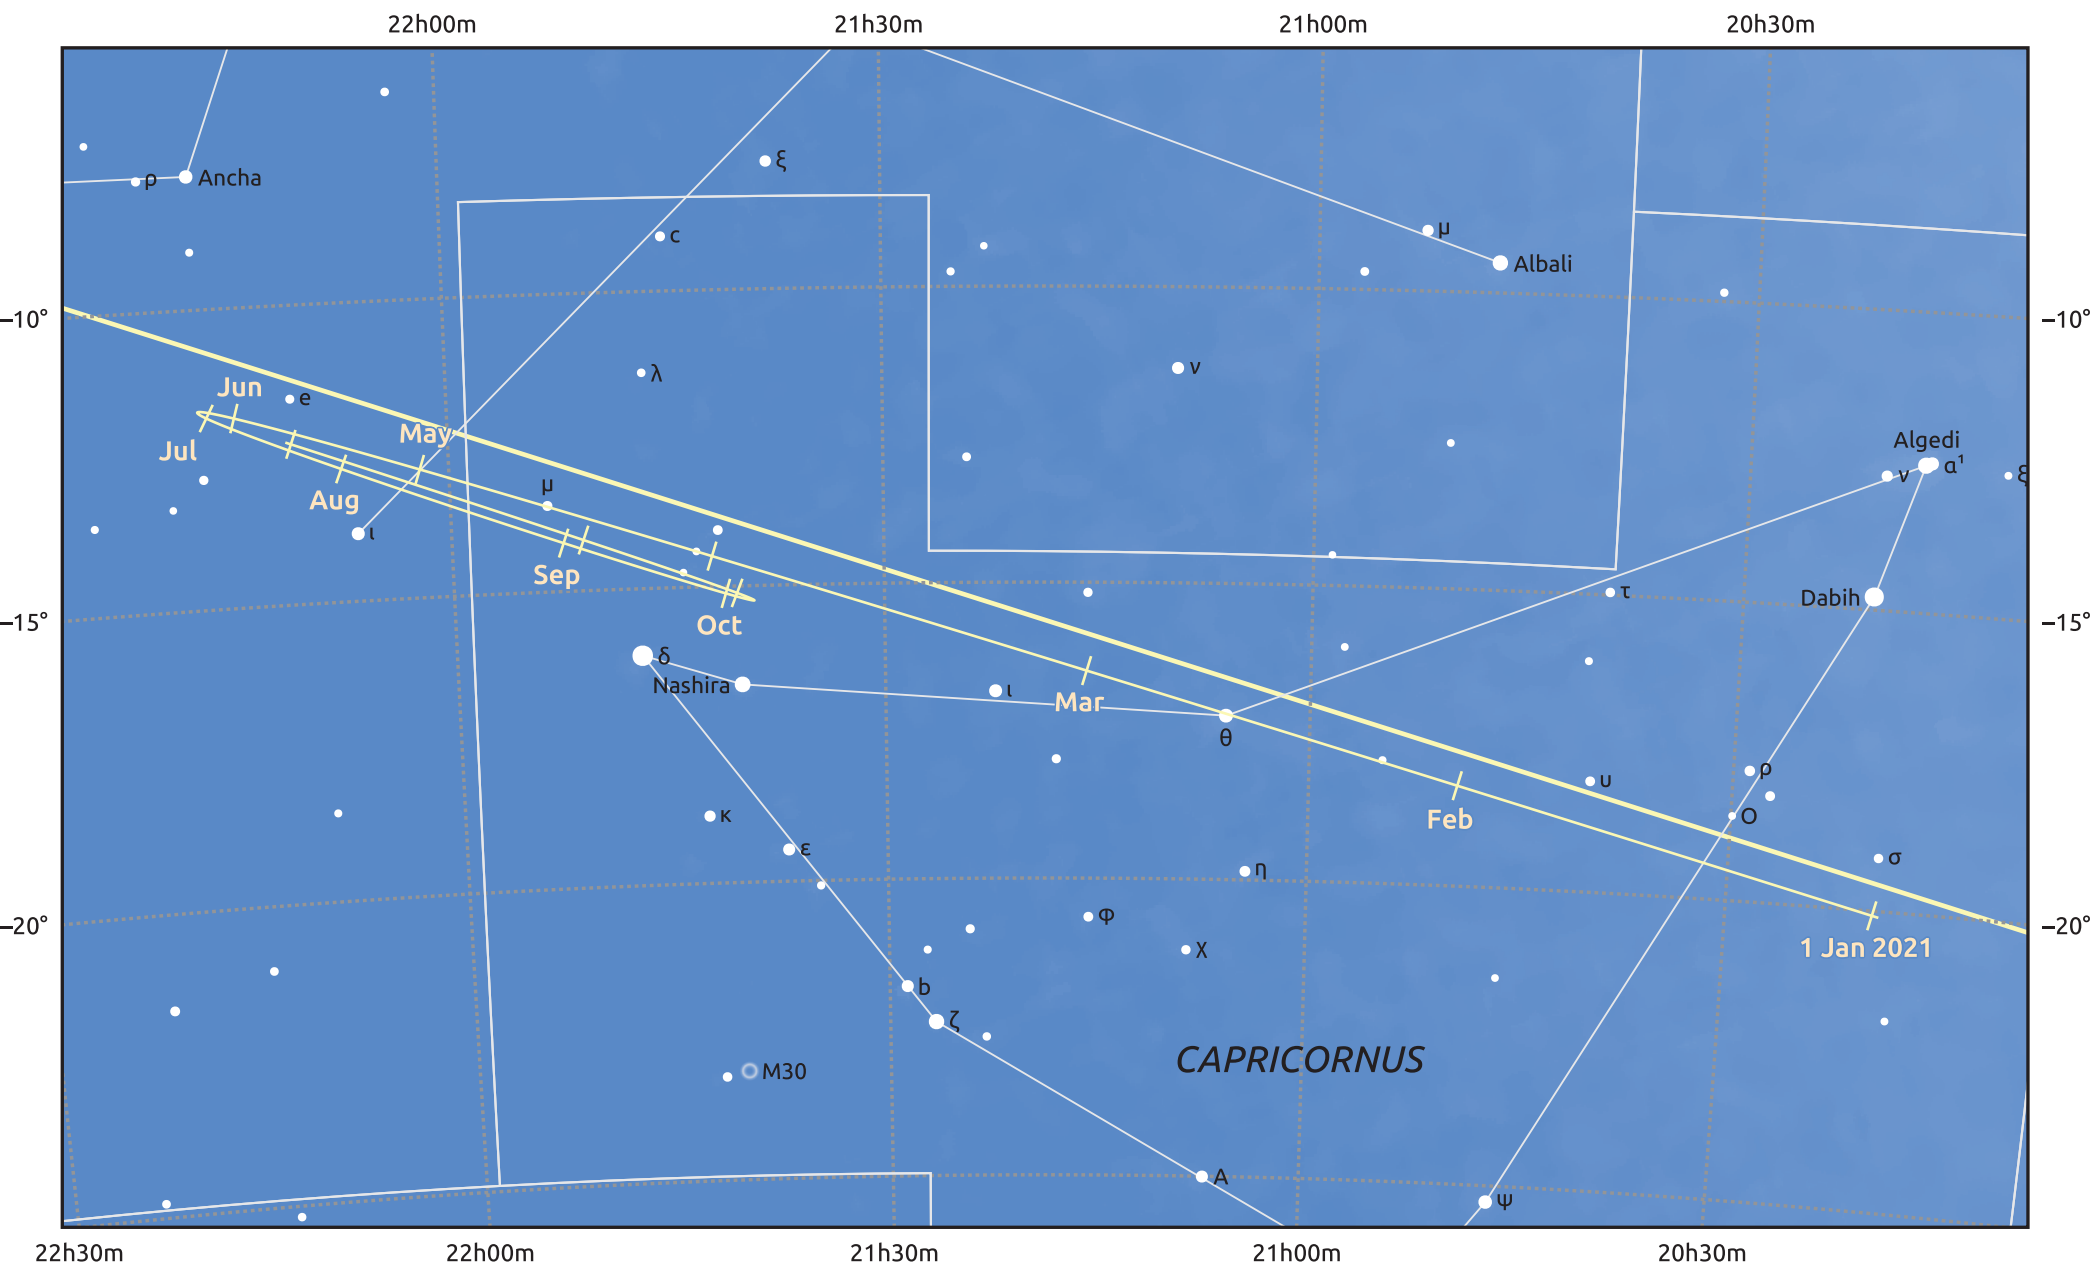

The path of Jupiter in 2021

© Dominic Ford 2011–2025. Date markers placed at midnight UTC. Downloaded from <https://in-the-sky.org>

Magnitude scale: • 6.0 • 5.0 • 4.0 • 3.0 ● 2.0

— Ecliptic Plane

Galaxy Bright nebula Open cluster Globular cluster Planetary nebula

Date	Mag	Angular size
2021 Jan 1	-2.0	32.2"
2021 Apr 1	-2.1	34.0"
2021 Jul 1	-2.7	44.3"
2021 Oct 1	-2.7	45.3"
2022 Jan 1	-2.2	34.6"