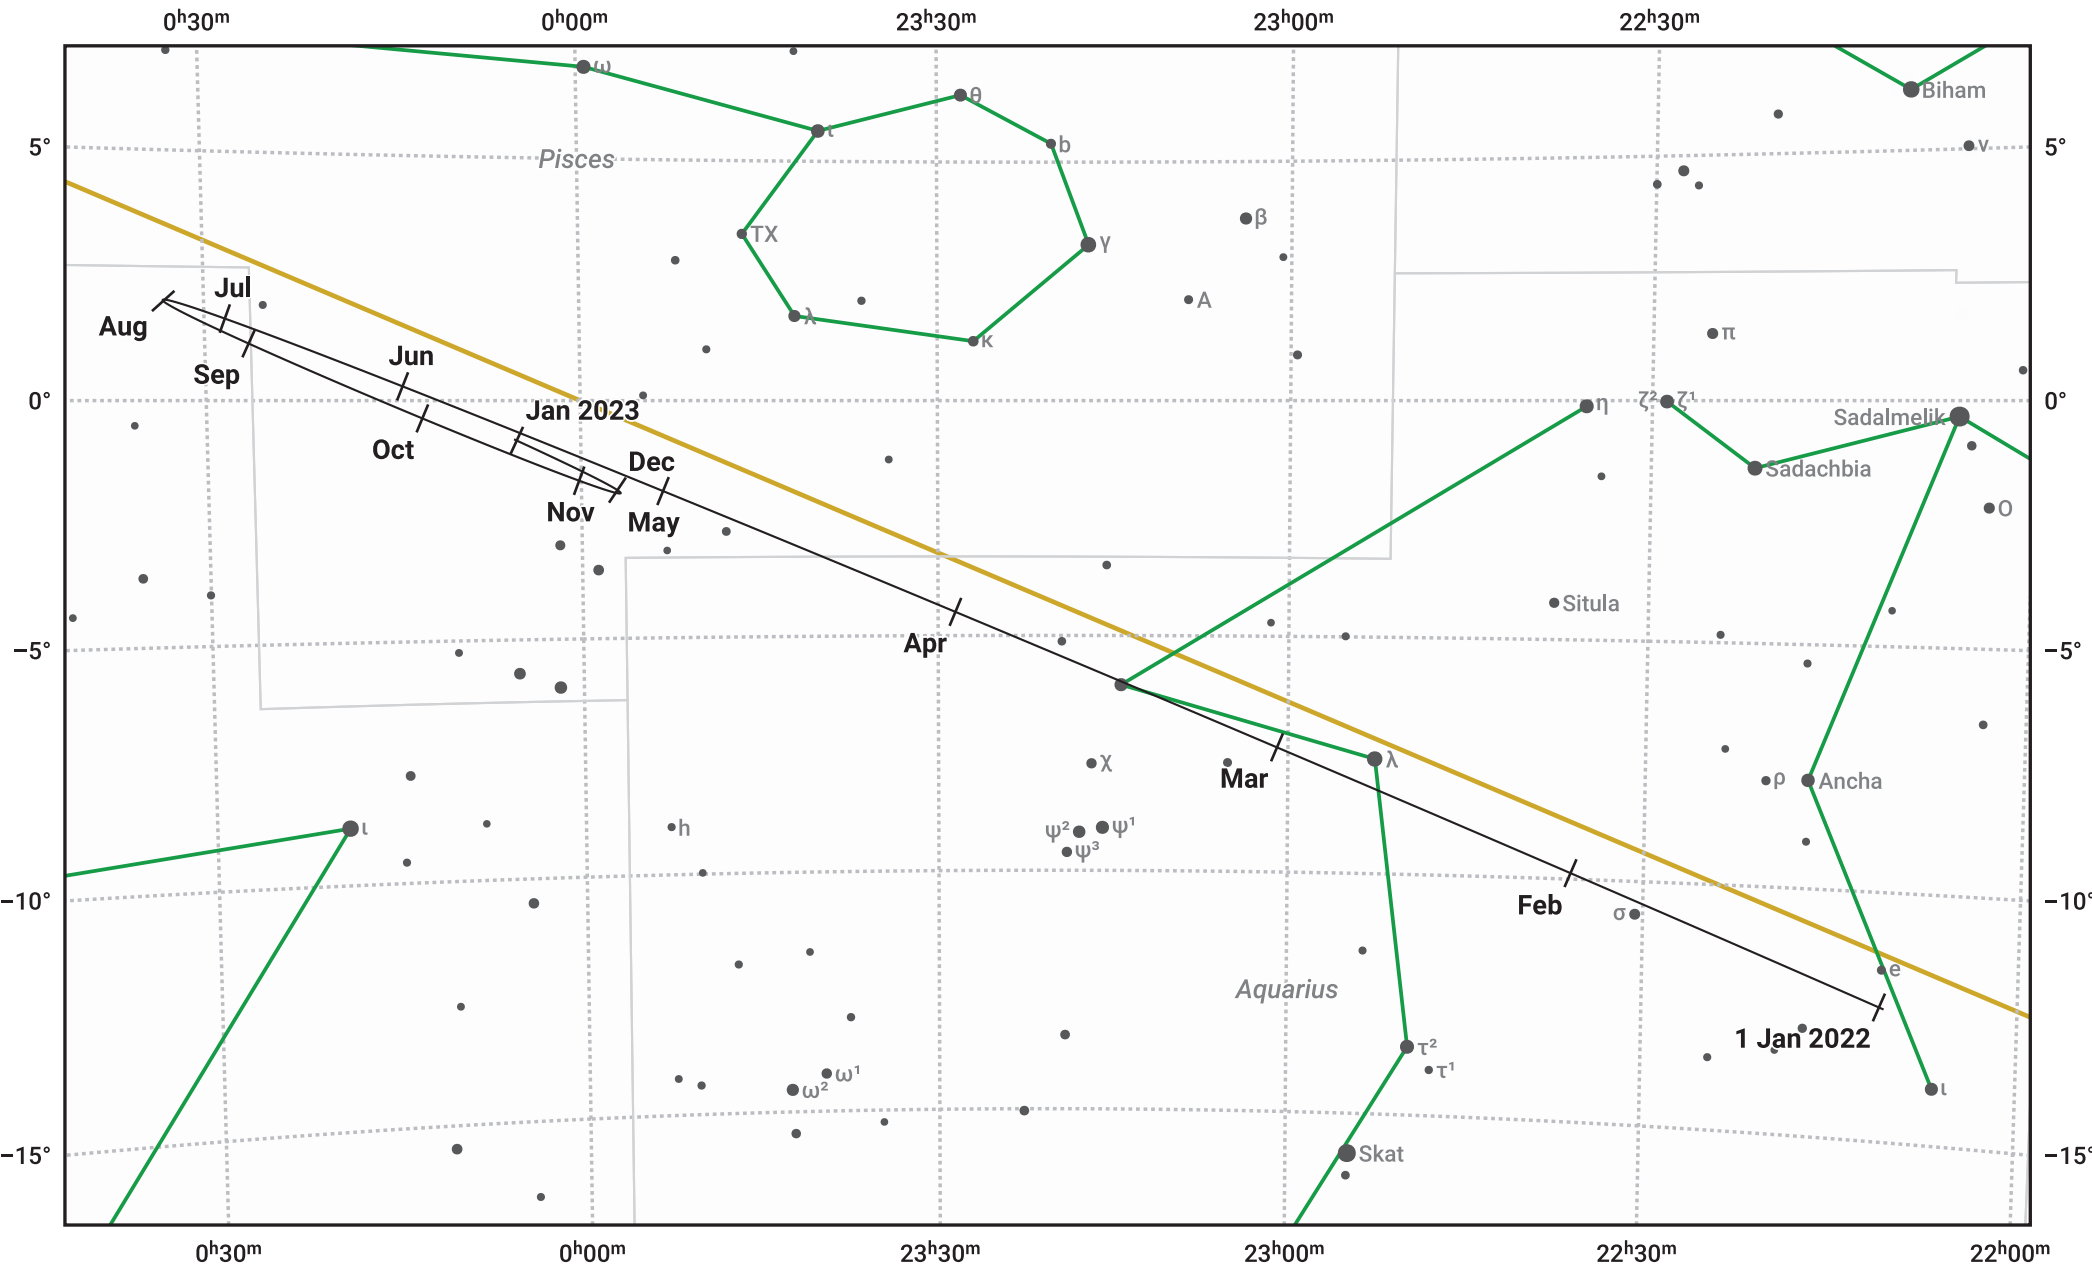

# The path of Jupiter in 2022

© Dominic Ford 2011–2024. Date markers placed at midnight UTC. Downloaded from <https://in-the-sky.org>

Magnitude scale: • 6.0 • 5.0 • 4.0 • 3.0 • 2.0

— Ecliptic Plane

- Galaxy
- Bright nebula
- Open cluster
- Globular cluster

Date	Mag	Angular size
2022 Jan 1	-2.2	34.6"
2022 Apr 1	-2.0	32.7"
2022 Jul 1	-2.5	39.9"
2022 Oct 1	-2.9	48.7"
2023 Jan 1	-2.4	38.5"