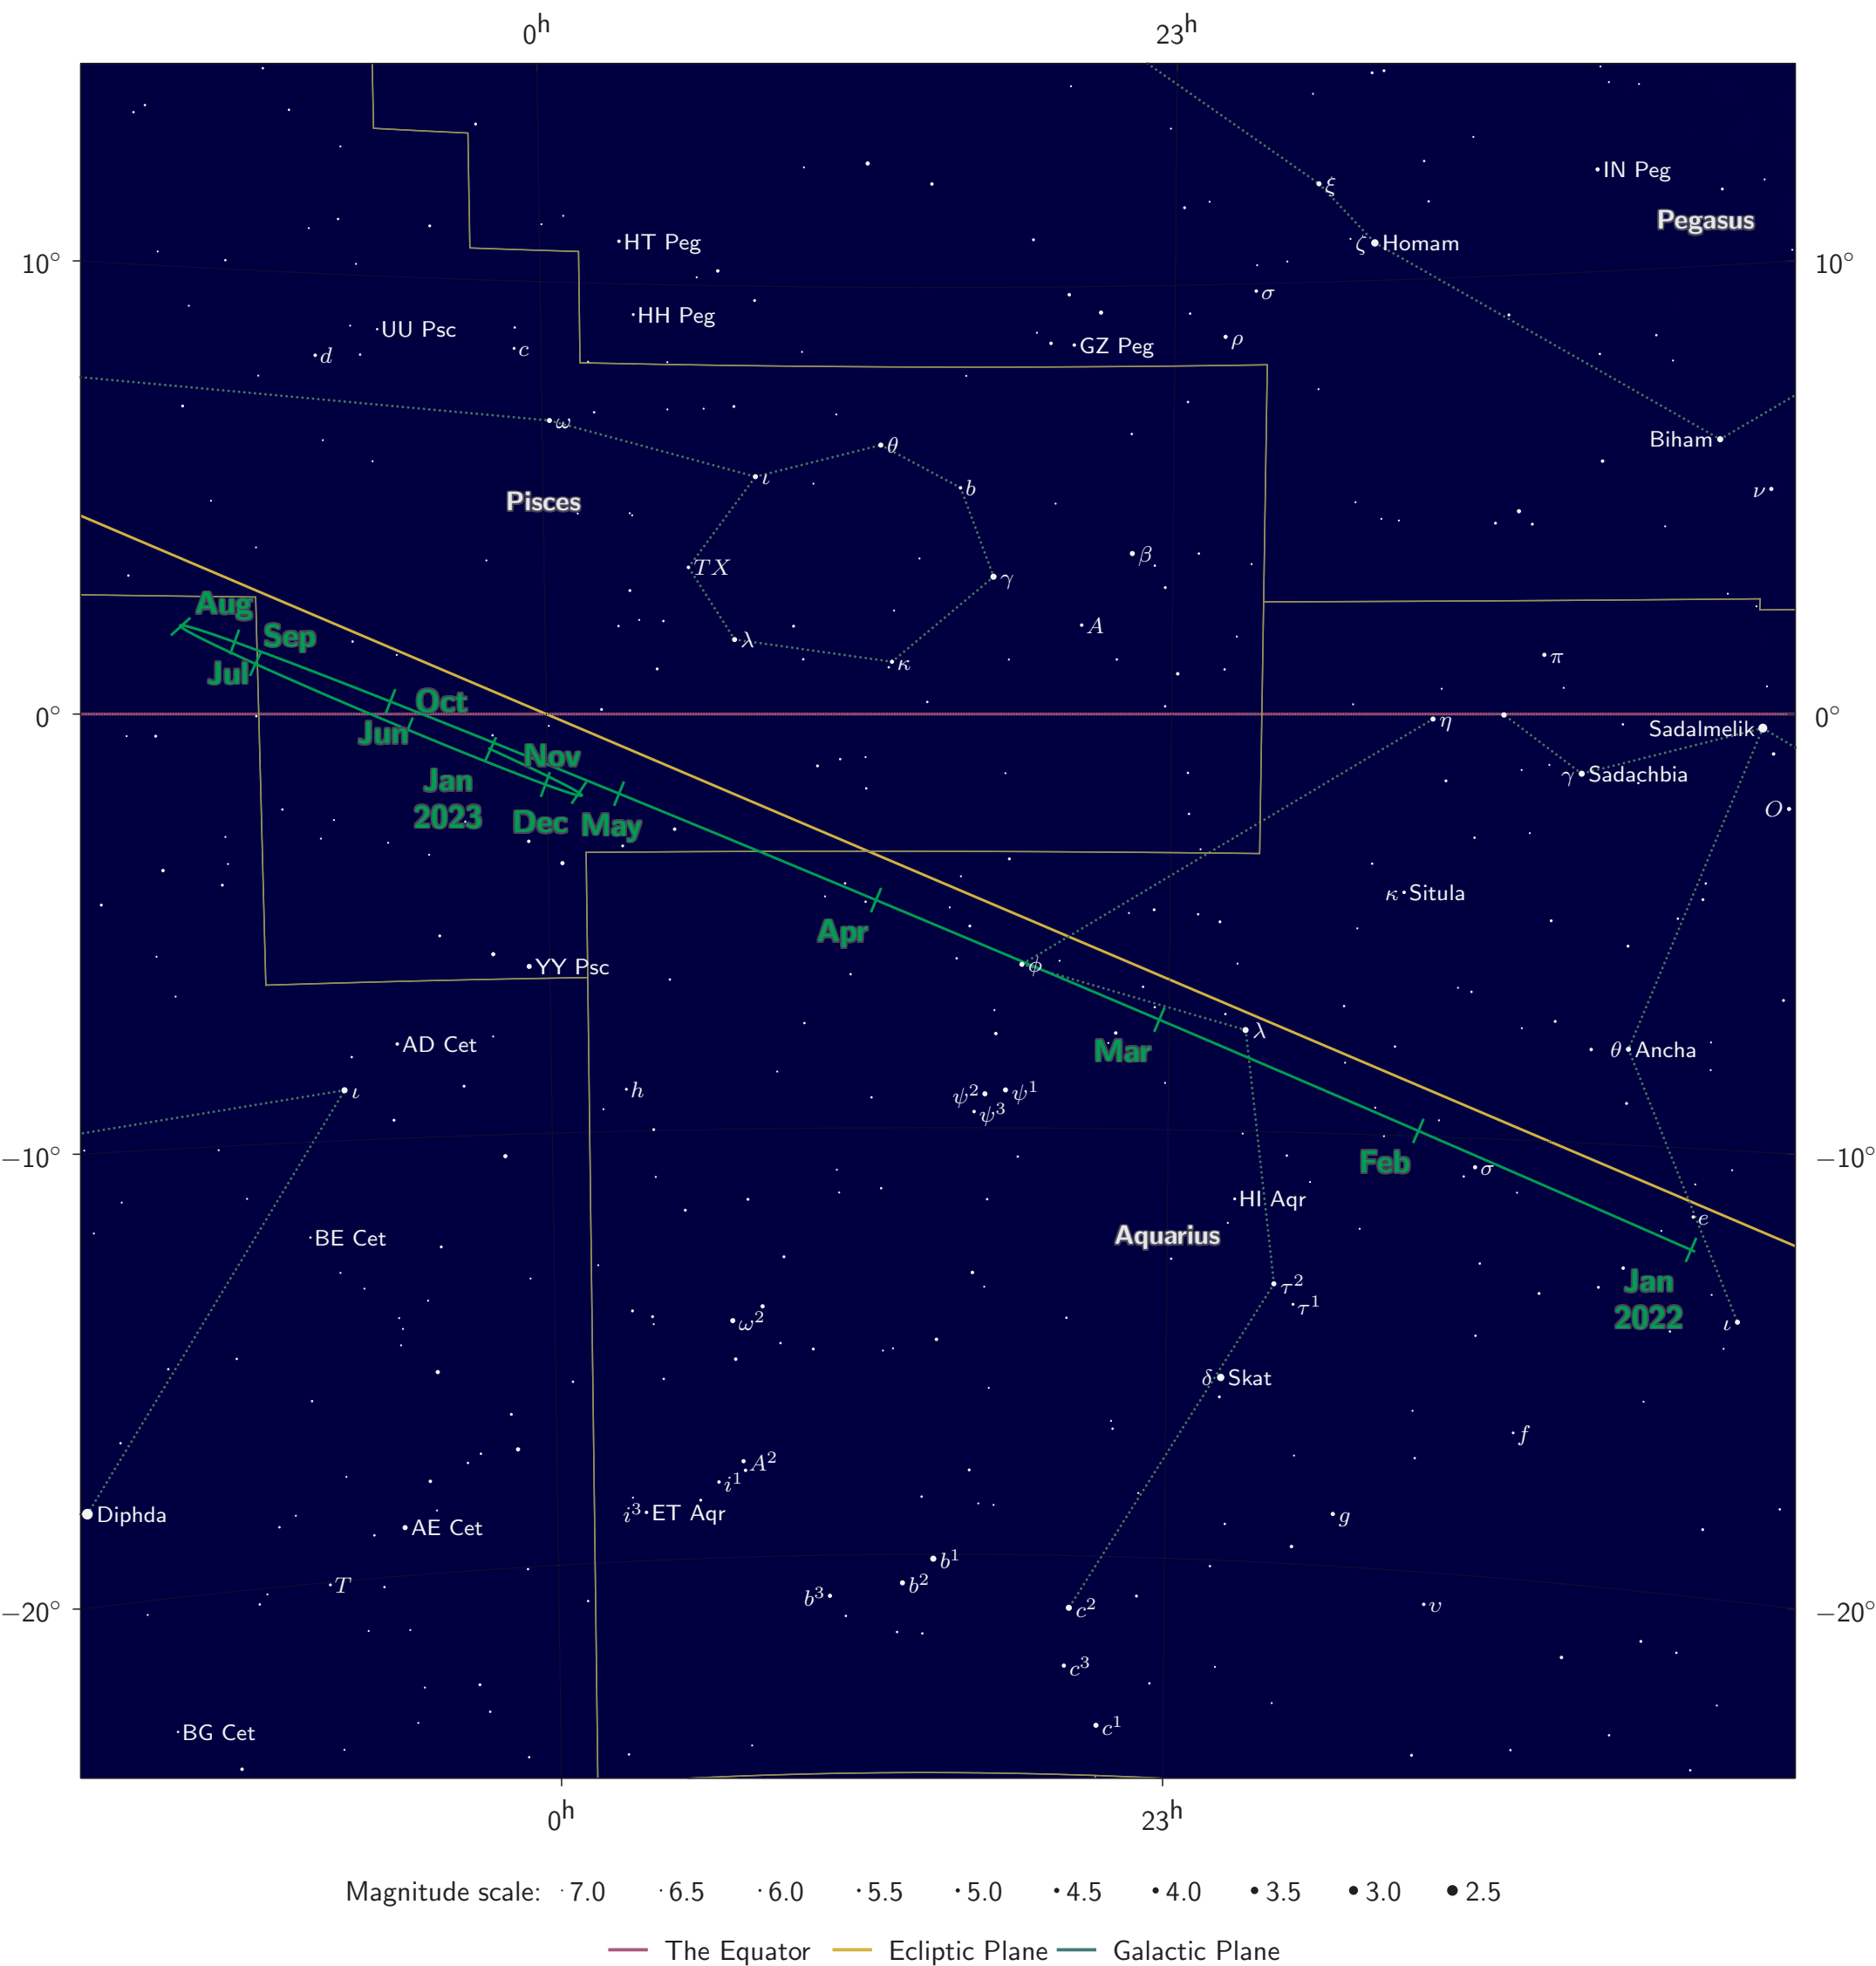

# The path of Jupiter in 2022

Magnitude scale: 7.0 6.5 6.0 5.5 5.0 4.5 4.0 3.5 3.0 2.5

— The Equator — Ecliptic Plane — Galactic Plane