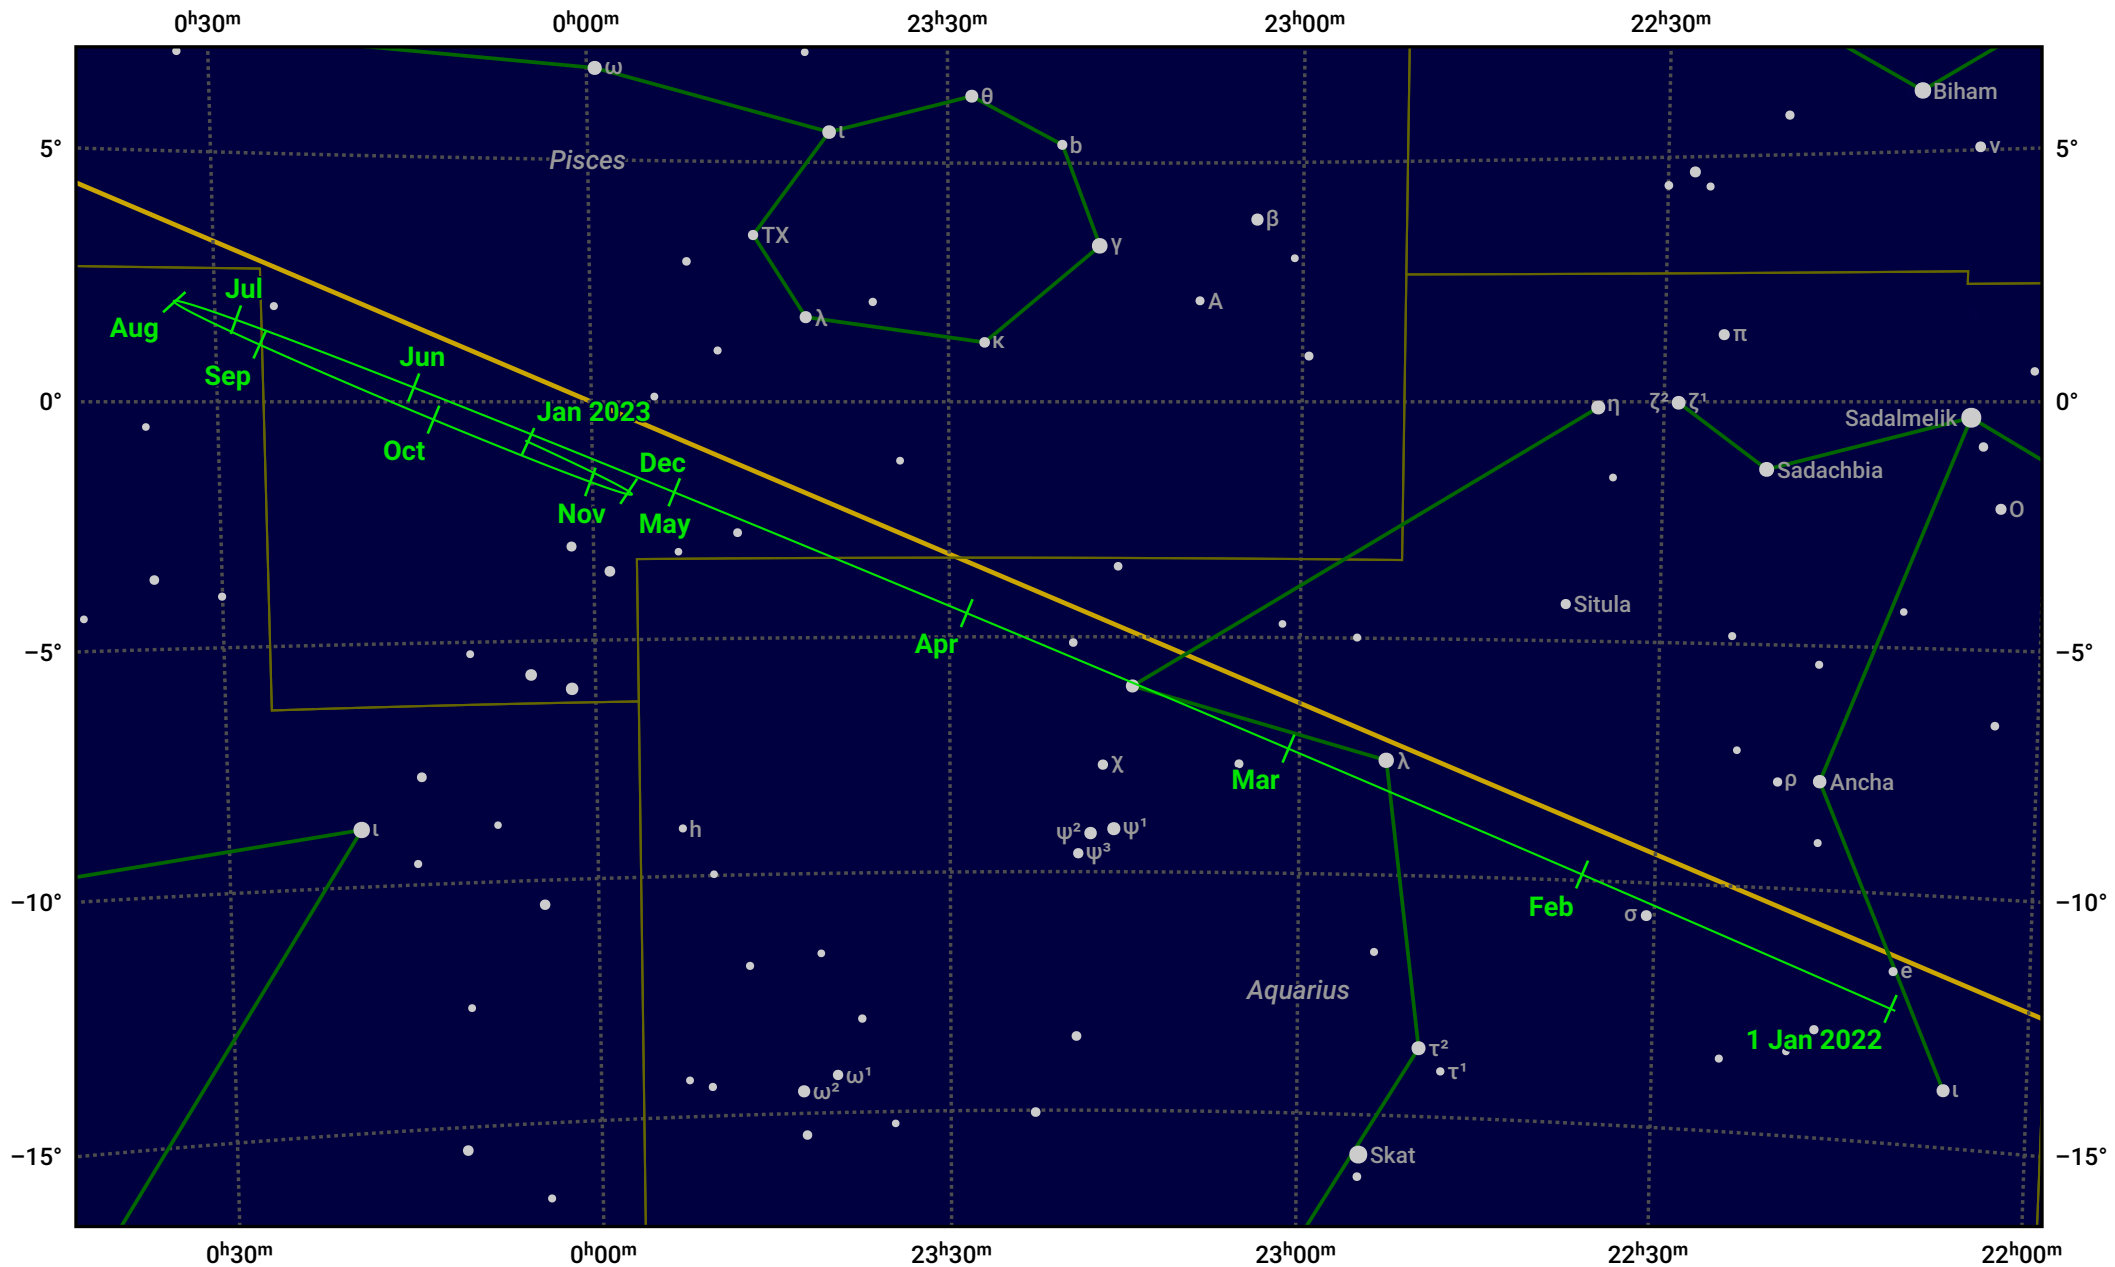

The path of Jupiter in 2022

© Dominic Ford 2011–2024. Date markers placed at midnight UTC. Downloaded from <https://in-the-sky.org>

Magnitude scale: • 6.0 • 5.0 • 4.0 • 3.0 ● 2.0

— Ecliptic Plane

- Galaxy
- Bright nebula
- Open cluster
- ⊕ Globular cluster

Date	Mag	Angular size
2022 Jan 1	-2.2	34.6"
2022 Apr 1	-2.0	32.7"
2022 Jul 1	-2.5	39.9"
2022 Oct 1	-2.9	48.7"
2023 Jan 1	-2.4	38.5"