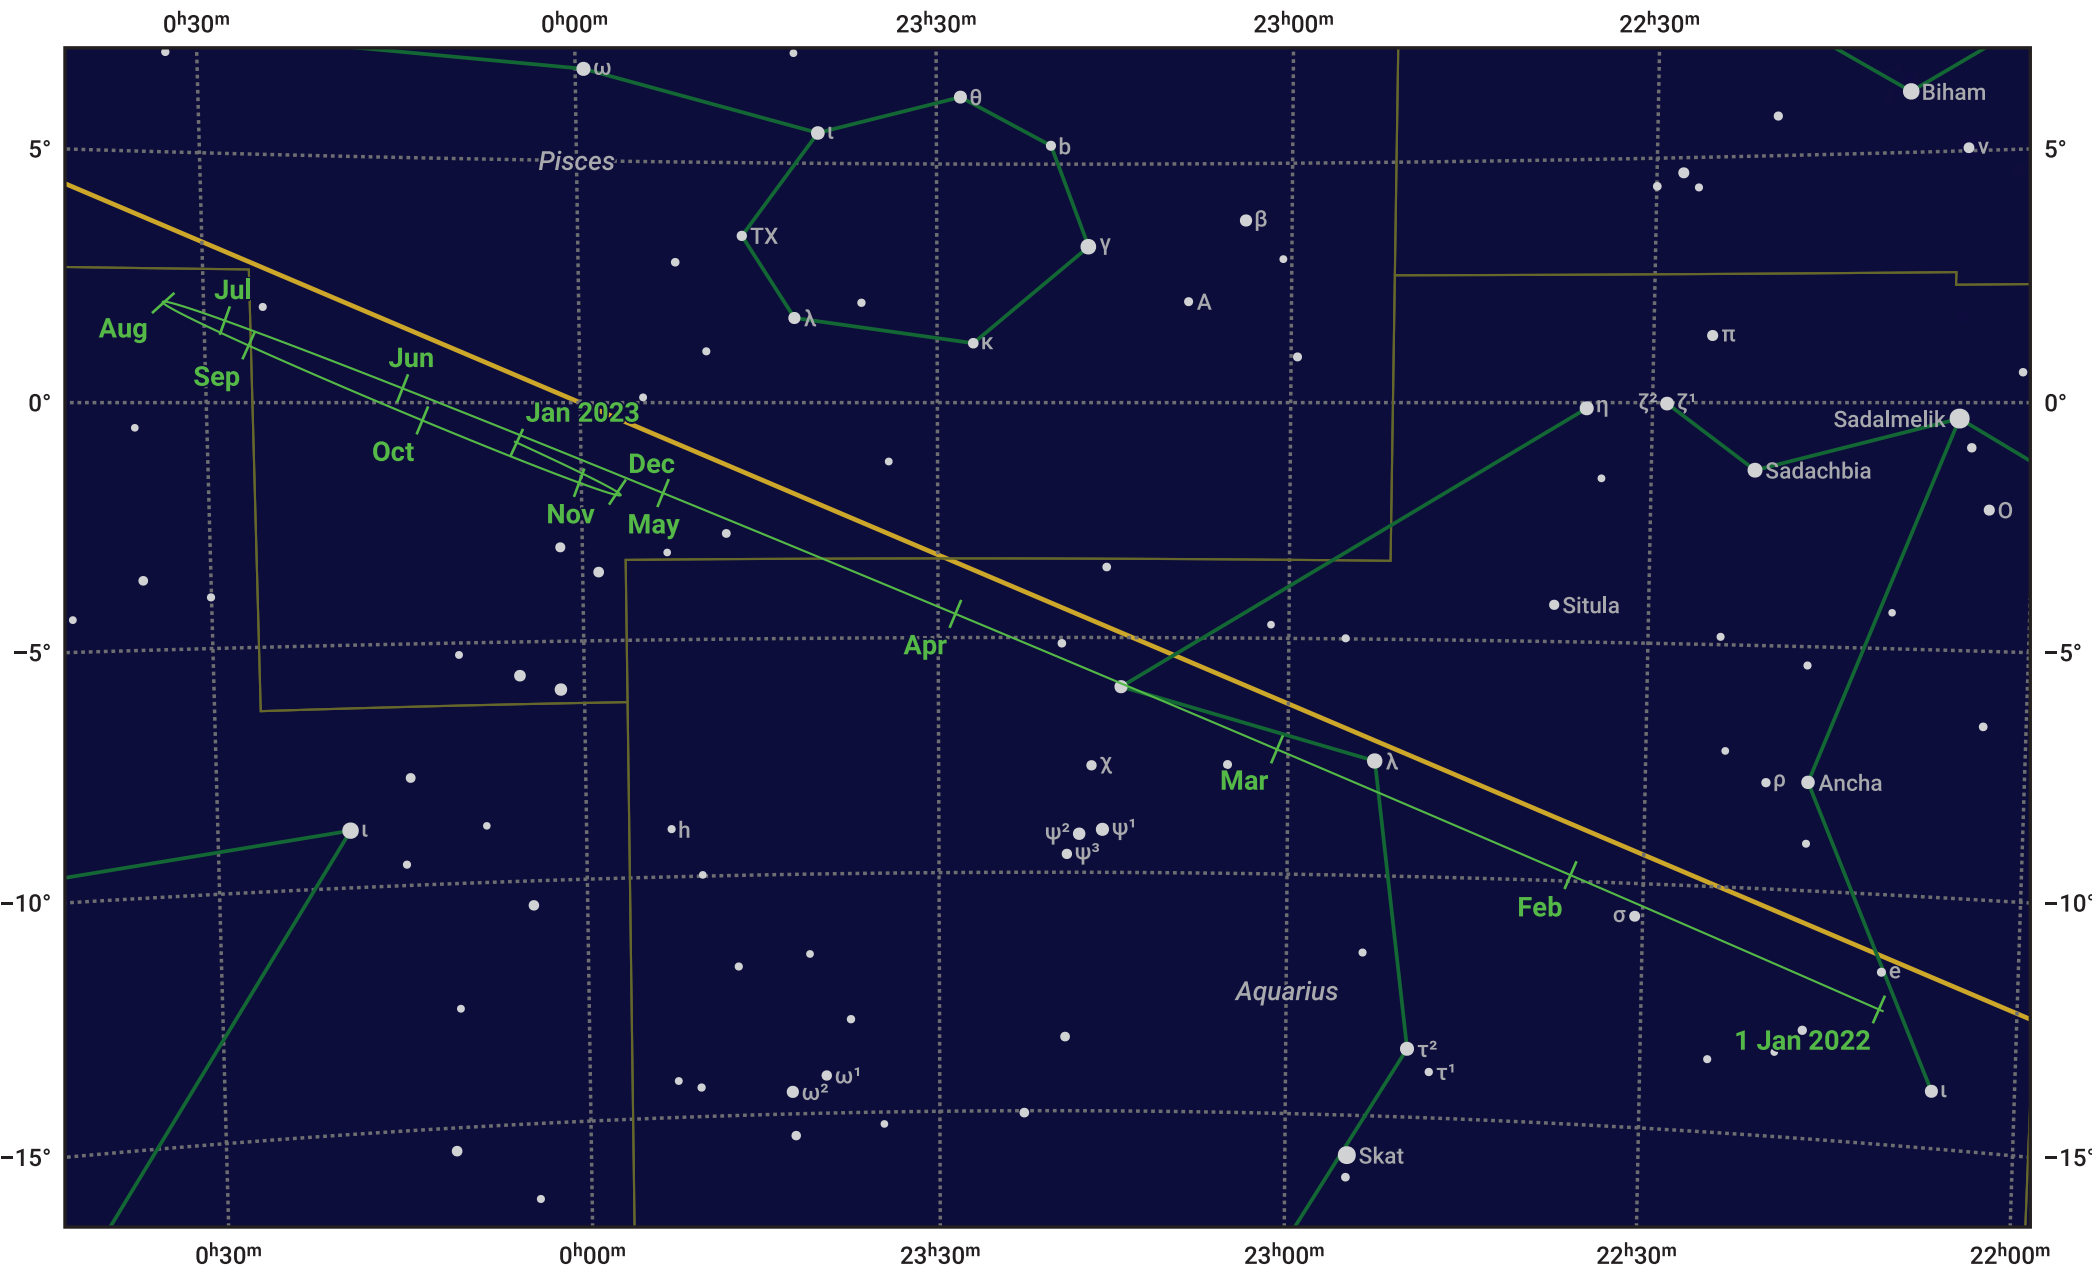

# The path of Jupiter in 2022

© Dominic Ford 2011–2024. Date markers placed at midnight UTC. Downloaded from <https://in-the-sky.org>

Magnitude scale: • 6.0 • 5.0 • 4.0 ● 3.0 ● 2.0

— Ecliptic Plane

- Galaxy
- Bright nebula
- Open cluster
- Globular cluster

Date	Mag	Angular size
2022 Jan 1	-2.2	34.6"
2022 Apr 1	-2.0	32.7"
2022 Jul 1	-2.5	39.9"
2022 Oct 1	-2.9	48.7"
2023 Jan 1	-2.4	38.5"