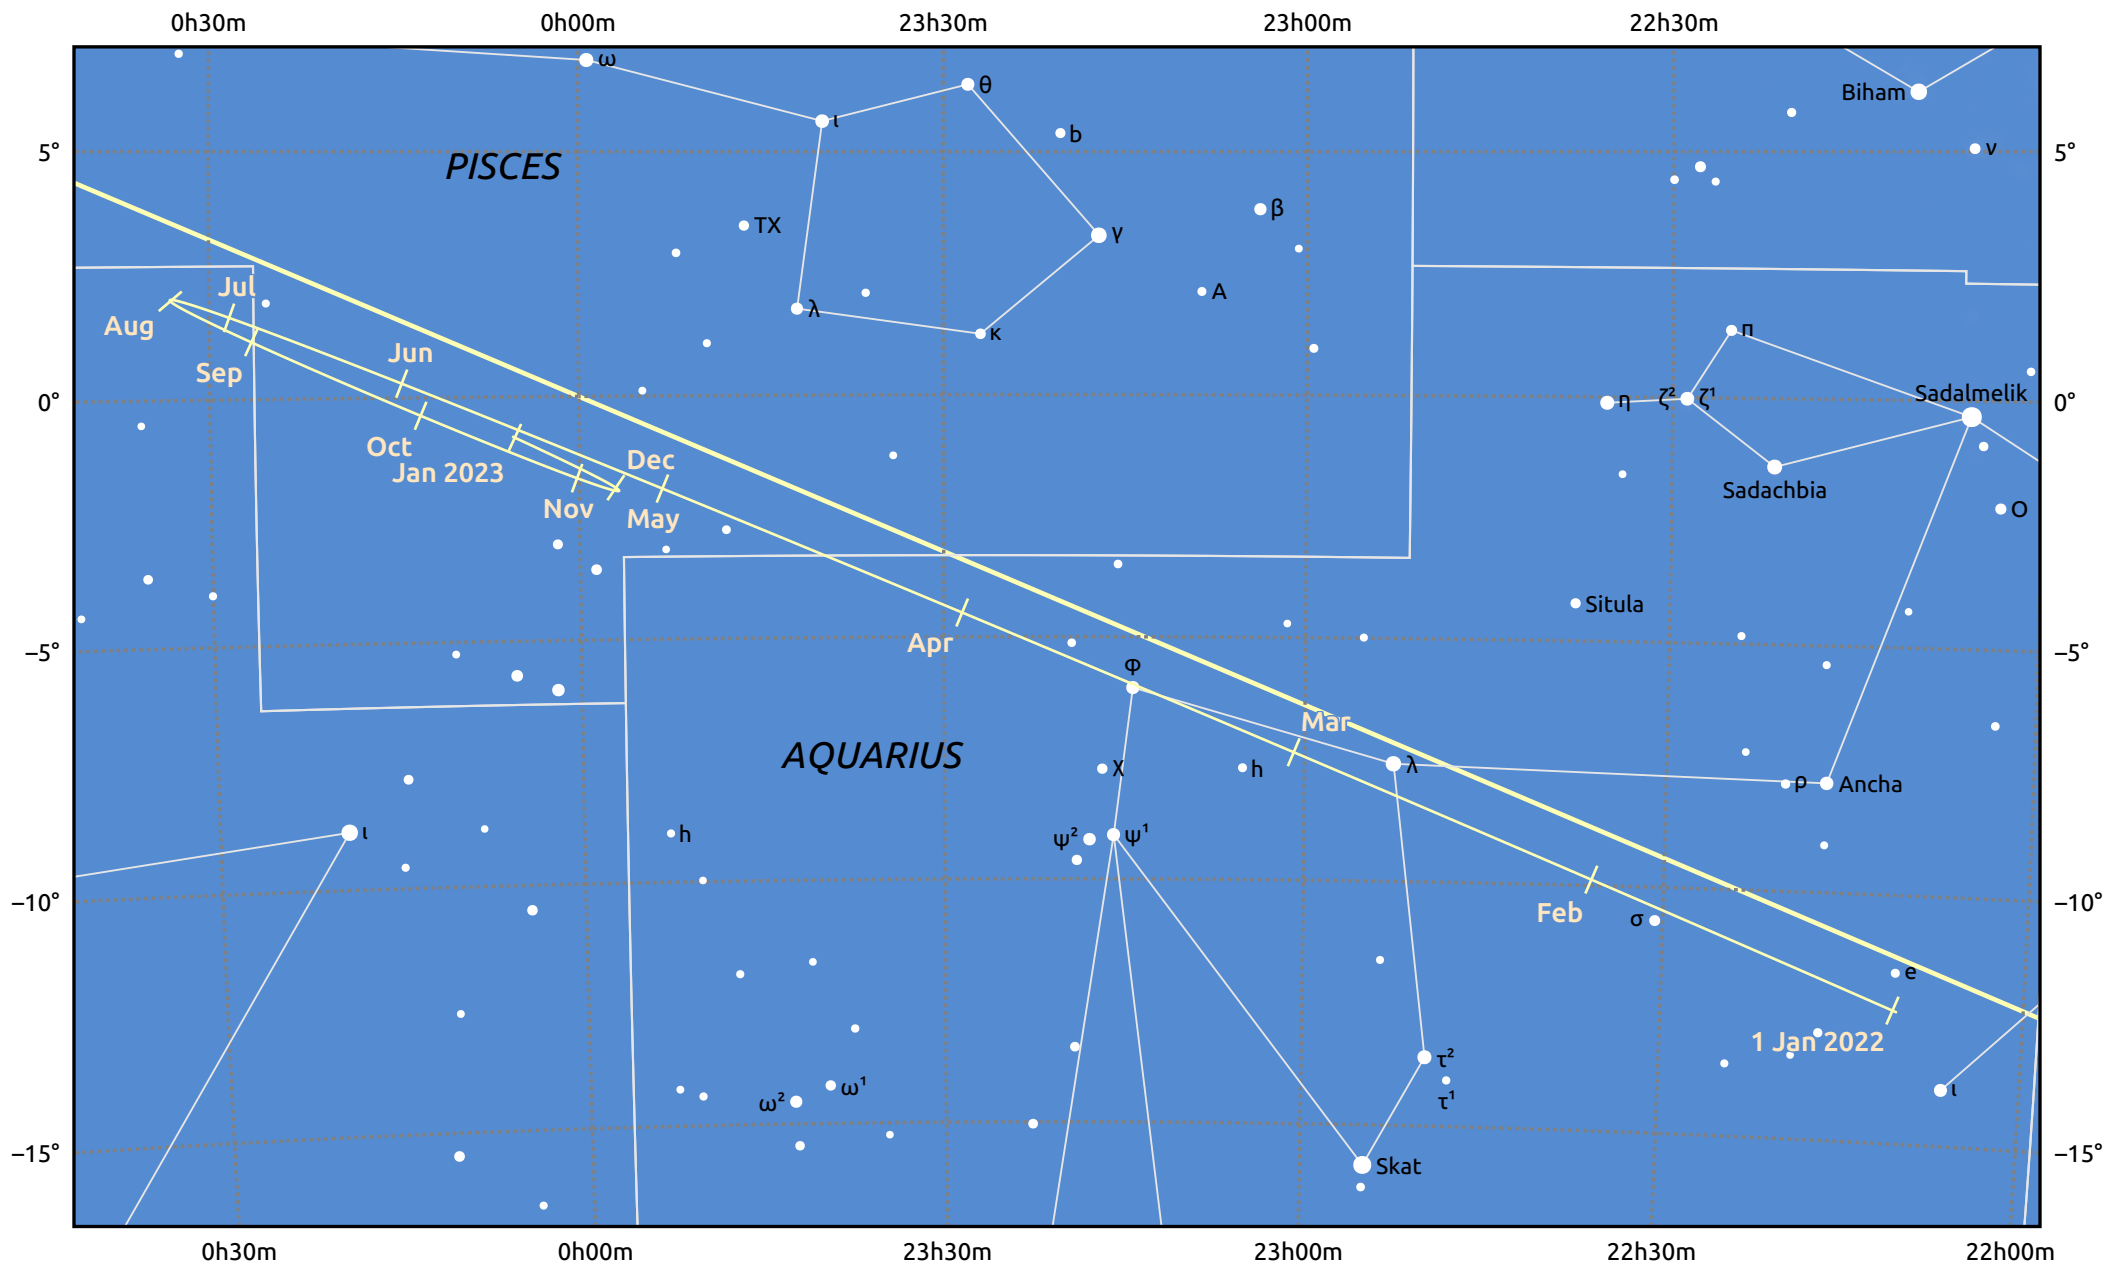

The path of Jupiter in 2022

© Dominic Ford 2011–2025. Date markers placed at midnight UTC. Downloaded from <https://in-the-sky.org>

Magnitude scale: • 6.0 • 5.0 • 4.0 • 3.0 ● 2.0

— Ecliptic Plane

Galaxy Bright nebula Open cluster Globular cluster Planetary nebula

Date	Mag	Angular size
2022 Jan 1	-2.2	34.6"
2022 Apr 1	-2.0	32.7"
2022 Jul 1	-2.5	39.9"
2022 Oct 1	-2.9	48.7"
2023 Jan 1	-2.4	38.5"