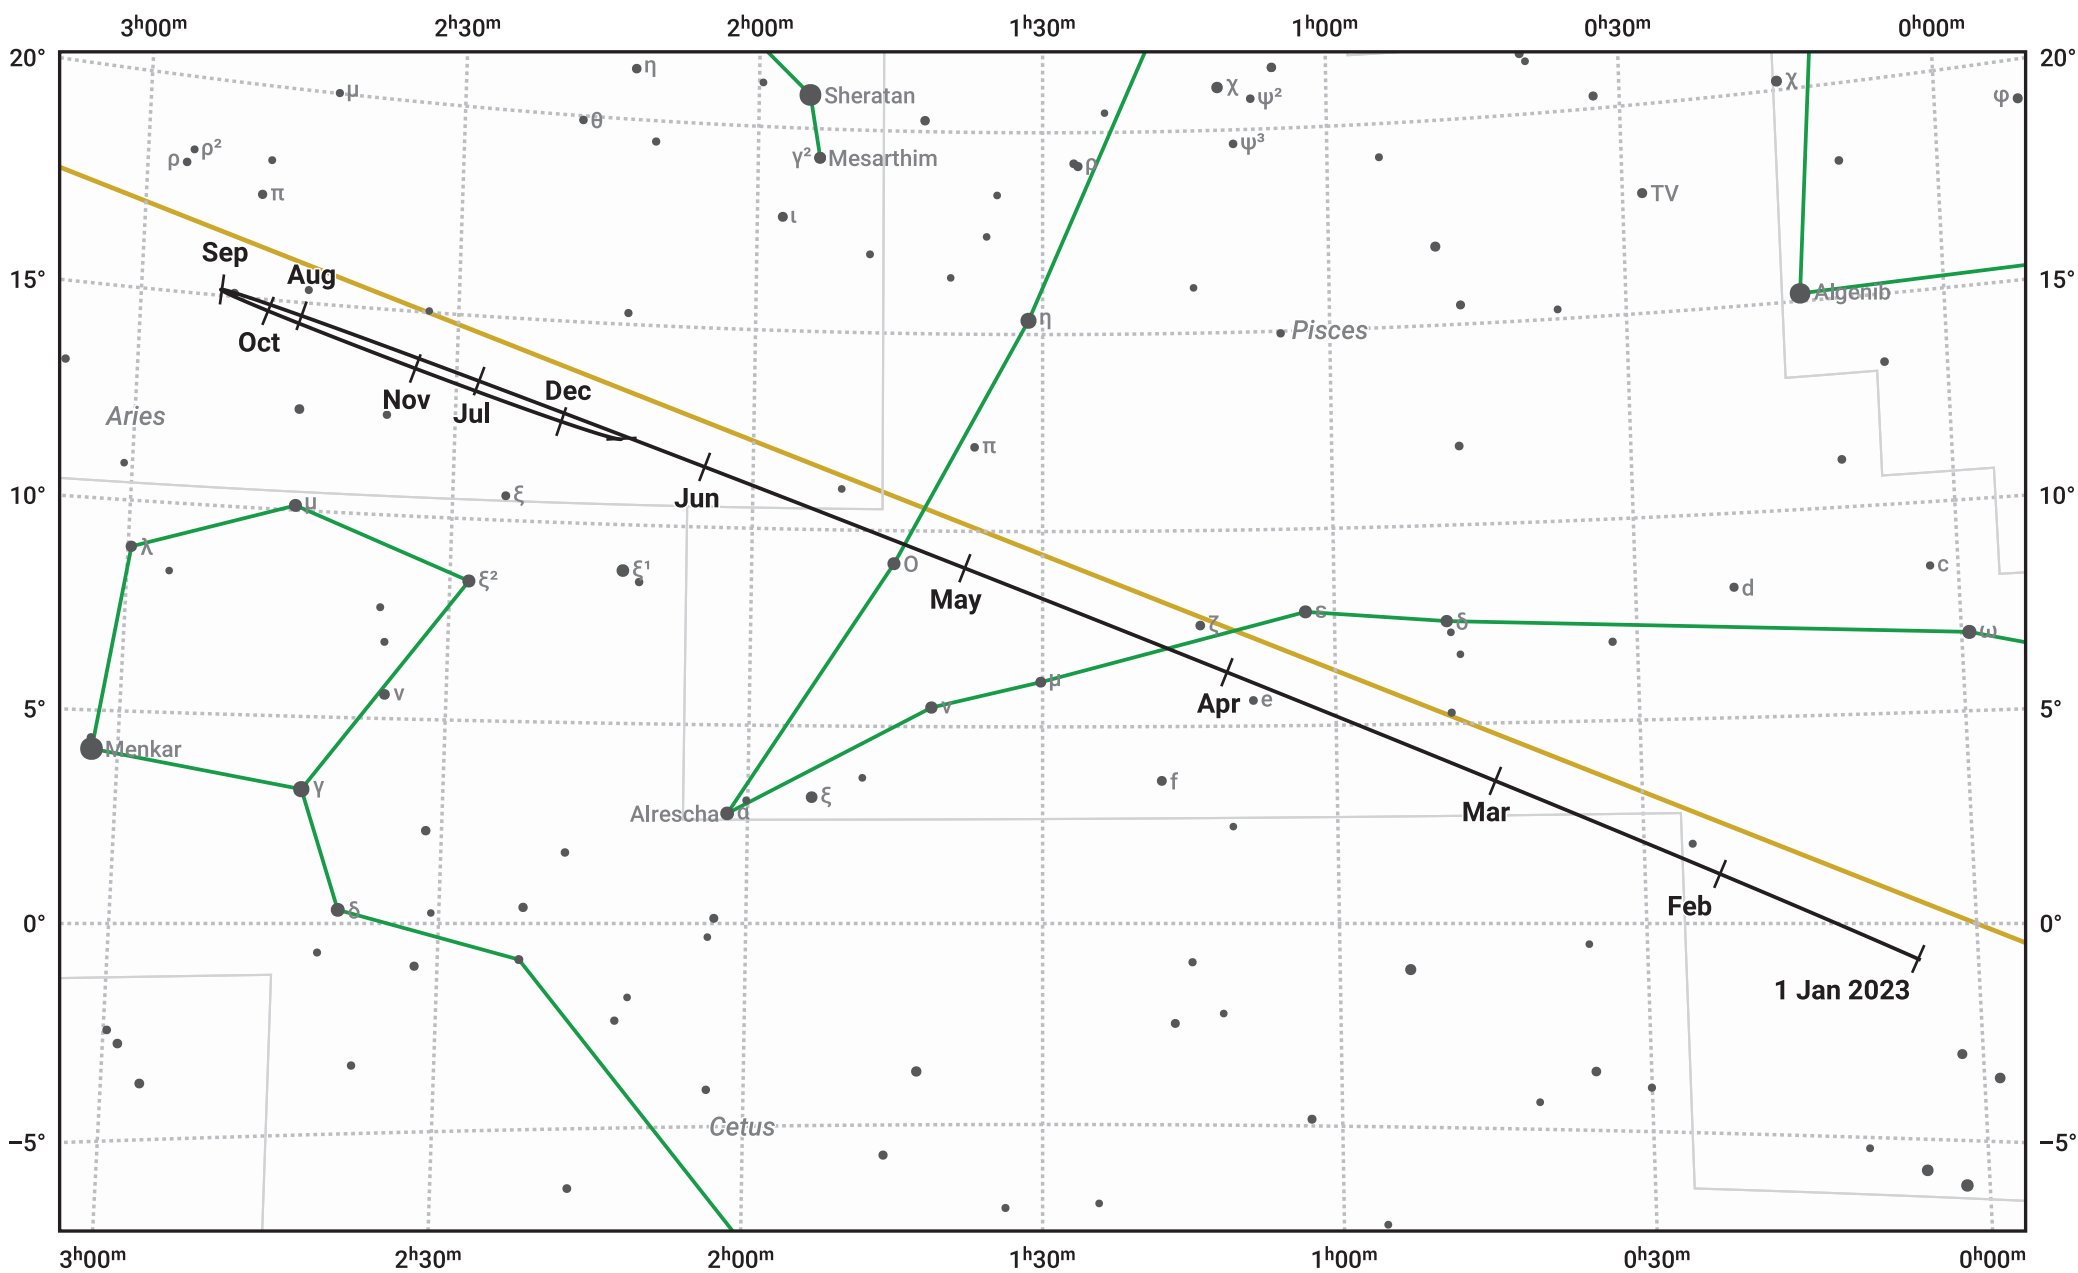

The path of Jupiter in 2023

© Dominic Ford 2011–2024. Date markers placed at midnight UTC. Downloaded from <https://in-the-sky.org>

Magnitude scale: • 6.0 • 5.0 • 4.0 ● 3.0 ●● 2.0

— Ecliptic Plane

- Galaxy
- Bright nebula
- Open cluster
- ⊕ Globular cluster

Date	Mag	Angular size
2023 Jan 1	-2.4	38.5"
2023 Apr 1	-2.0	32.5"
2023 Jul 1	-2.2	35.7"
2023 Oct 1	-2.8	46.7"
2024 Jan 1	-2.6	43.0"