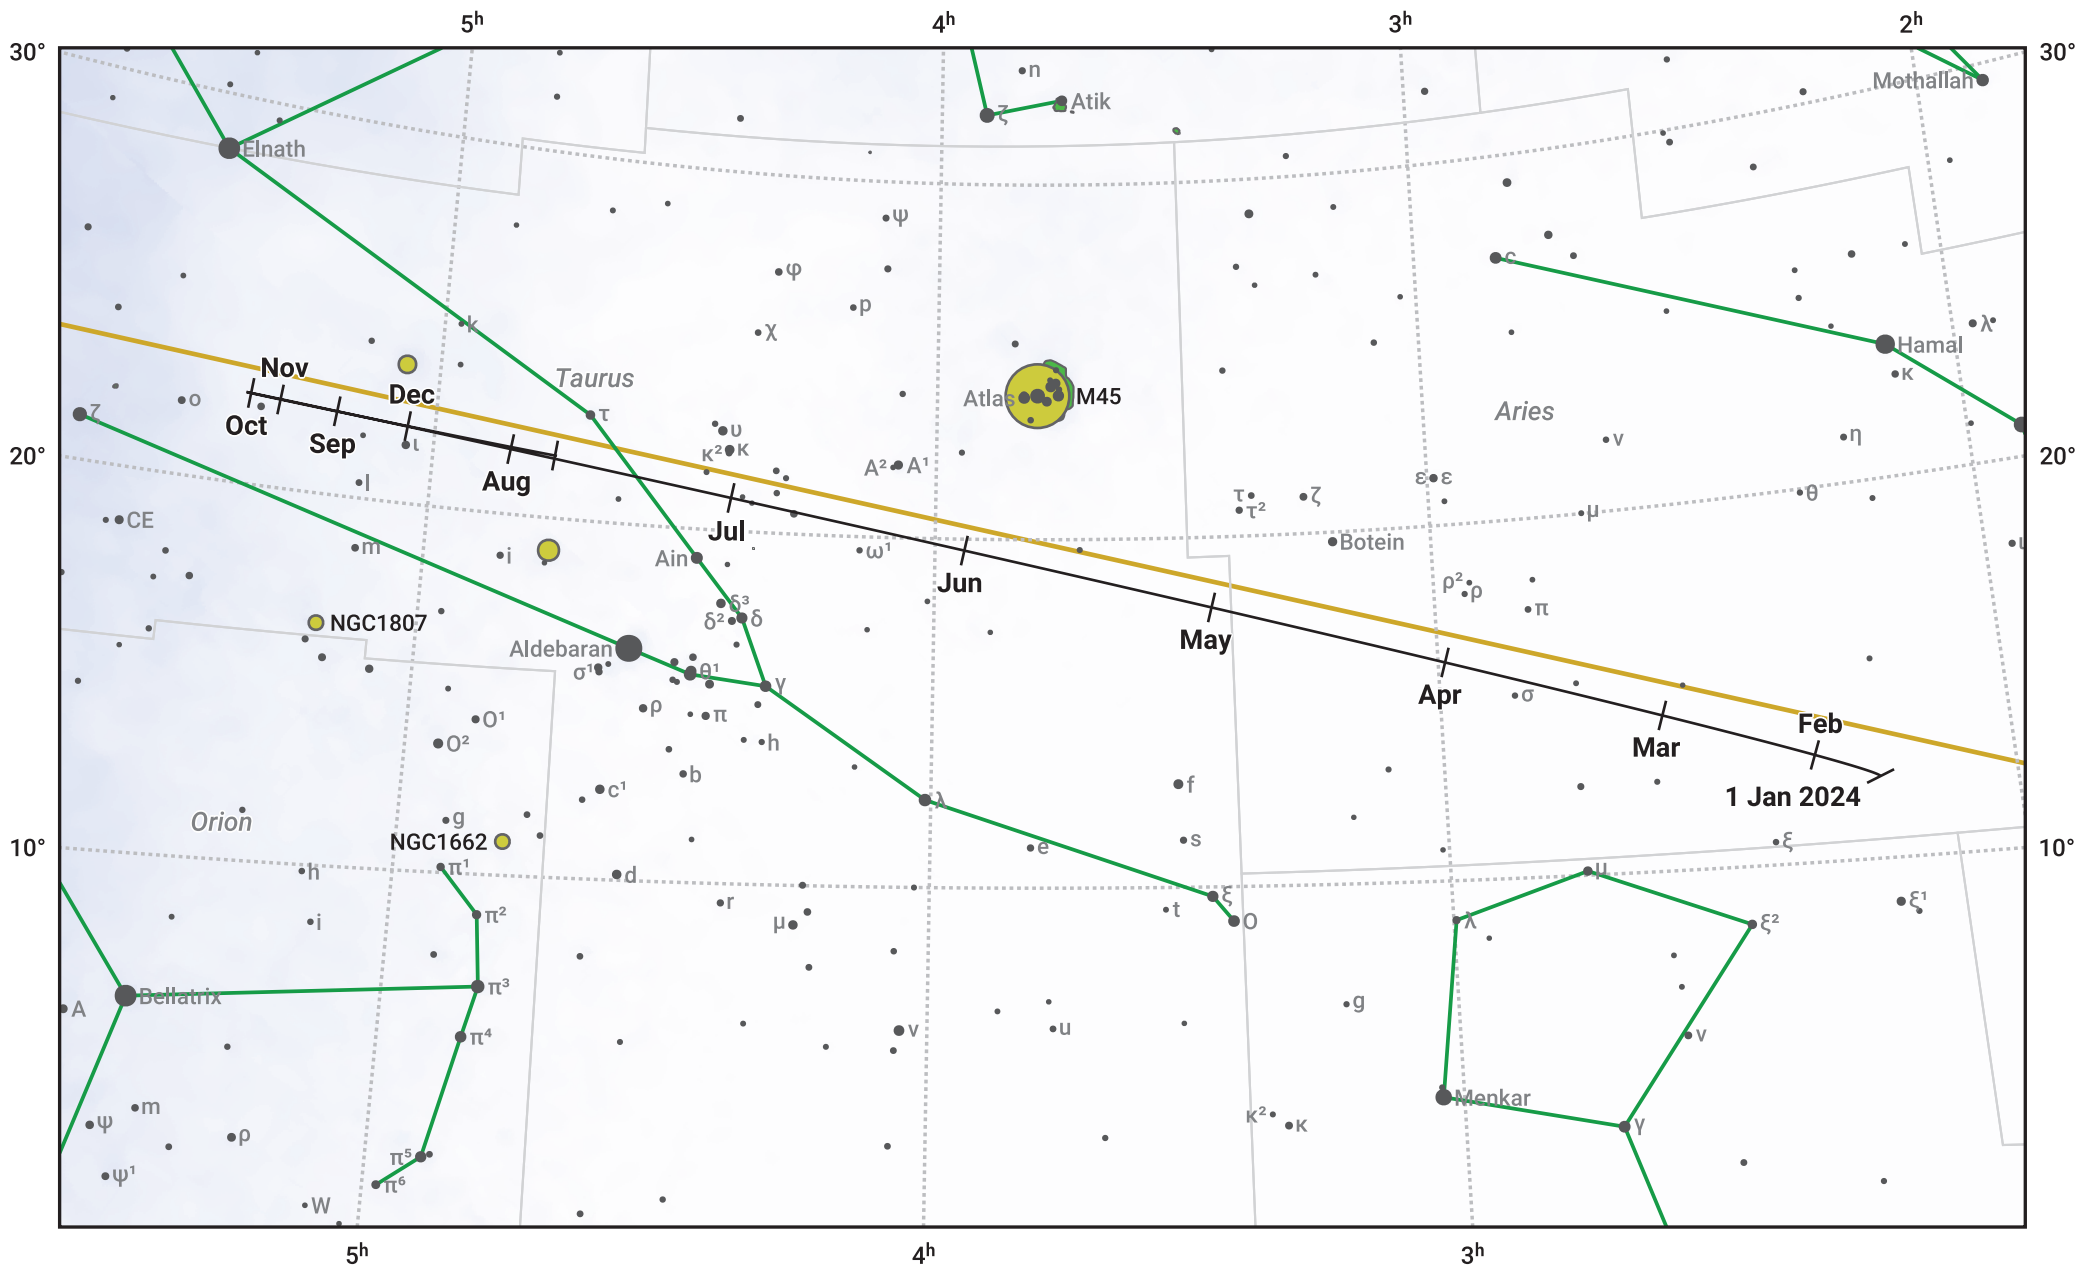

The path of Jupiter in 2024

© Dominic Ford 2011–2024. Date markers placed at midnight UTC. Downloaded from <https://in-the-sky.org>

Magnitude scale: ● 6.0 ● 5.0 ● 4.0 ● 3.0 ● 2.0 ● 1.0 ● 0.0

— Ecliptic Plane

■ Galaxy
 ■ Bright nebula
 ● Open cluster
 ⊕ Globular cluster

Date	Mag	Angular size
2024 Jan 1	-2.6	43.0"
2024 Apr 1	-2.1	33.3"
2024 Jul 1	-2.0	32.9"
2024 Oct 1	-2.5	41.3"
2025 Jan 1	-2.7	46.0"