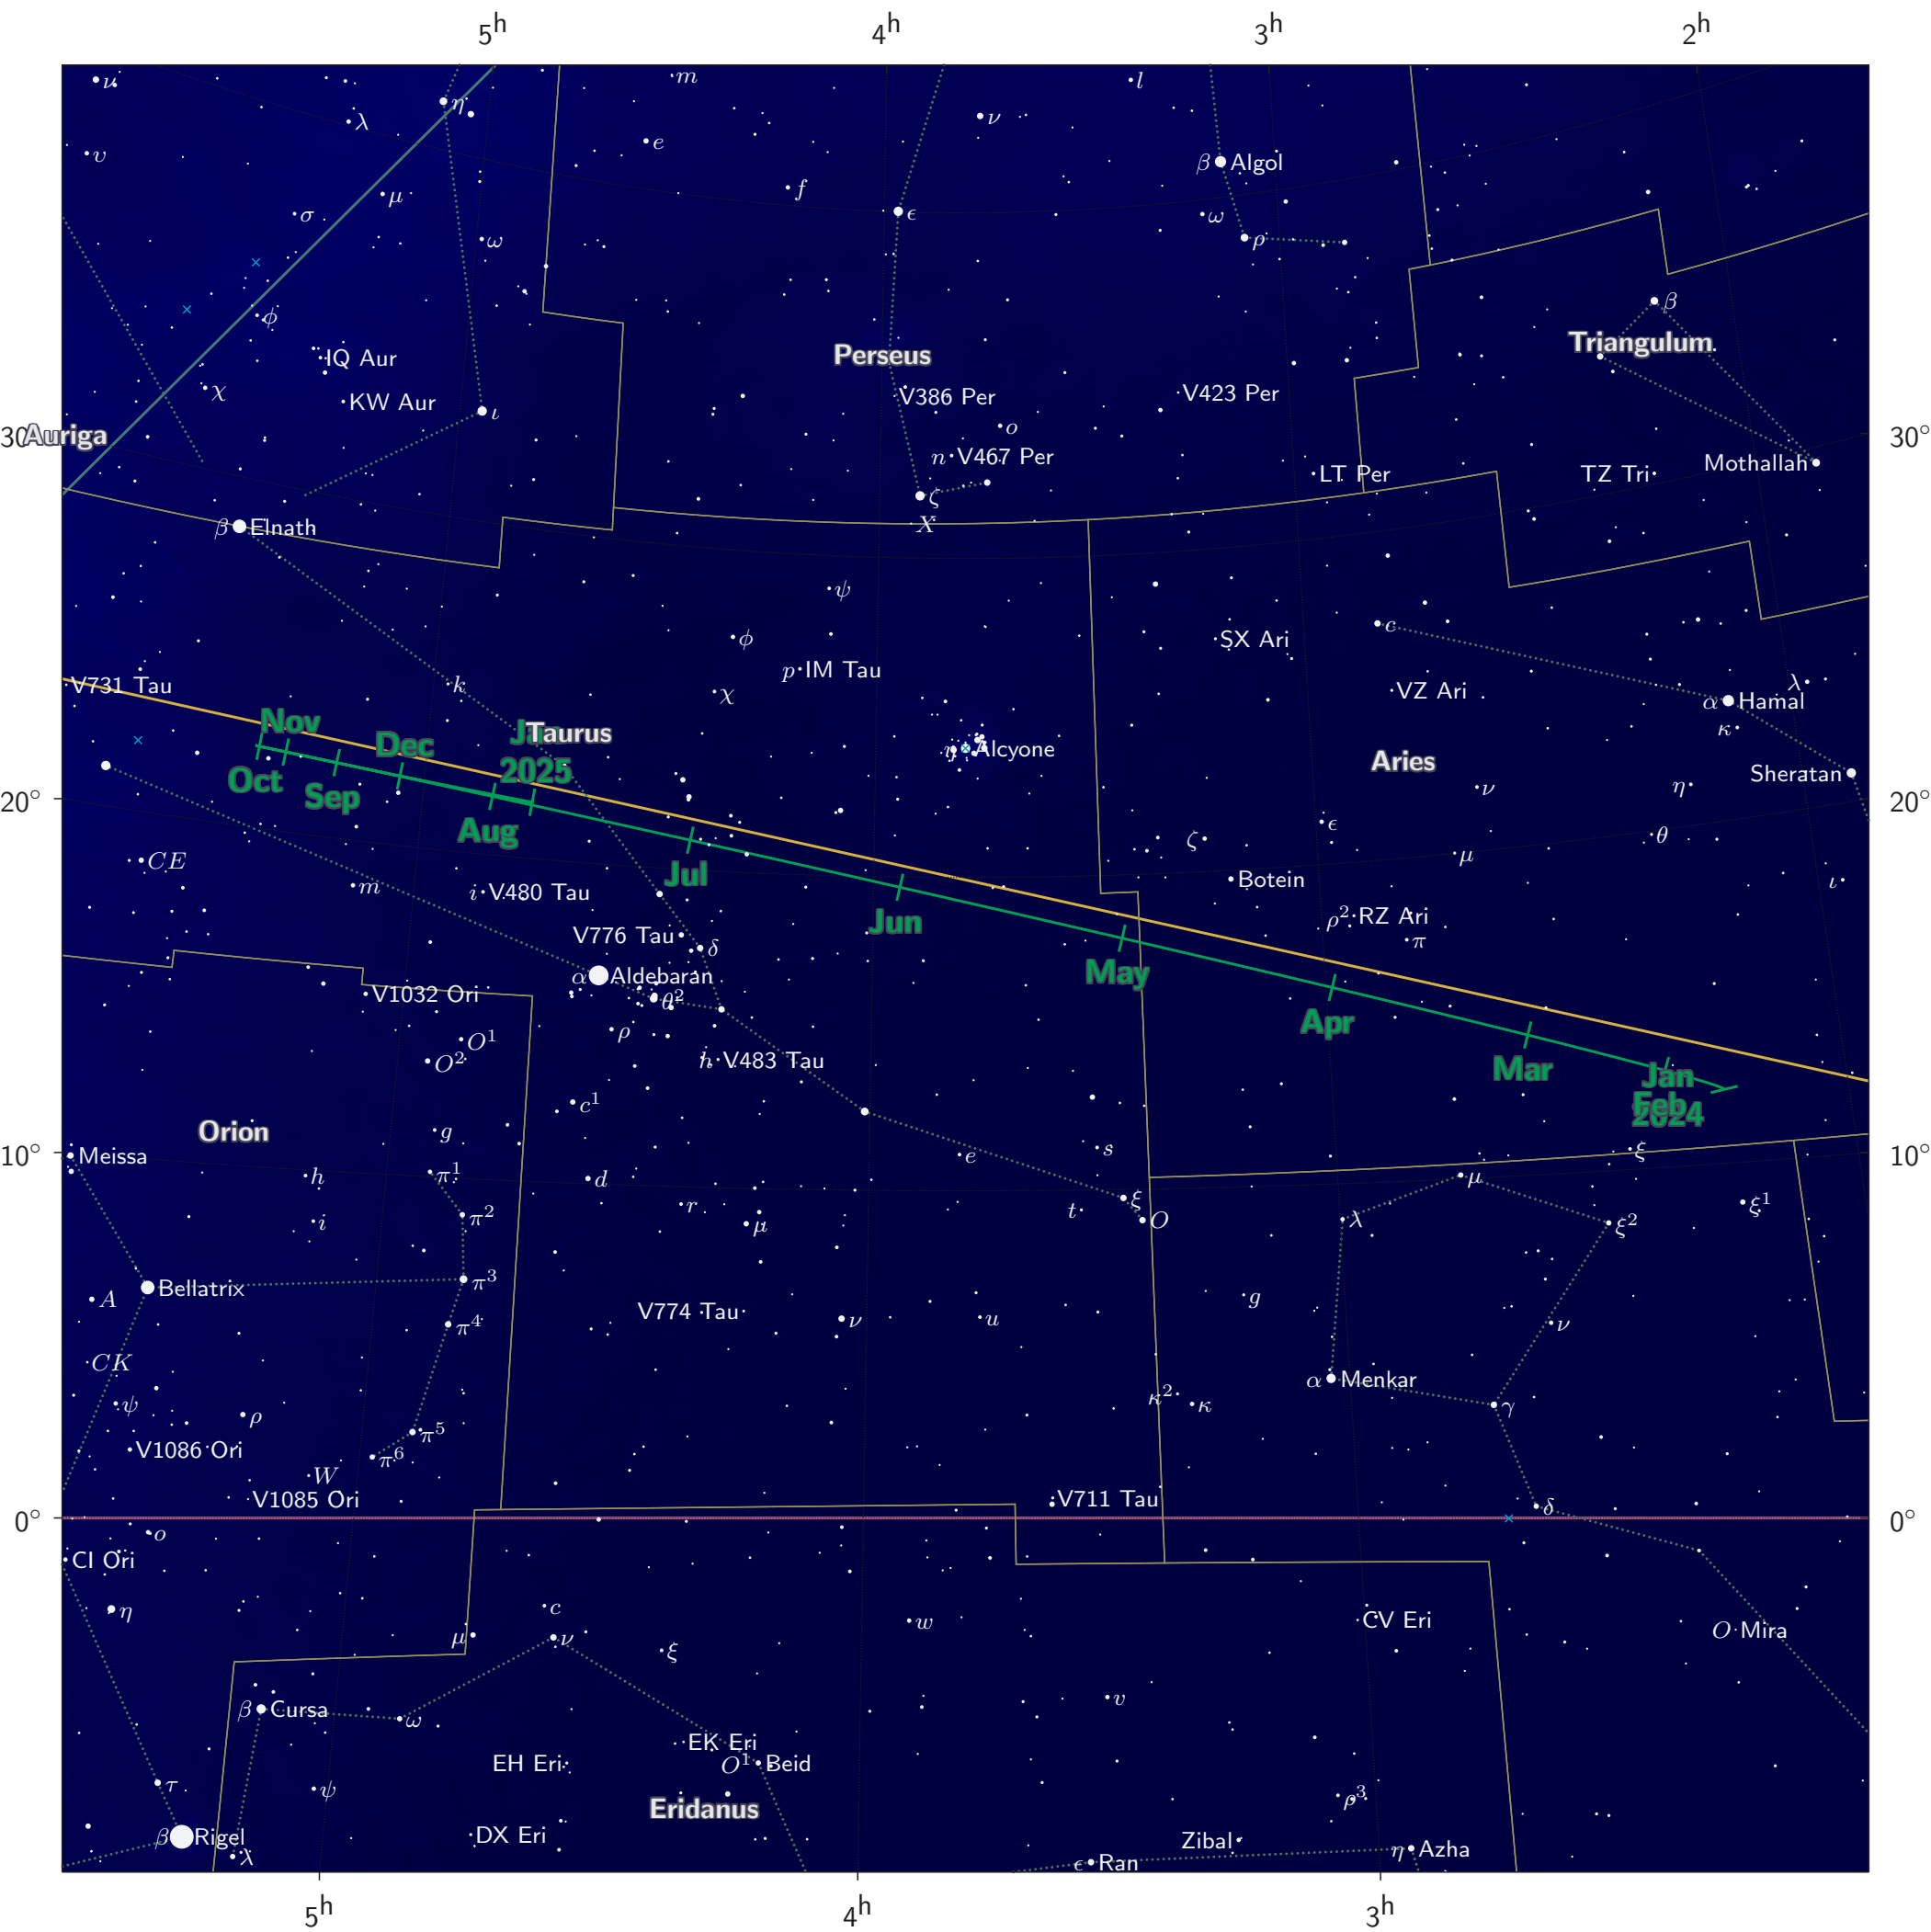

The path of Jupiter in 2024

Magnitude scale: ● 7.0 ● 6.5 ● 6.0 ● 5.5 ● 5.0 ● 4.5 ● 4.0 ● 3.5 ● 3.0 ● 2.5 ● 2.0 ● 1.5 ● 1.0 ● 0.5

— The Equator — Ecliptic Plane — Galactic Plane