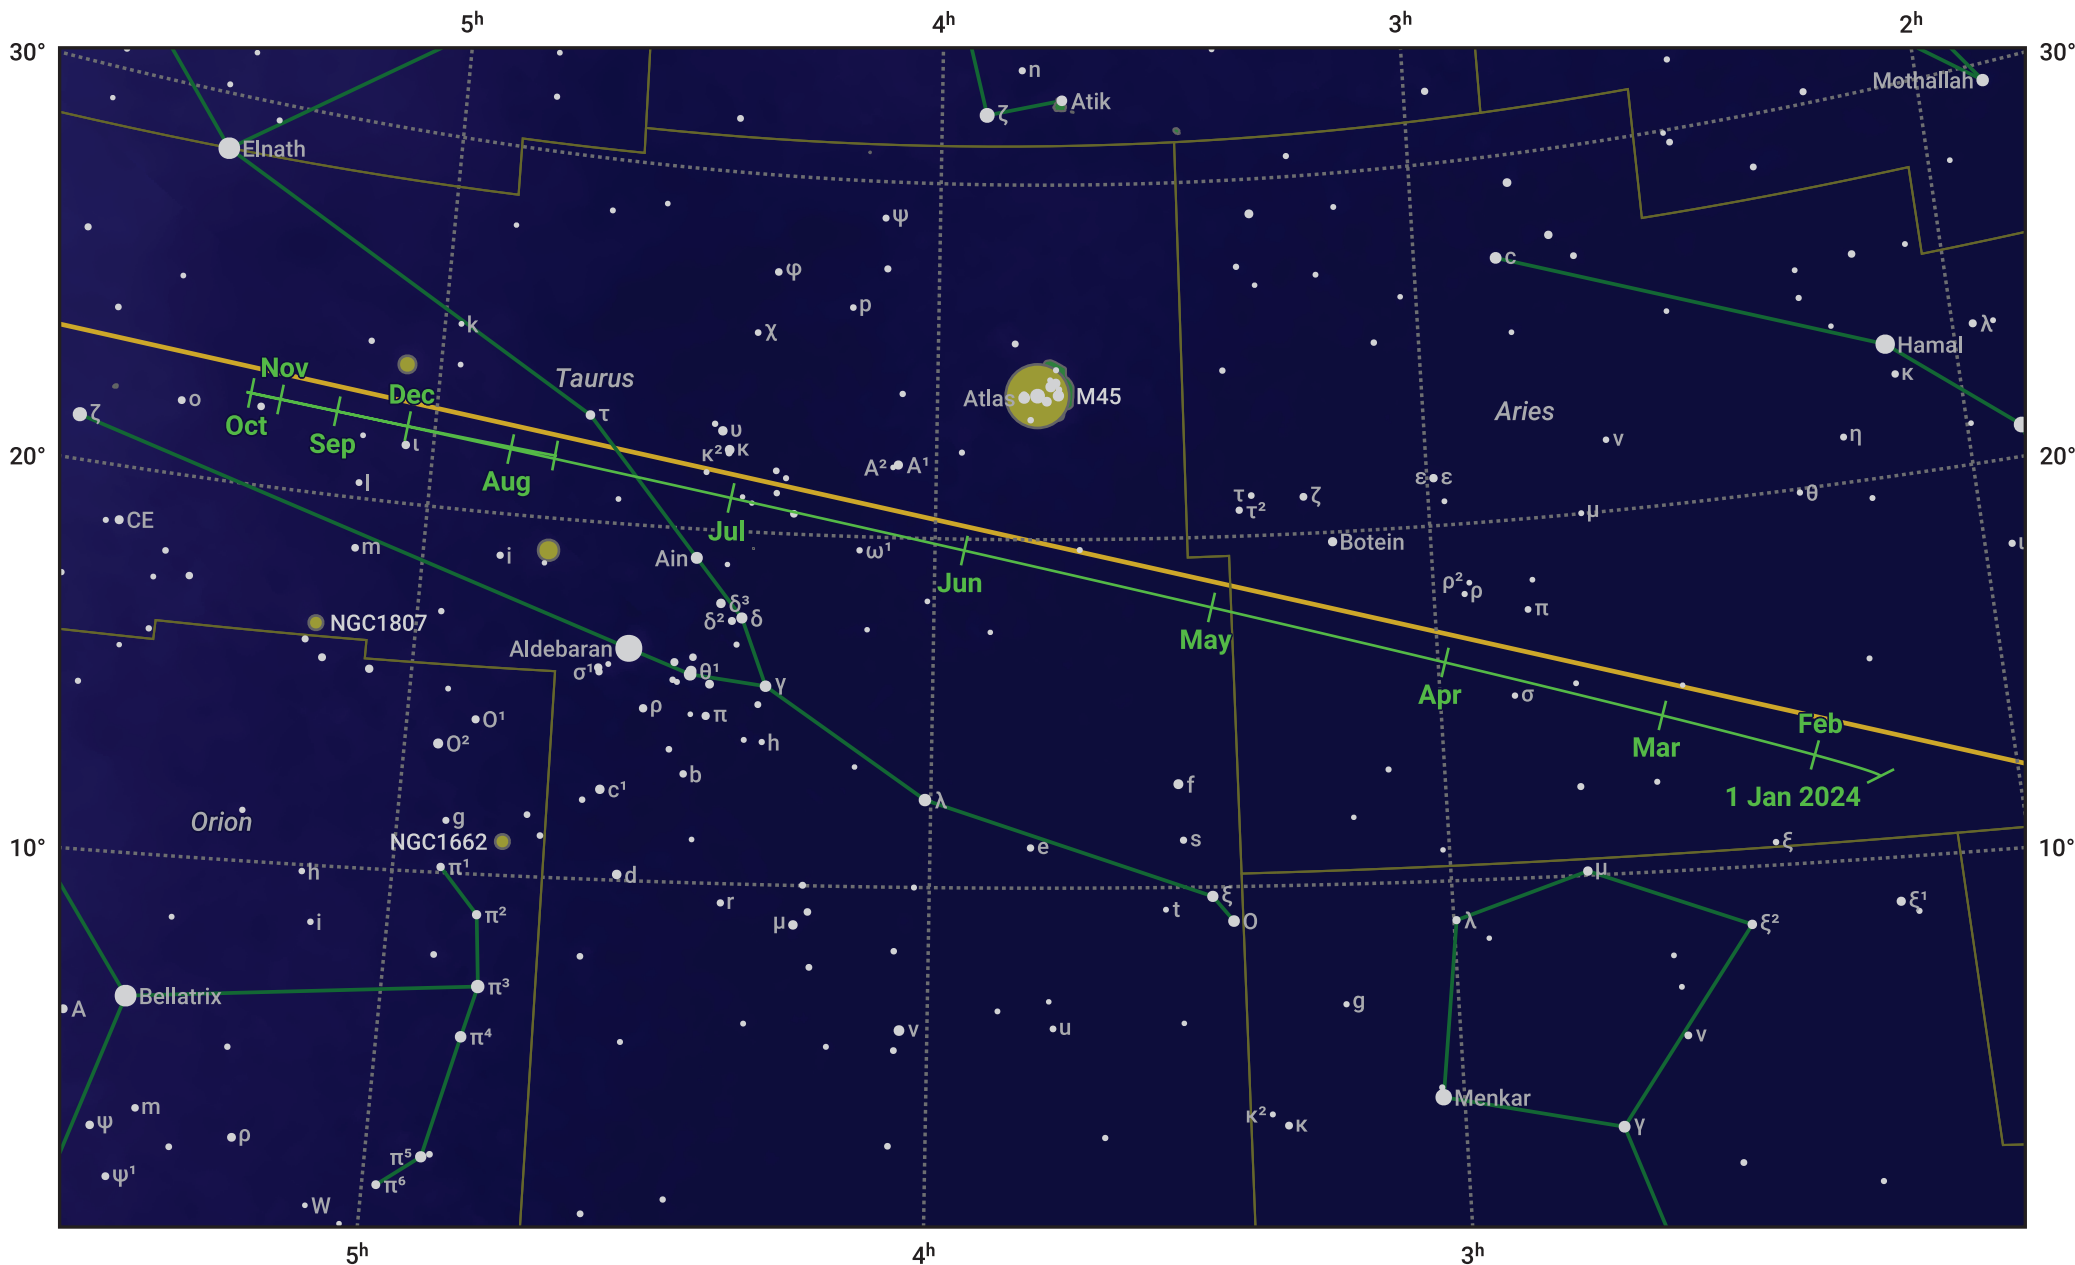

The path of Jupiter in 2024

© Dominic Ford 2011–2024. Date markers placed at midnight UTC. Downloaded from <https://in-the-sky.org>

Magnitude scale: • 6.0 • 5.0 • 4.0 • 3.0 • 2.0 • 1.0 • 0.0

— Ecliptic Plane

Galaxy Bright nebula Open cluster Globular cluster

Date	Mag	Angular size
2024 Jan 1	-2.6	43.0"
2024 Apr 1	-2.1	33.3"
2024 Jul 1	-2.0	32.9"
2024 Oct 1	-2.5	41.3"
2025 Jan 1	-2.7	46.0"