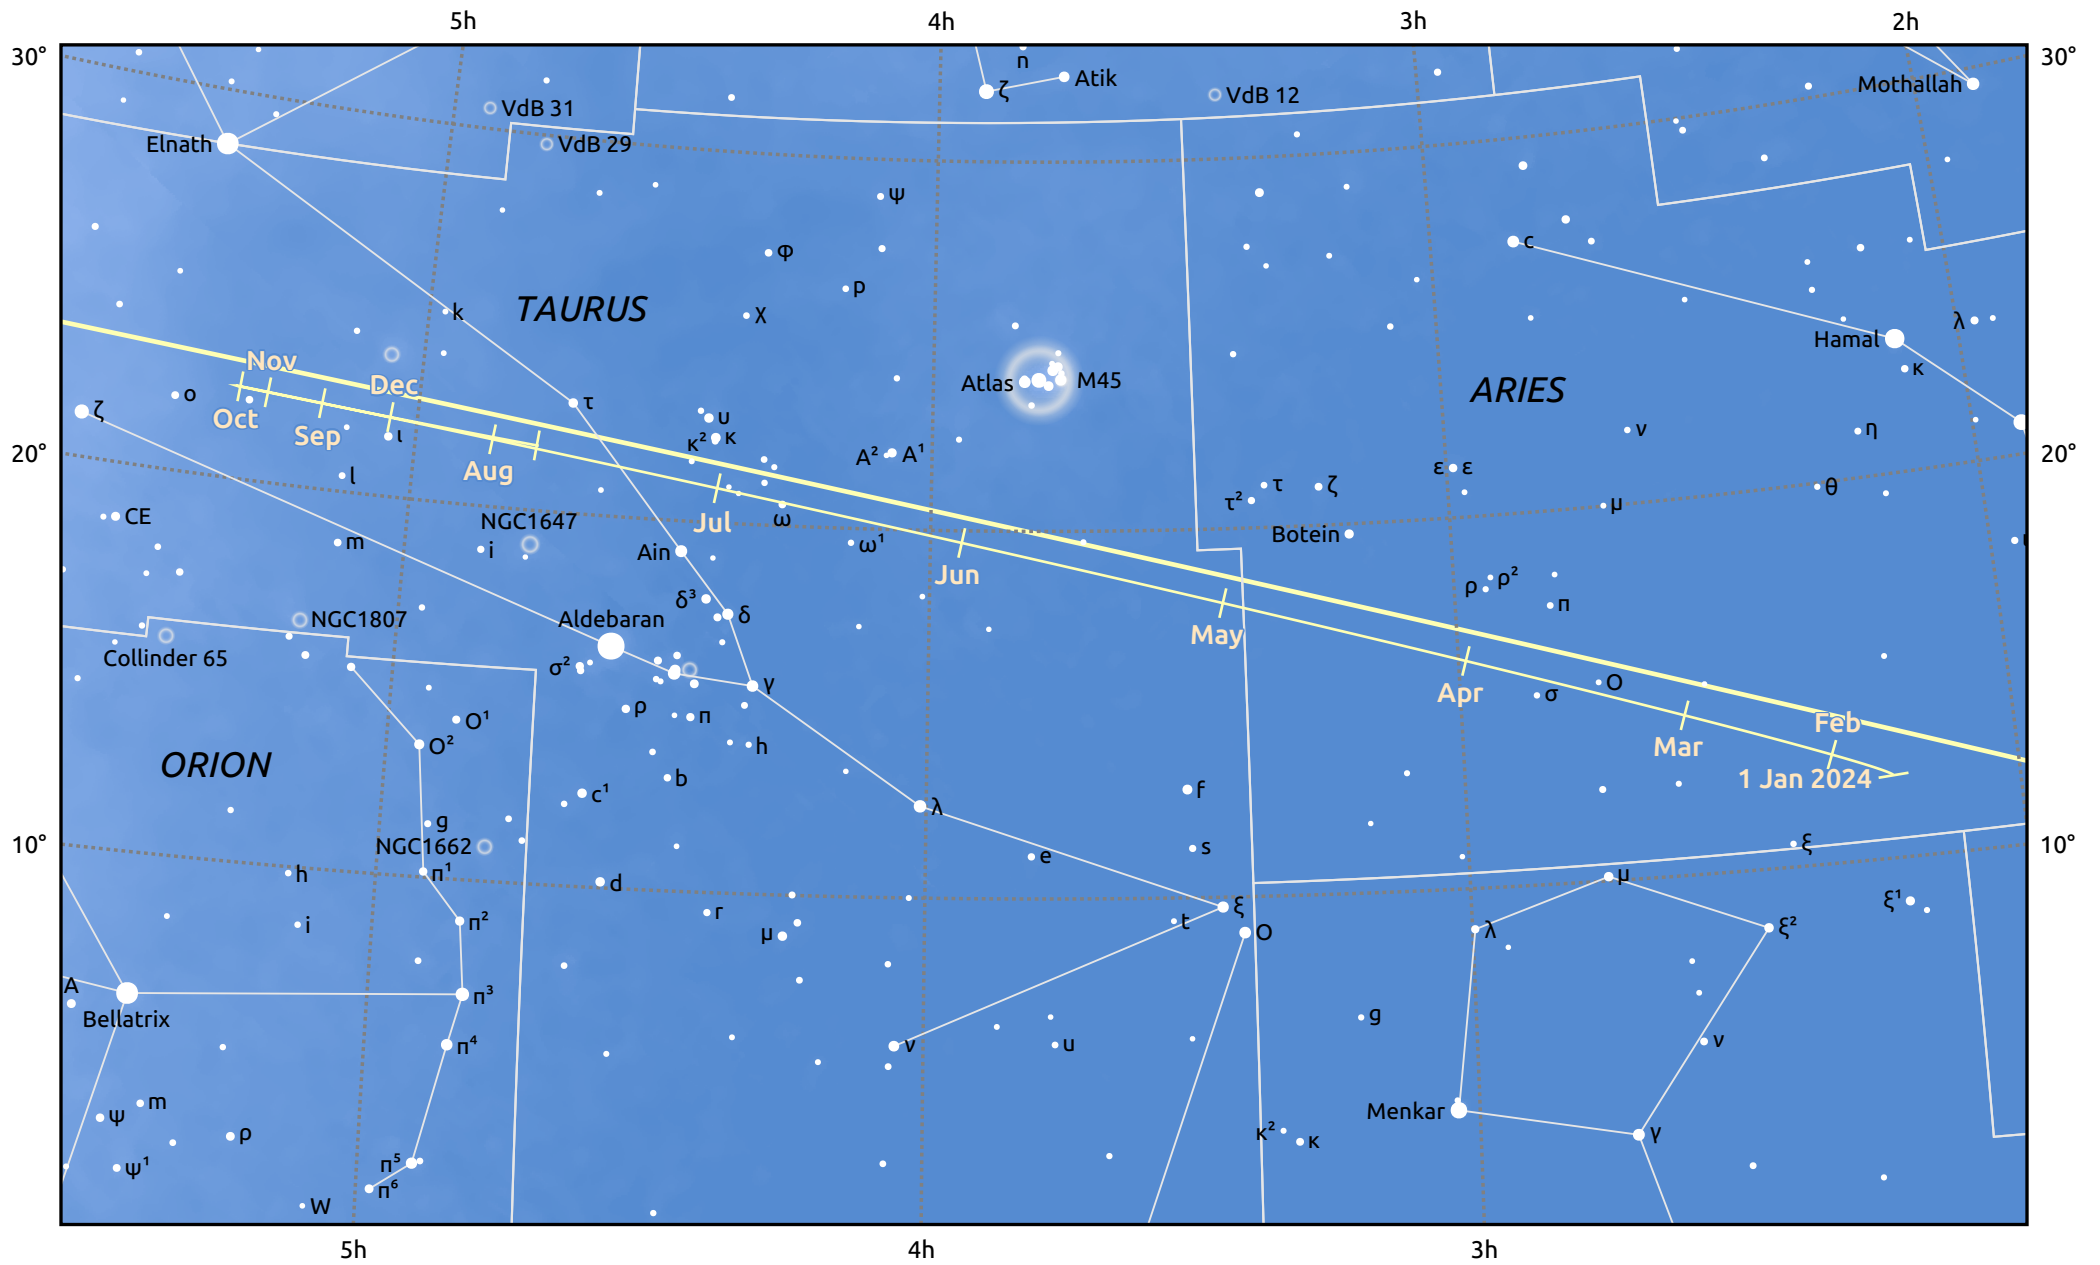

The path of Jupiter in 2024

© Dominic Ford 2011–2025. Date markers placed at midnight UTC. Downloaded from <https://in-the-sky.org>

Magnitude scale: • 6.0 • 5.0 • 4.0 • 3.0 • 2.0 • 1.0 • 0.0

— Ecliptic Plane

Galaxy Bright nebula Open cluster Globular cluster Planetary nebula

Date	Mag	Angular size
2024 Jan 1	-2.6	43.0"
2024 Apr 1	-2.1	33.3"
2024 Jul 1	-2.0	32.9"
2024 Oct 1	-2.5	41.3"
2025 Jan 1	-2.7	46.0"