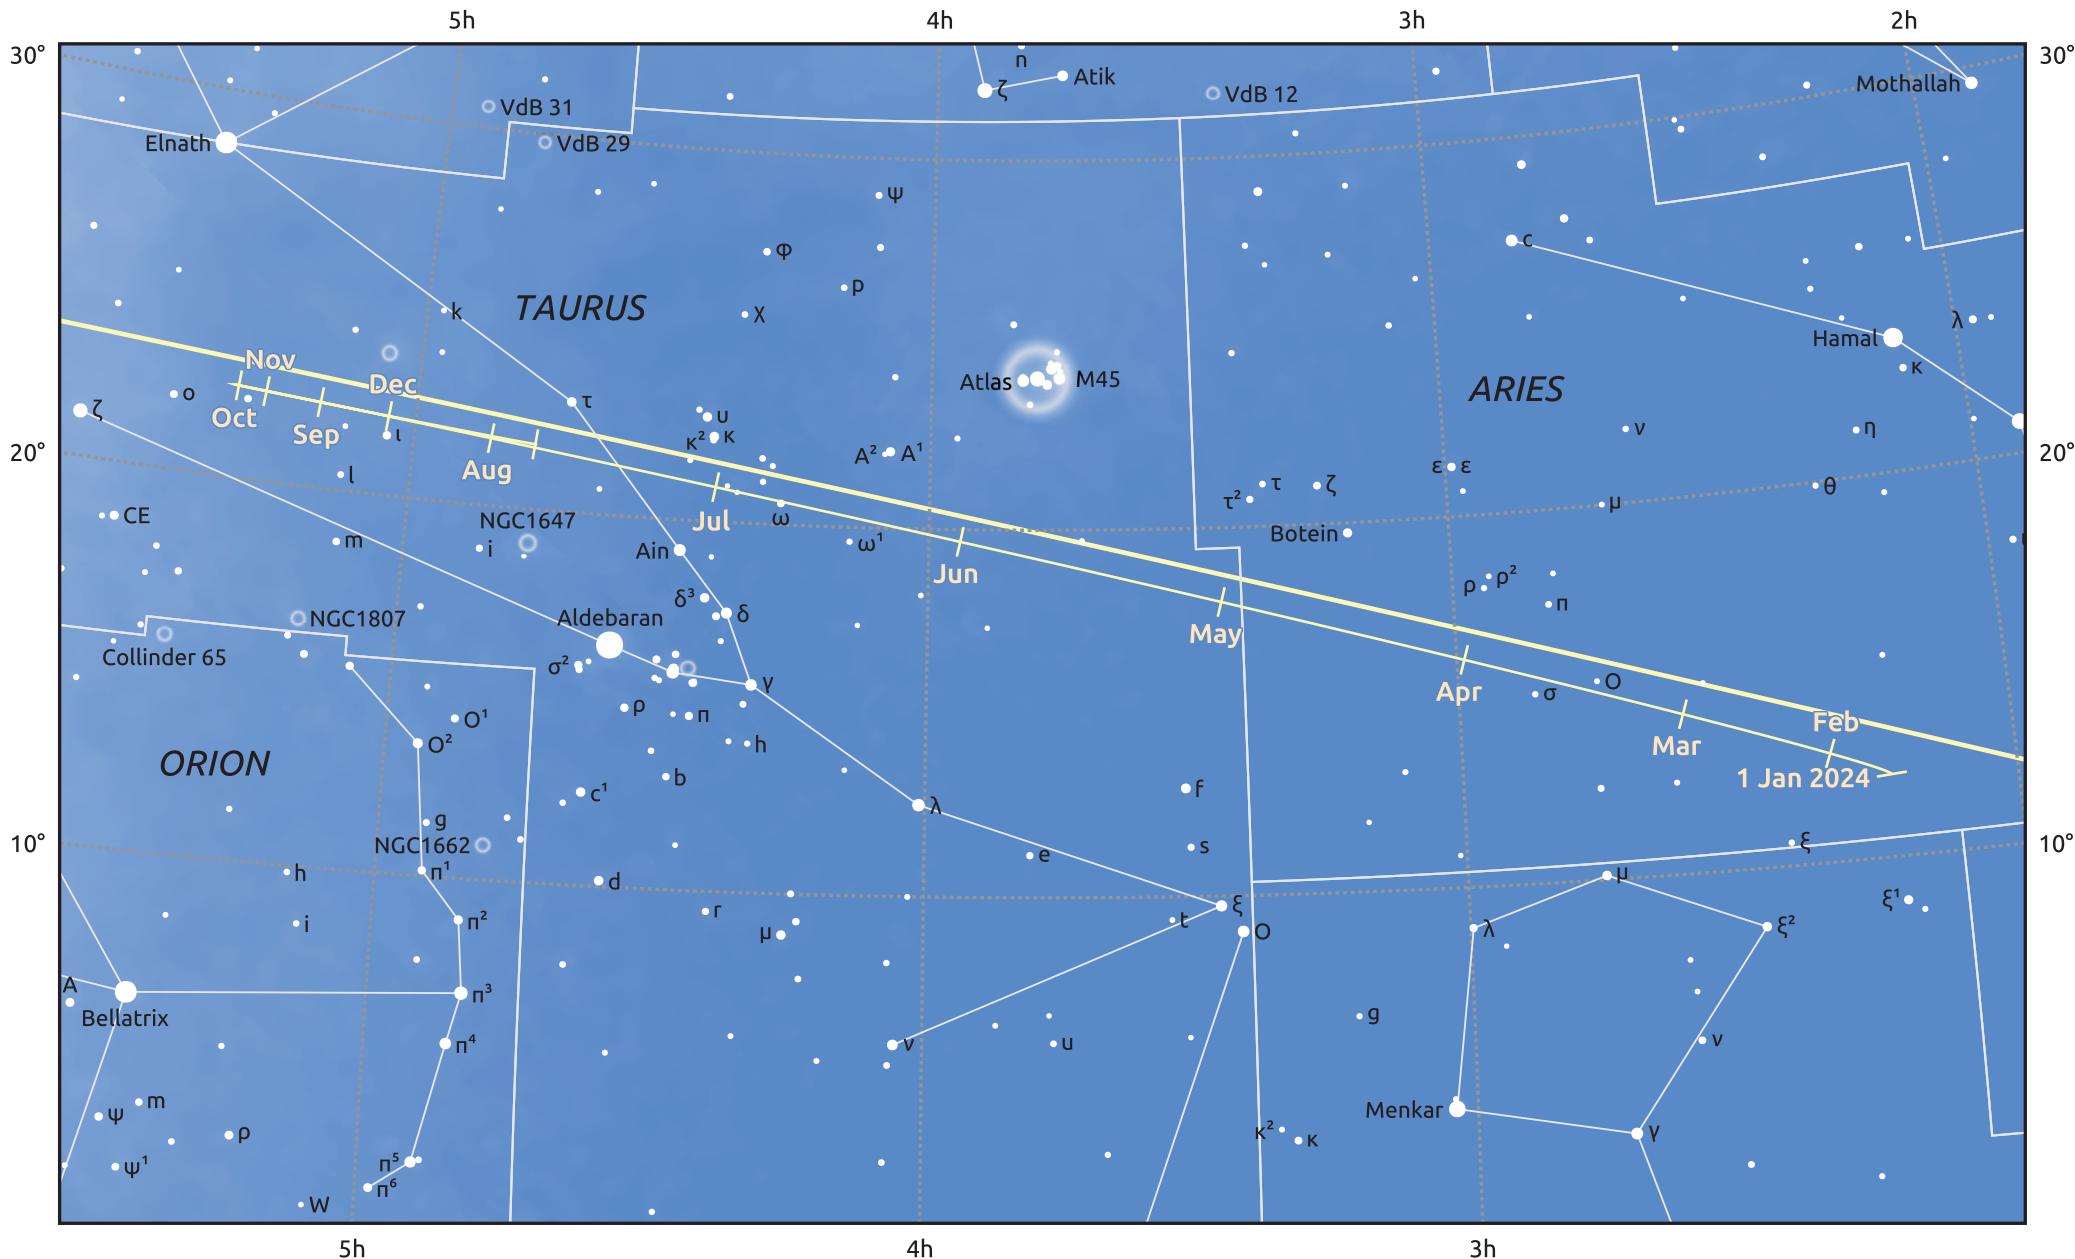

The path of Jupiter in 2024

© Dominic Ford 2011–2025. Date markers placed at midnight UTC. Downloaded from <https://in-the-sky.org>

Magnitude scale: • 6.0 • 5.0 • 4.0 • 3.0 • 2.0 • 1.0 • 0.0

— Ecliptic Plane

Galaxy Bright nebula Open cluster Globular cluster Planetary nebula

Date	Mag	Angular size
2024 Jan 1	-2.6	43.0"
2024 Apr 1	-2.1	33.3"
2024 Jul 1	-2.0	32.9"
2024 Oct 1	-2.5	41.3"
2025 Jan 1	-2.7	46.0"