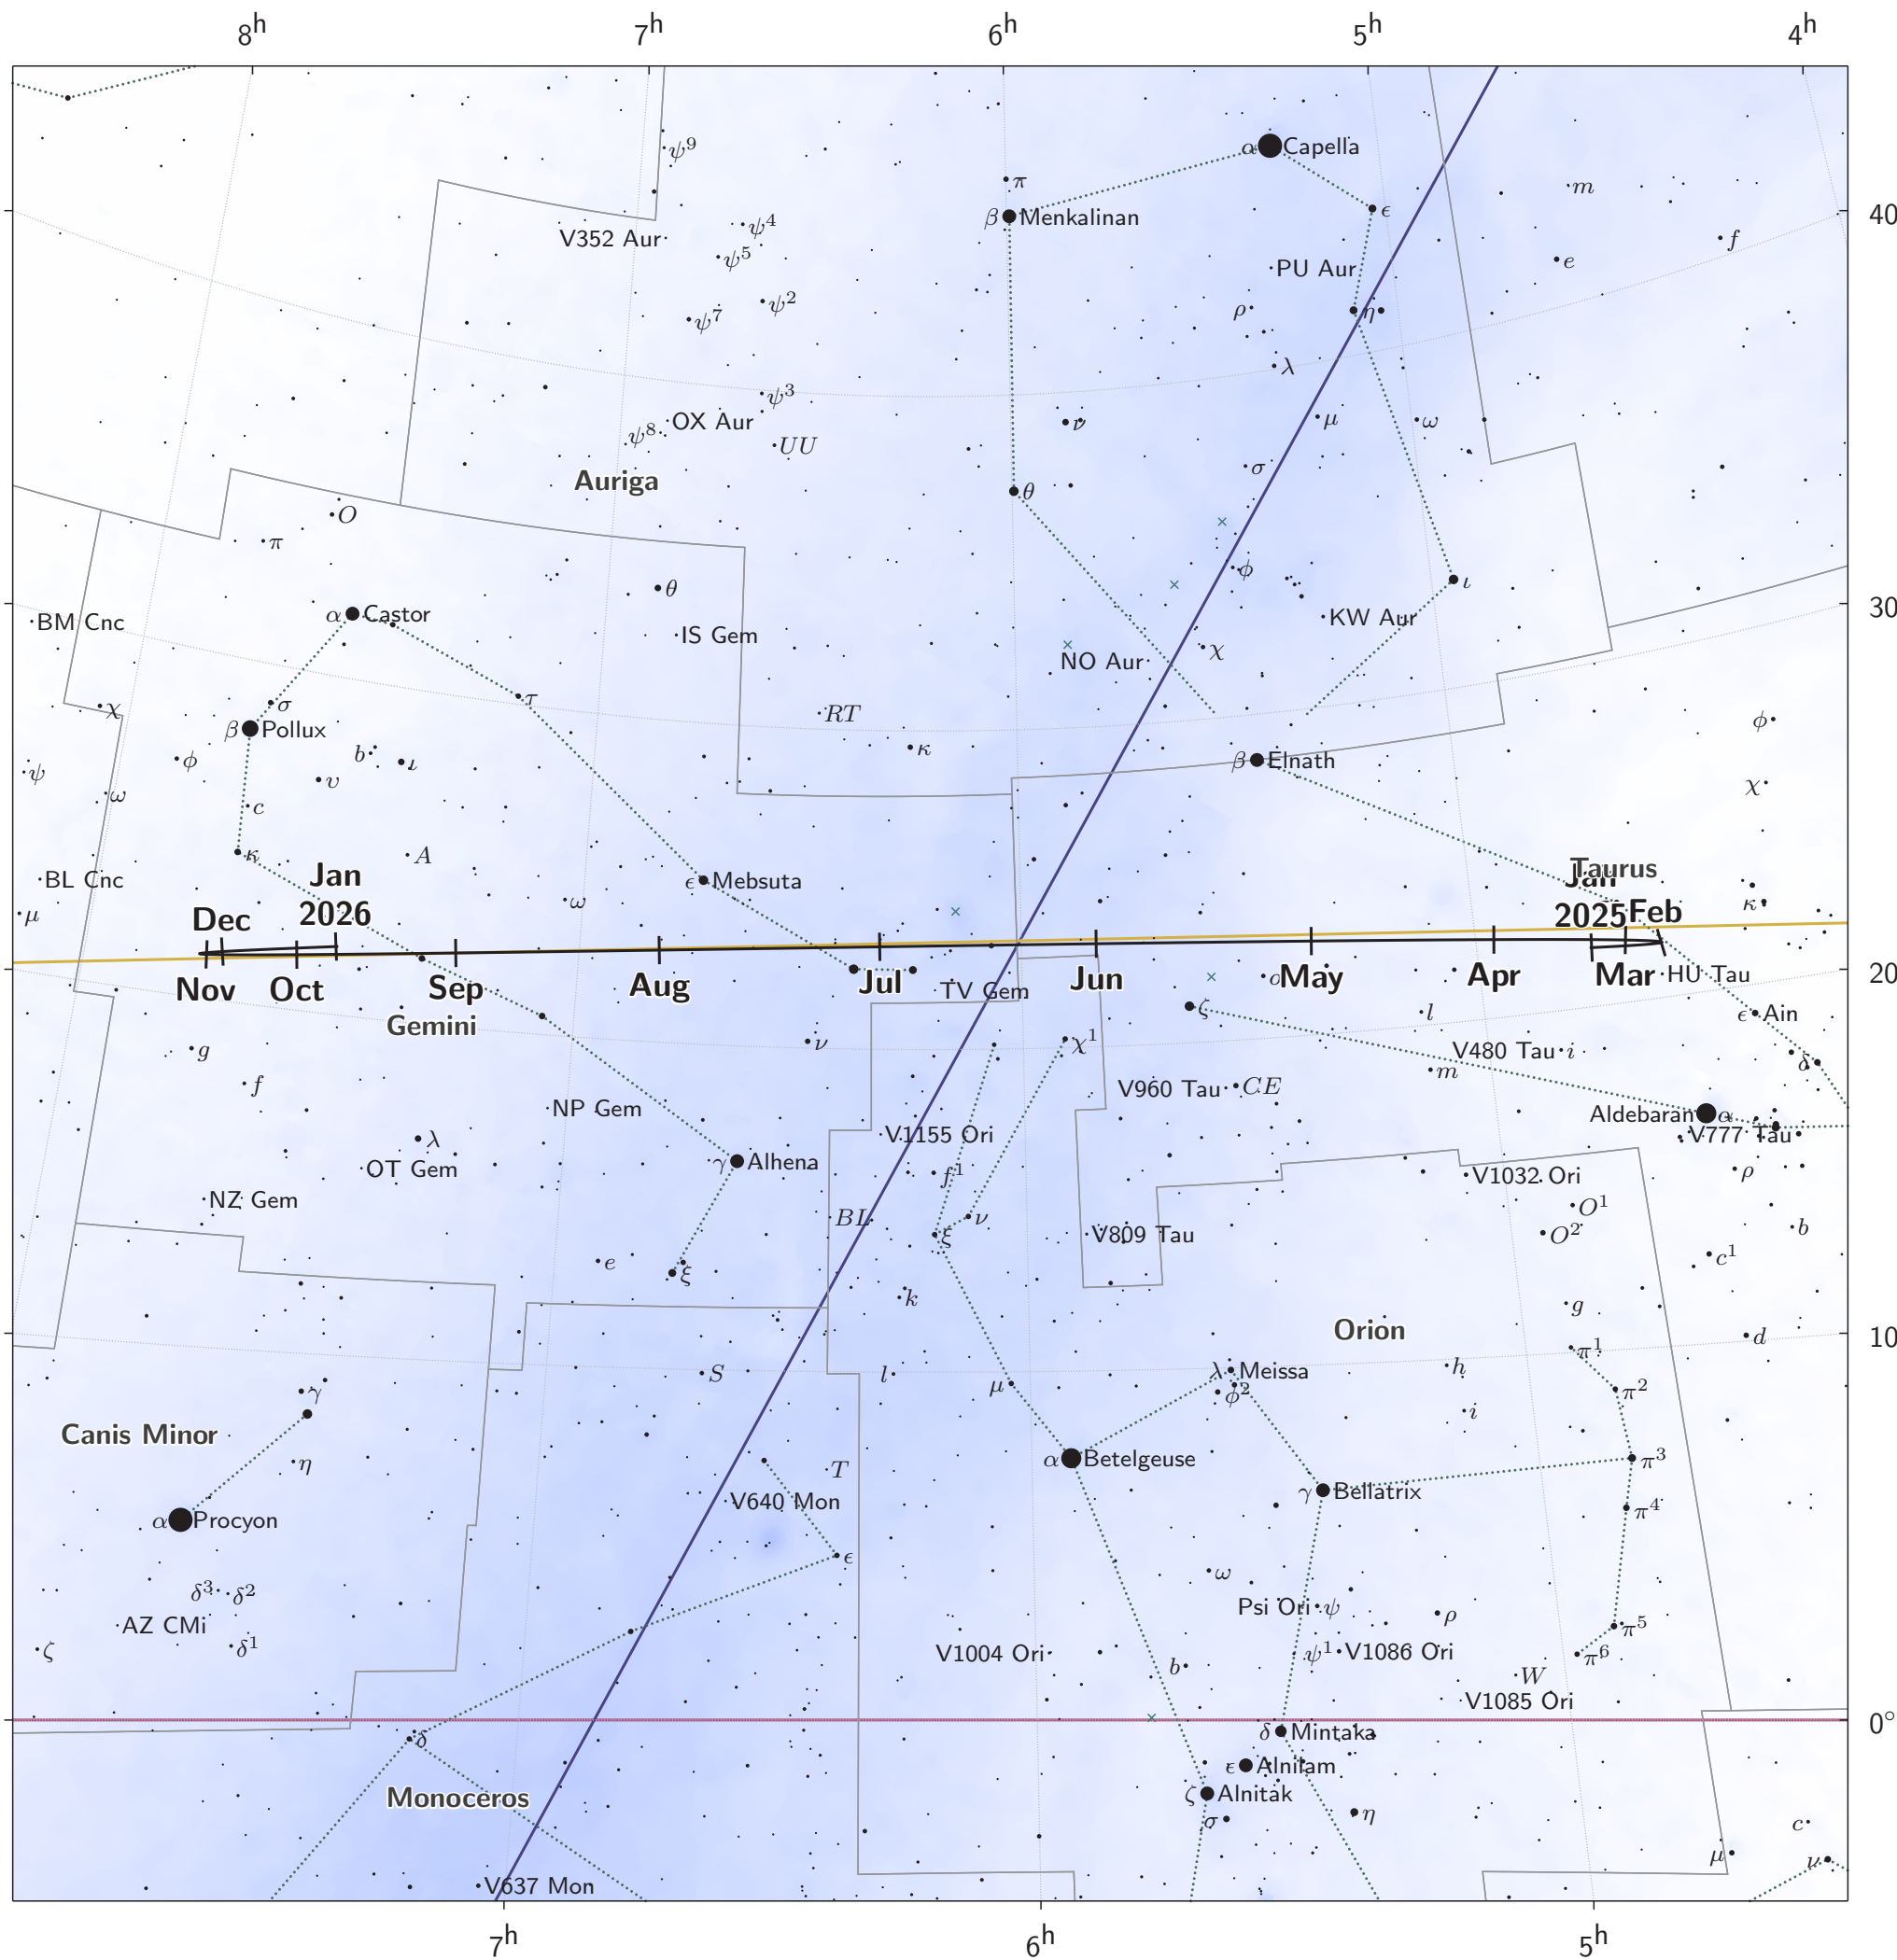

The path of Jupiter in 2025

Magnitude scale: 7.0 6.5 6.0 5.5 5.0 4.5 4.0 3.5 3.0 2.5 2.0 1.5 1.0 0.5

— The Equator — Ecliptic Plane — Galactic Plane