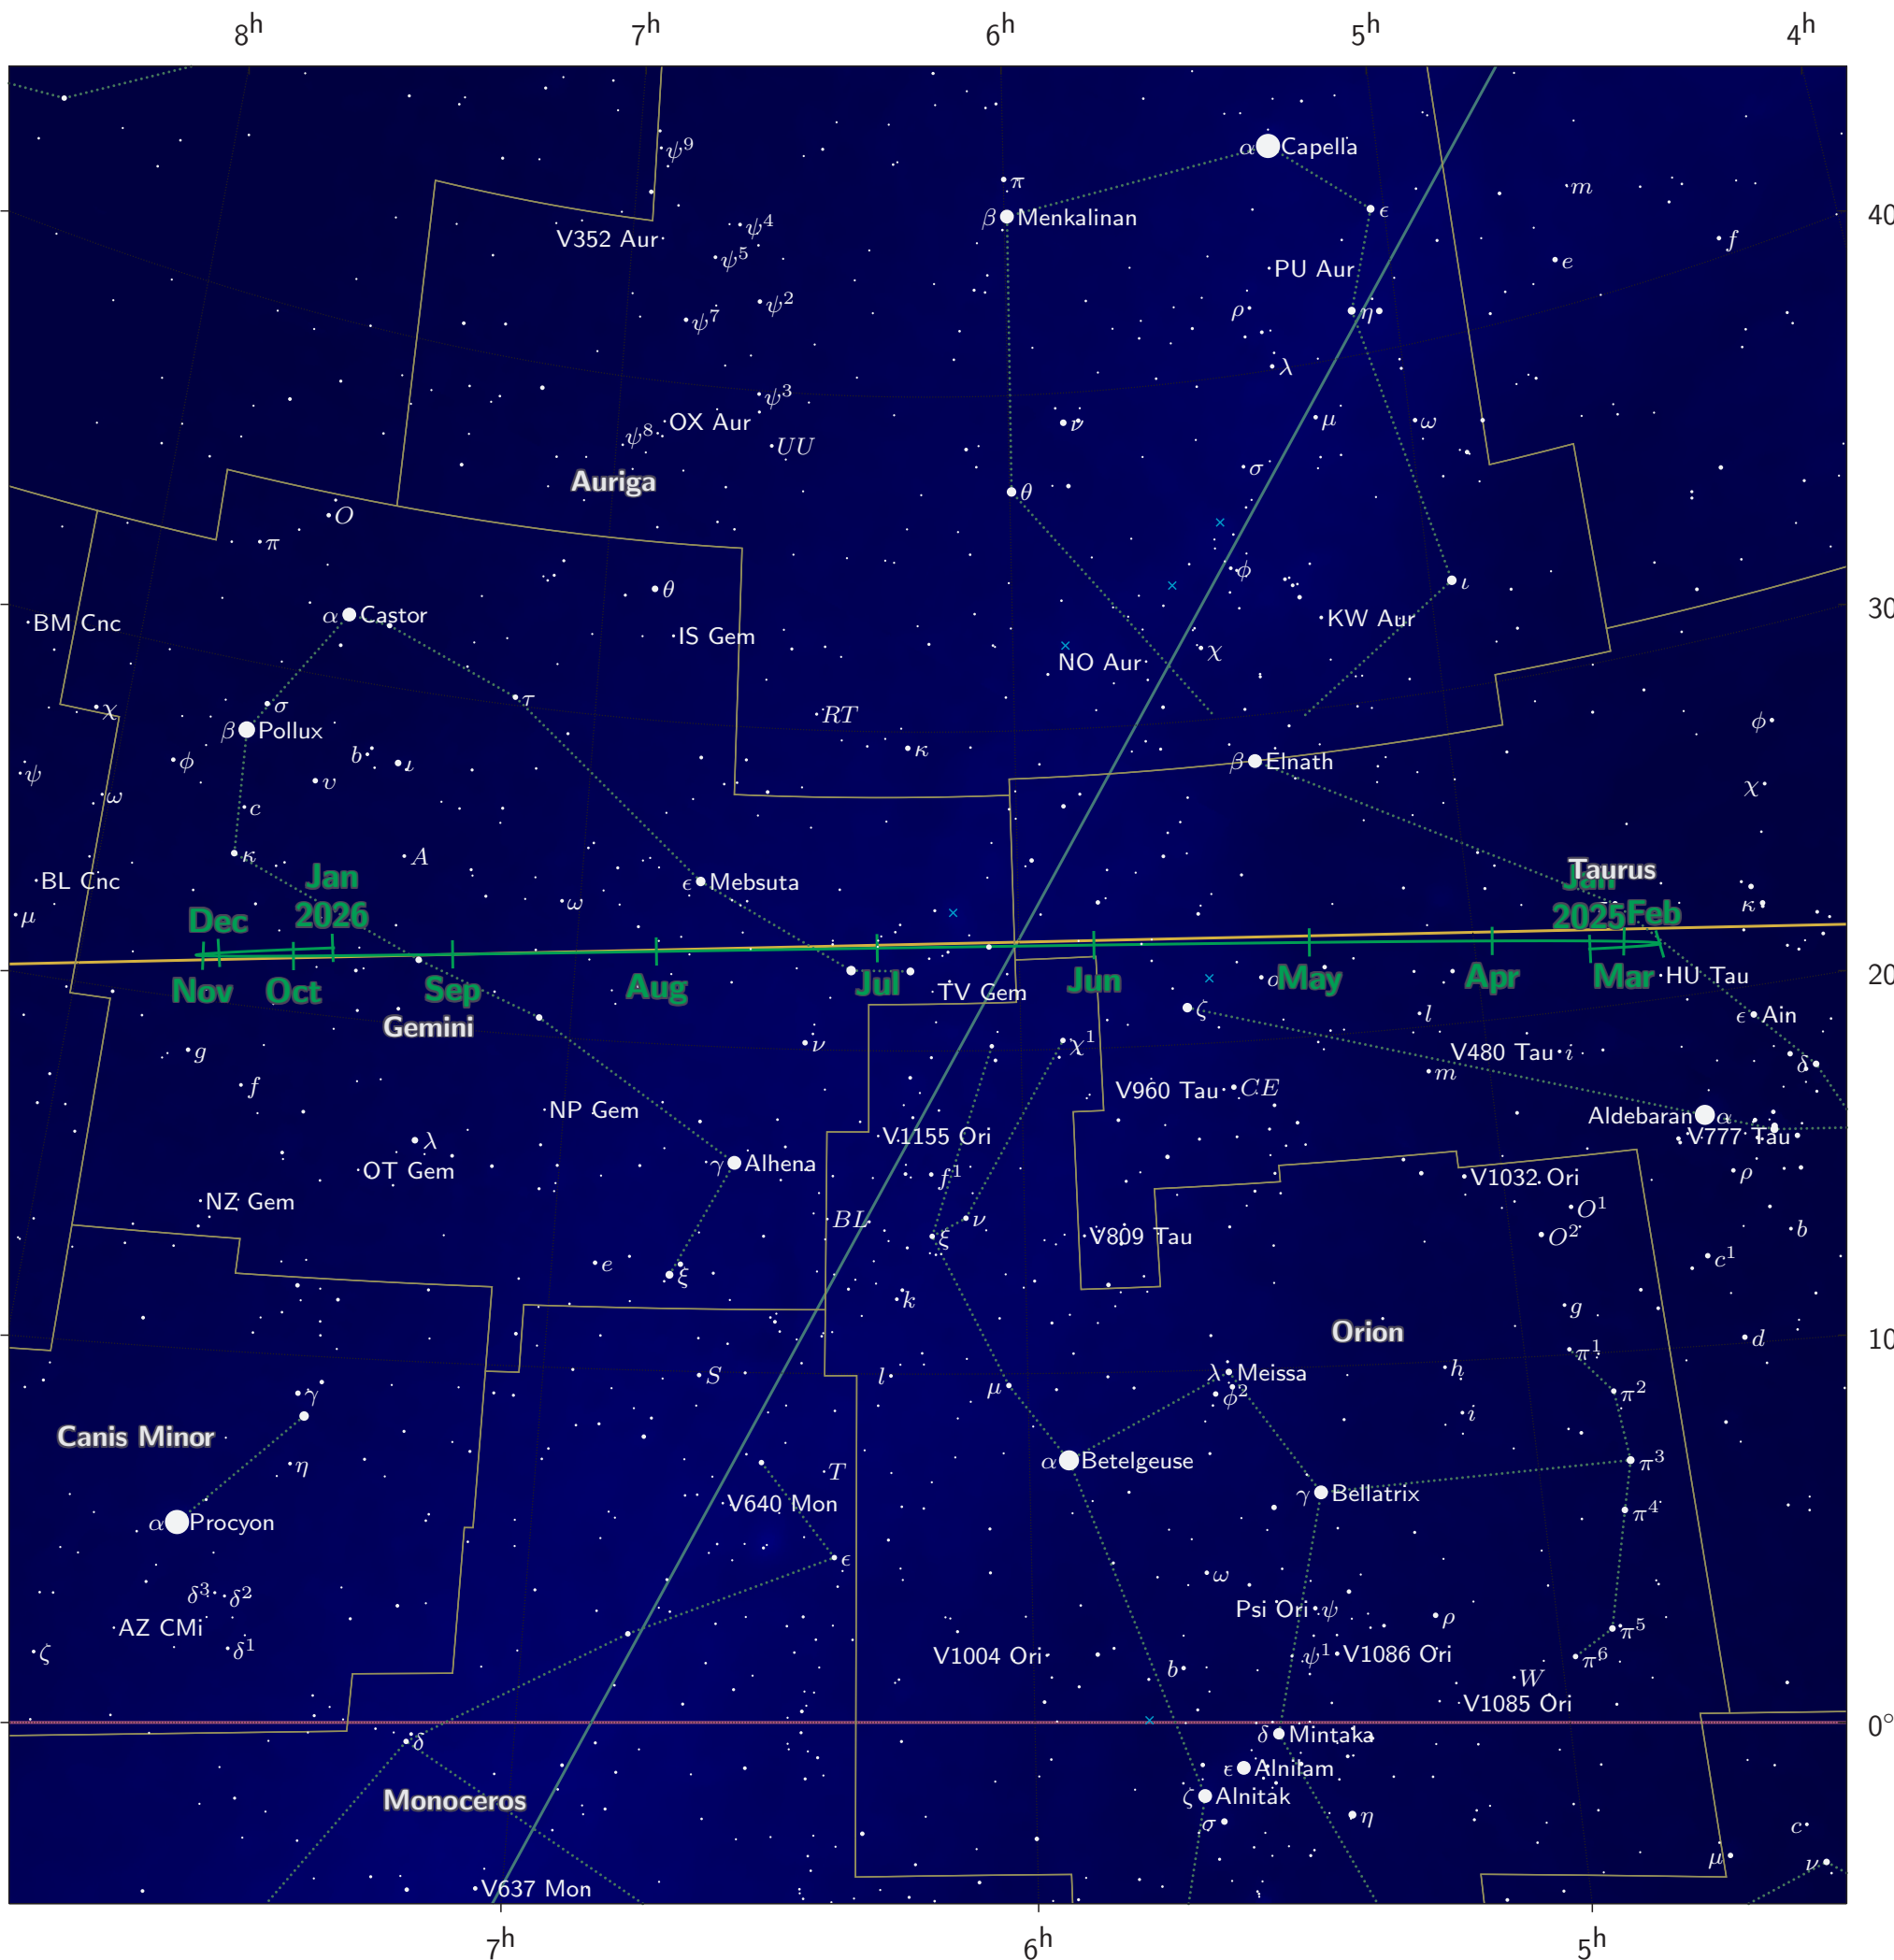

The path of Jupiter in 2025

Magnitude scale: ● 7.0 ● 6.5 ● 6.0 ● 5.5 ● 5.0 ● 4.5 ● 4.0 ● 3.5 ● 3.0 ● 2.5 ● 2.0 ● 1.5 ● 1.0 ● 0.5

— The Equator — Ecliptic Plane — Galactic Plane