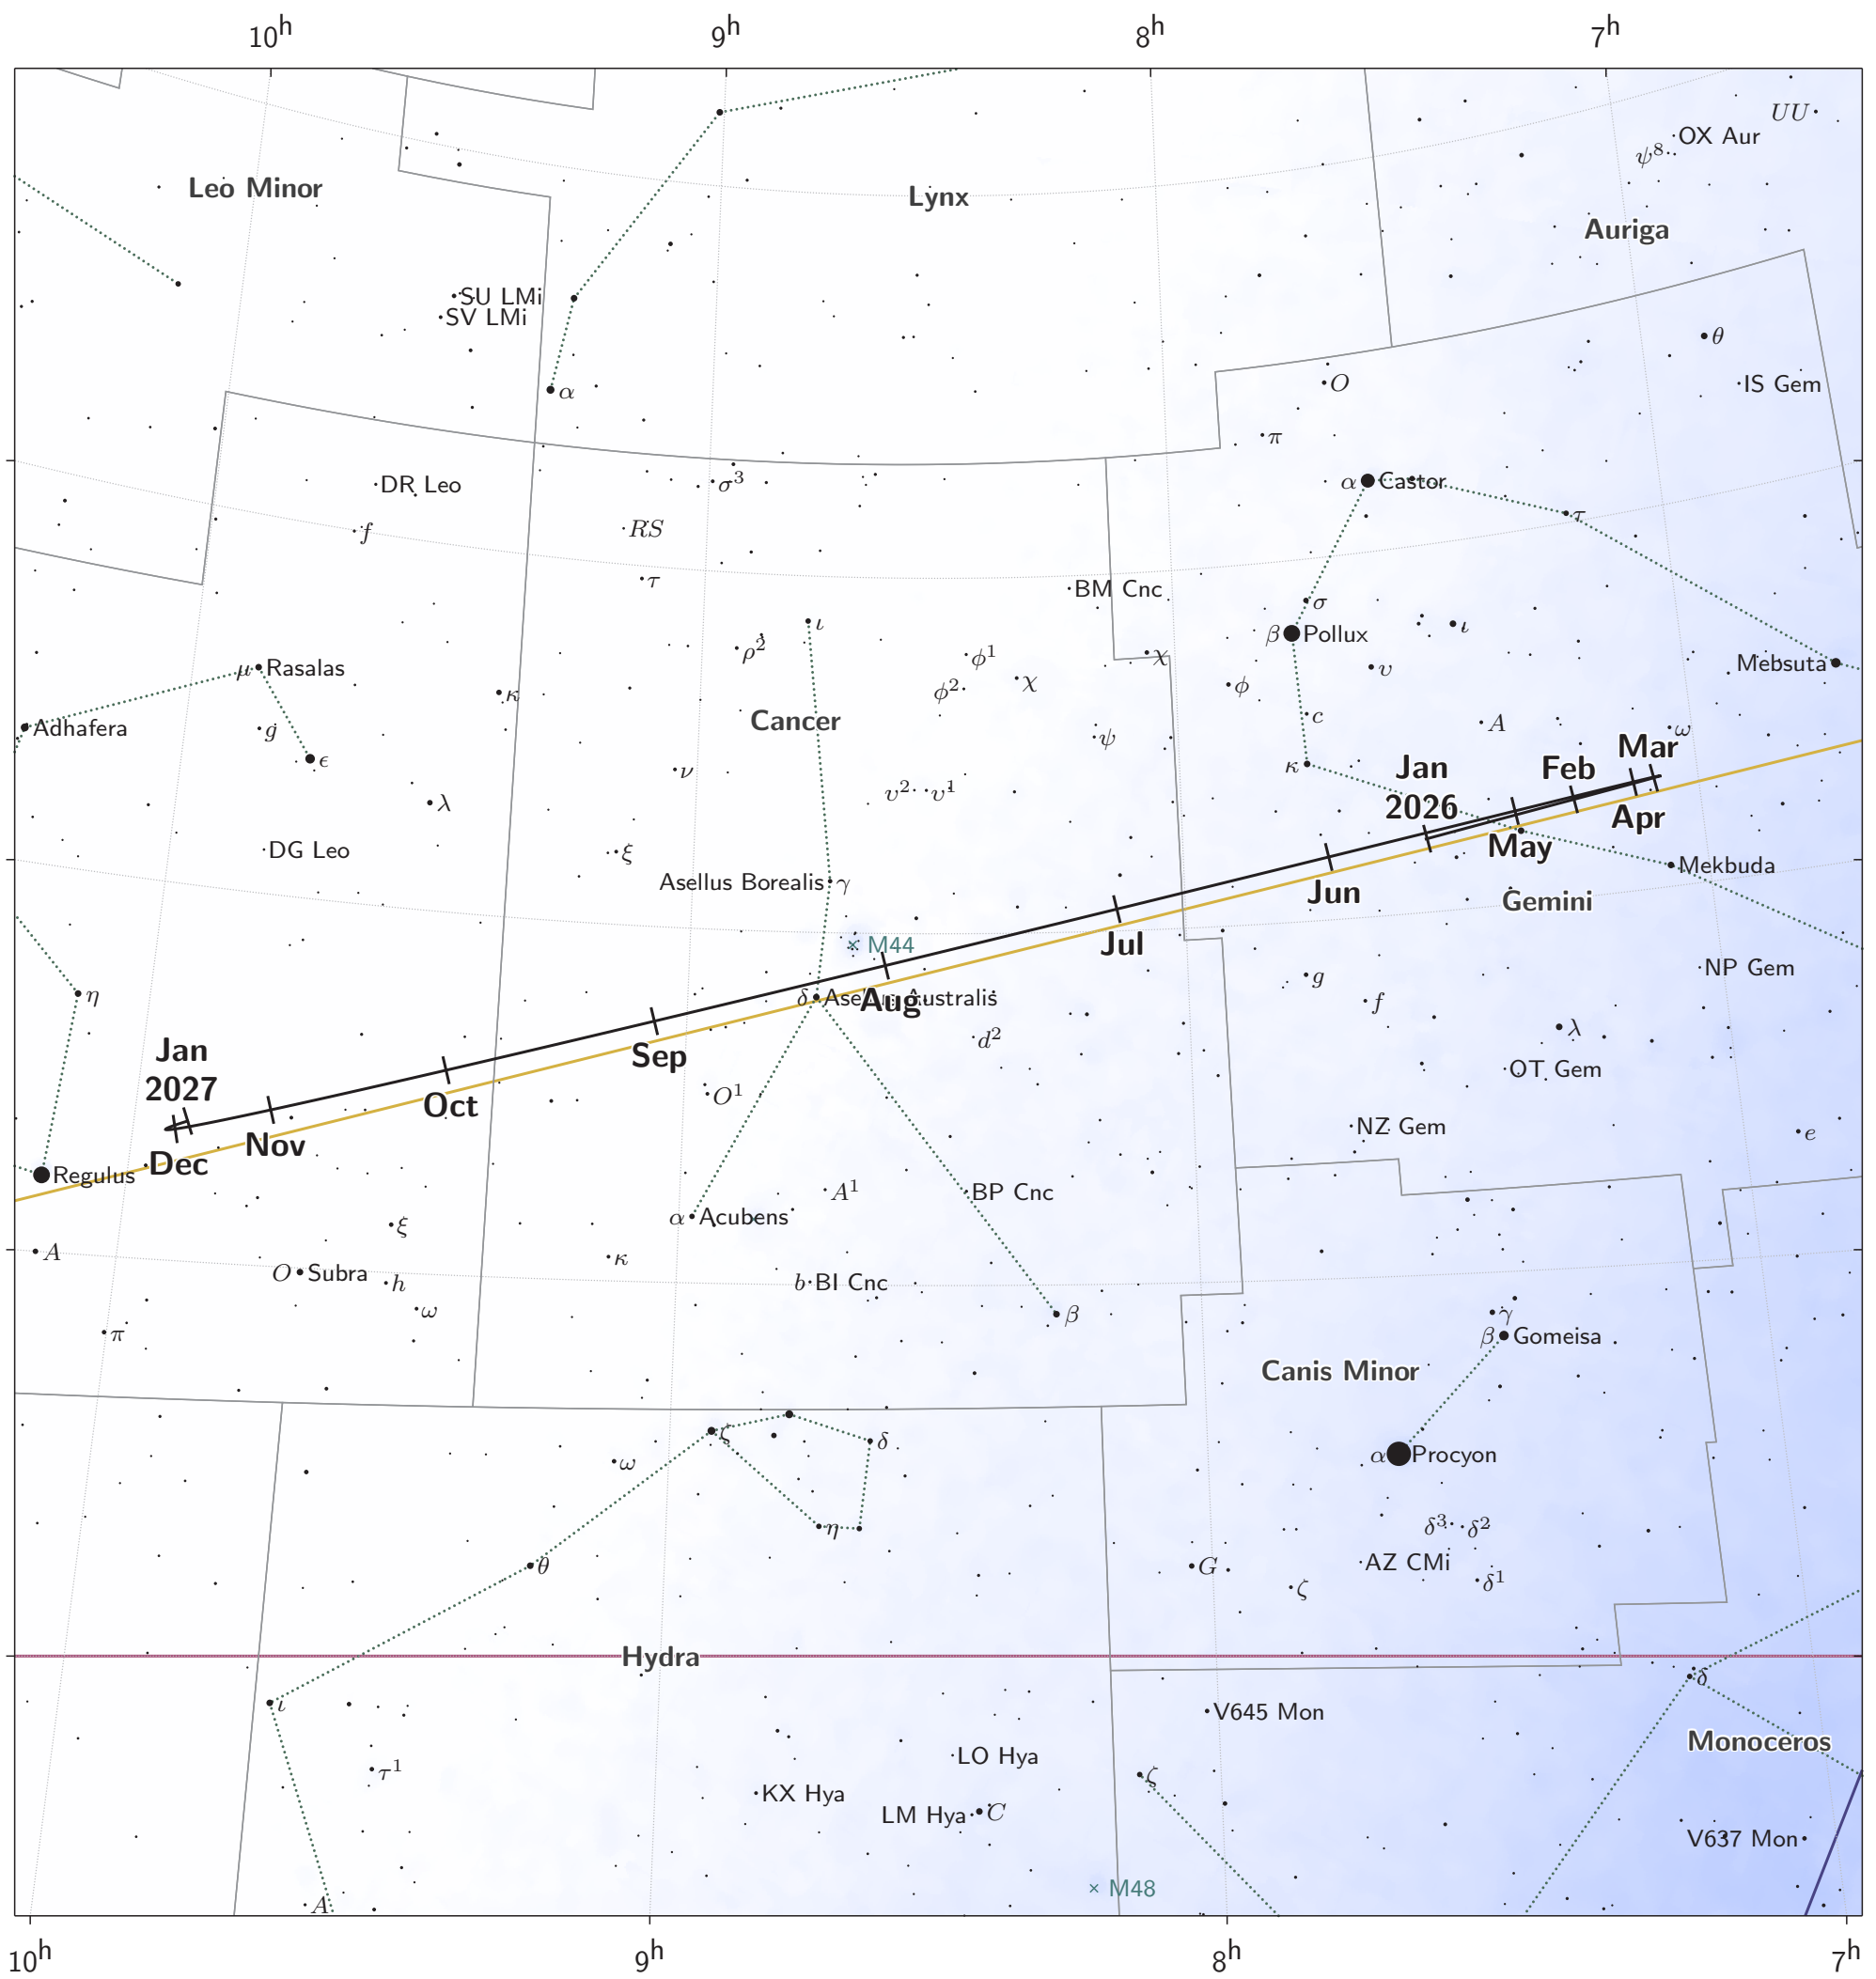

The path of Jupiter in 2026

Magnitude scale: 7.0 6.5 6.0 5.5 5.0 4.5 4.0 3.5 3.0 2.5 2.0 1.5 1.0 0.5

— The Equator — Ecliptic Plane — Galactic Plane