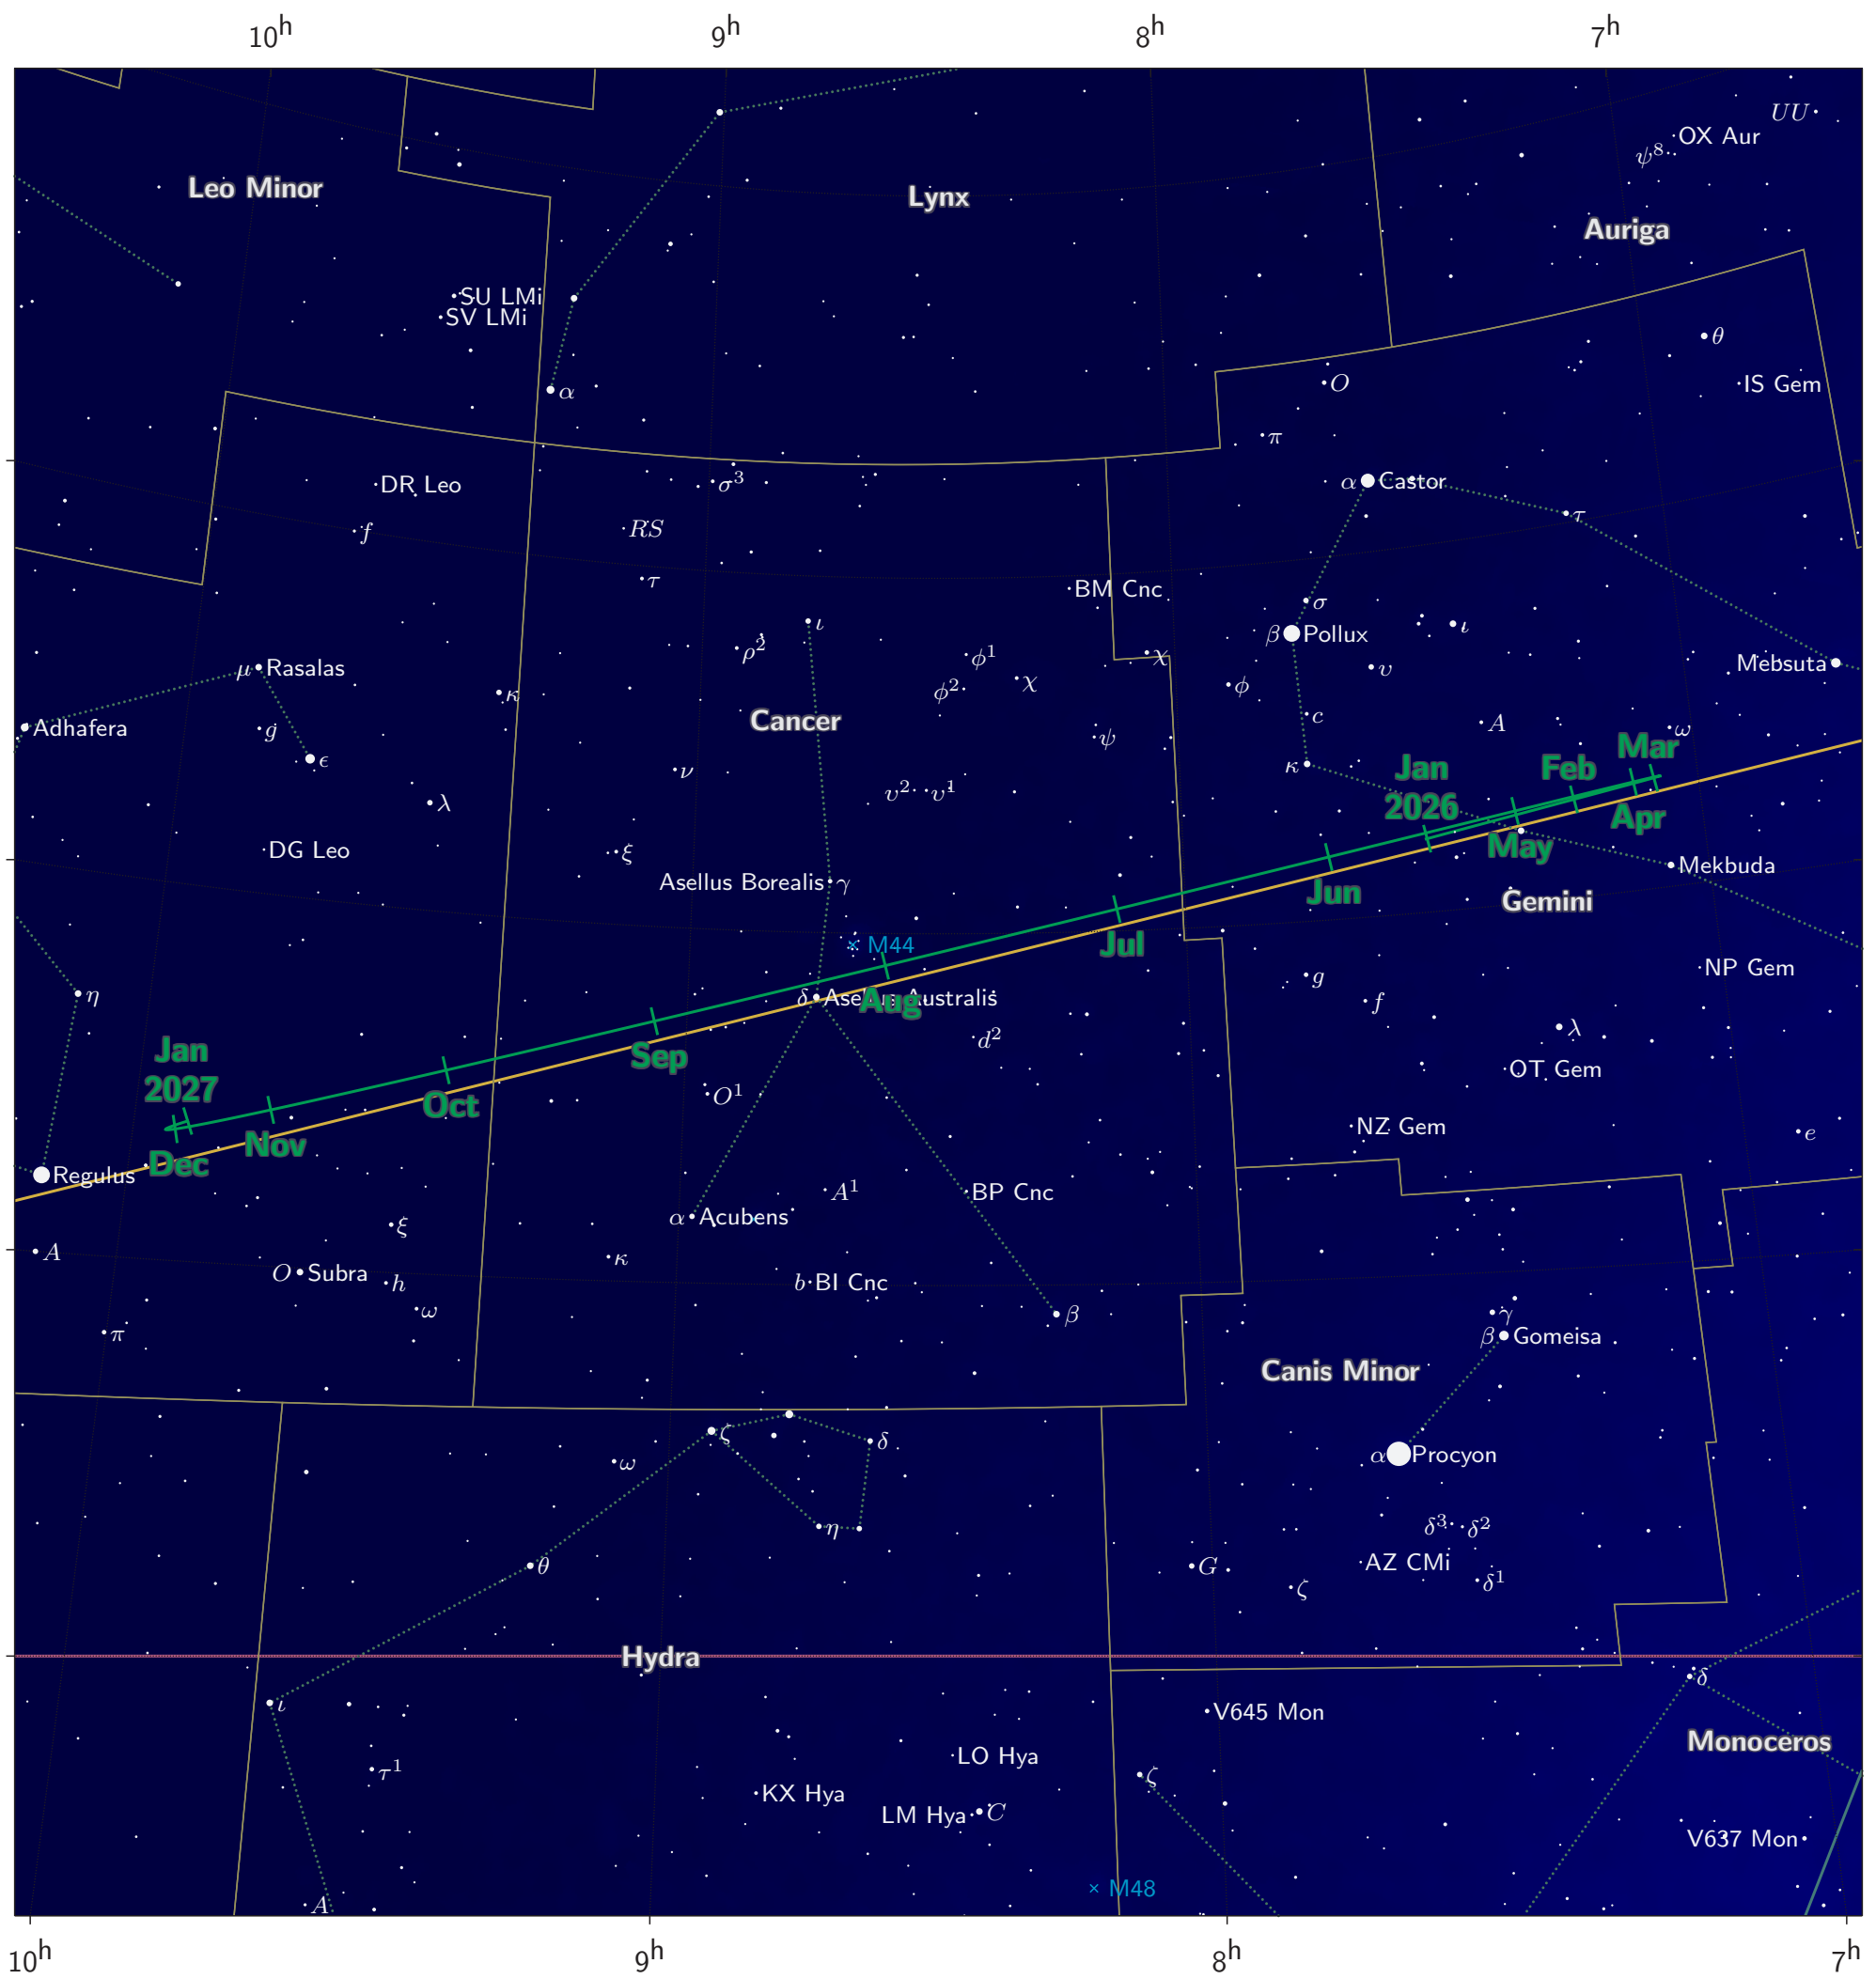

# The path of Jupiter in 2026

Magnitude scale: 7.0 6.5 6.0 5.5 5.0 4.5 4.0 3.5 3.0 2.5 2.0 1.5 1.0 0.5

— The Equator — Ecliptic Plane — Galactic Plane