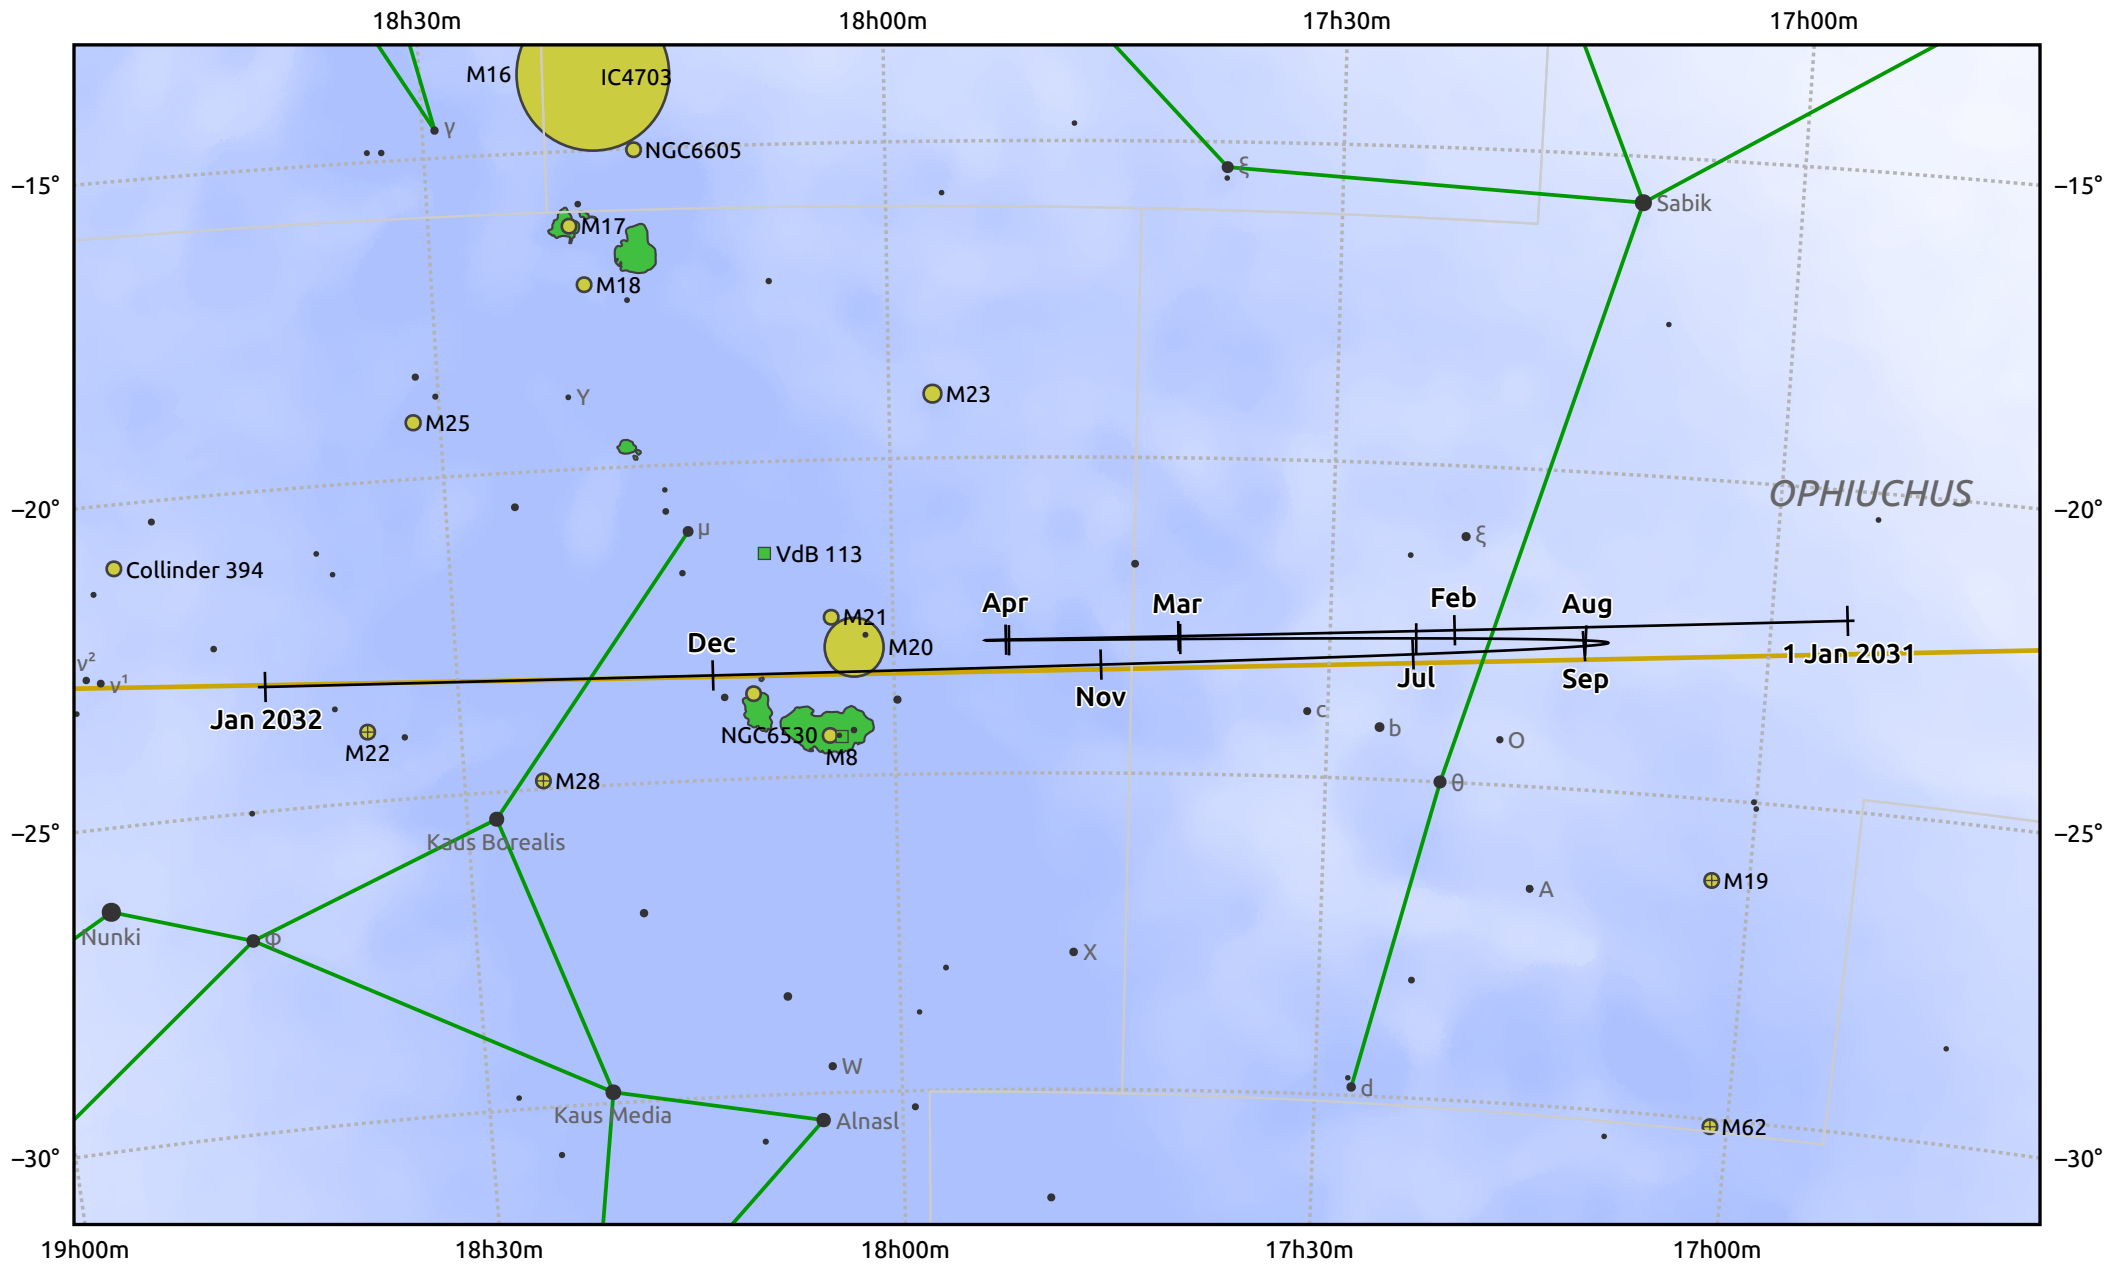

The path of Jupiter in 2031

© Dominic Ford 2011–2025. Date markers placed at midnight UTC. Downloaded from <https://in-the-sky.org>

Magnitude scale: • 6.0 • 5.0 • 4.0 • 3.0 ● 2.0

— Ecliptic Plane

● Galaxy
 ■ Bright nebula
 ● Open cluster
 ● Globular cluster
 ◆ Planetary nebula

Date	Mag	Angular size
2031 Jan 1	-1.8	31.0"
2031 Apr 1	-2.3	38.6"
2031 Jul 1	-2.6	44.9"
2031 Oct 1	-2.1	35.6"
2032 Jan 1	-1.8	31.1"