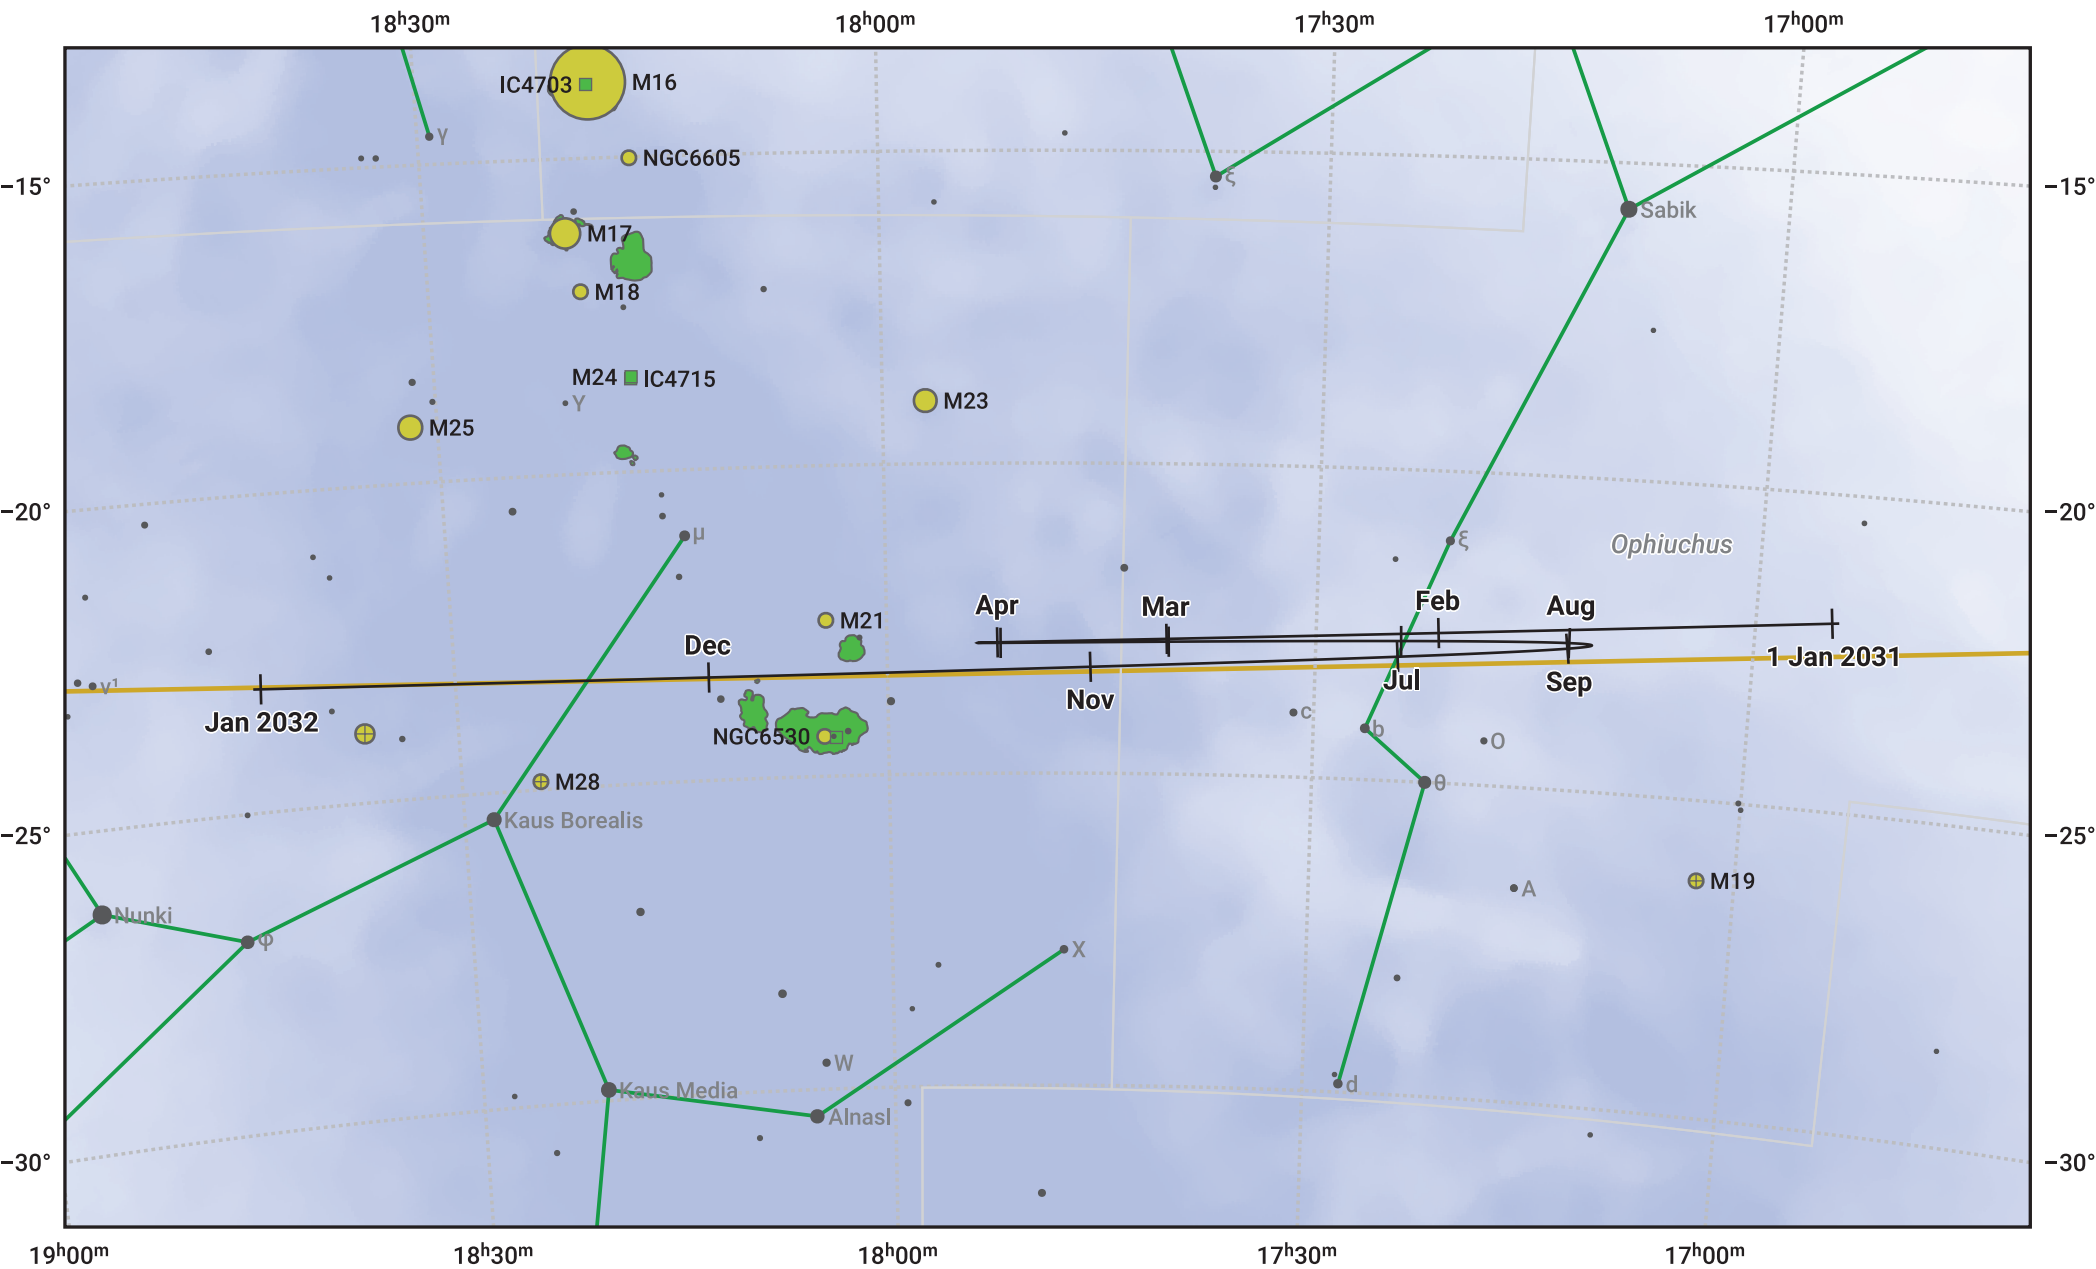

The path of Jupiter in 2031

© Dominic Ford 2011–2024. Date markers placed at midnight UTC. Downloaded from <https://in-the-sky.org>

Magnitude scale: • 6.0 • 5.0 • 4.0 • 3.0 • 2.0

— Ecliptic Plane

- Galaxy
- Bright nebula
- Open cluster
- ⊕ Globular cluster

Date	Mag	Angular size
2031 Jan 1	-1.8	31.0"
2031 Apr 1	-2.3	38.6"
2031 Jul 1	-2.6	44.9"
2031 Oct 1	-2.1	35.6"
2032 Jan 1	-1.8	31.1"