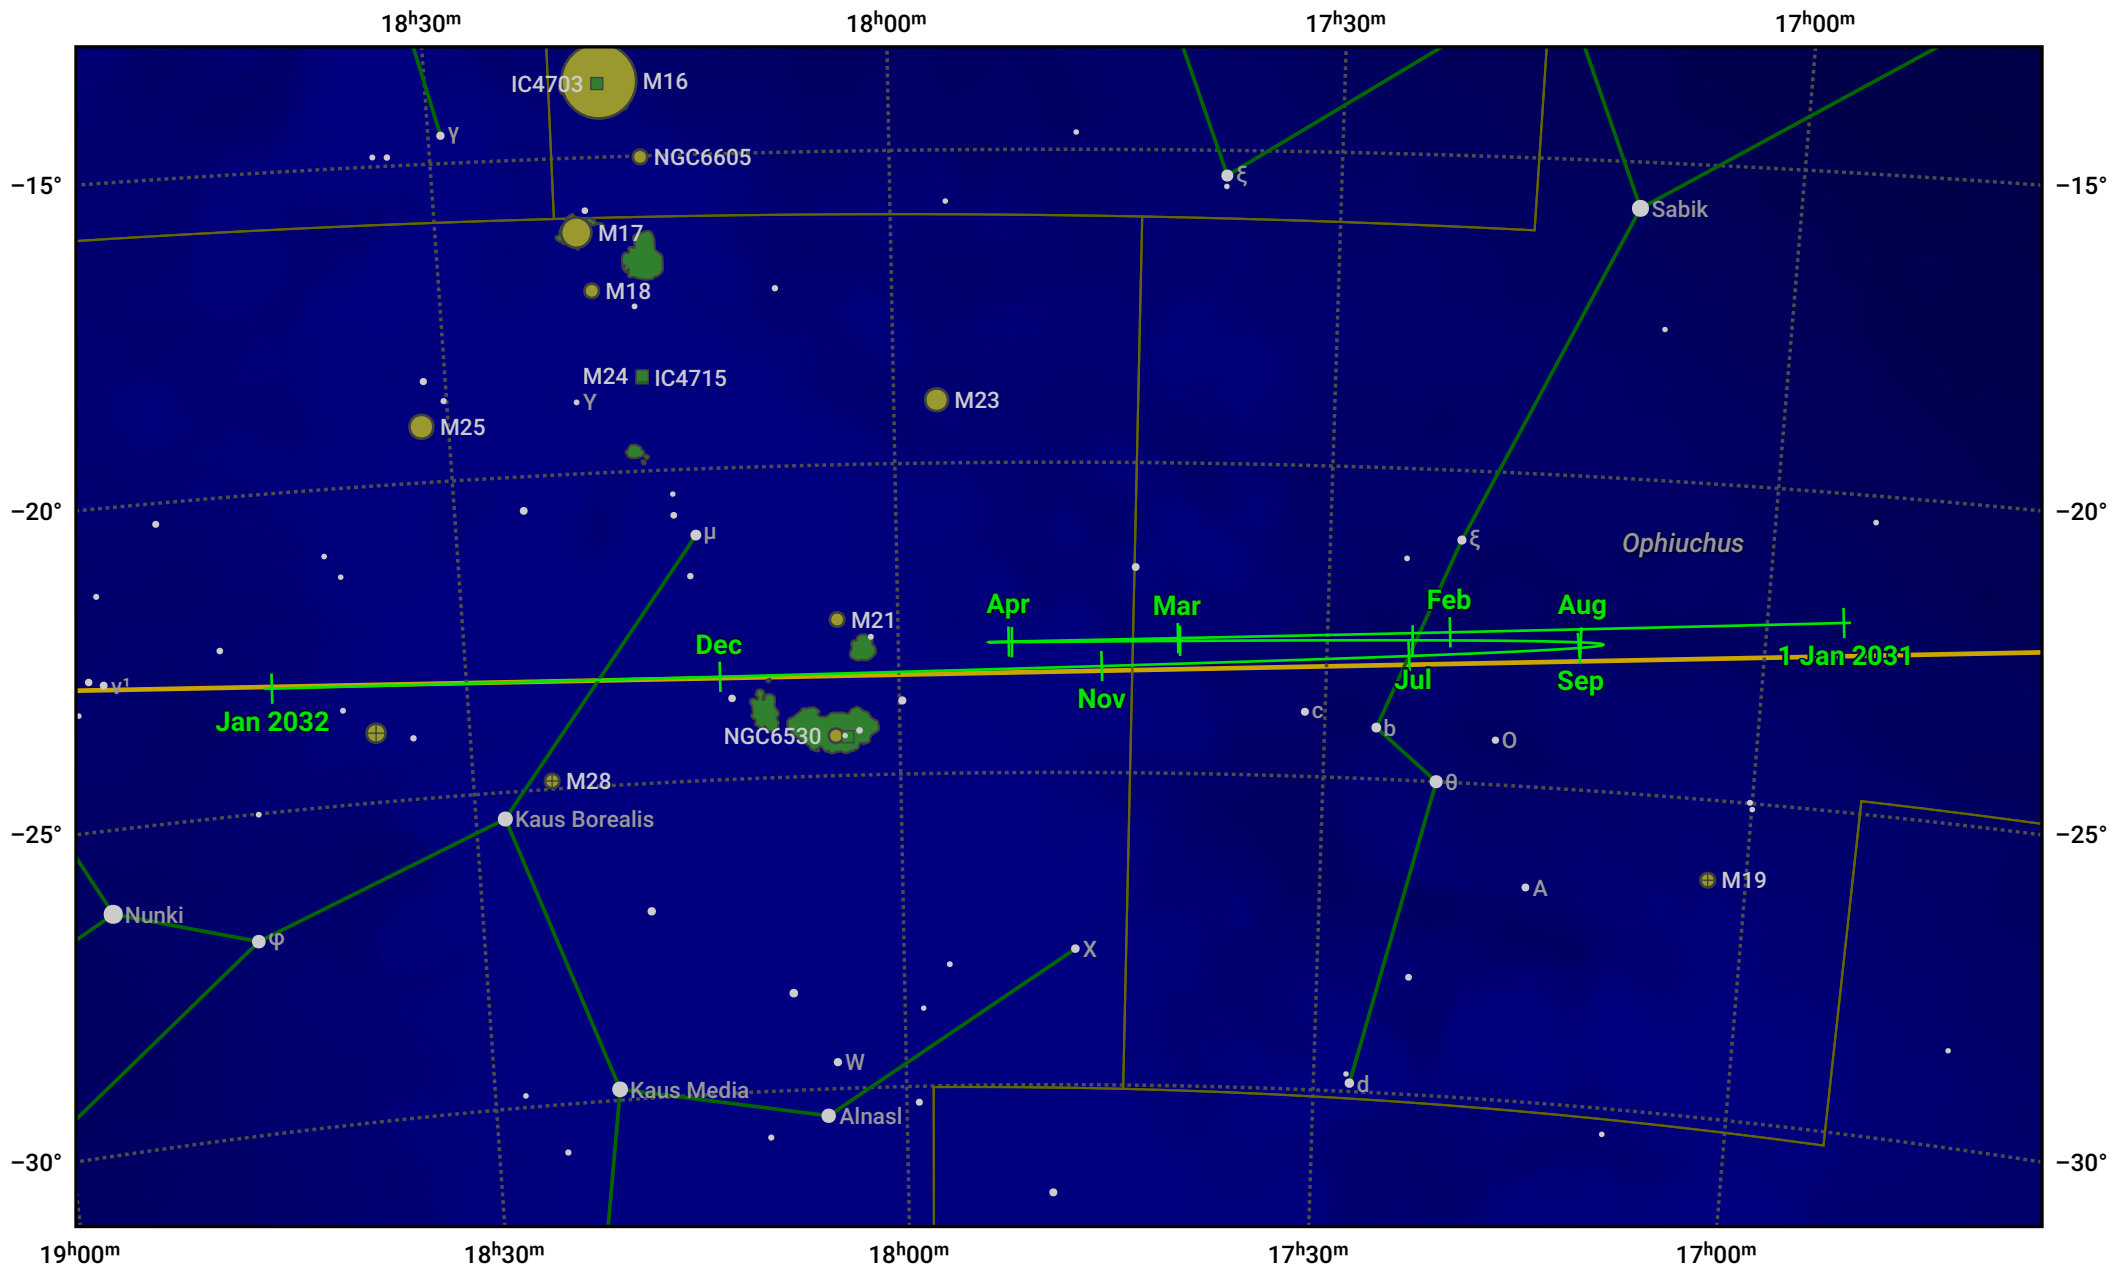

# The path of Jupiter in 2031

© Dominic Ford 2011–2024. Date markers placed at midnight UTC. Downloaded from <https://in-the-sky.org>

Magnitude scale: • 6.0 • 5.0 • 4.0 • 3.0 • 2.0

— Ecliptic Plane

● Galaxy    ■ Bright nebula    ● Open cluster    ⊕ Globular cluster

Date	Mag	Angular size
2031 Jan 1	-1.8	31.0"
2031 Apr 1	-2.3	38.6"
2031 Jul 1	-2.6	44.9"
2031 Oct 1	-2.1	35.6"
2032 Jan 1	-1.8	31.1"