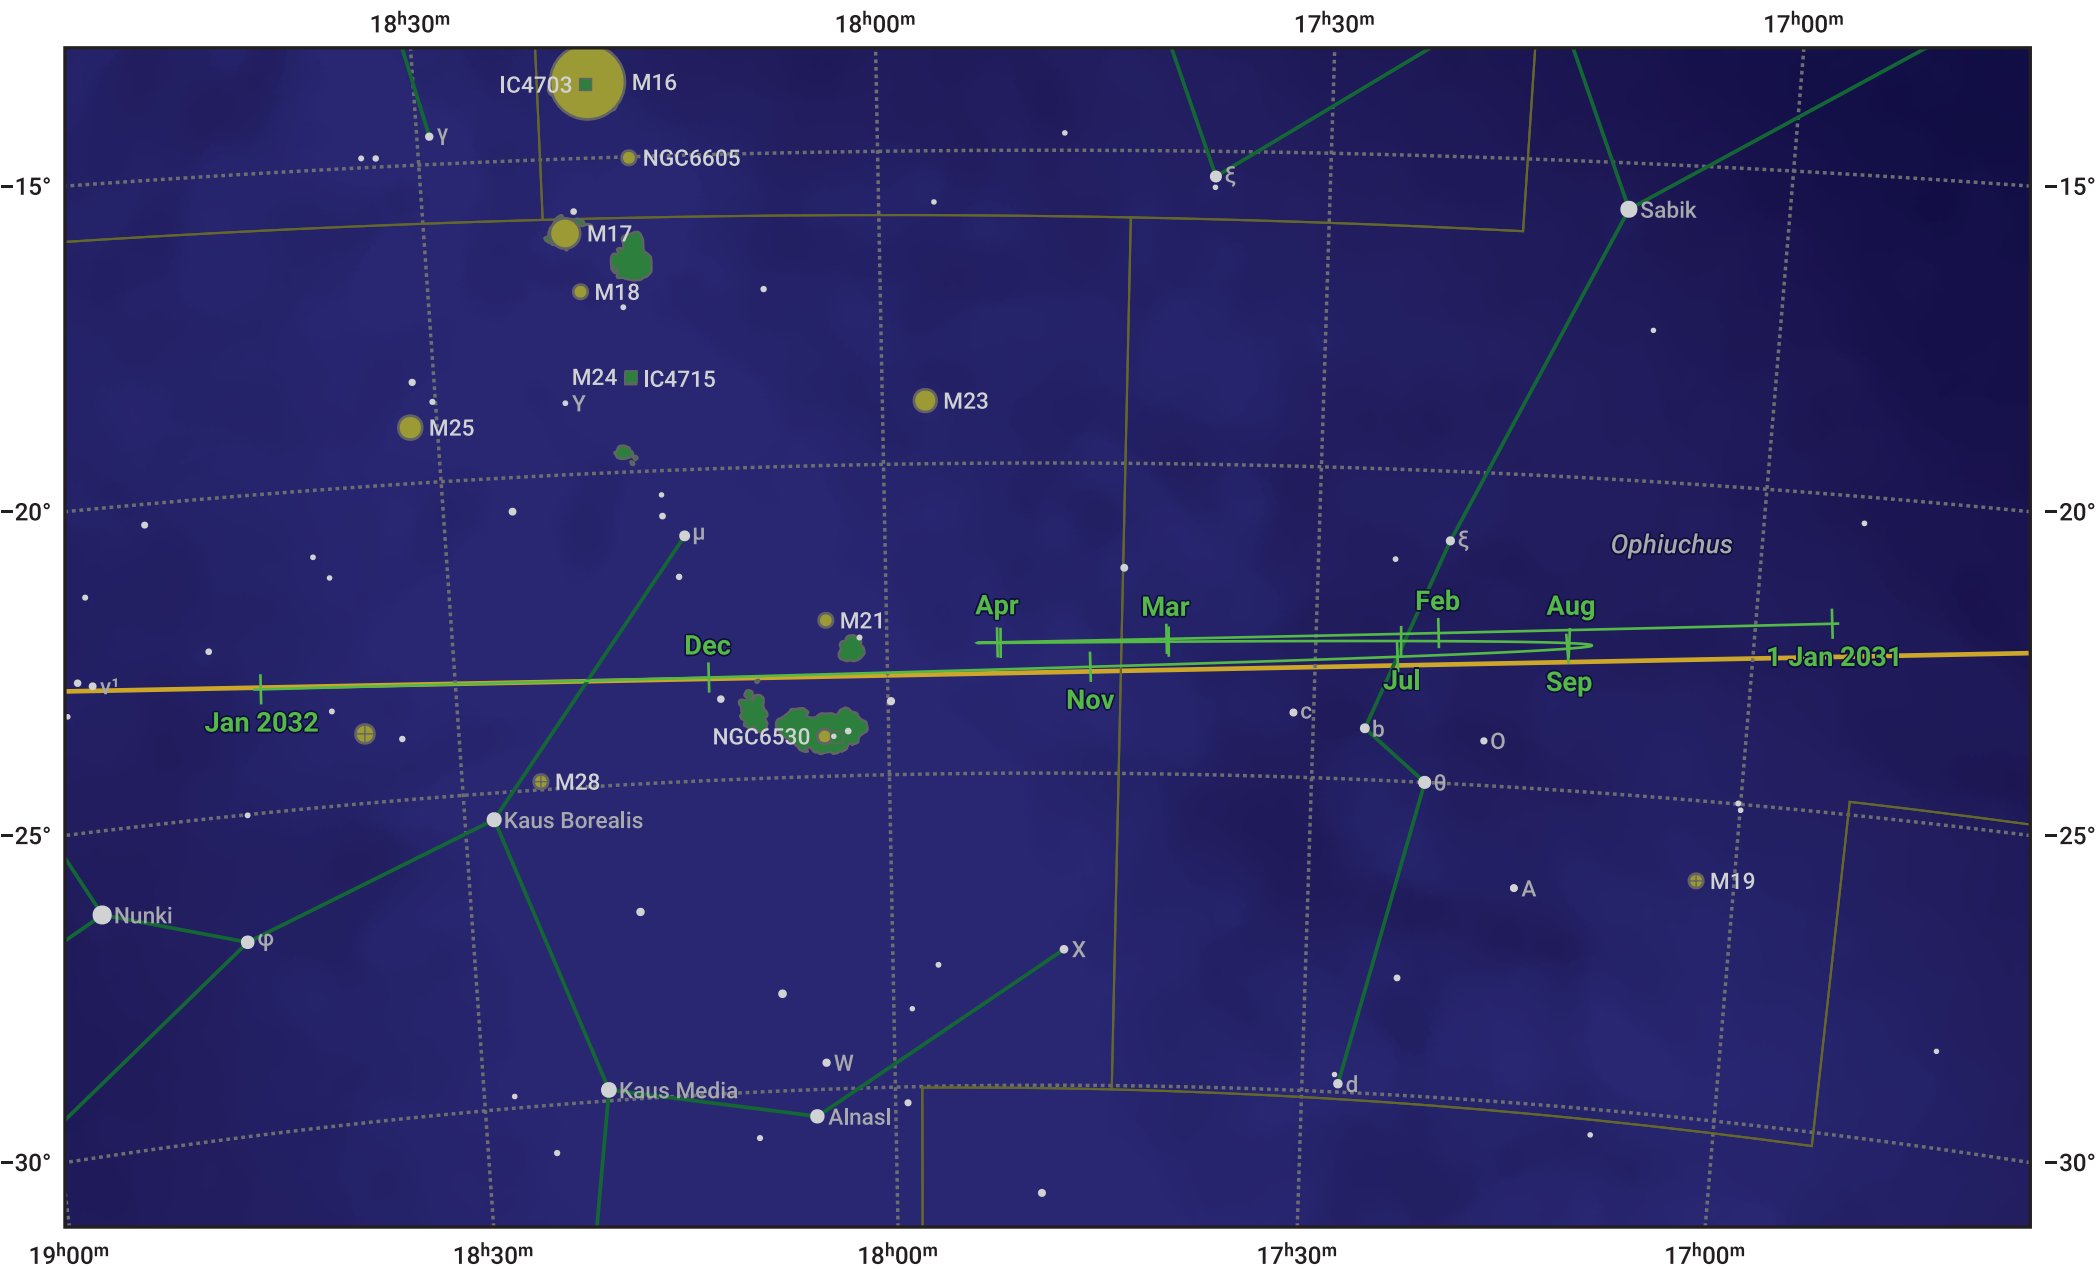

The path of Jupiter in 2031

© Dominic Ford 2011–2024. Date markers placed at midnight UTC. Downloaded from <https://in-the-sky.org>

Magnitude scale: • 6.0 • 5.0 • 4.0 • 3.0 • 2.0

— Ecliptic Plane

- Galaxy
- Bright nebula
- Open cluster
- ⊕ Globular cluster

Date	Mag	Angular size
2031 Jan 1	-1.8	31.0"
2031 Apr 1	-2.3	38.6"
2031 Jul 1	-2.6	44.9"
2031 Oct 1	-2.1	35.6"
2032 Jan 1	-1.8	31.1"