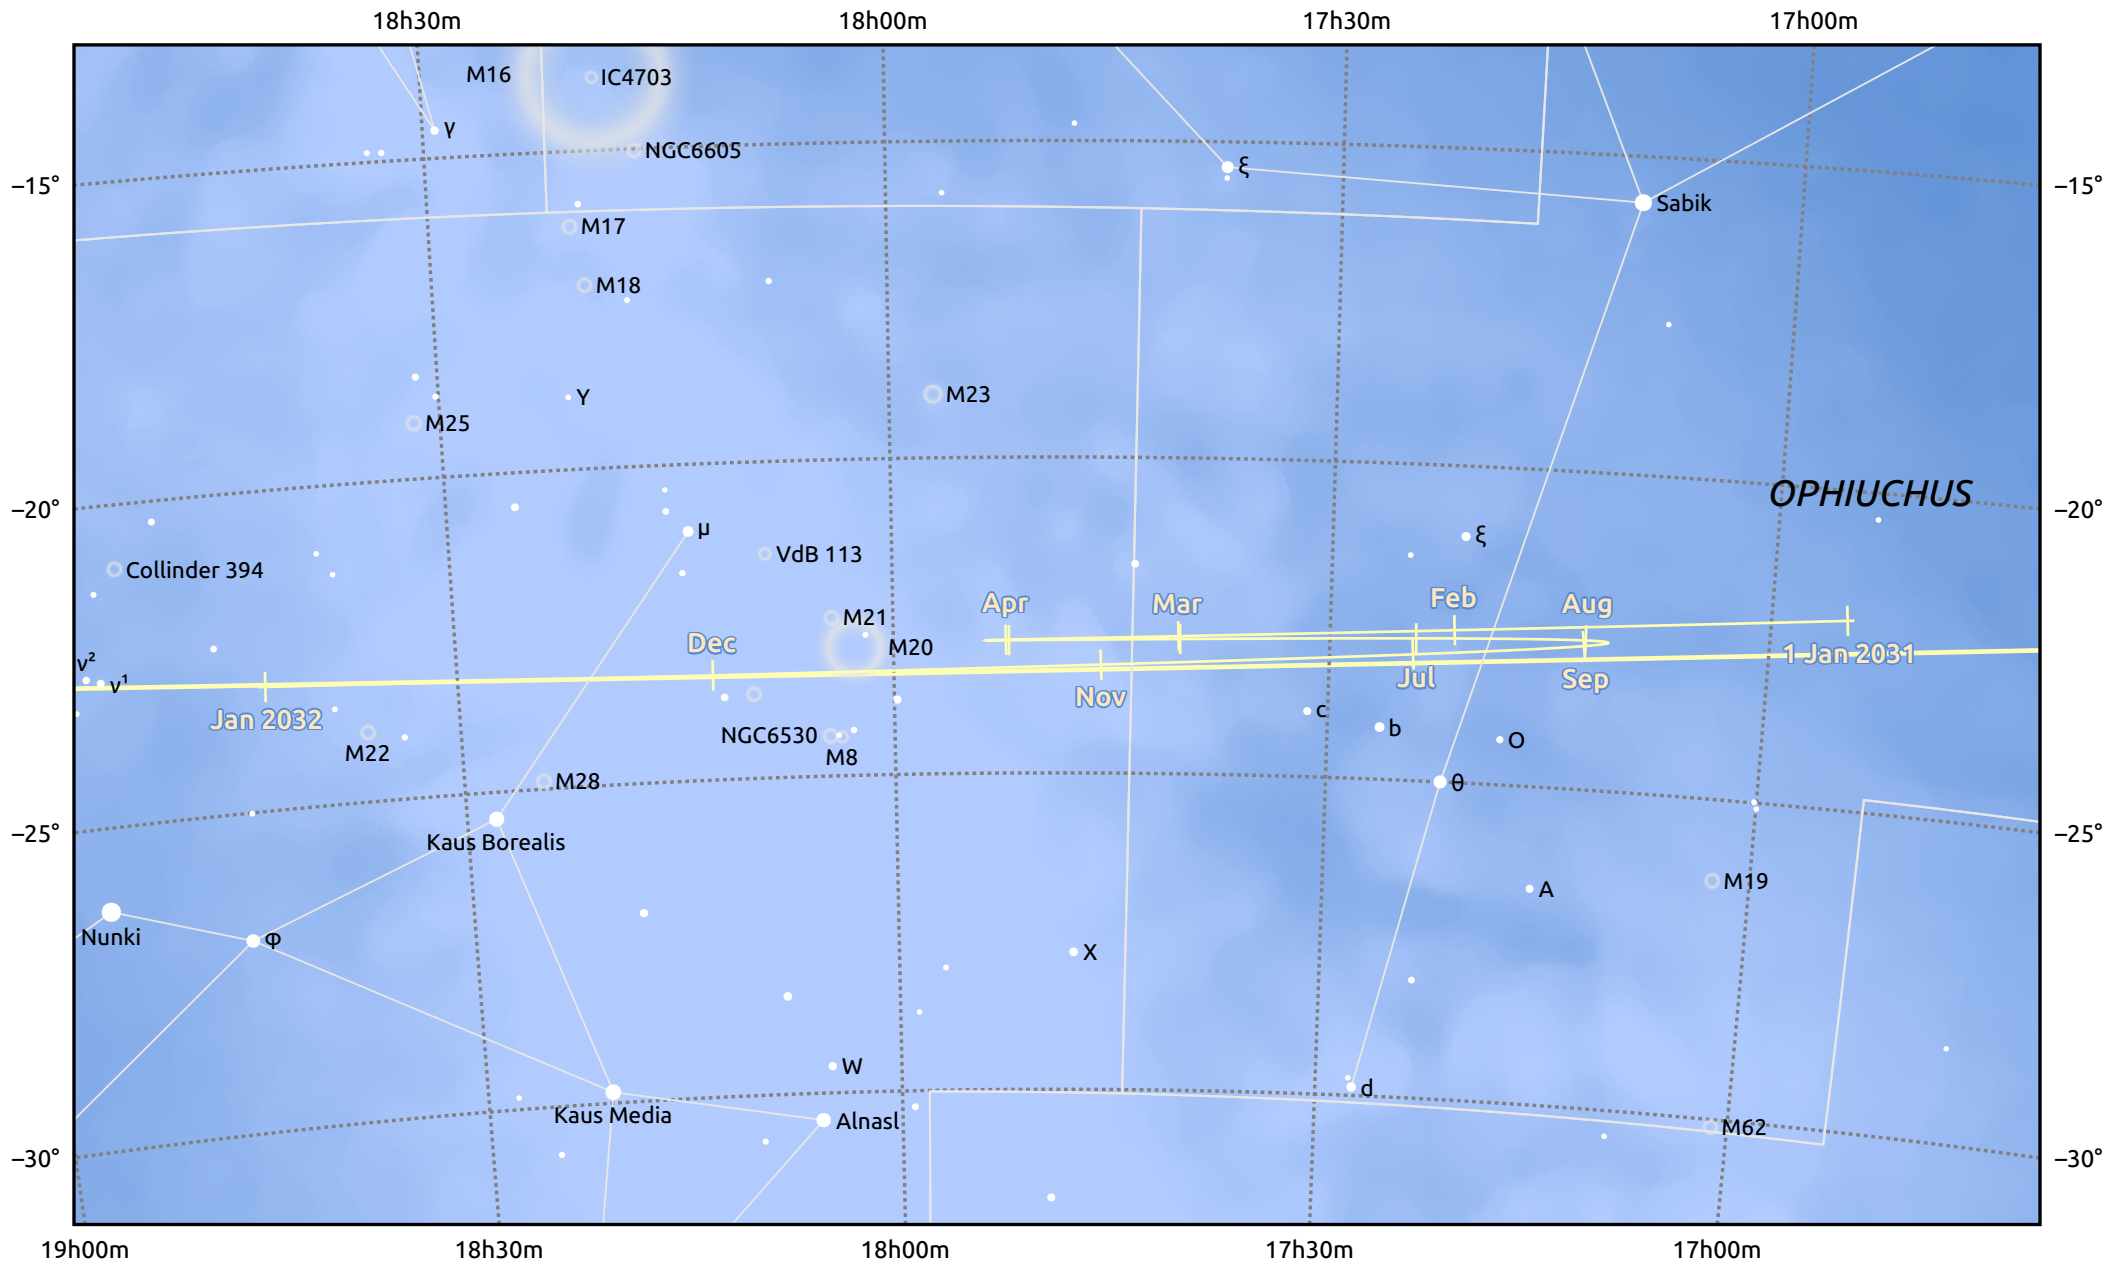

# The path of Jupiter in 2031

© Dominic Ford 2011–2025. Date markers placed at midnight UTC. Downloaded from <https://in-the-sky.org>

Magnitude scale: • 6.0 • 5.0 • 4.0 • 3.0 ● 2.0

— Ecliptic Plane

Galaxy   Bright nebula   Open cluster   Globular cluster   Planetary nebula

Date	Mag	Angular size
2031 Jan 1	-1.8	31.0"
2031 Apr 1	-2.3	38.6"
2031 Jul 1	-2.6	44.9"
2031 Oct 1	-2.1	35.6"
2032 Jan 1	-1.8	31.1"