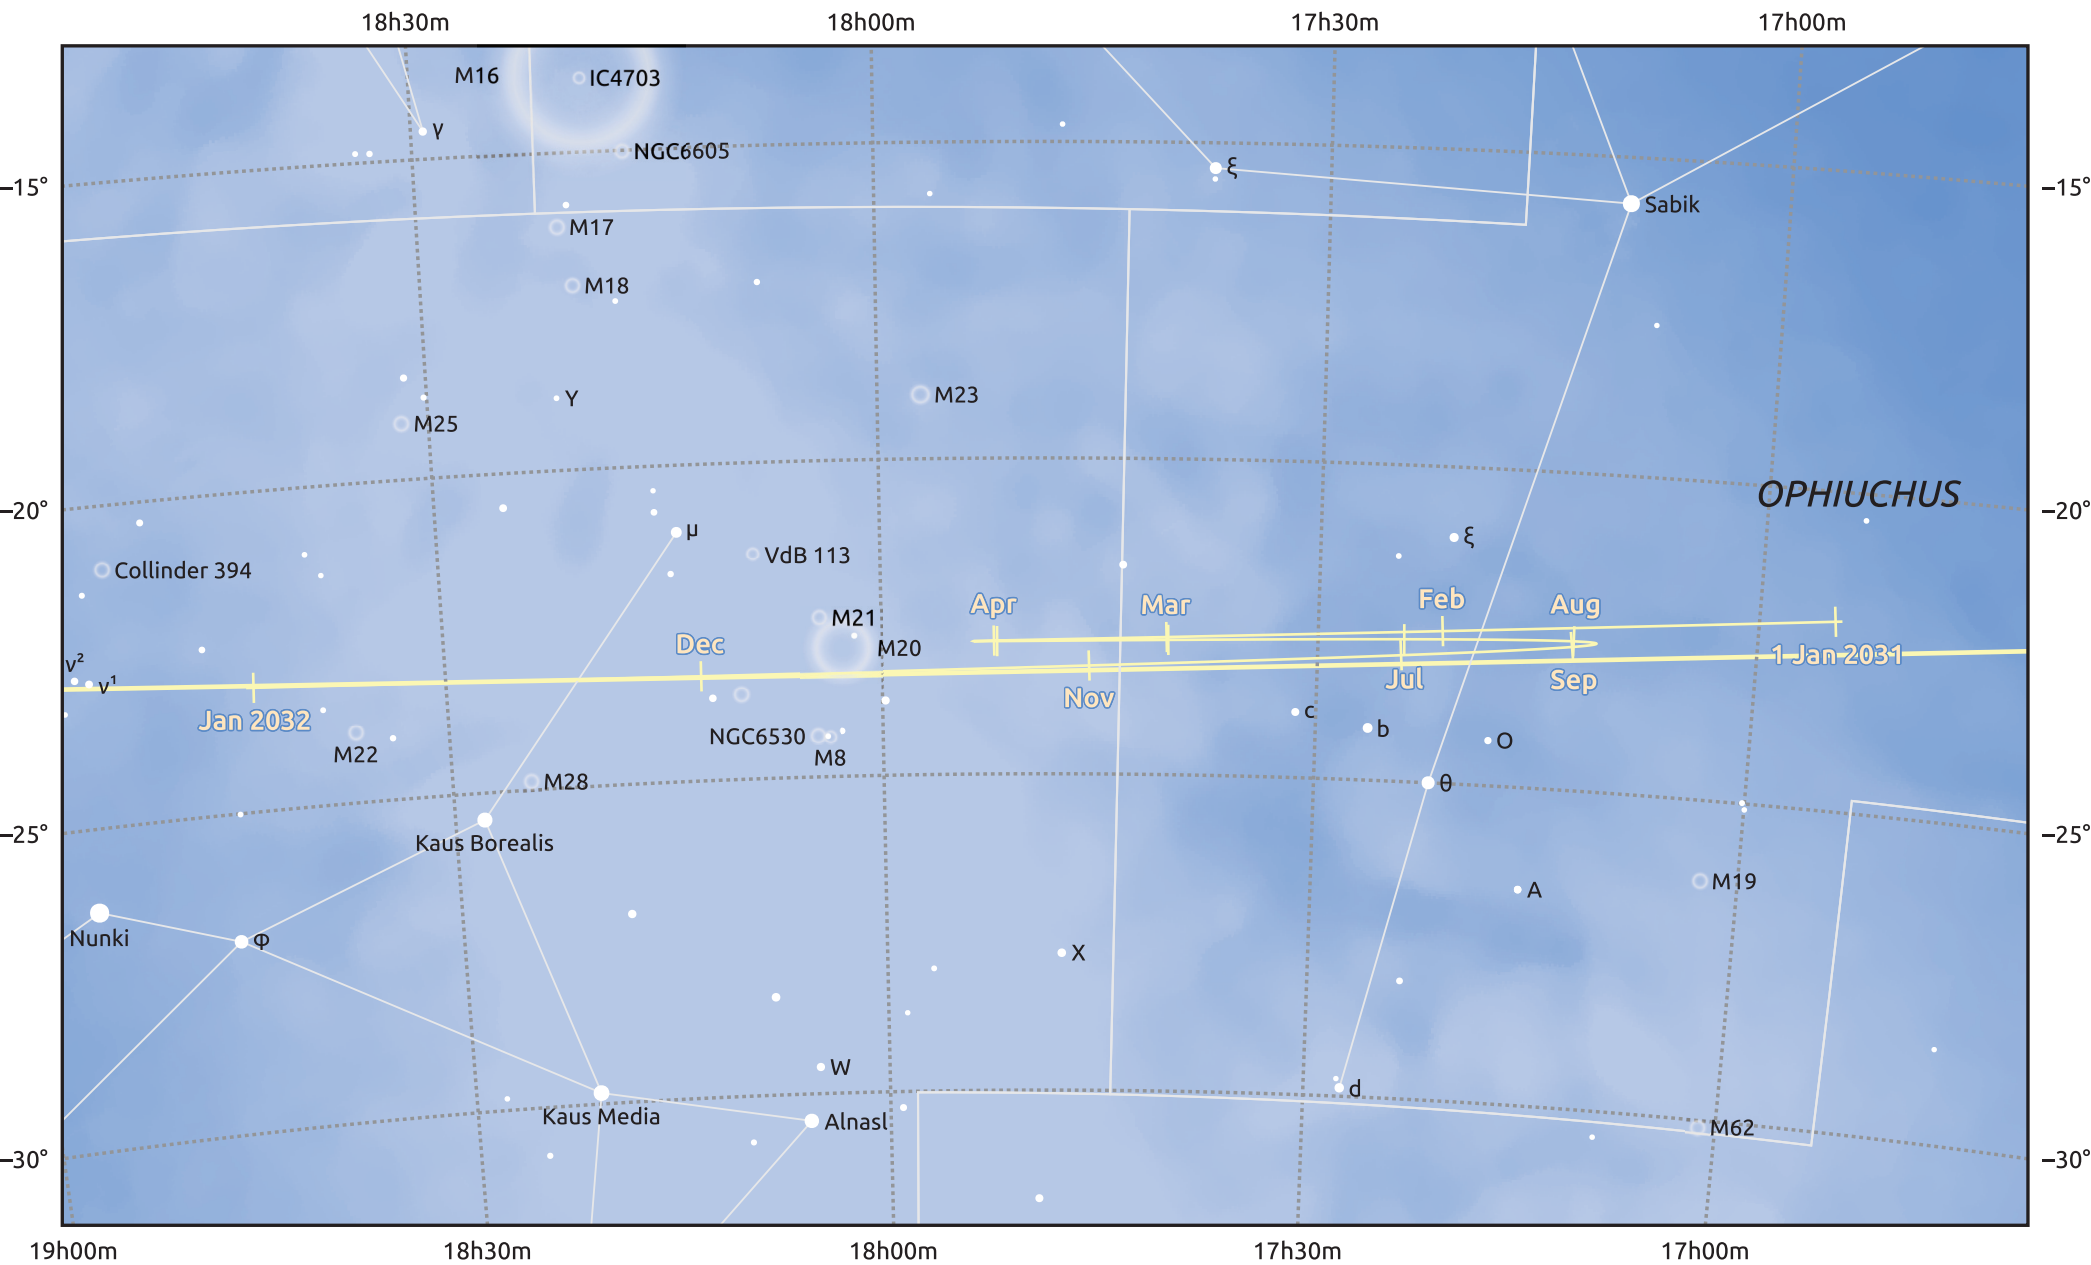

The path of Jupiter in 2031

© Dominic Ford 2011–2025. Date markers placed at midnight UTC. Downloaded from <https://in-the-sky.org>

Magnitude scale: • 6.0 • 5.0 • 4.0 • 3.0 ● 2.0

— Ecliptic Plane

Galaxy Bright nebula Open cluster Globular cluster Planetary nebula

Date	Mag	Angular size
2031 Jan 1	-1.8	31.0"
2031 Apr 1	-2.3	38.6"
2031 Jul 1	-2.6	44.9"
2031 Oct 1	-2.1	35.6"
2032 Jan 1	-1.8	31.1"