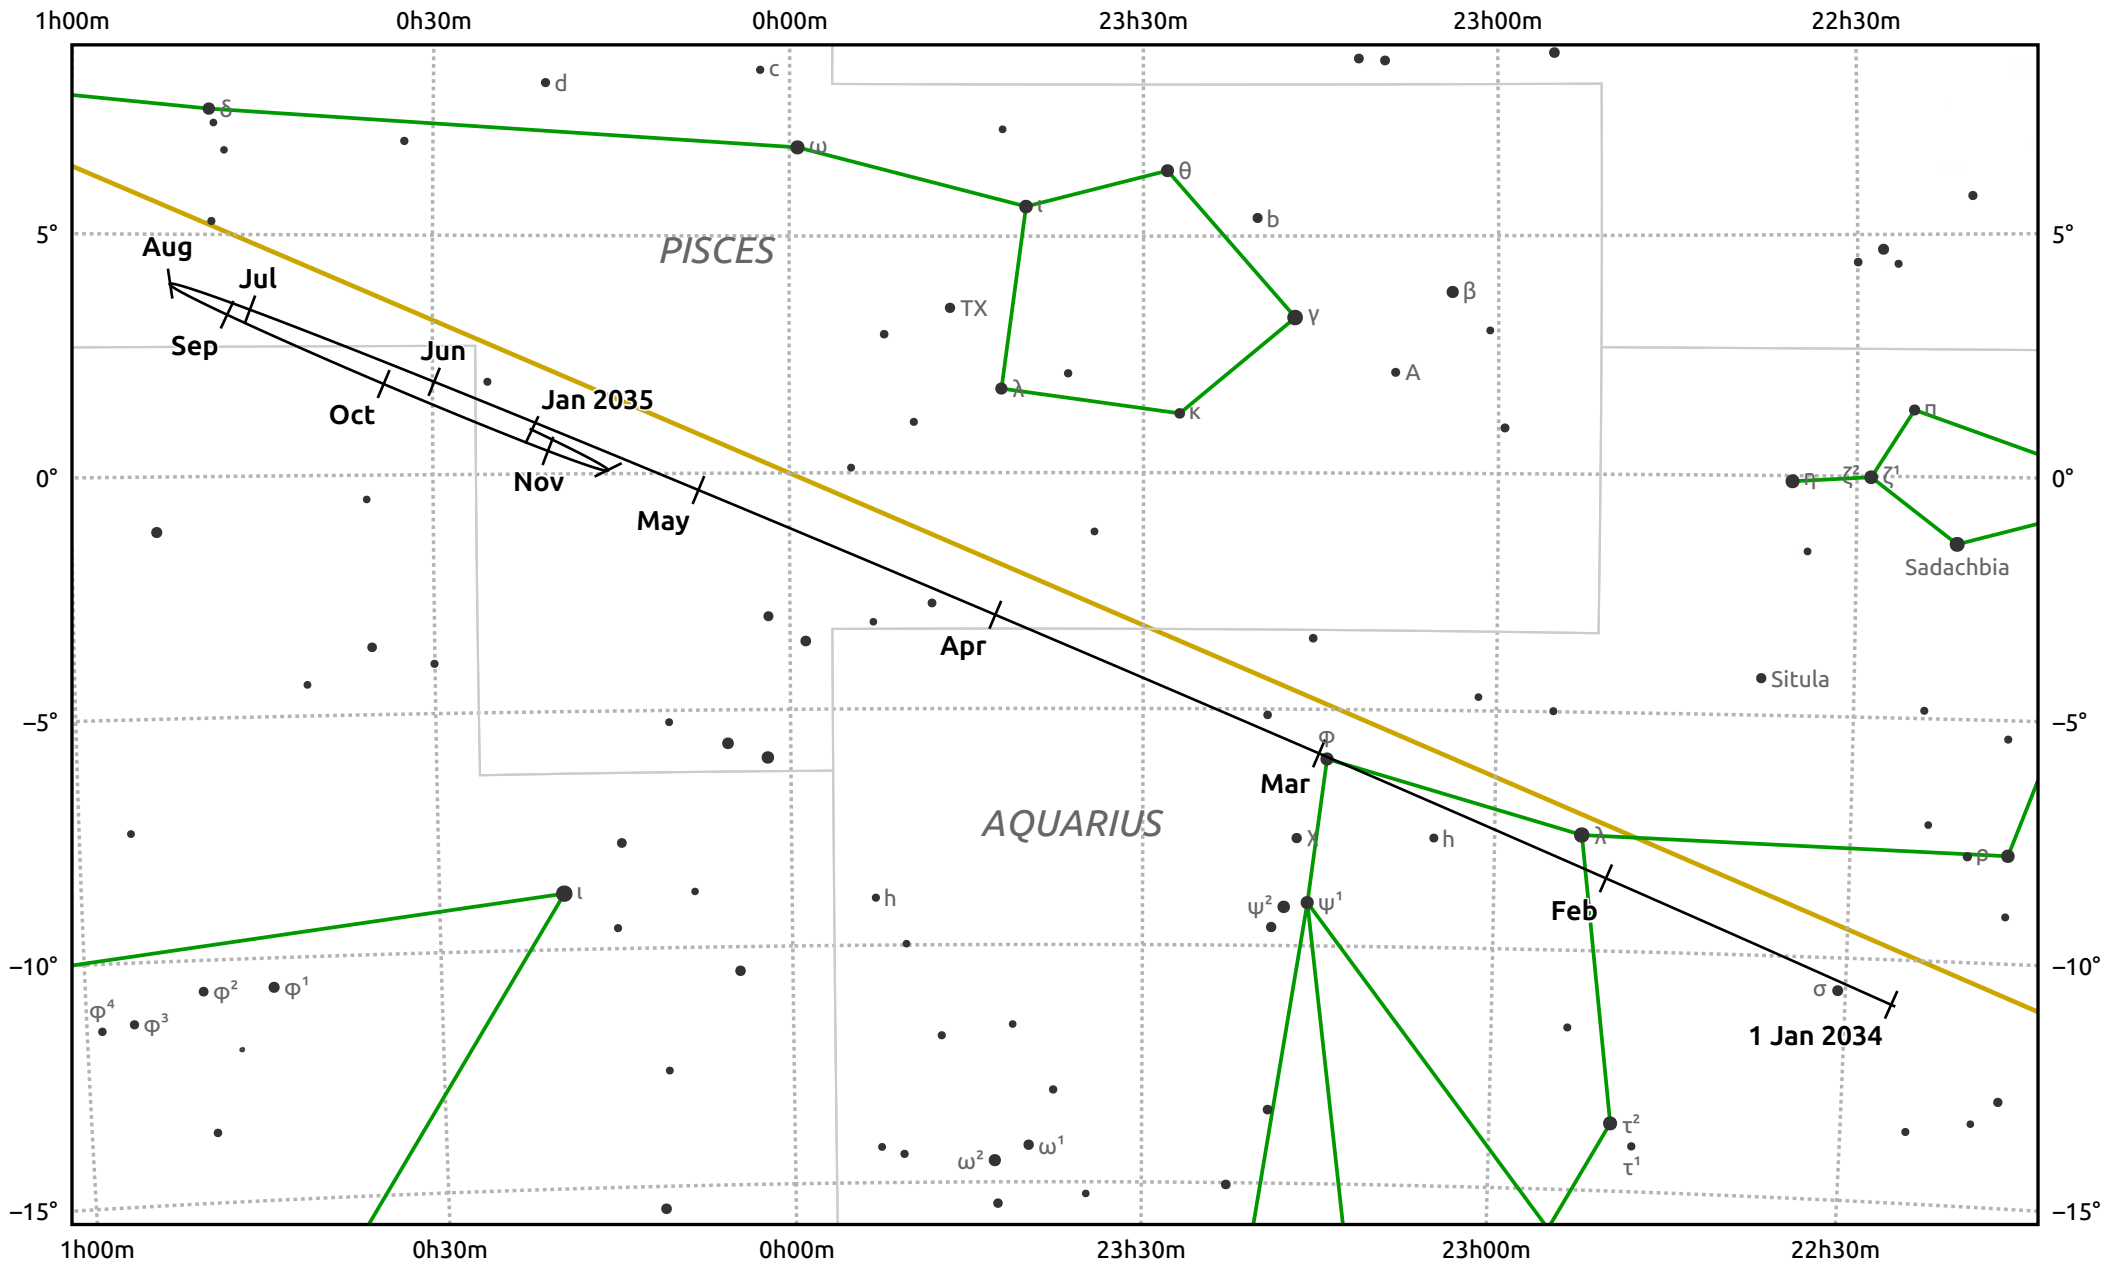

The path of Jupiter in 2034

© Dominic Ford 2011–2025. Date markers placed at midnight UTC. Downloaded from <https://in-the-sky.org>

Magnitude scale: • 6.0 • 5.0 • 4.0 ● 3.0

— Ecliptic Plane

- Galaxy
- Bright nebula
- Open cluster
- ⊕ Globular cluster
- ◆ Planetary nebula

Date	Mag	Angular size
2034 Jan 1	-2.2	35.1"
2034 Apr 1	-2.0	32.6"
2034 Jul 1	-2.4	39.3"
2034 Oct 1	-2.9	48.8"
2035 Jan 1	-2.4	39.1"