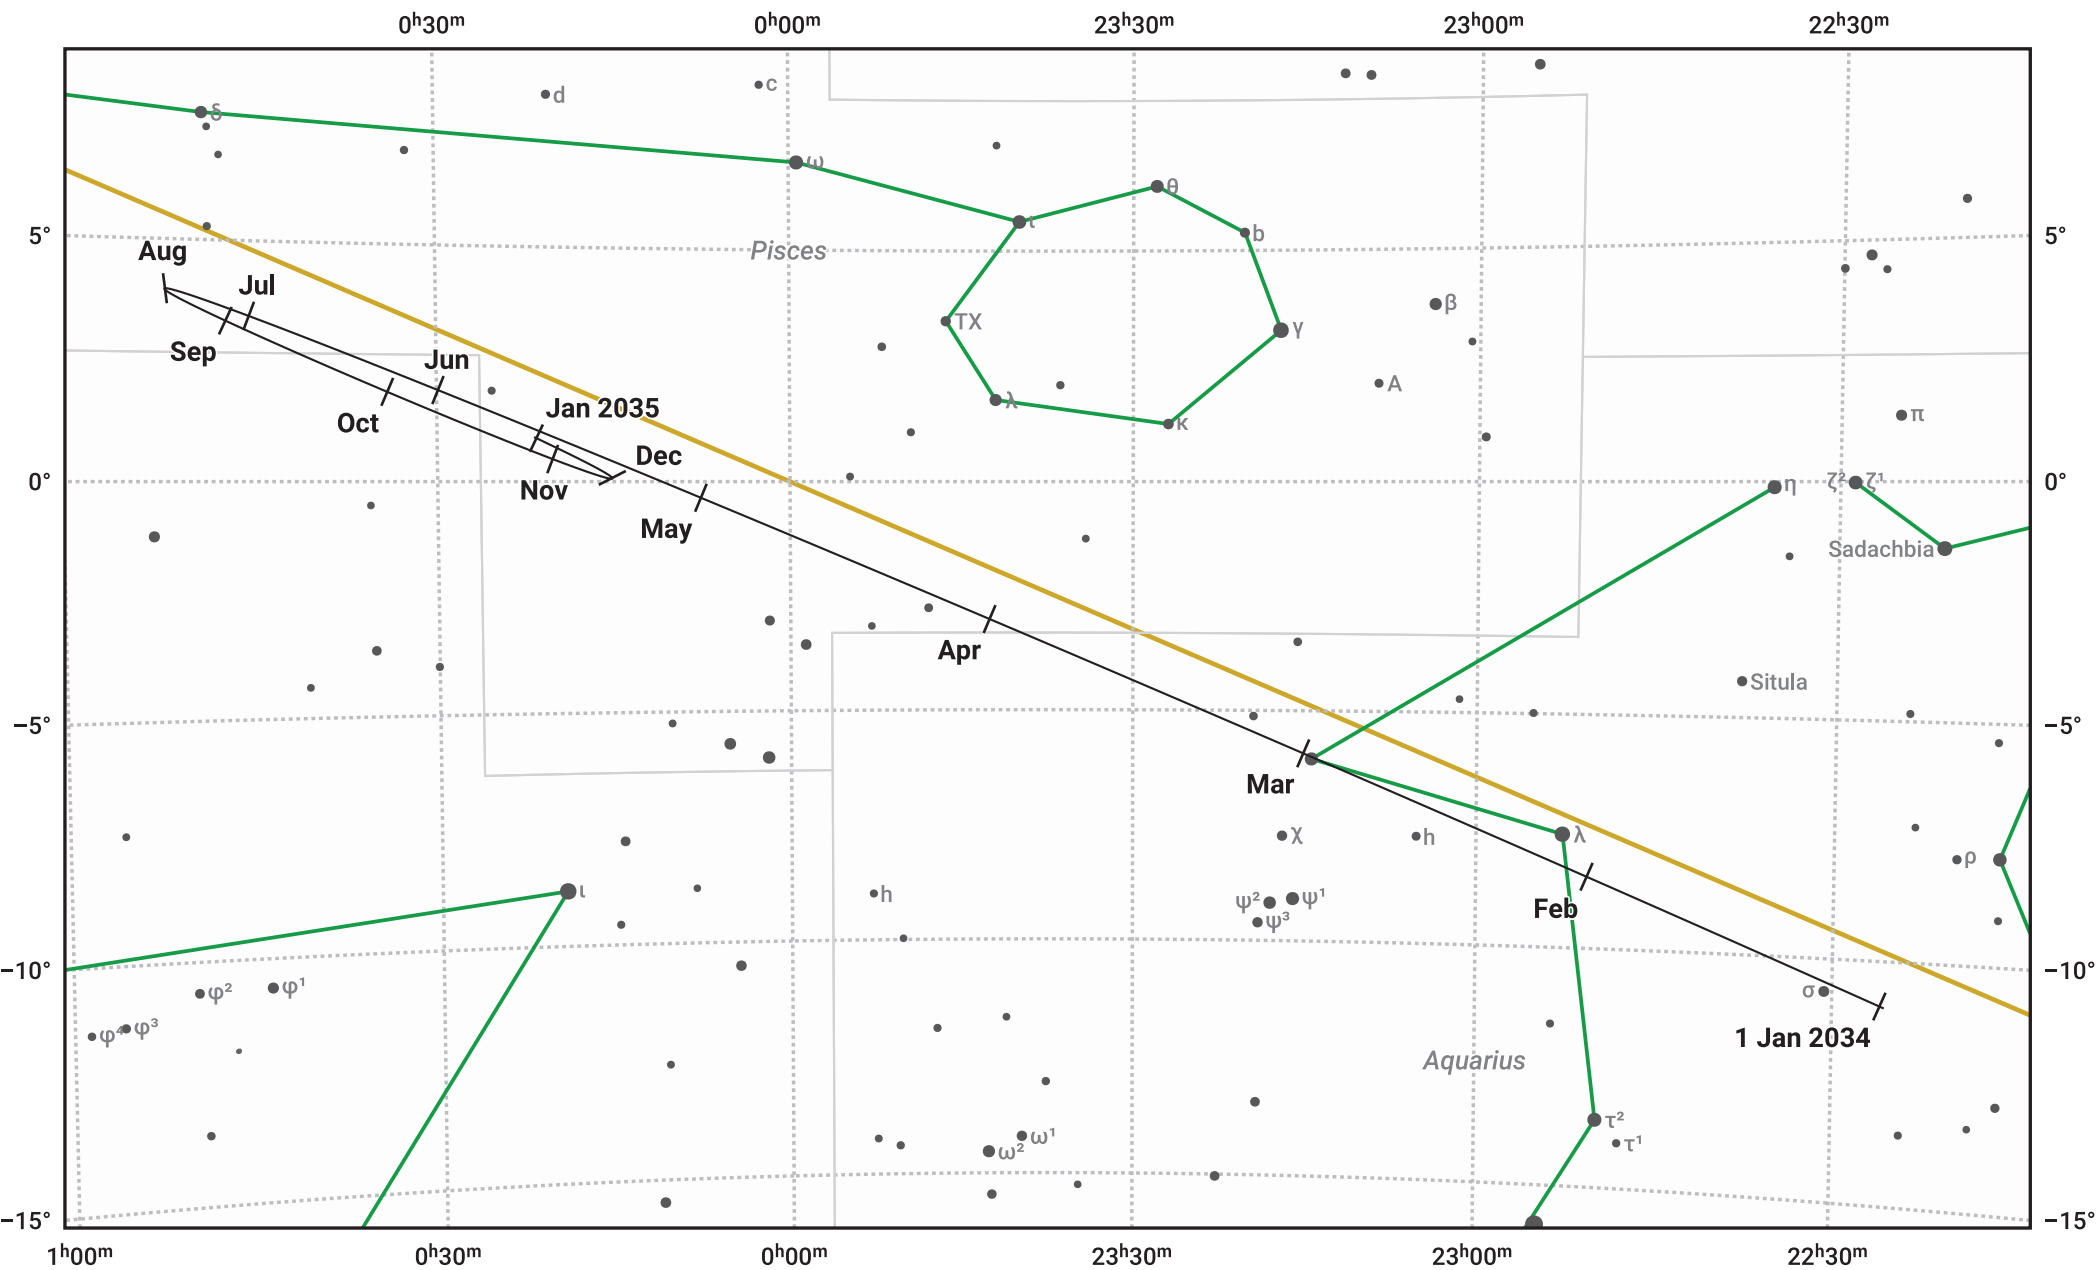

The path of Jupiter in 2034

© Dominic Ford 2011–2024. Date markers placed at midnight UTC. Downloaded from <https://in-the-sky.org>

Magnitude scale: • 6.0 • 5.0 • 4.0 • 3.0

— Ecliptic Plane

- Galaxy
- Bright nebula
- Open cluster
- Globular cluster

Date	Mag	Angular size
2034 Jan 1	-2.2	35.1"
2034 Apr 1	-2.0	32.6"
2034 Jul 1	-2.4	39.3"
2034 Oct 1	-2.9	48.8"
2035 Jan 1	-2.4	39.1"