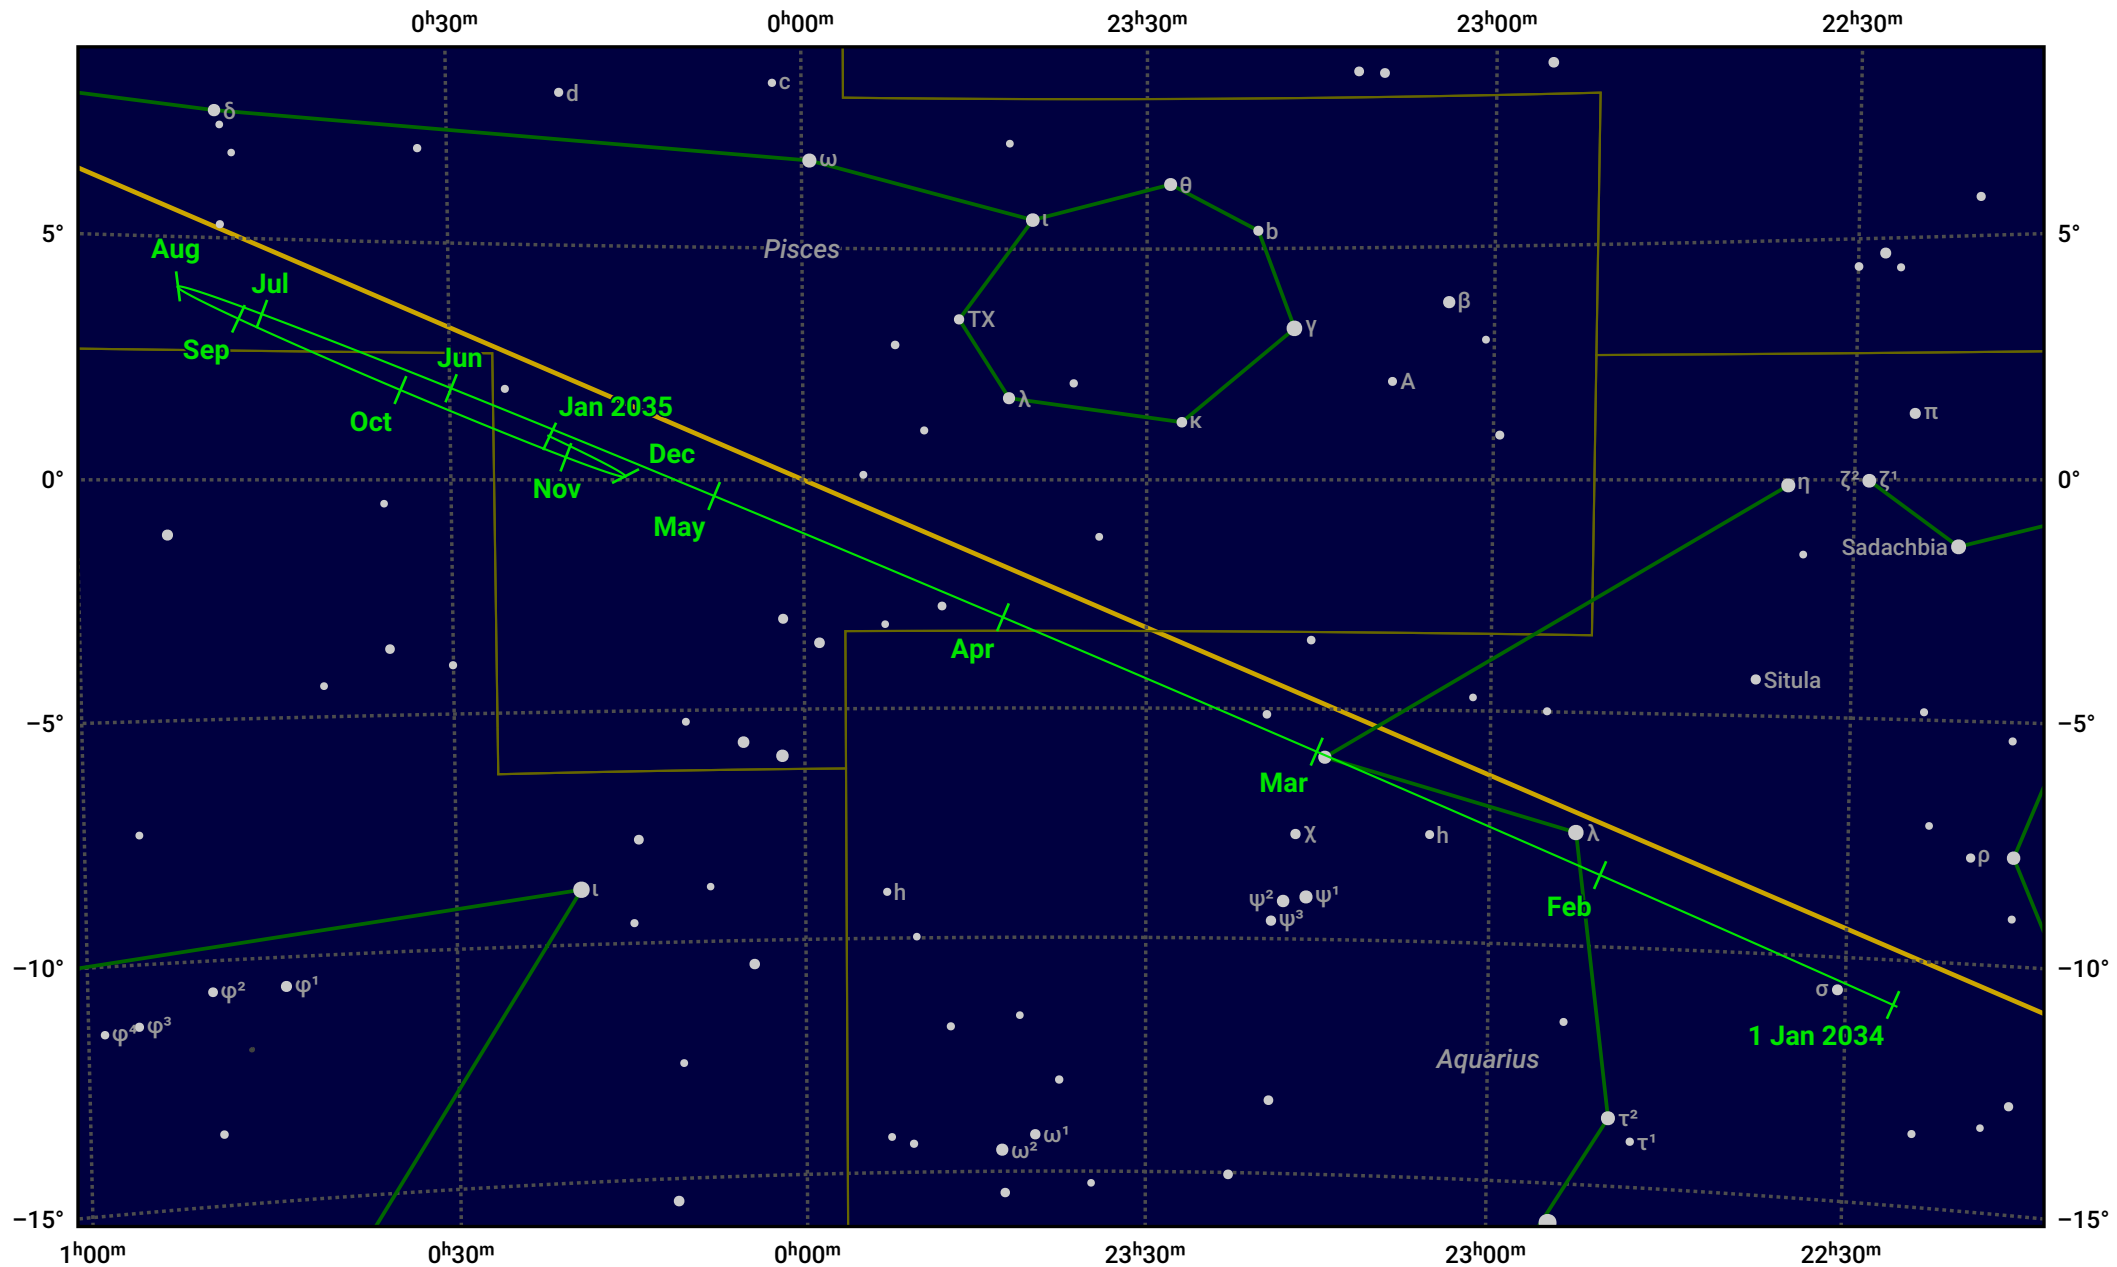

# The path of Jupiter in 2034

© Dominic Ford 2011–2024. Date markers placed at midnight UTC. Downloaded from <https://in-the-sky.org>

Magnitude scale: • 6.0 • 5.0 • 4.0 ● 3.0

— Ecliptic Plane

- Galaxy
- Bright nebula
- Open cluster
- ⊕ Globular cluster

Date	Mag	Angular size
2034 Jan 1	-2.2	35.1"
2034 Apr 1	-2.0	32.6"
2034 Jul 1	-2.4	39.3"
2034 Oct 1	-2.9	48.8"
2035 Jan 1	-2.4	39.1"