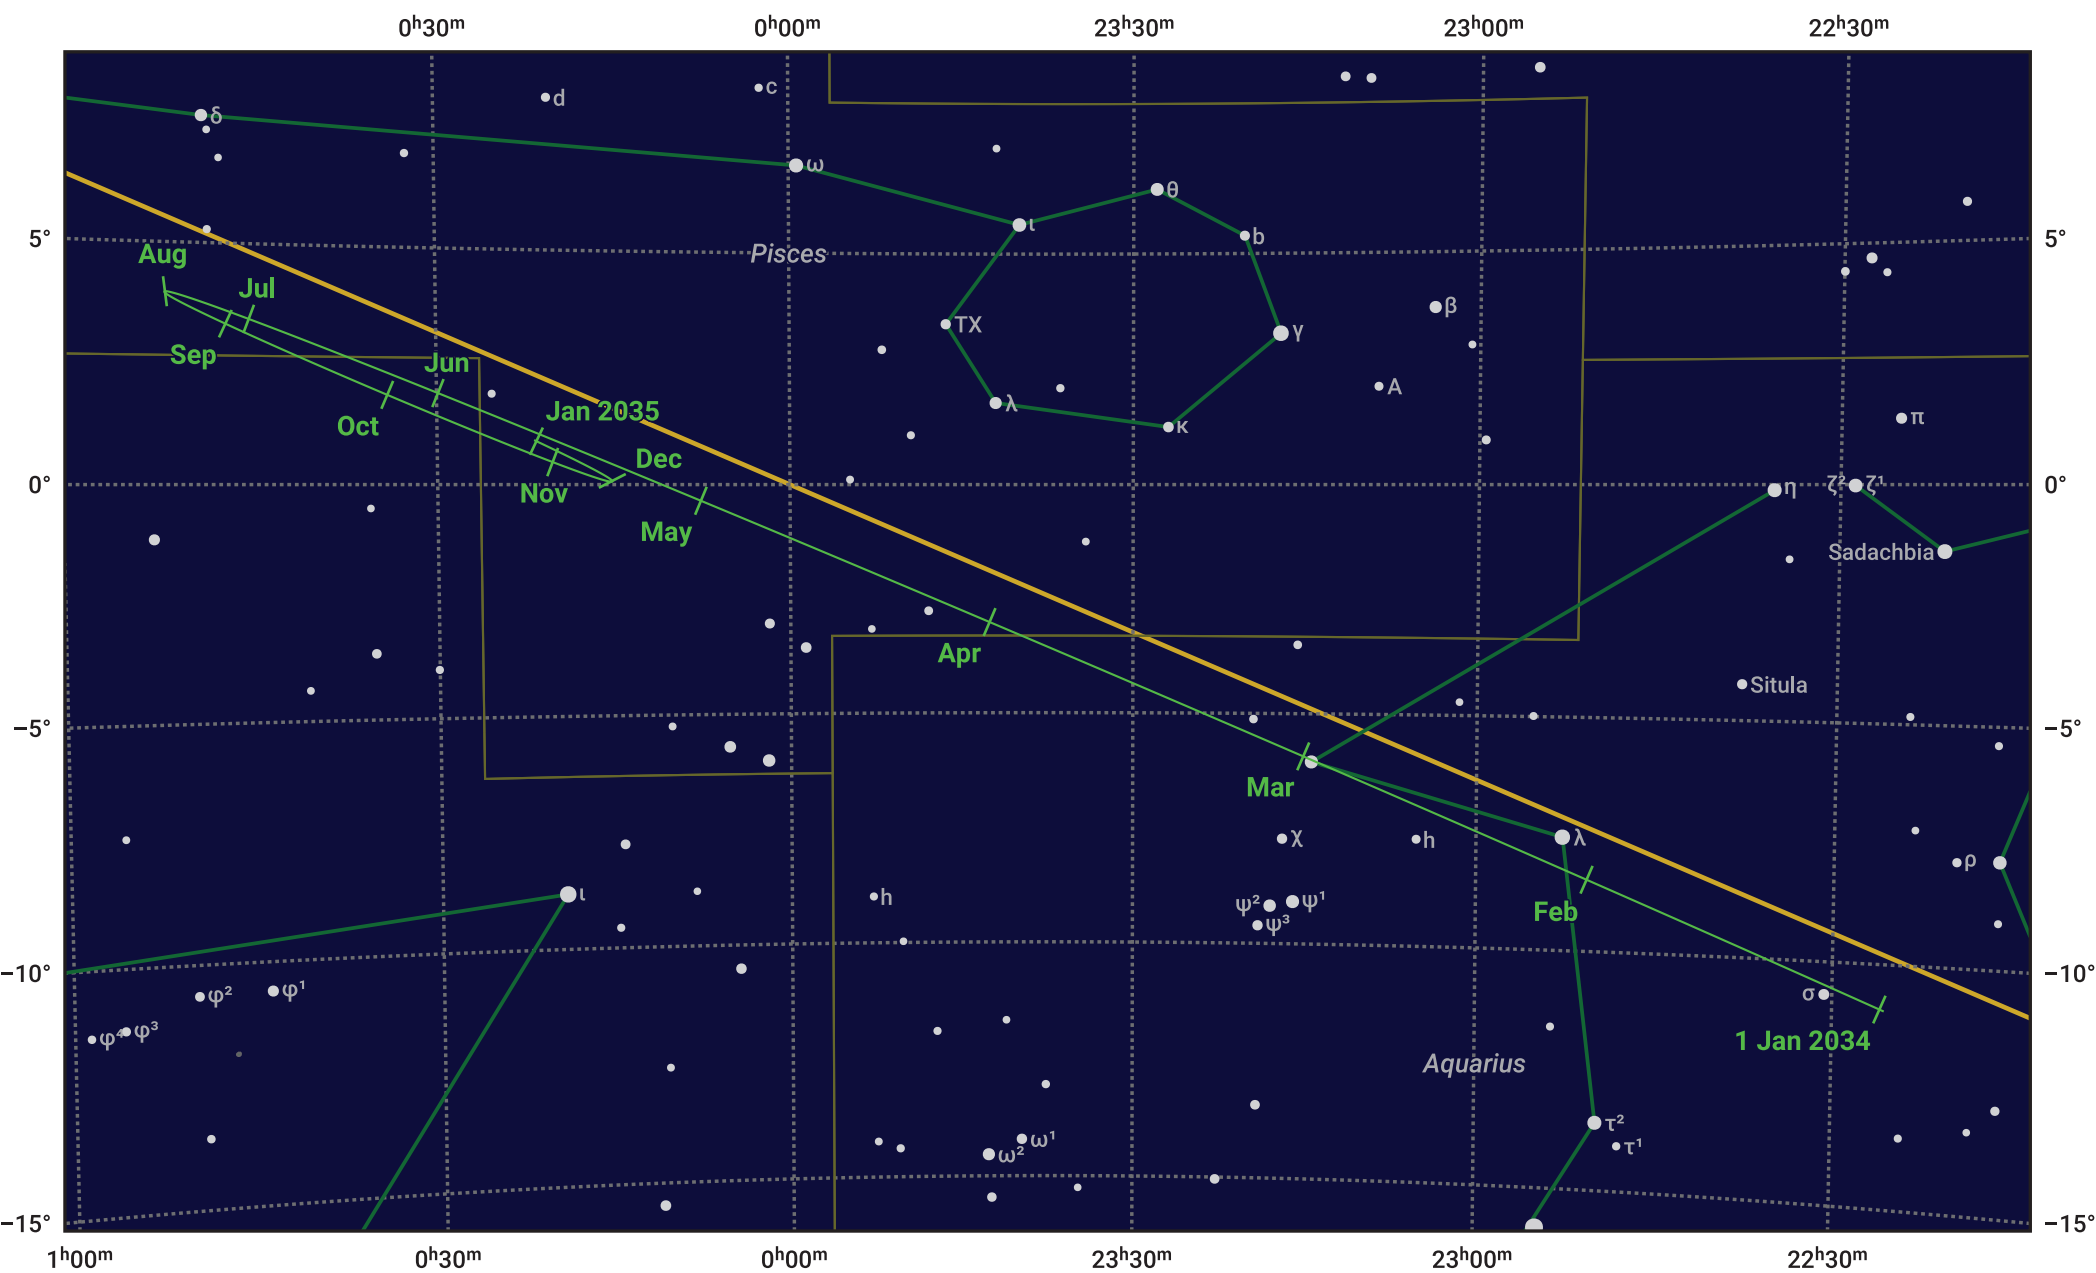

The path of Jupiter in 2034

© Dominic Ford 2011–2024. Date markers placed at midnight UTC. Downloaded from <https://in-the-sky.org>

Magnitude scale: • 6.0 • 5.0 • 4.0 • 3.0

— Ecliptic Plane

- Galaxy
- Bright nebula
- Open cluster
- Globular cluster

Date	Mag	Angular size
2034 Jan 1	-2.2	35.1"
2034 Apr 1	-2.0	32.6"
2034 Jul 1	-2.4	39.3"
2034 Oct 1	-2.9	48.8"
2035 Jan 1	-2.4	39.1"