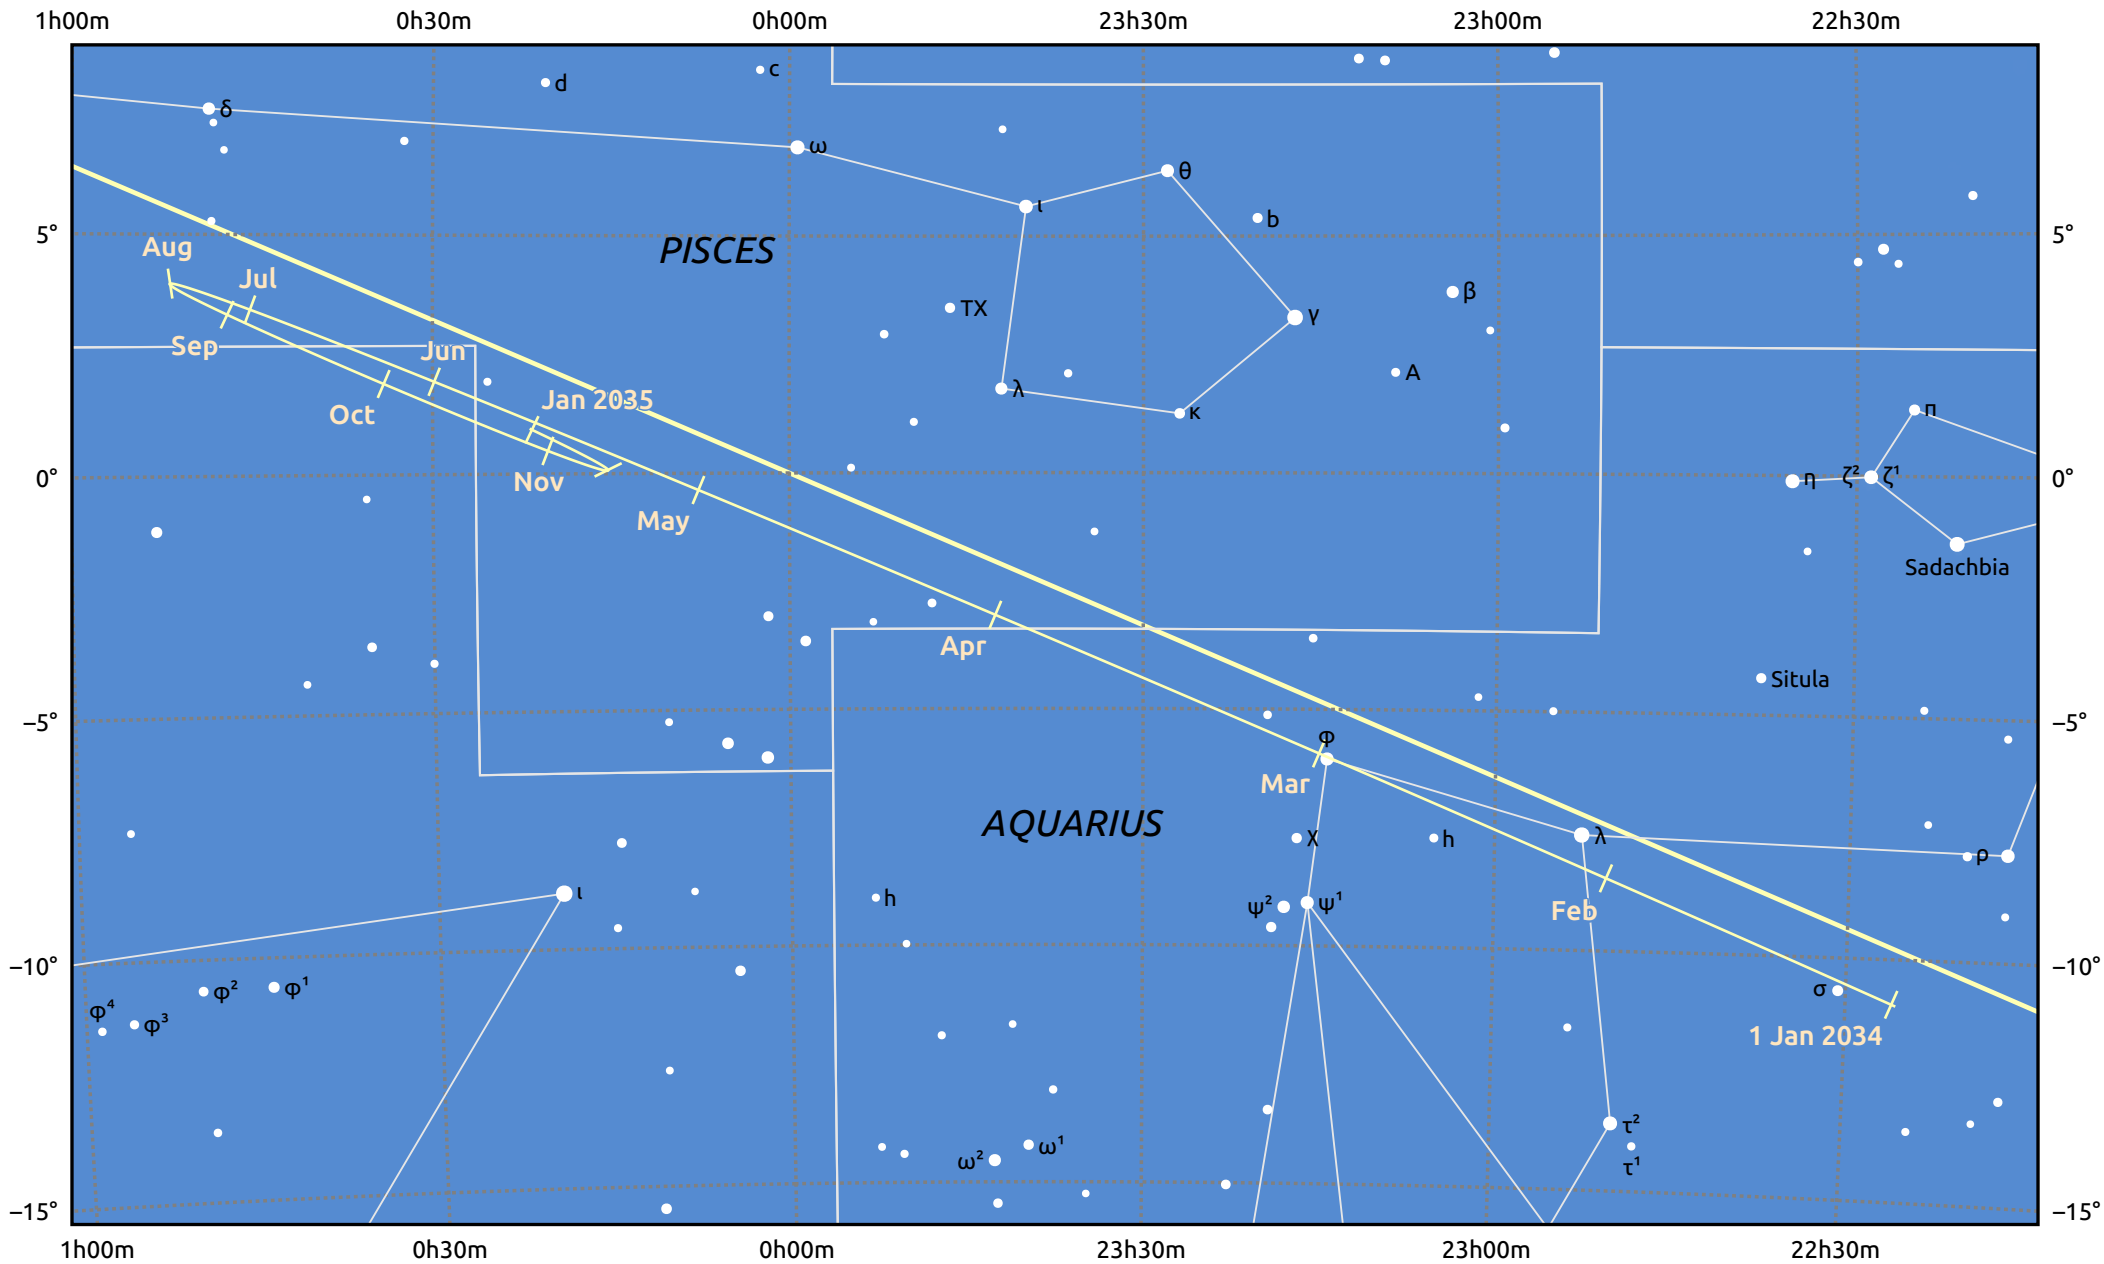

The path of Jupiter in 2034

© Dominic Ford 2011–2025. Date markers placed at midnight UTC. Downloaded from <https://in-the-sky.org>

Magnitude scale: ● 6.0 ● 5.0 ● 4.0 ● 3.0

— Ecliptic Plane

Date	Mag	Angular size
2034 Jan 1	-2.2	35.1"
2034 Apr 1	-2.0	32.6"
2034 Jul 1	-2.4	39.3"
2034 Oct 1	-2.9	48.8"
2035 Jan 1	-2.4	39.1"

Galaxy Bright nebula Open cluster Globular cluster Planetary nebula