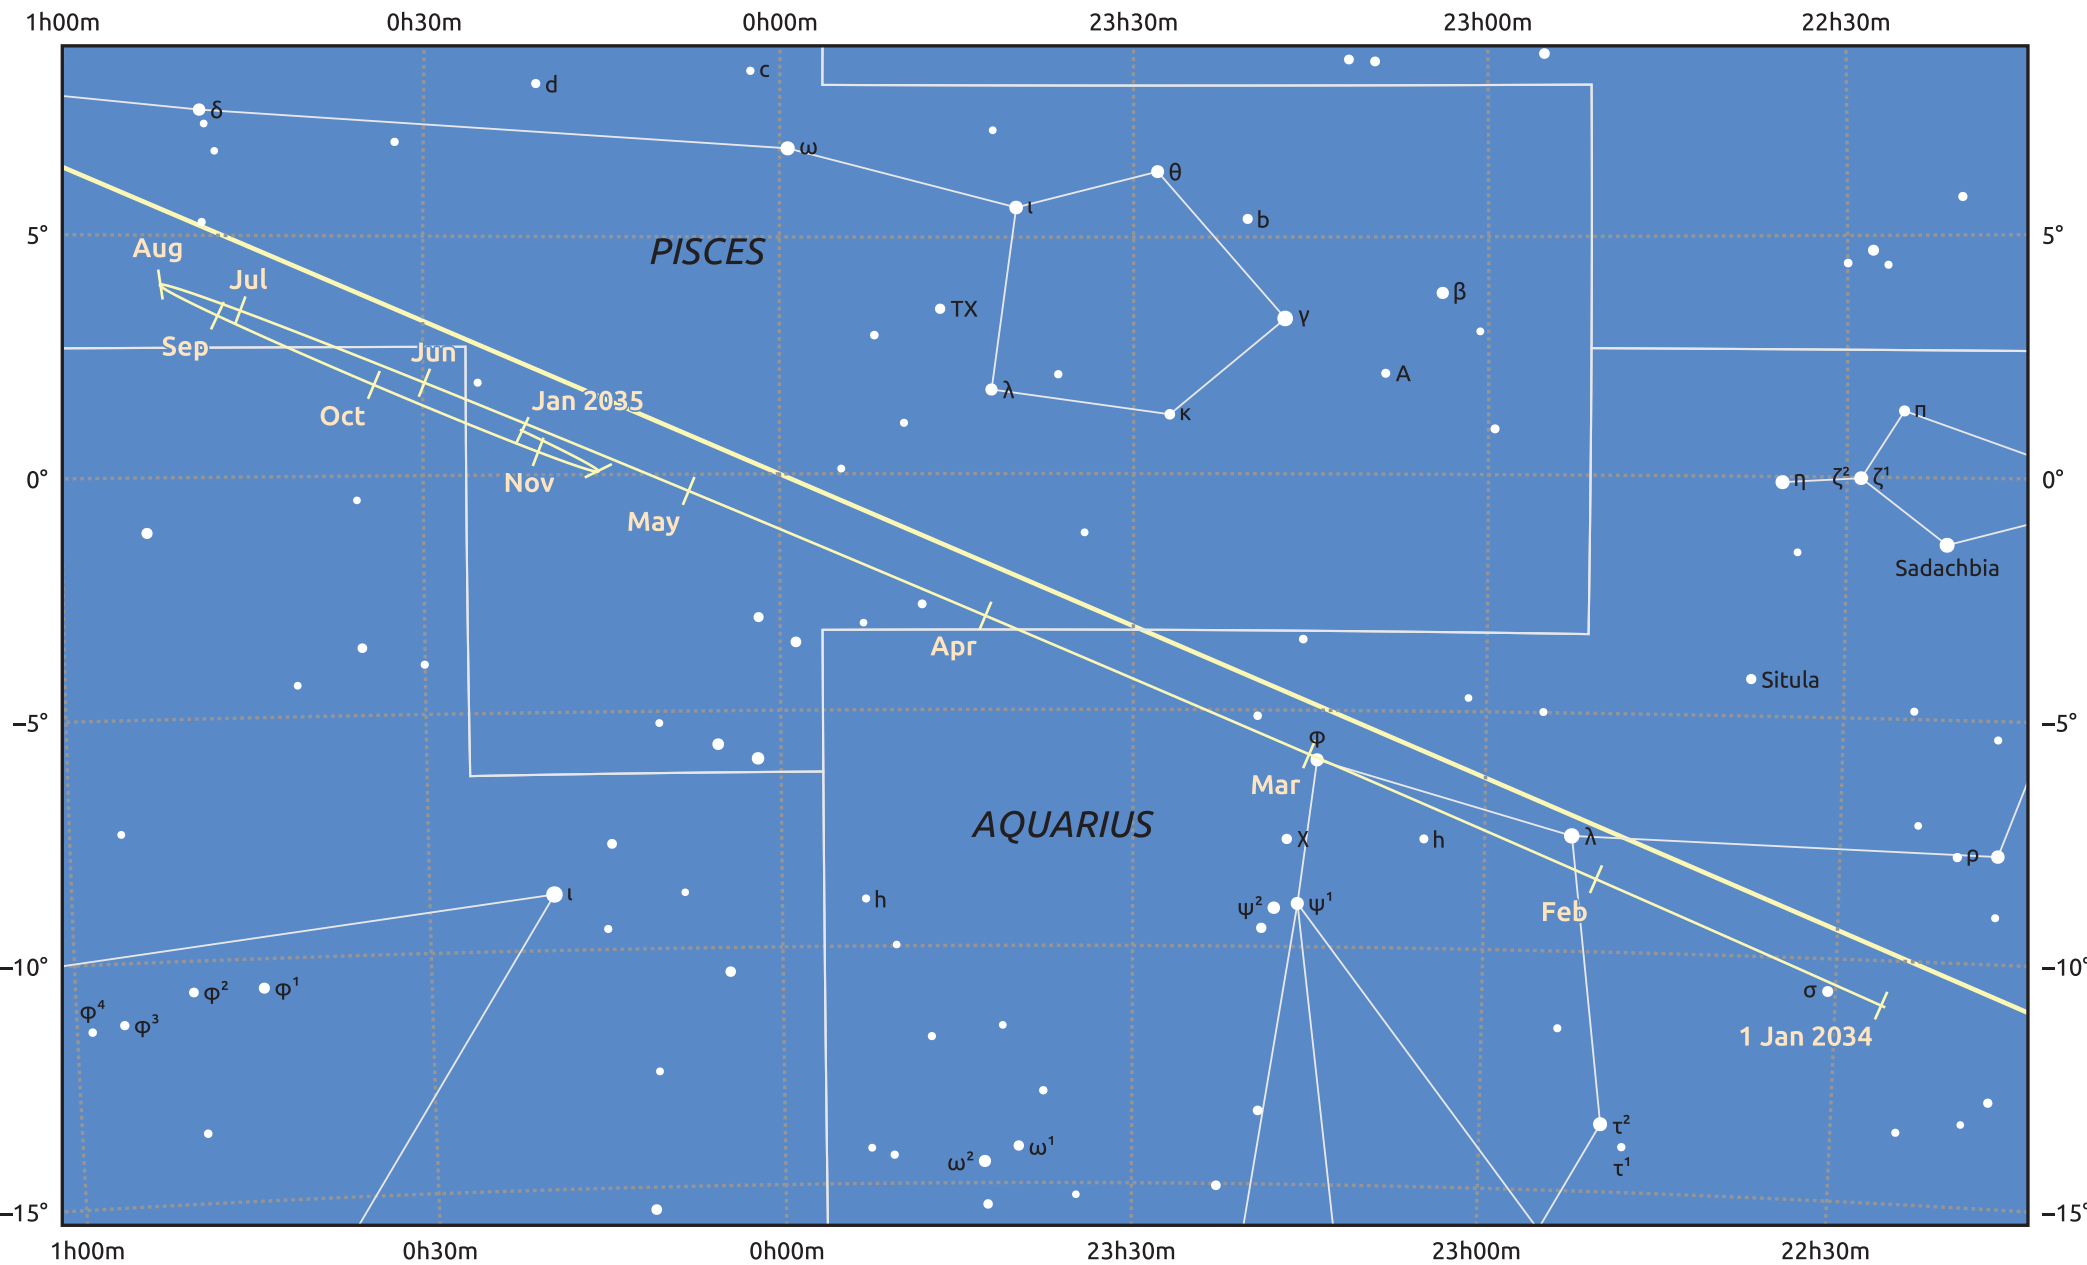

The path of Jupiter in 2034

© Dominic Ford 2011–2025. Date markers placed at midnight UTC. Downloaded from <https://in-the-sky.org>

Magnitude scale: ● 6.0 ● 5.0 ● 4.0 ● 3.0

— Ecliptic Plane

Galaxy Bright nebula Open cluster Globular cluster Planetary nebula

Date	Mag	Angular size
2034 Jan 1	-2.2	35.1"
2034 Apr 1	-2.0	32.6"
2034 Jul 1	-2.4	39.3"
2034 Oct 1	-2.9	48.8"
2035 Jan 1	-2.4	39.1"